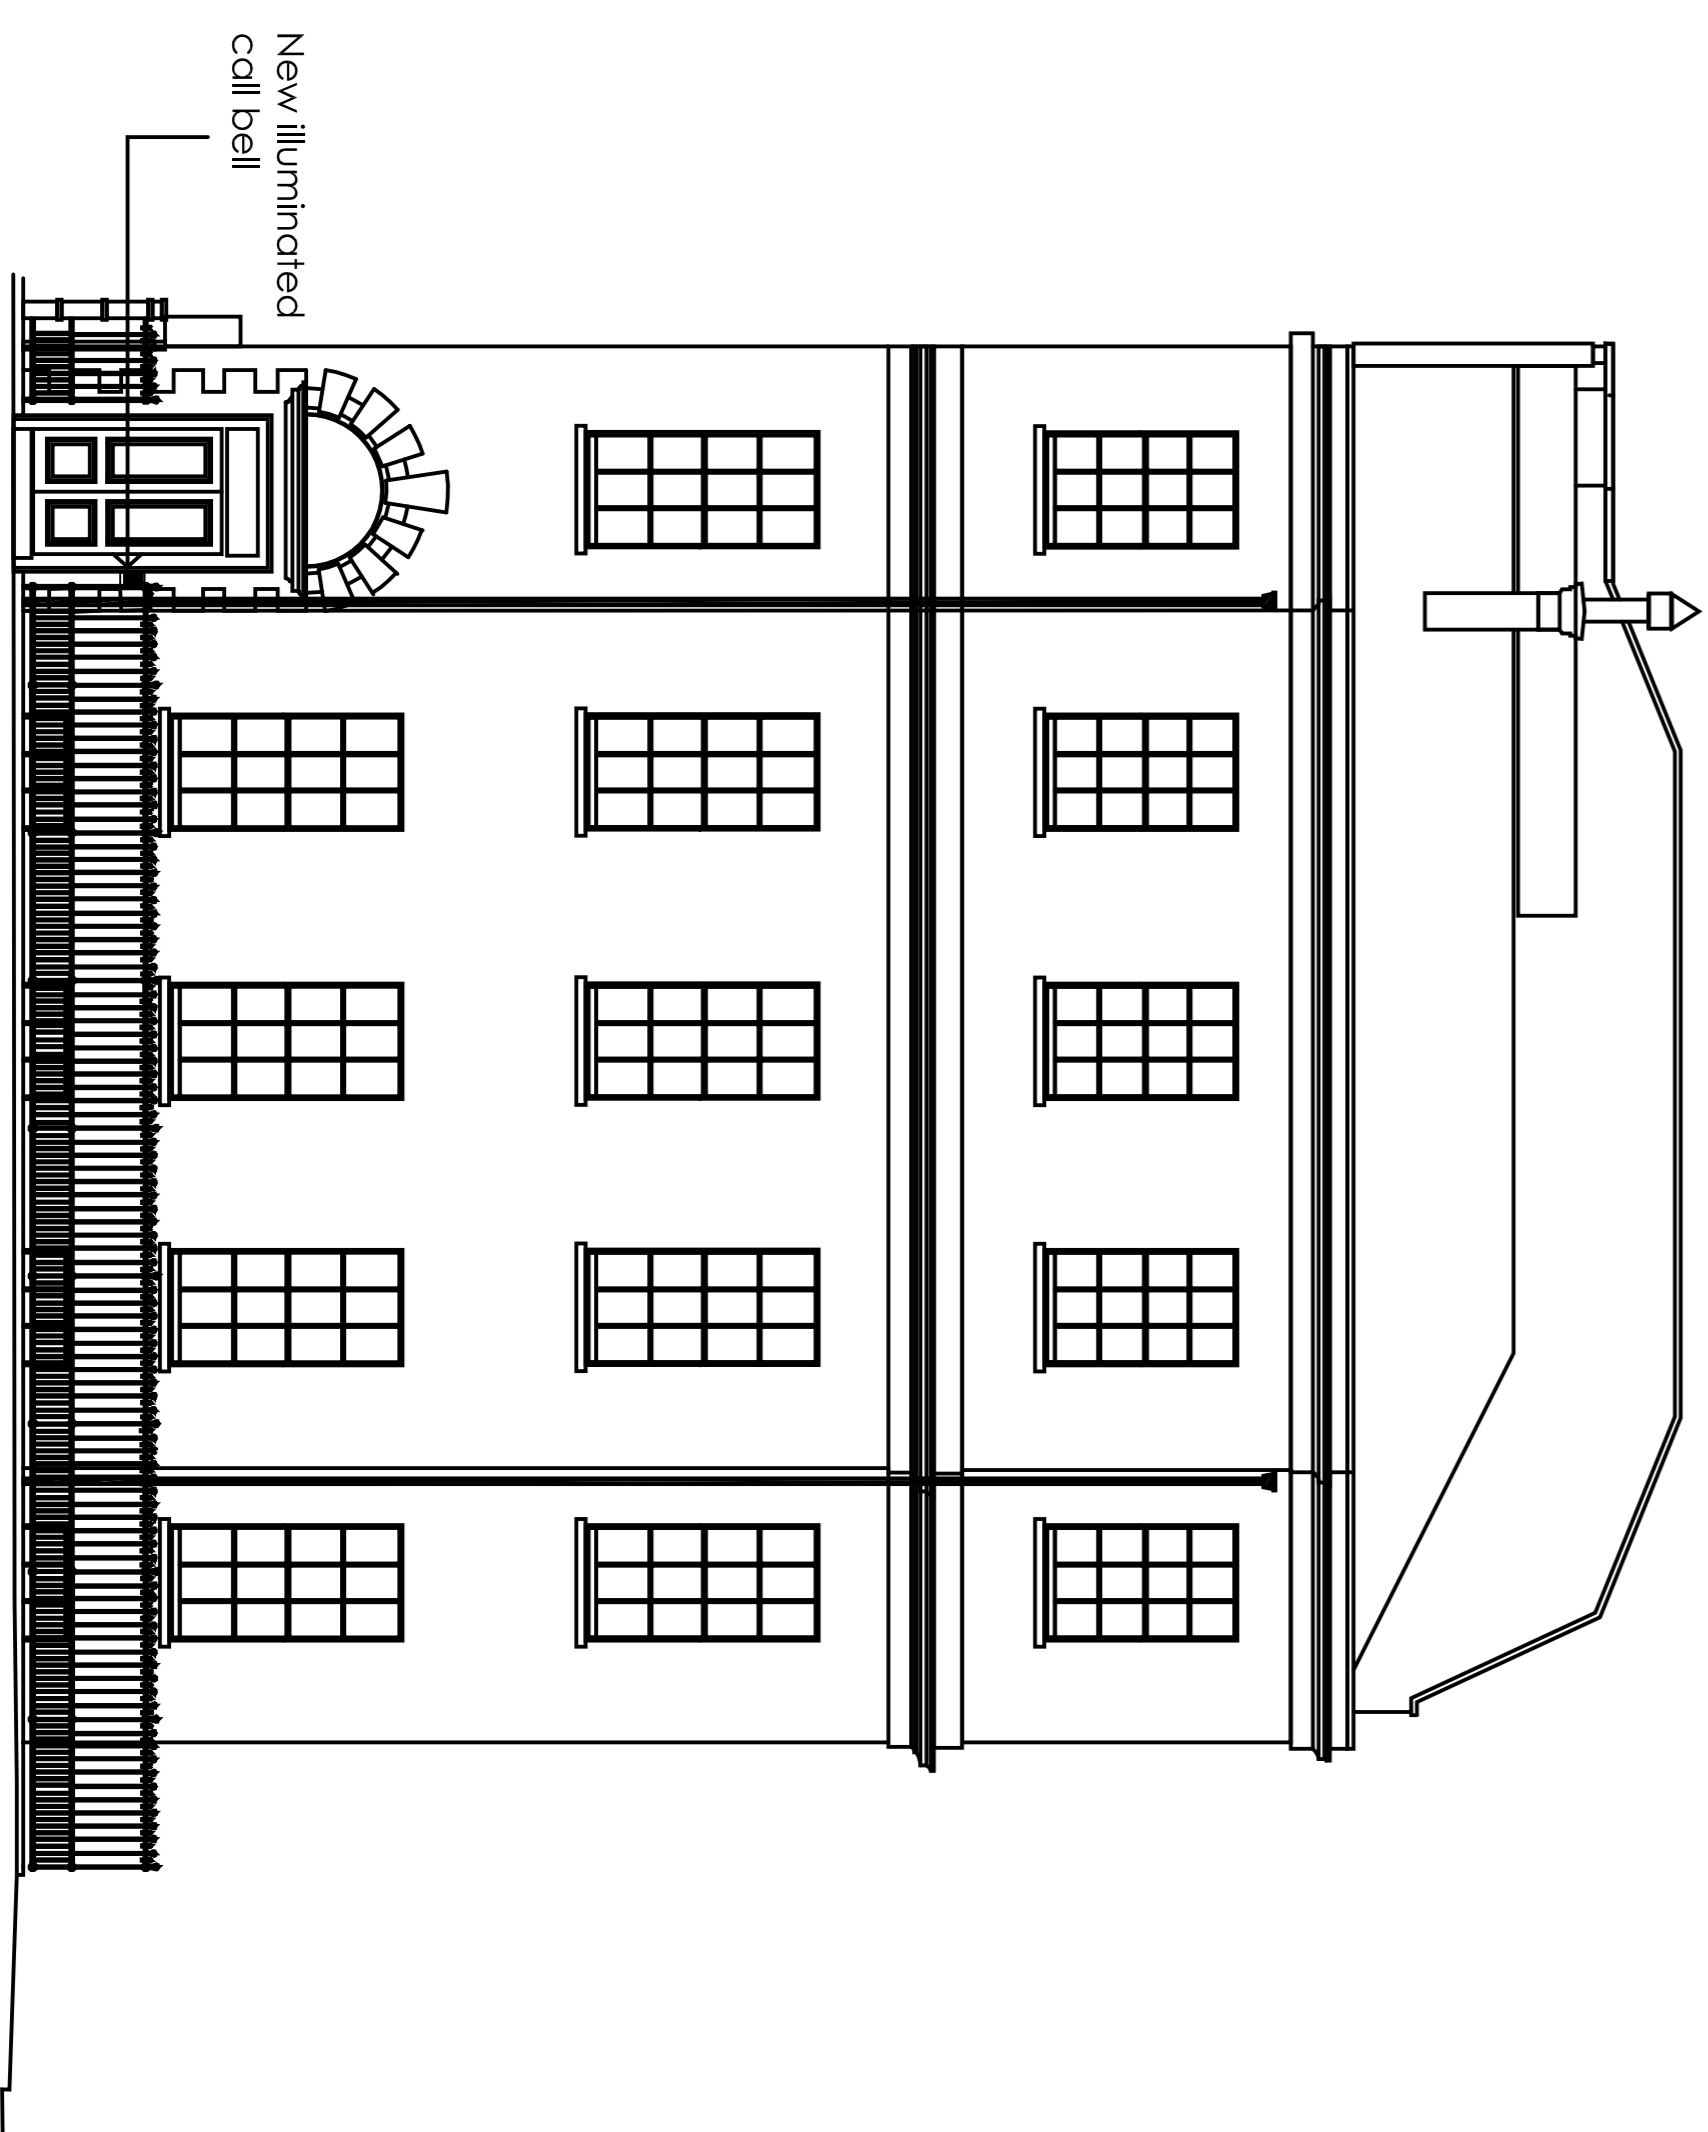

Existing South Elevation

REVISIONS

Proposed South Elevation

K+HC
KRYPTON HEALTH CONSULTING LTD

THE OLD VICARAGE, 31 CHURCH STREET
FORDHAM, CAMBS. CB8 5NJ

TEL 01798 348130 www.kryptonhealth.co.uk

CONTACT
EVERSHOLT STREET FERTILITY

TITLE

EXTERNAL ELEVATIONS
EXISTING & PROPOSED - SOUTH

DATE JANUARY 2023 SCALE 1:100 @ A1
DRAWING NO. Q2201-01 - 402