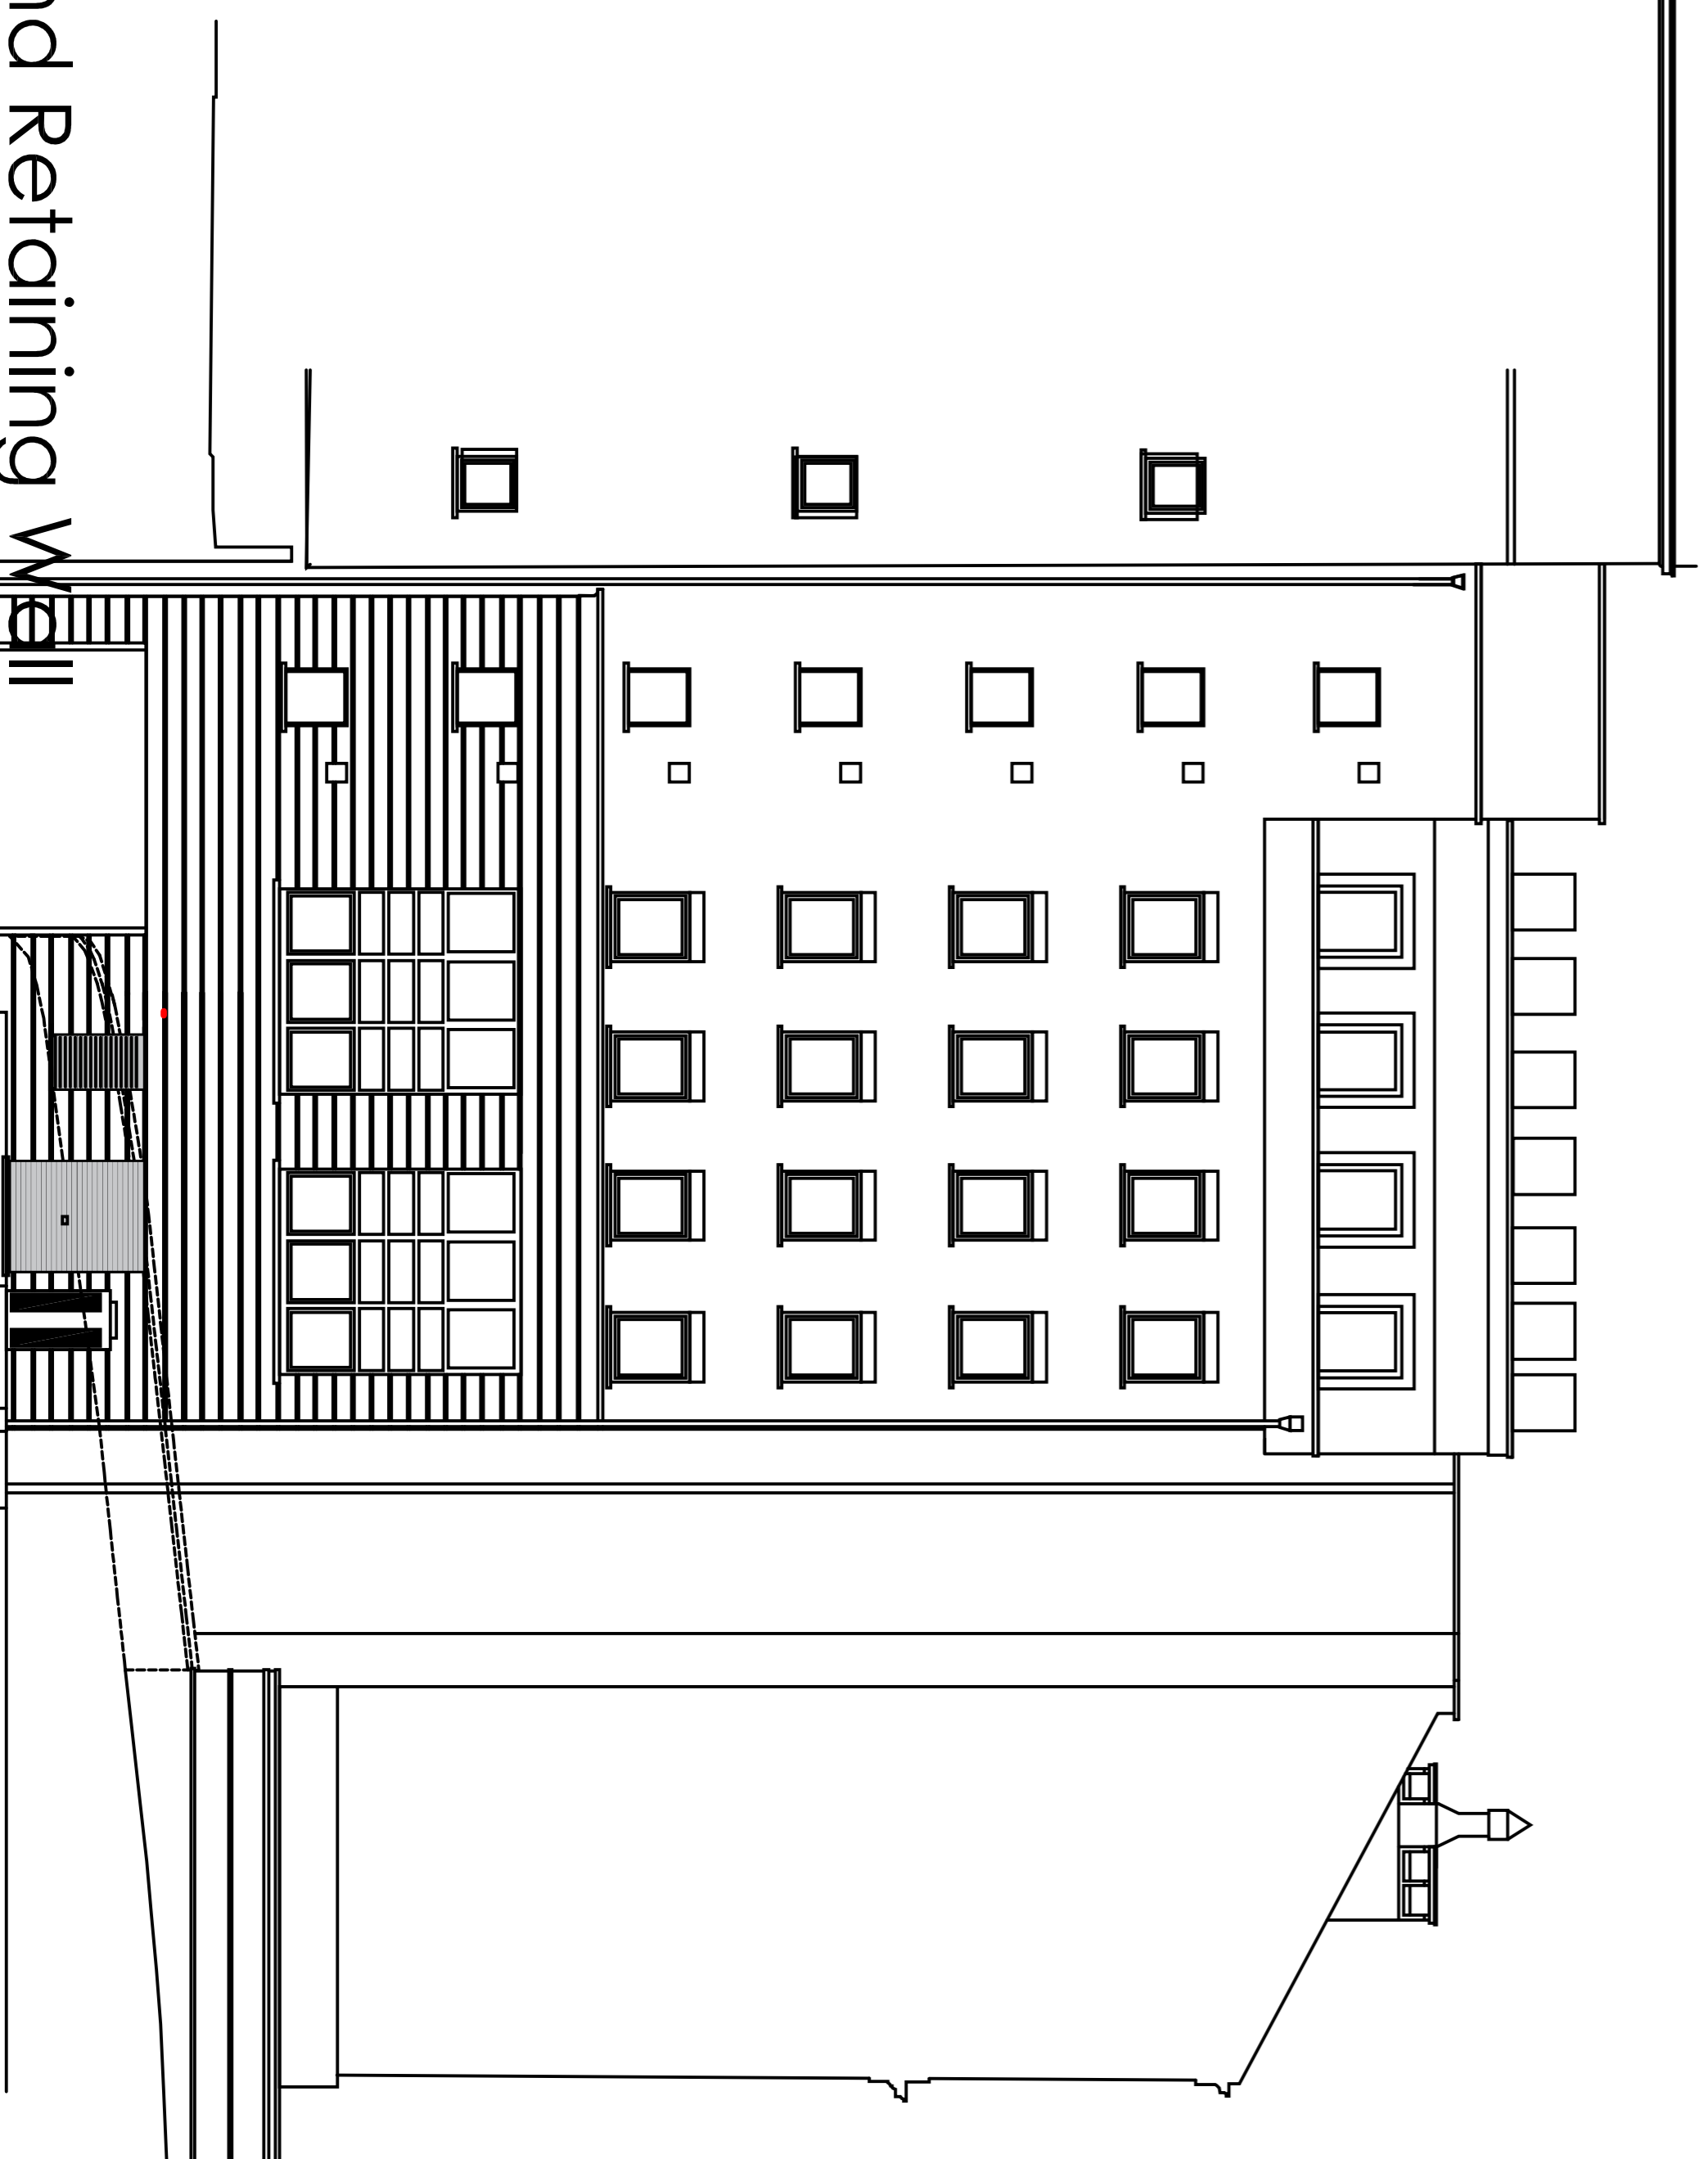

Revisions
A. Area behind retaining wall shown - title changed

Existing West Elevation

West Elevation Behind Retaining Wall

K+HC
KRYPTON HEALTH CONSULTING LTD

THE OLD VICARAGE, 31 CHURCH STREET
FORDHAM, CAMBS. CB8 5NJ

TEL 01798 348130 info@kryptonhealth.co.uk

Contract
EVERSHOLT STREET FERTILITY

Title

EXISTING EXTERNAL ELEVATIONS
EXISTING - WEST

Date Scale
JANUARY 2023 1:100 @ A1
Drawing No

Q2201-01 - 401 Rev A