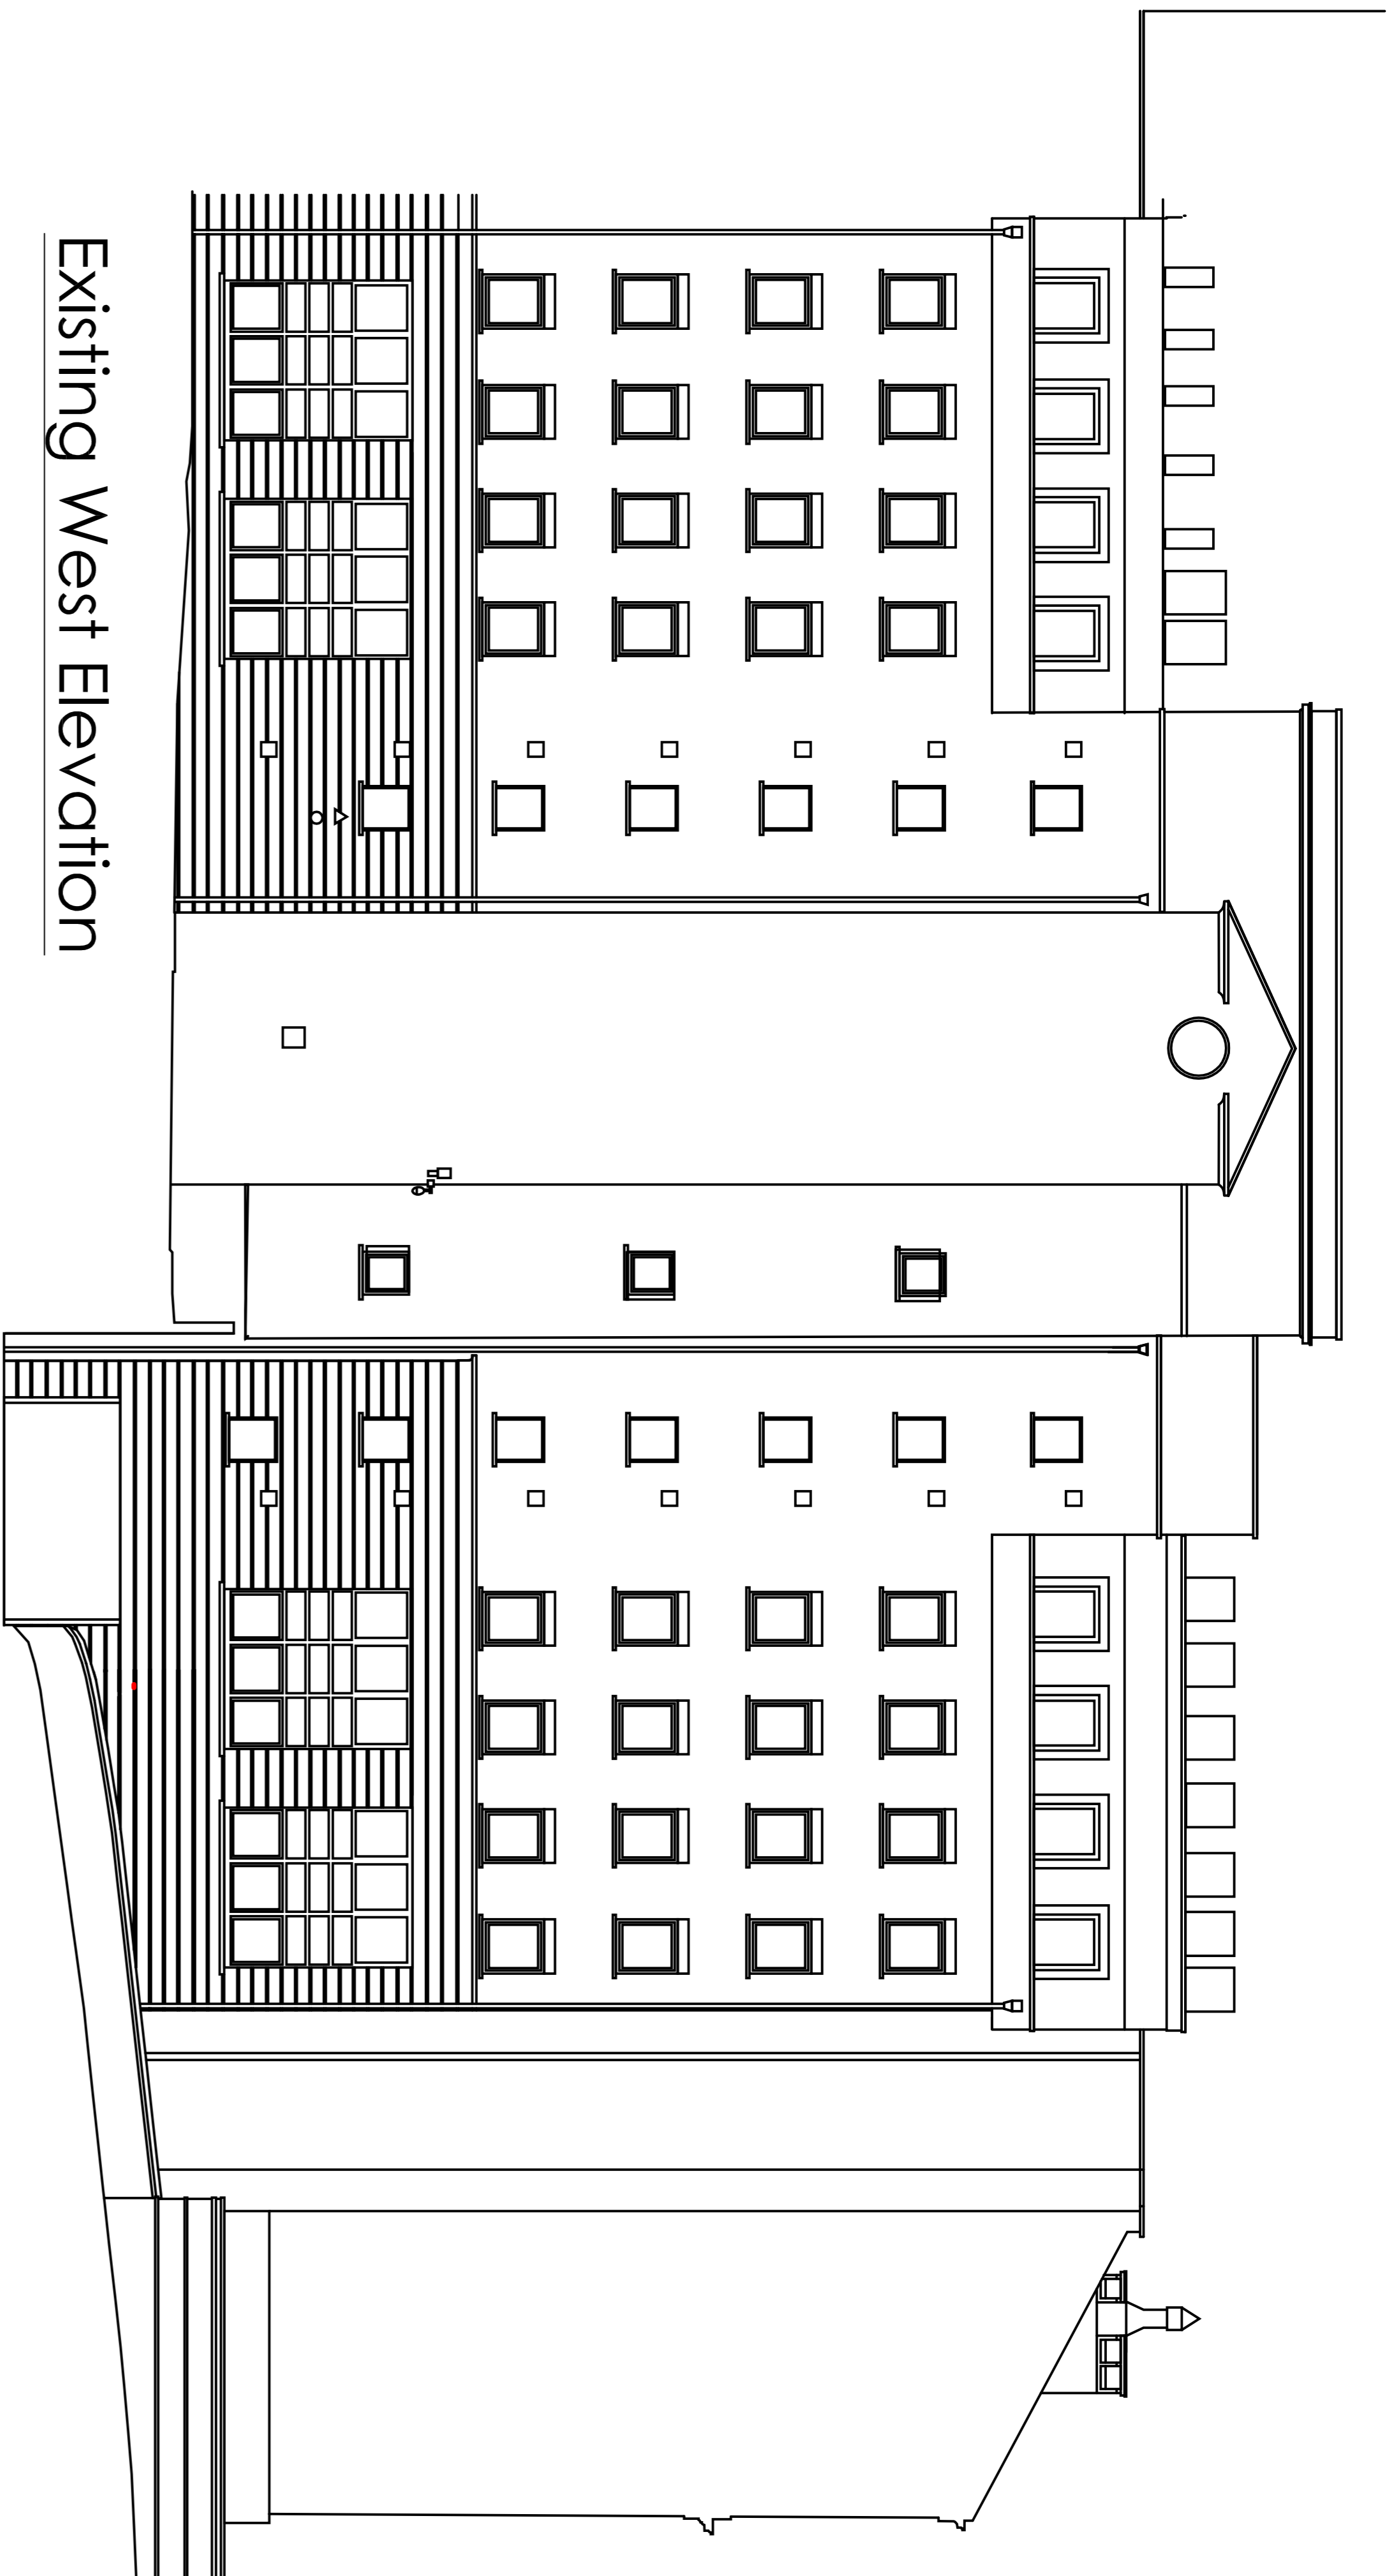

Revisions
A. Area behind retaining wall shown - title changed

Existing West Elevation

West Elevation Behind Retaining Wall

K+HC
KRYPTON HEALTH CONSULTING LTD

THE OLD VICARAGE, 31 CHURCH STREET
FORDHAM, CAMBS. CB8 5NJ

TEL 01798 348130 info@kryptonhealth.co.uk

Contract
EVERSHOLT STREET FERTILITY

Title

EXISTING EXTERNAL ELEVATIONS
EXISTING - WEST

Date Scale
JANUARY 2023 1:100 @ A1
Drawing No

Q2201-01 - 401 Rev A