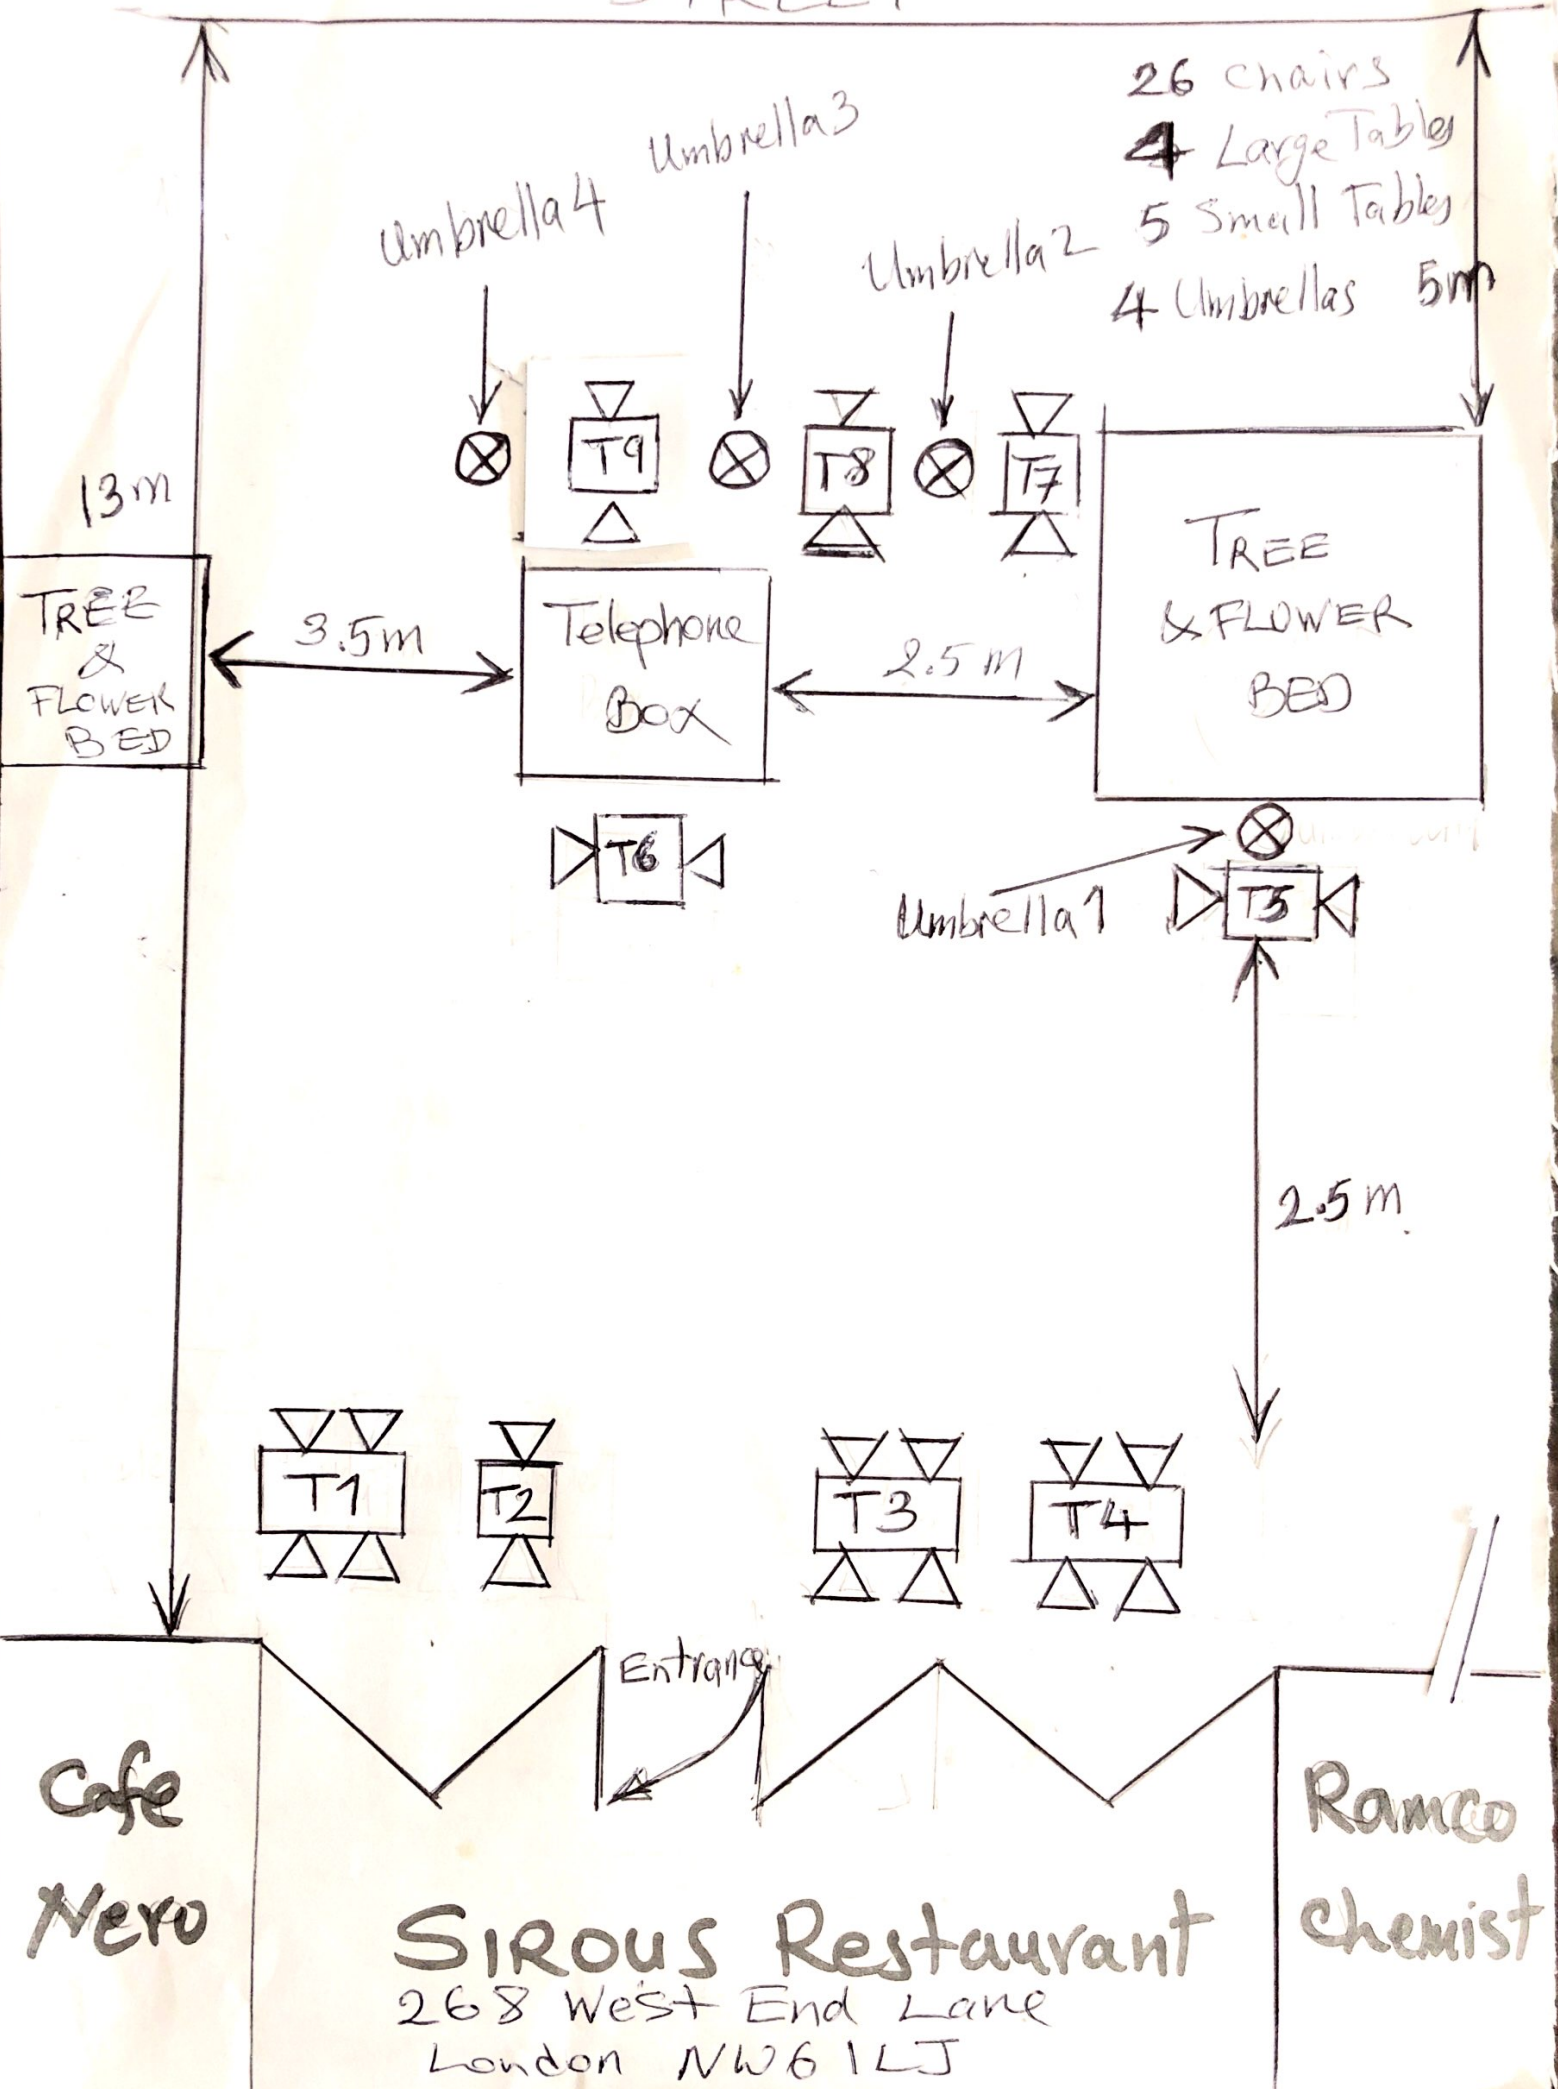

STREET

- 26 chairs
- 4 Large Tables
- 5 Small Tables
- 4 Umbrellas 5m

13m

TREE & FLOWER BED

3.5m

Telephone Box

2.5m

TREE & FLOWER BED

T6

Umbrella 1

T5

2.5m

T1

T2

T3

T4

Entrance

Cafe Nero

SIROUS Restaurant
 268 West End Lane
 London NW6 1LJ

Ranco Chemist