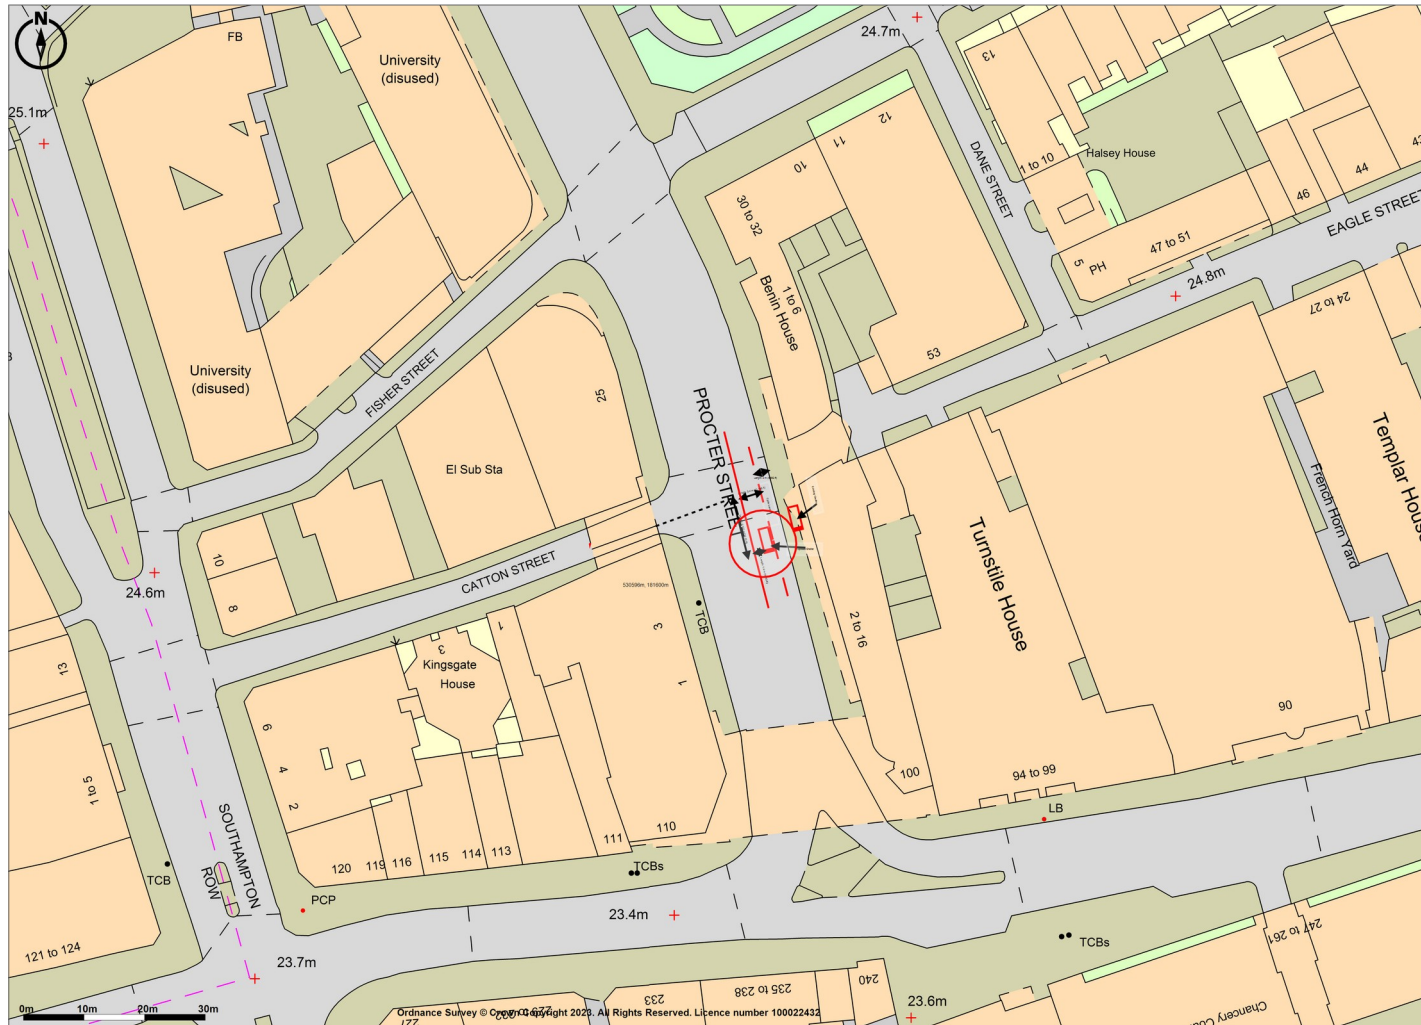

Procter Street opposite Catton Street WC1V 6LF 1 1250

Promap

Ordnance Survey Crown Copyright 2023. All rights reserved.
Licence number 100022432.

● LANDMARK INFORMATION

Plotted Scale - 1:1250. Paper Size - A4

Relocation of CAM0076AB