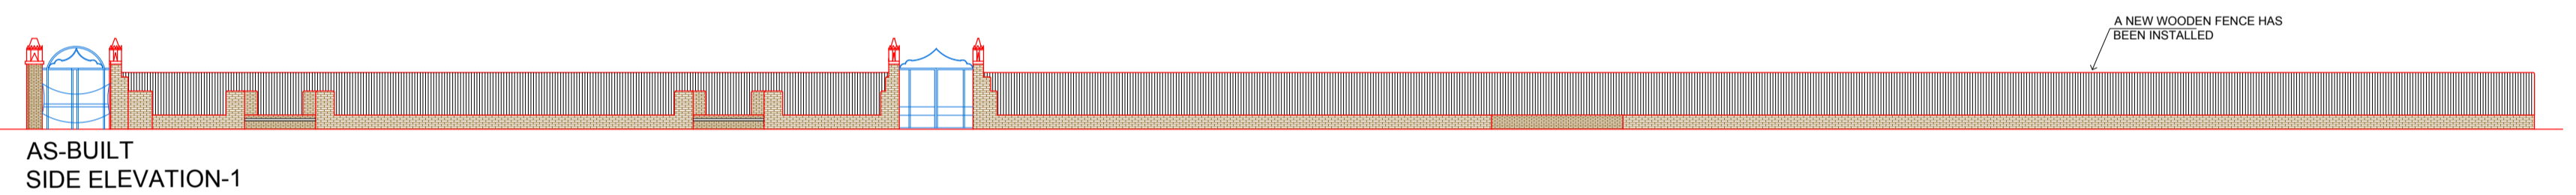

AS-BUILT
FRONT ELEVATION

AS-BUILT
SIDE ELEVATION-1

AS-BUILT
SIDE ELEVATION-2

HB PLANNING SERVICES
 EMAIL INFO@HBPLANNINGSERVICES.CO.UK
 CONTACT 02038539648

Scale 1:200 @ A1

Project
 Hampsteadhill school, London
 NW3 2PP

Drawing:
 Proposed Elevations

Number:
 2023/02/03

Date:
 March 2023