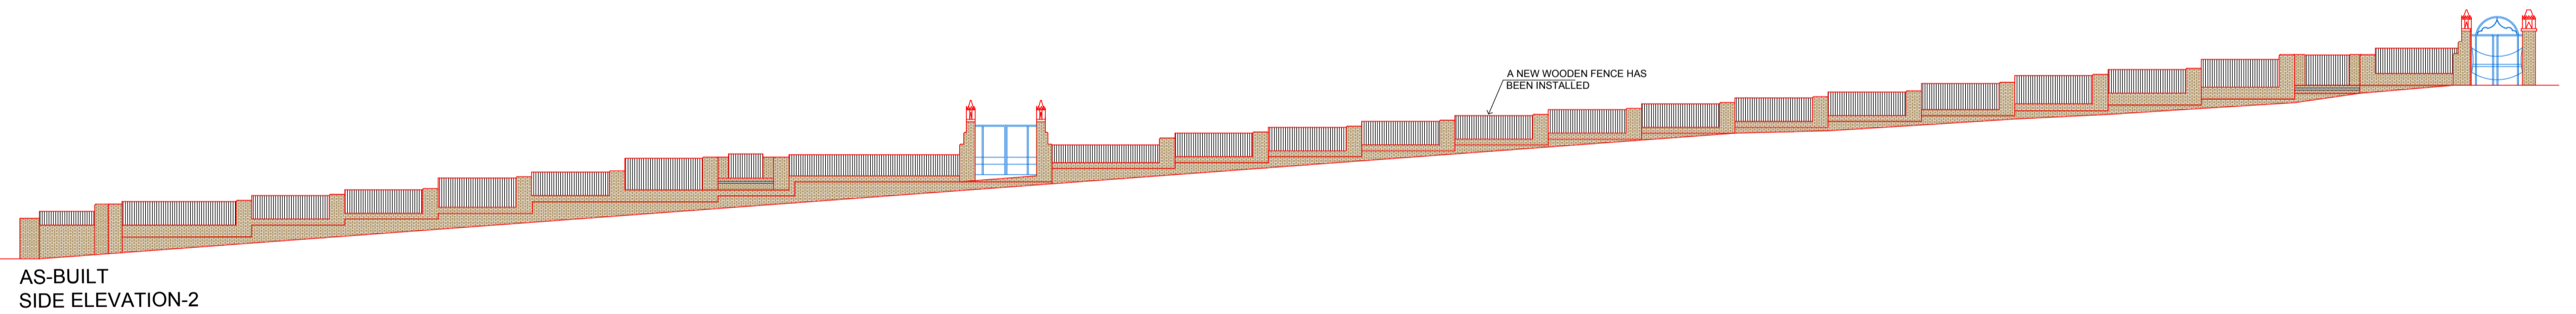

AS-BUILT
FRONT ELEVATION

AS-BUILT
SIDE ELEVATION-1

AS-BUILT
SIDE ELEVATION-2

HB PLANNING SERVICES
 EMAIL INFO@HBPLANNINGSERVICES.CO.UK
 CONTACT 02038539648

Scale 1:200 @ A1

Project
 Hampsteadhill school, London
 NW3 2PP

Drawing:
 Proposed Elevations

Number:
 2023/02/03

Date:
 March 2023