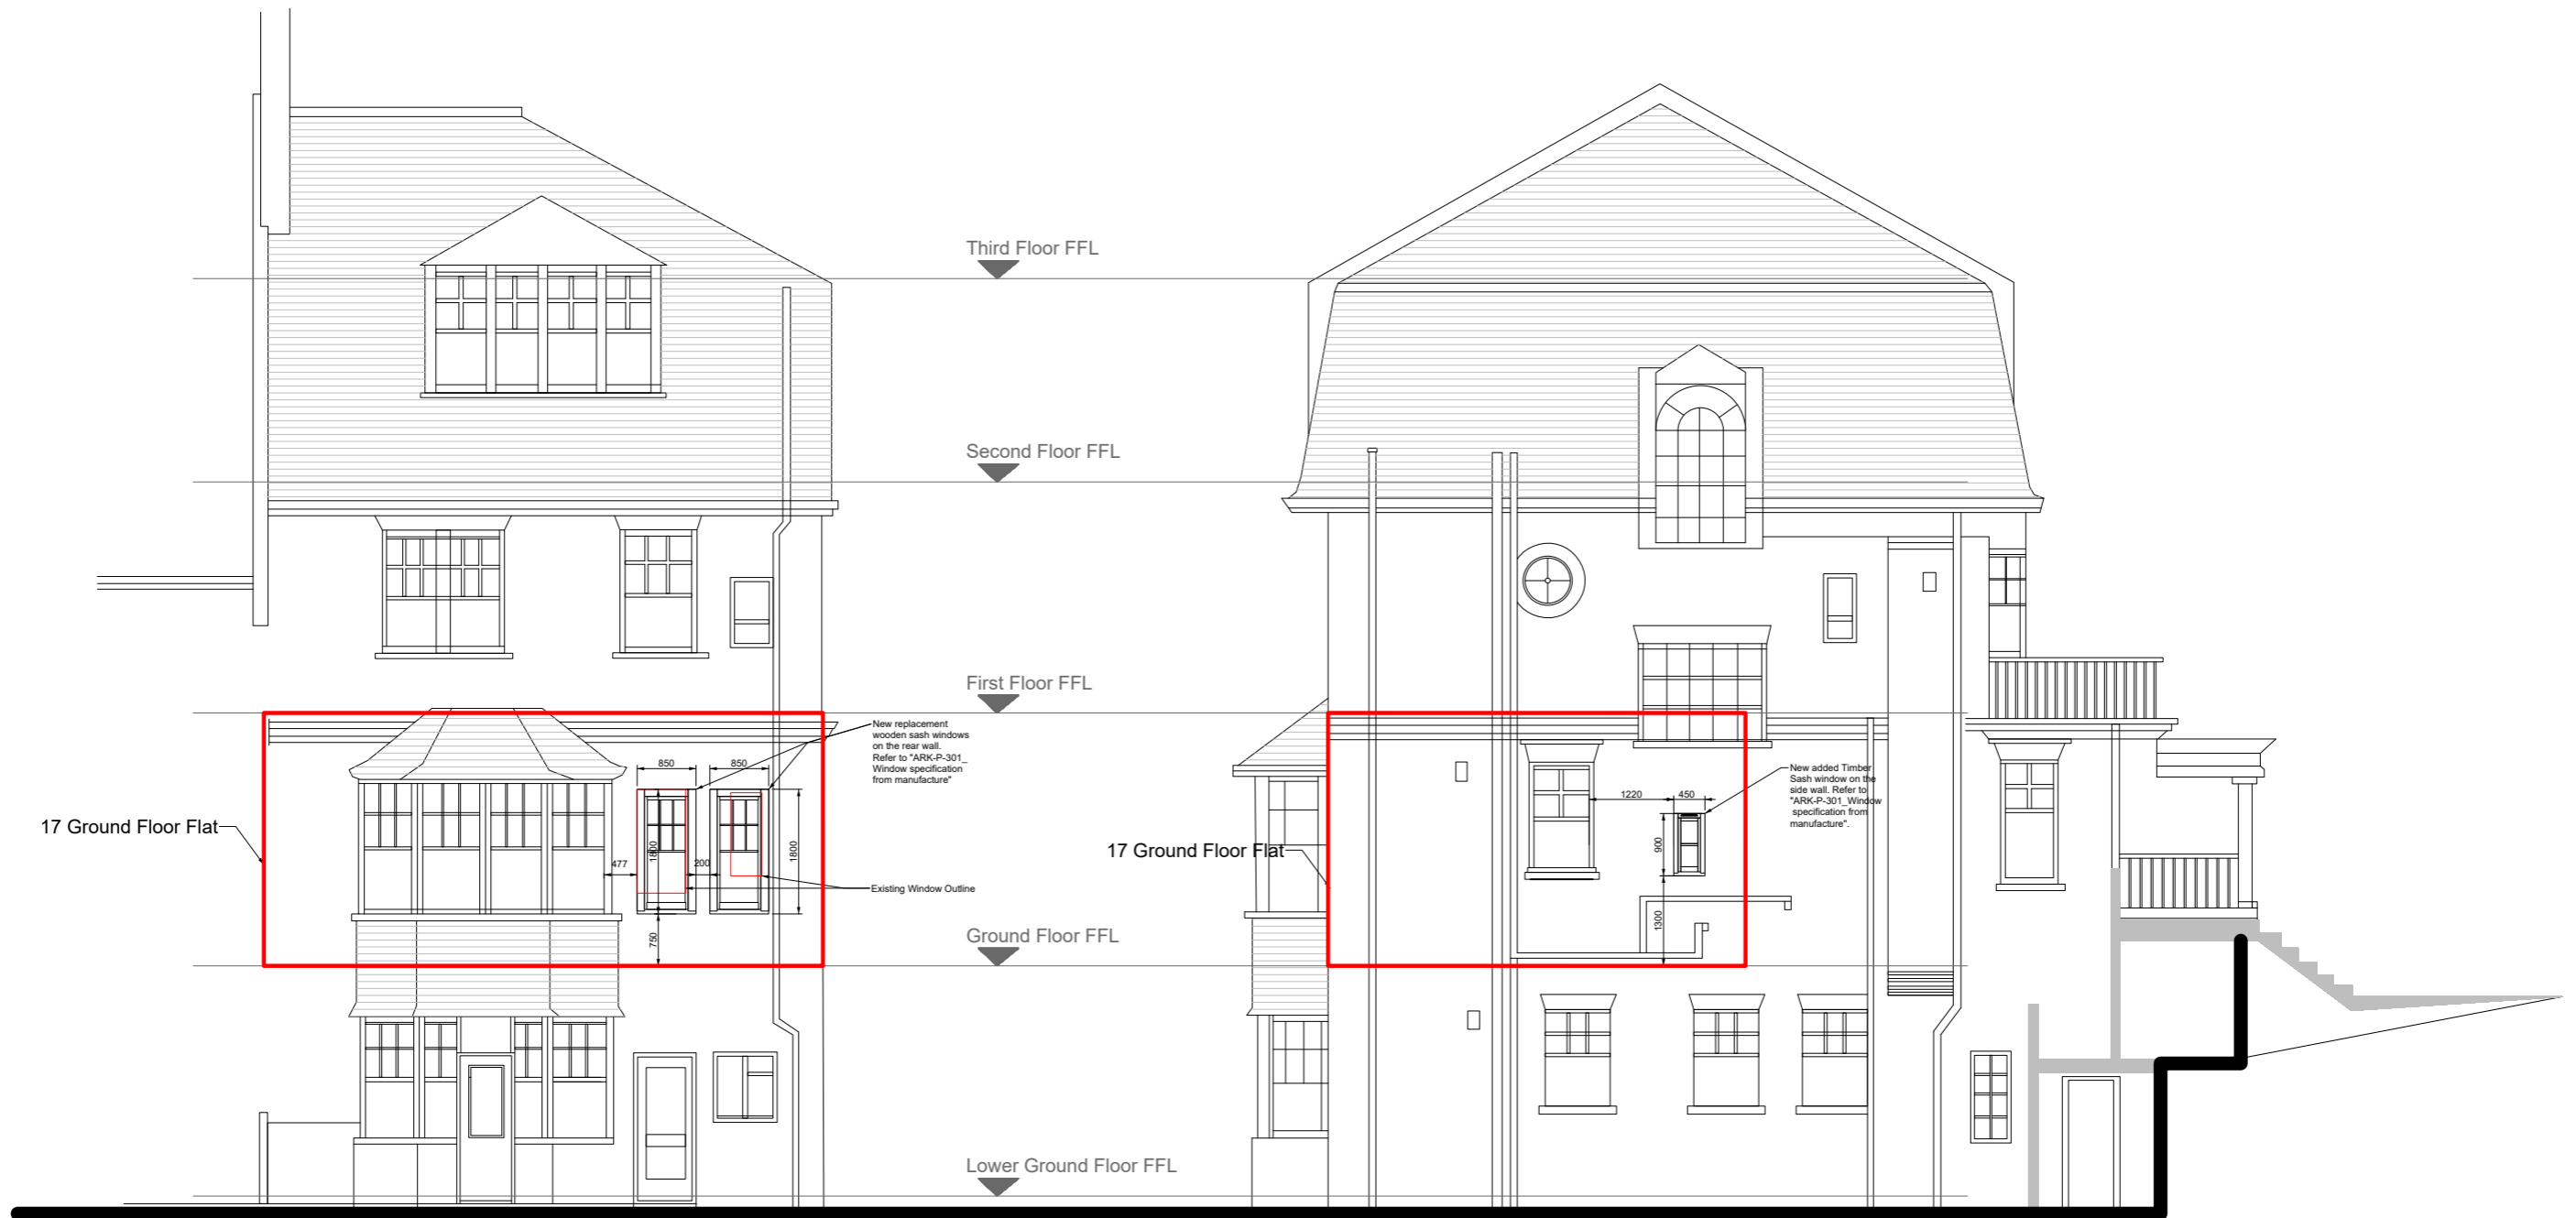

Note:
Please refer to the quotation from window
manufacture for the style of proposed
windows.

Proposed South Elevation
Scale 1:100 @A3

Proposed East Elevation
Scale 1:100 @A3

**Mike
Yin**

2 Woodview Mews
London
SE192BN
07479212411
louyu37@gmail.com

Project Name:
Flat Ground Floor
17 Arkwright Rd, London
NW3 6AA
Date:
28/02/2023

Title:
Ground Flat (no. 17)
Proposed Elevations
Scale:
1:100

Drawing No.:
ARK-P-202
Status:
Planning

Revision:

* for construction do not scale from this drawing.
* check all dimensions on site.