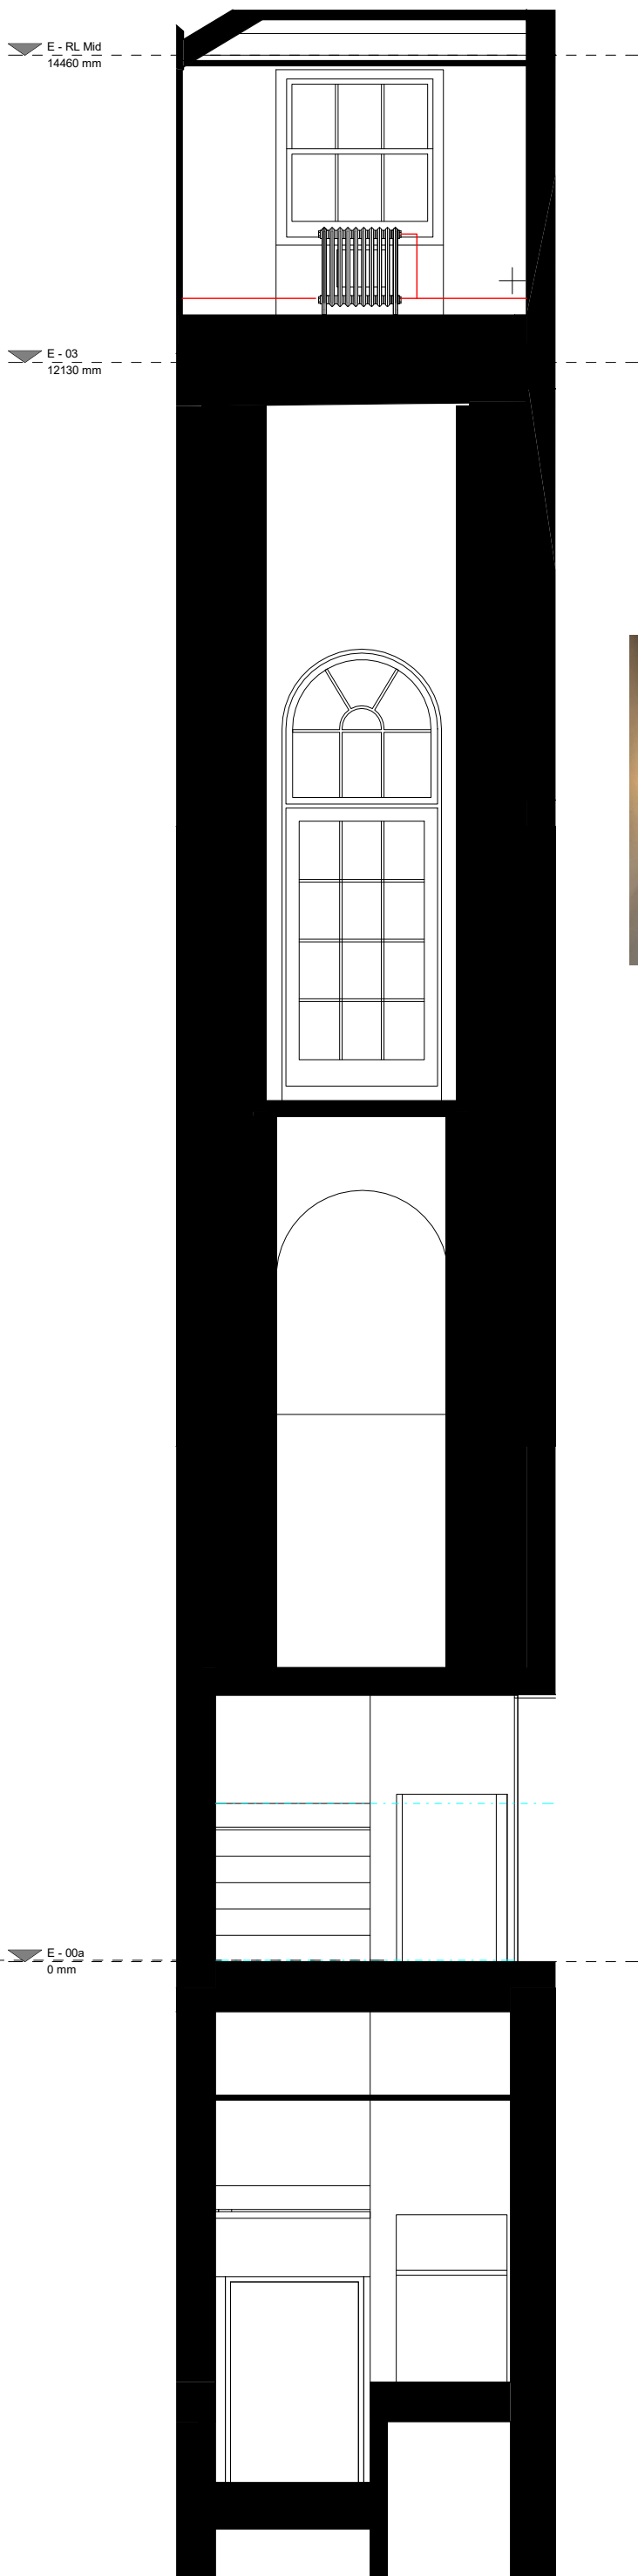

W.03.15

NOTES :

Modern casement
Post condition
Manually operated blinds
3 panel sashes

1920s sash with horns. Historic
modest panel behind radiator
reflecting floor hierarchy.
Medium to high significance.

D.02.12 W.01.17

NOTES :

1920s door and fanlight in good
condition.
Medium significance.

- Electrical wiring
- Concealed pipe route assumed

Rev	Date	Description	Author	Checker

Scale at A1 / A3
1:25 / 1:50

Drawing Name
**Existing Internal Elevations
Window Stack 18**

Drawing Number Revision
BW125 - BW - ## - XX - DR - E3018