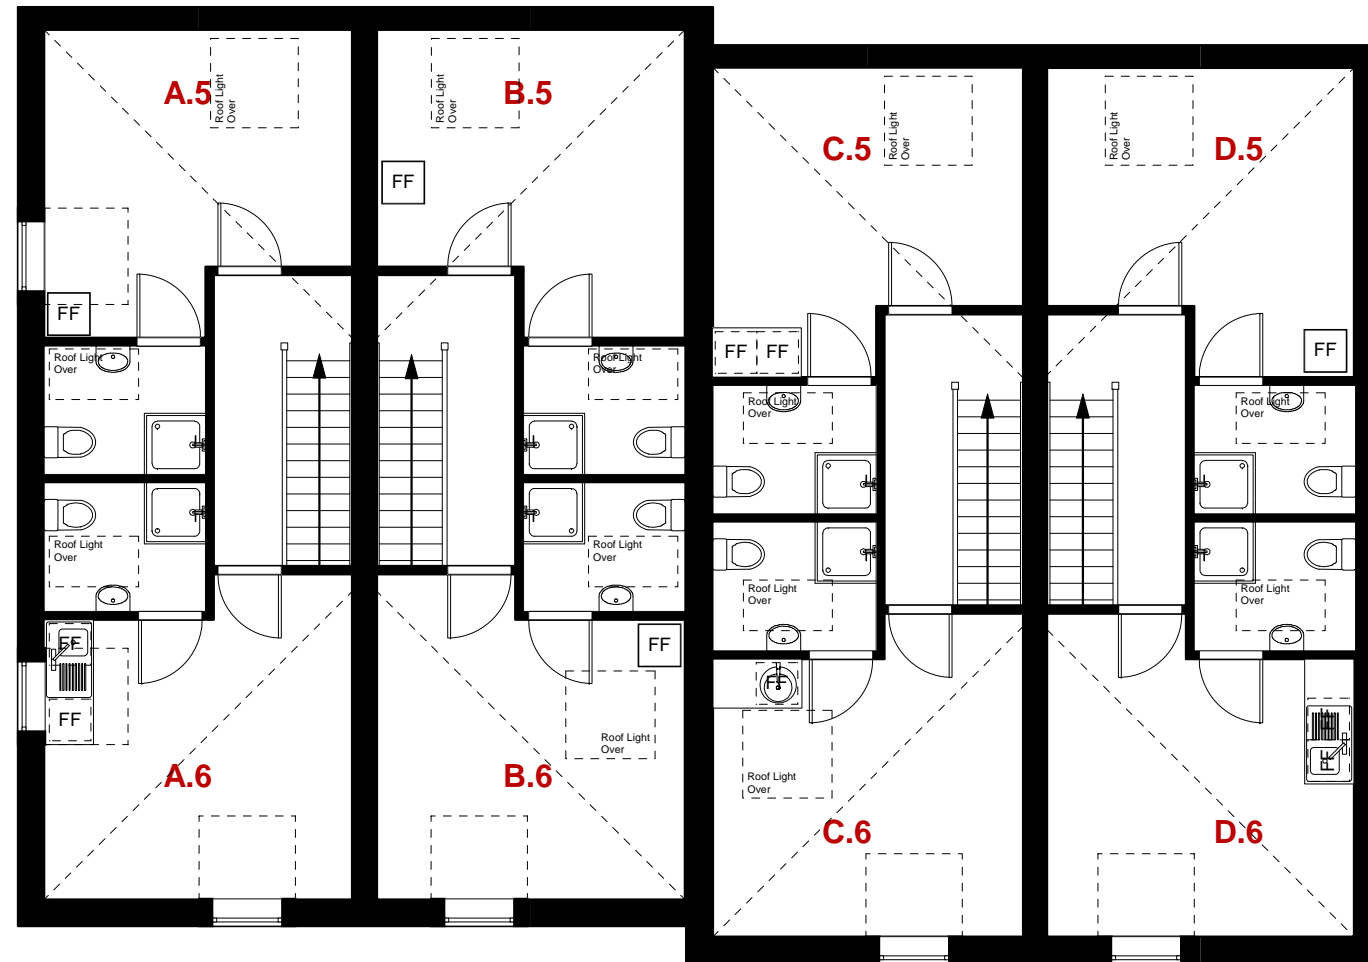

Revisions:
00 01 March 23

34 Shoot-Up Hill,
London NW2 3QB

2417-D1099-rev00

Scale: 1:100 @ A3
Date: 21 October 2022
Lower Ground
Floor Plan
Existing

Shoot-Up Hill

Kings Croft Road

Revisions:
00 01 March 23

34 Shoot-Up Hill,
London NW2 3QB

2417-D1101-rev00

Scale: 1:100 @ A3
Date: 21 October 2022

First floor plan
Existing

Revisions:
00 01 March 23

34 Shoot-Up Hill,
London NW2 3QB

2417-D1102-rev00

Scale: 1:100 @ A3
Date: 21 October 2022

Second floor plan:
Existing