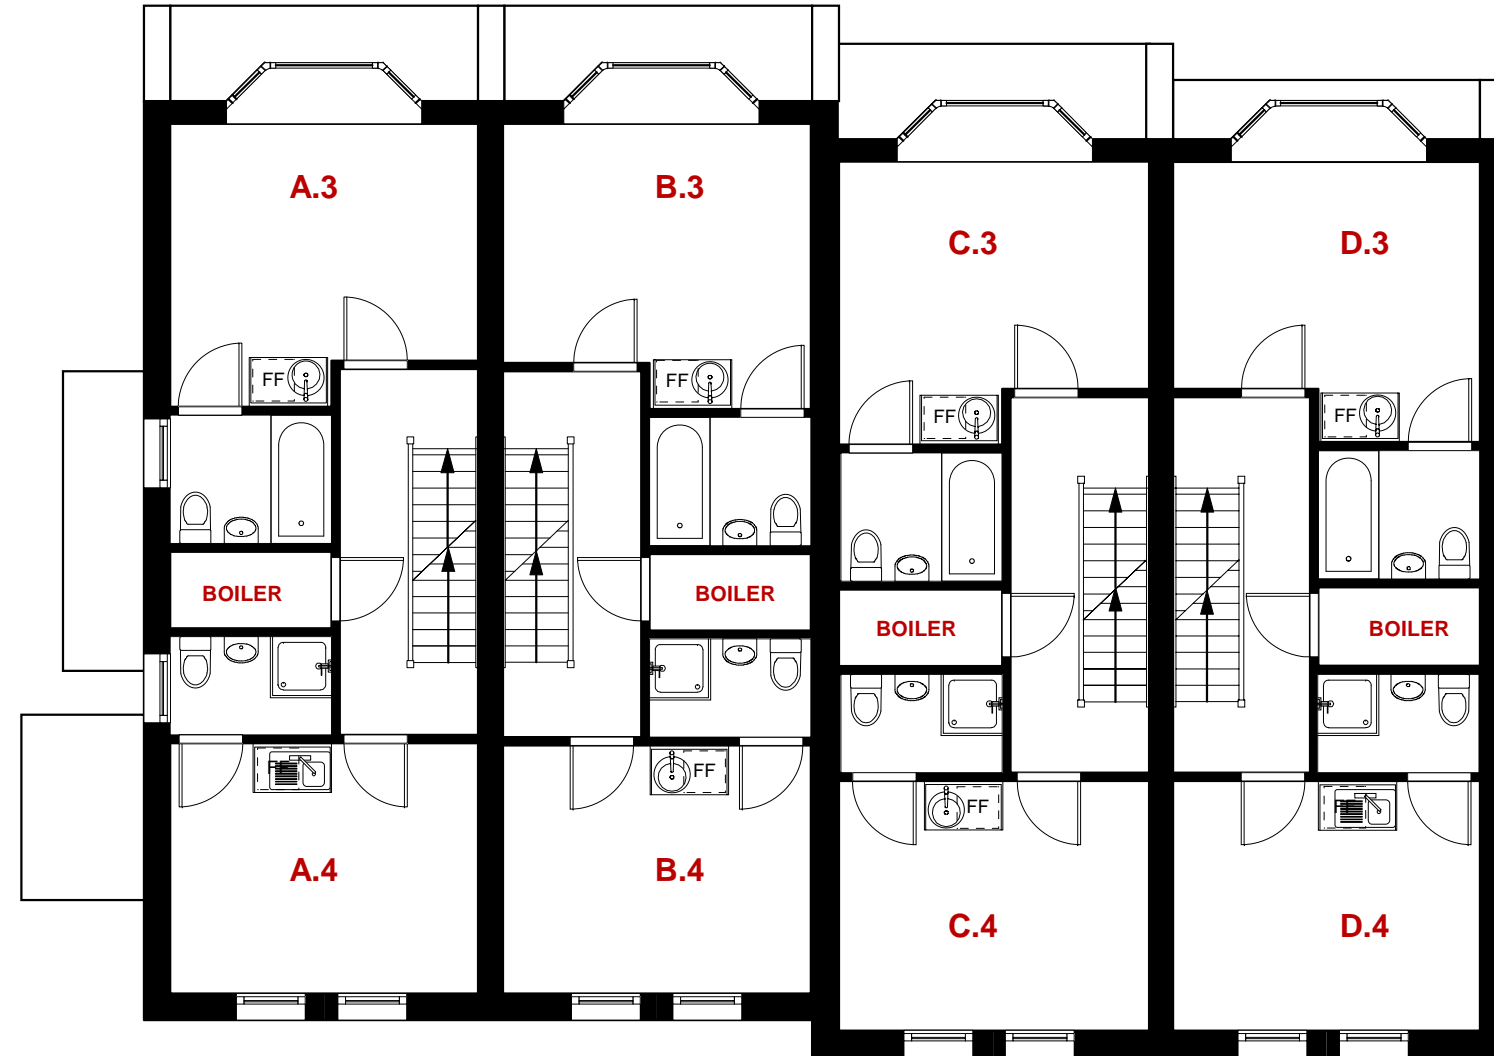

Revisions:
00 01 March 23

34 Shoot-Up Hill,
London NW2 3QB

2417-D1099-rev00

Scale: 1:100 @ A3
Date: 21 October 2022
Lower Ground
Floor Plan
Existing

Shoot-Up Hill

Kings Croft Road

Revisions:
00 01 March 23

34 Shoot-Up Hill,
London NW2 3QB

2417-D1101-rev00

Scale: 1:100 @ A3
Date: 21 October 2022

First floor plan
Existing

Revisions:
00 01 March 23

34 Shoot-Up Hill,
London NW2 3QB

2417-D1102-rev00

Scale: 1:100 @ A3
Date: 21 October 2022

Second floor plan:
Existing