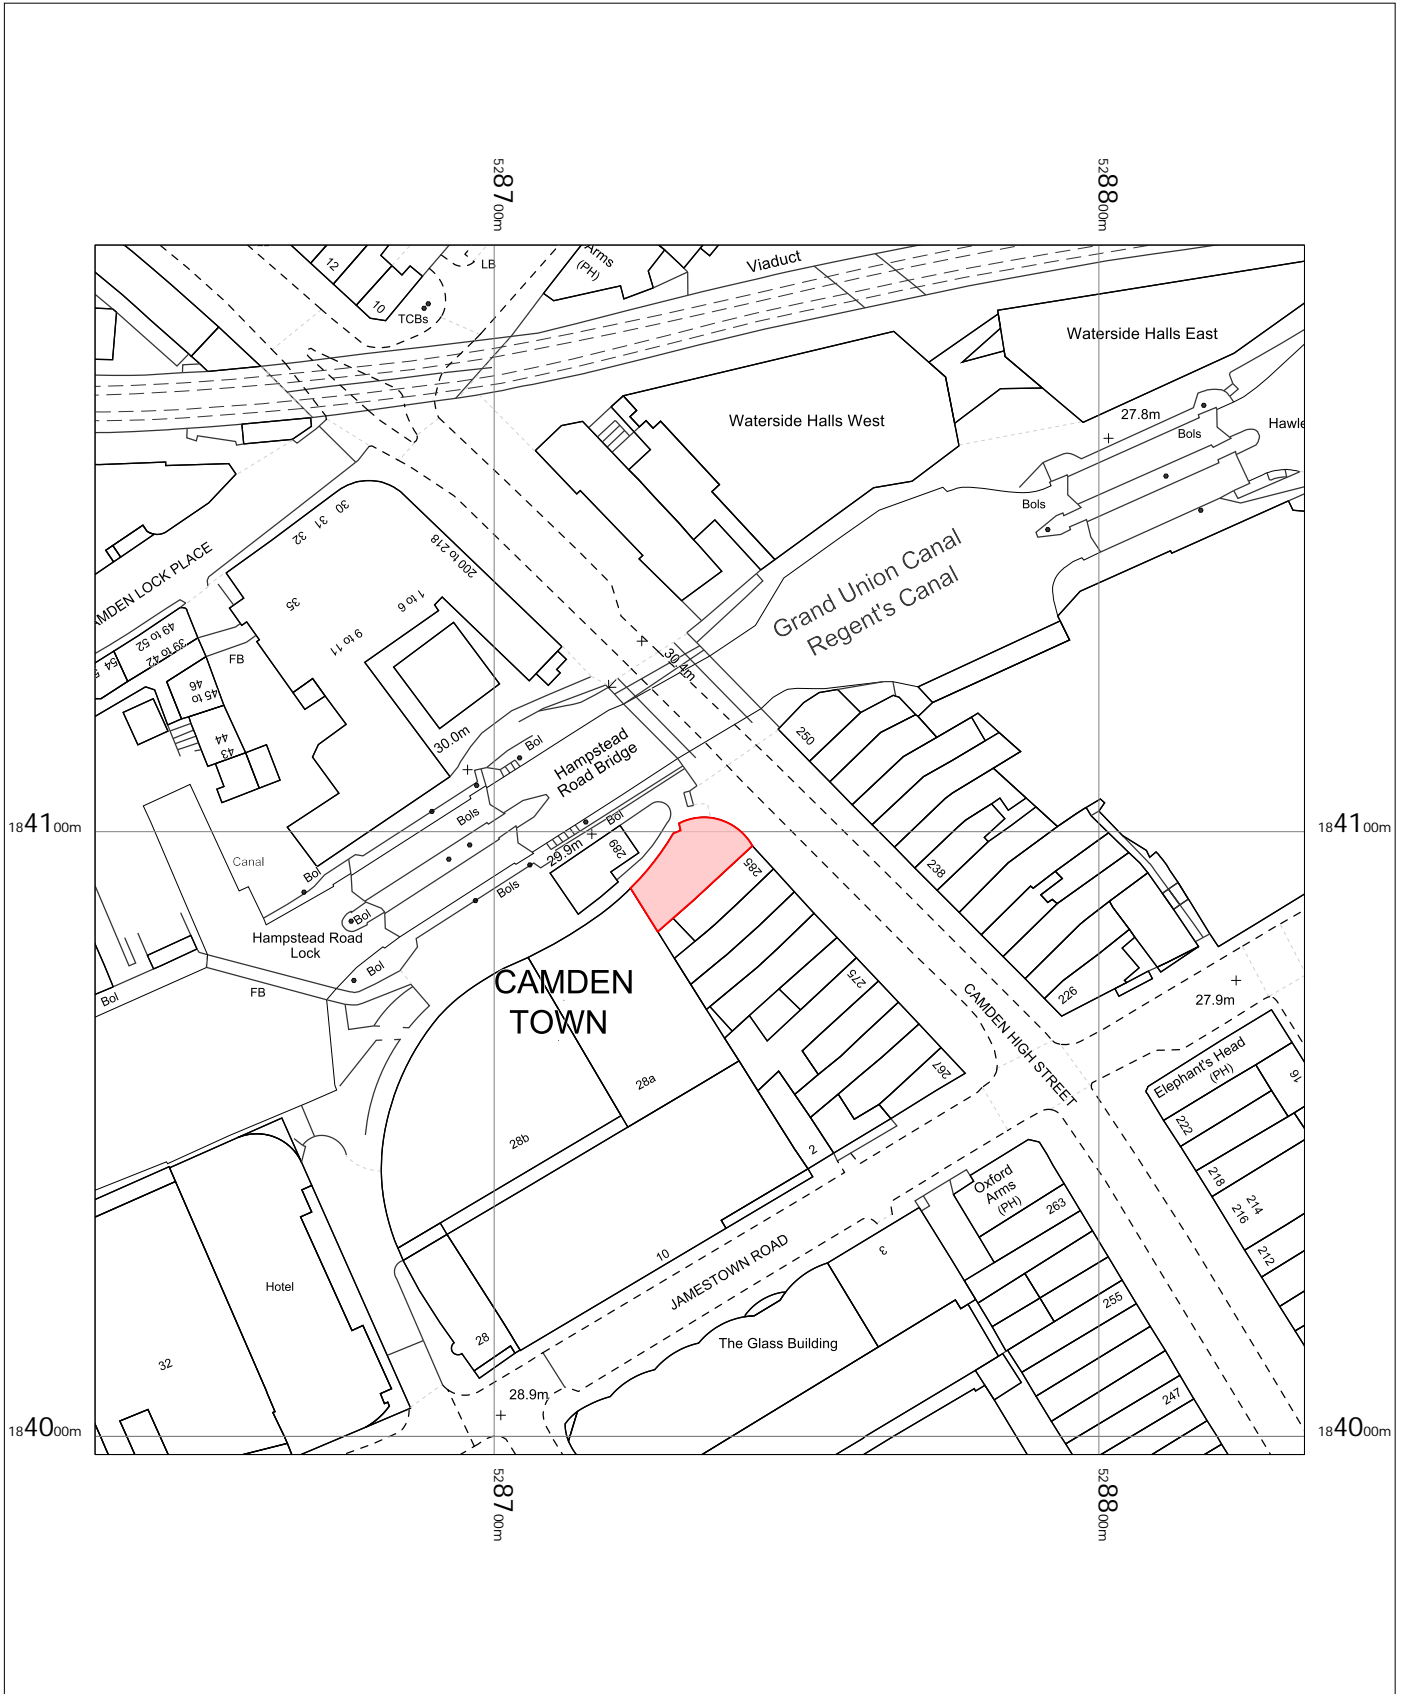

287 High Street, Camden, NW1 7BX

287 High Street, Camden, NW1 7BX

OS MasterMap 1250/2500/10000 scale
Wednesday, March 1, 2023, ID: BW1-01089789
maps.blackwell.co.uk

1:1250 scale print at A4, Centre: 528734 E, 184097 N

©Crown Copyright Ordnance Survey. Licence no. 100041041

BLACKWELL'S
MAPPING SERVICES
PERSONAL & PROFESSIONAL MAPPING
www.blackwellmapping.co.uk

TEL: 0800 151 2612
maps@blackwell.co.uk