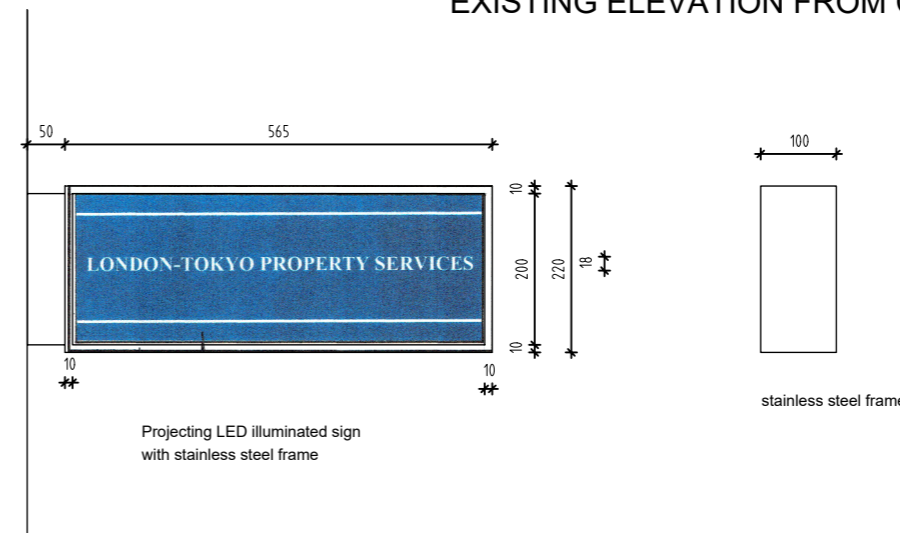

PROPOSED ELEVATION FROM CANFIELD GARDENS 1:50

EXISTING ELEVATION FROM CANFIELD GARDENS 1:100

PROPOSED PROJECTING SIGNAGE 1:10

Ara Design Ltd

31 Winters Lane, Long Bennington, Newark, Notts. NG23 5DW
Mobile 079 4447 5509

Project	London Tokyo Property Services Ltd		
Address	6 CanfieldGardens NW6 3BS		
Drawing No.	L(03)02 rev A	Drawing	Existing and Proposed Elevations
Date	Jan 2023	Scale	1:50 at A3