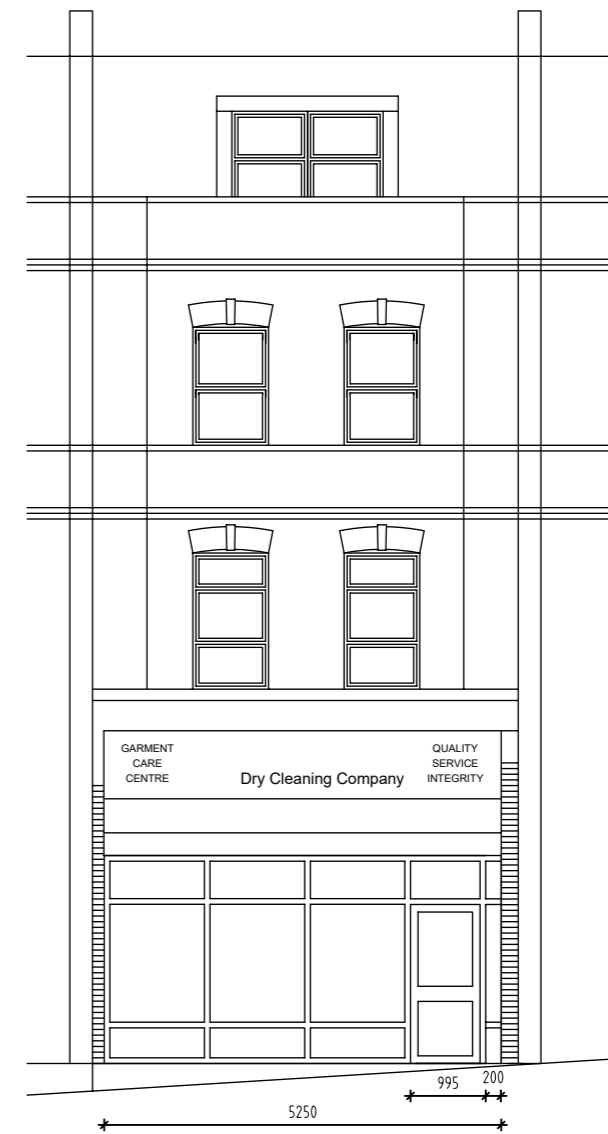

PROPOSED ELEVATION FROM CANFIELD GARDENS 1:50

EXISTING ELEVATION FROM CANFIELD GARDENS 1:100

PROPOSED PROJECTING SIGNAGE 1:10

Ara Design Ltd

31 Winters Lane, Long Bennington, Newark, Notts. NG23 5DW
Mobile 079 4447 5509

Project	London Tokyo Property Services Ltd		
Address	6 CanfieldGardens NW6 3BS		
Drawing No.	L(03)02 rev A	Drawing	Existing and Proposed Elevations
Date	Jan 2023	Scale	1:50 at A3