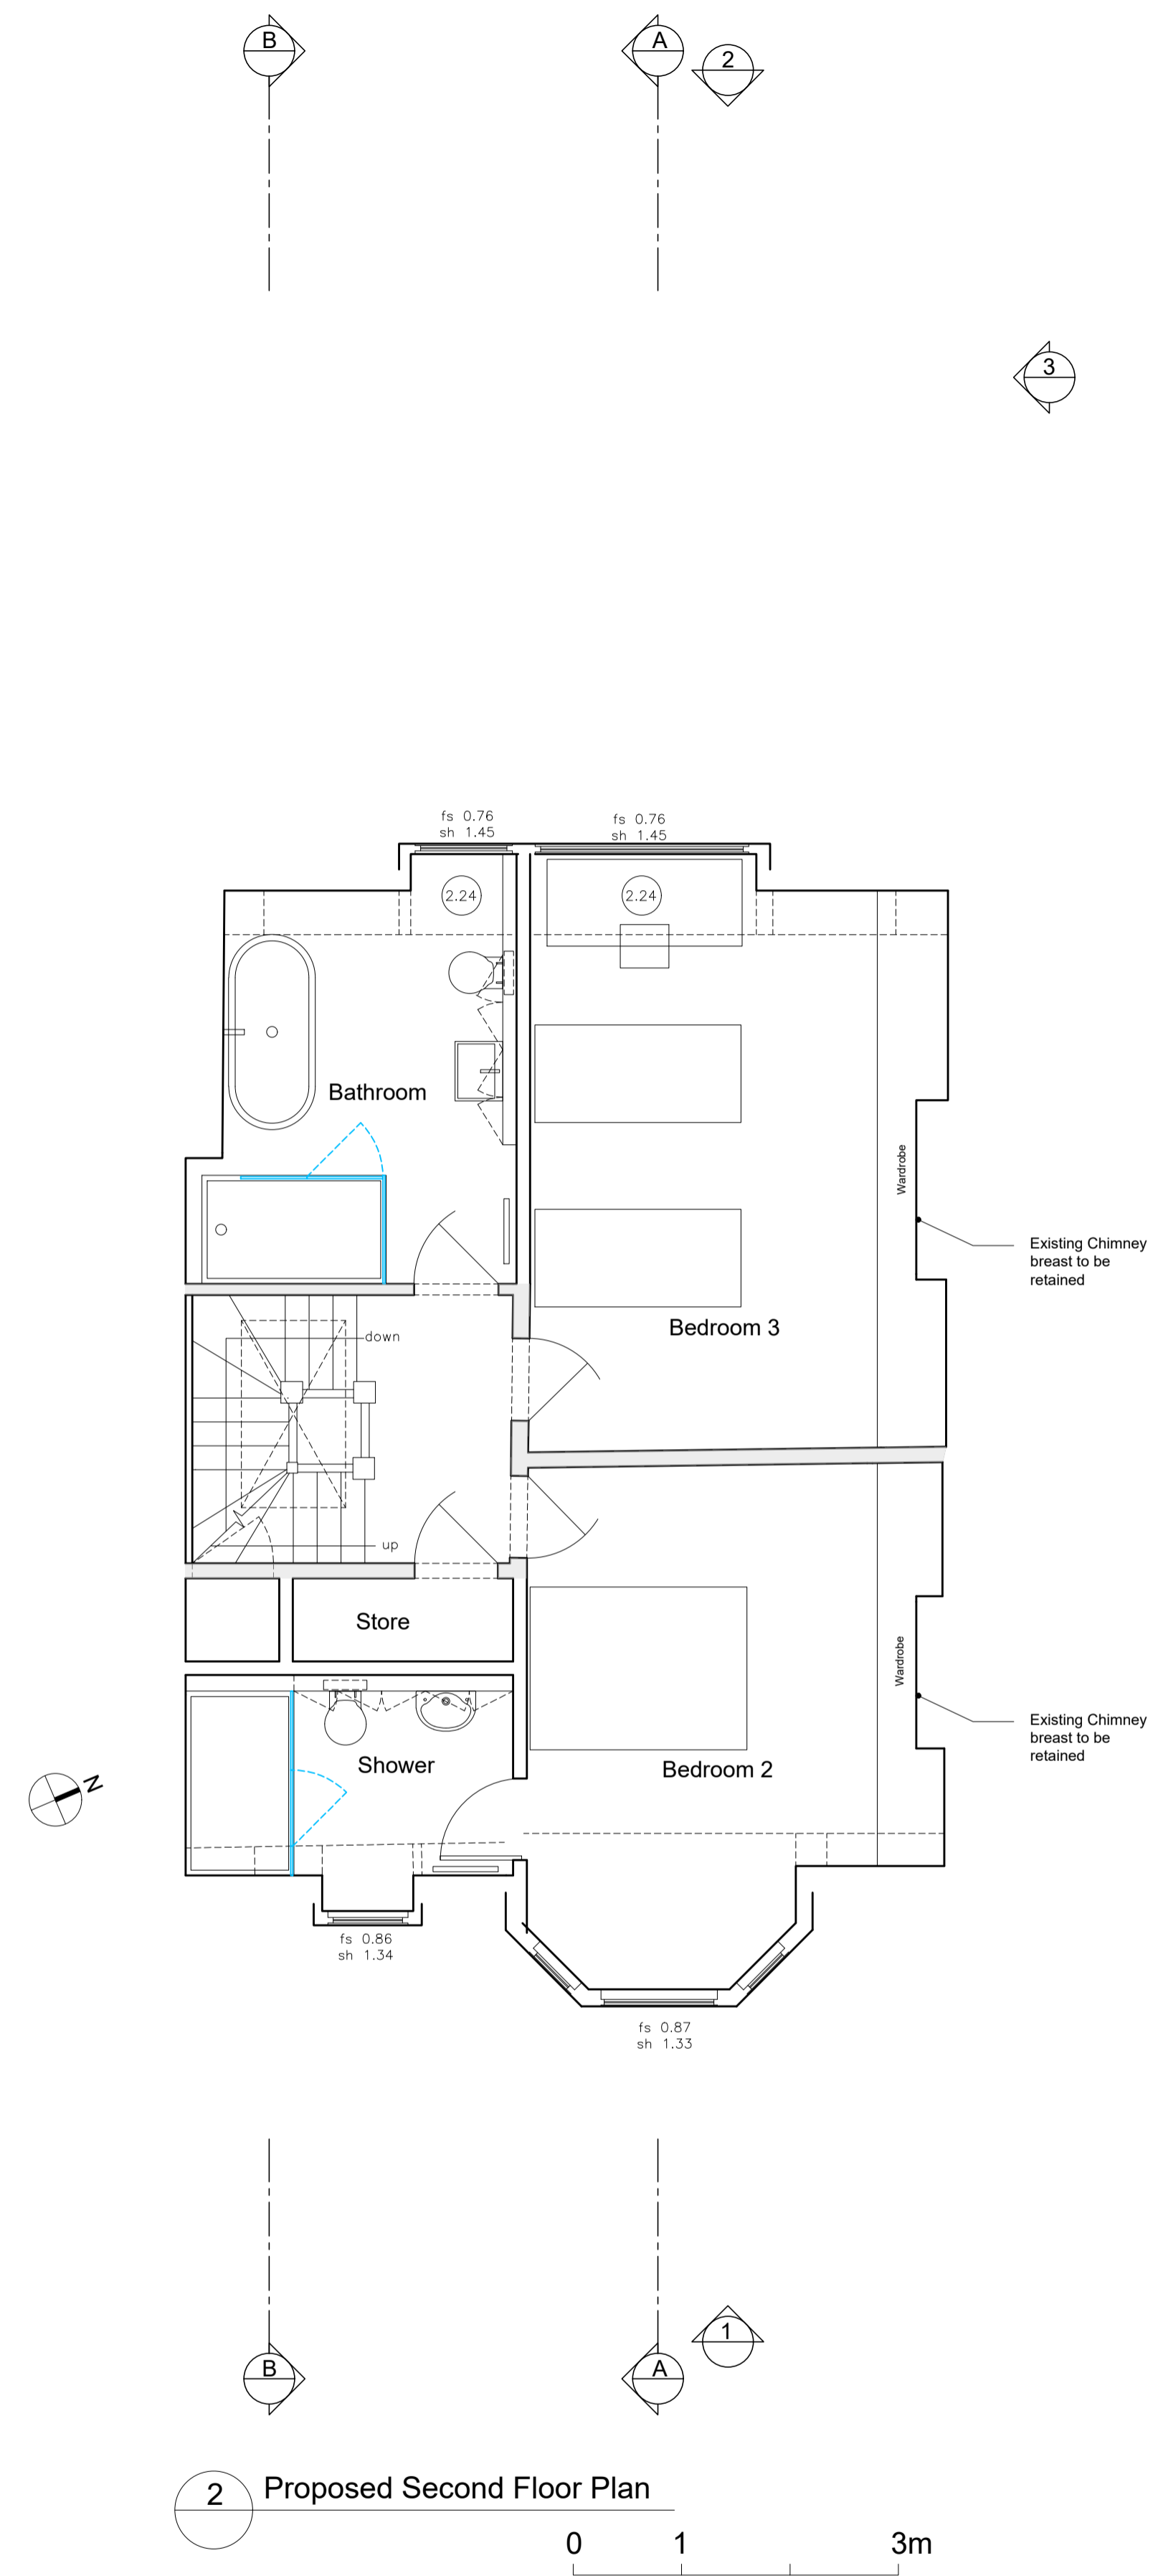

Location Plan Scale 1:1250

**Planning**

Revisions

**Ko Architects**  
 2/F, 7 Mulgrave Chambers  
 26-28 Mulgrave Road | Sutton SM2 6LE  
 T 020 8780 3397  
 E postbox@koandpartners.co.uk

Client: **J Faith**  
 Project: **20 Howitt Road, London, NW3 4LL**  
 Dwg: **LOCATION PLAN, PROPOSED FIRST AND SECOND FLOOR PLANS**  
 Dwg No: **522-A03** Revision: -  
 Date: **FEB 2023**  
 Scale: **1:50 @A1**