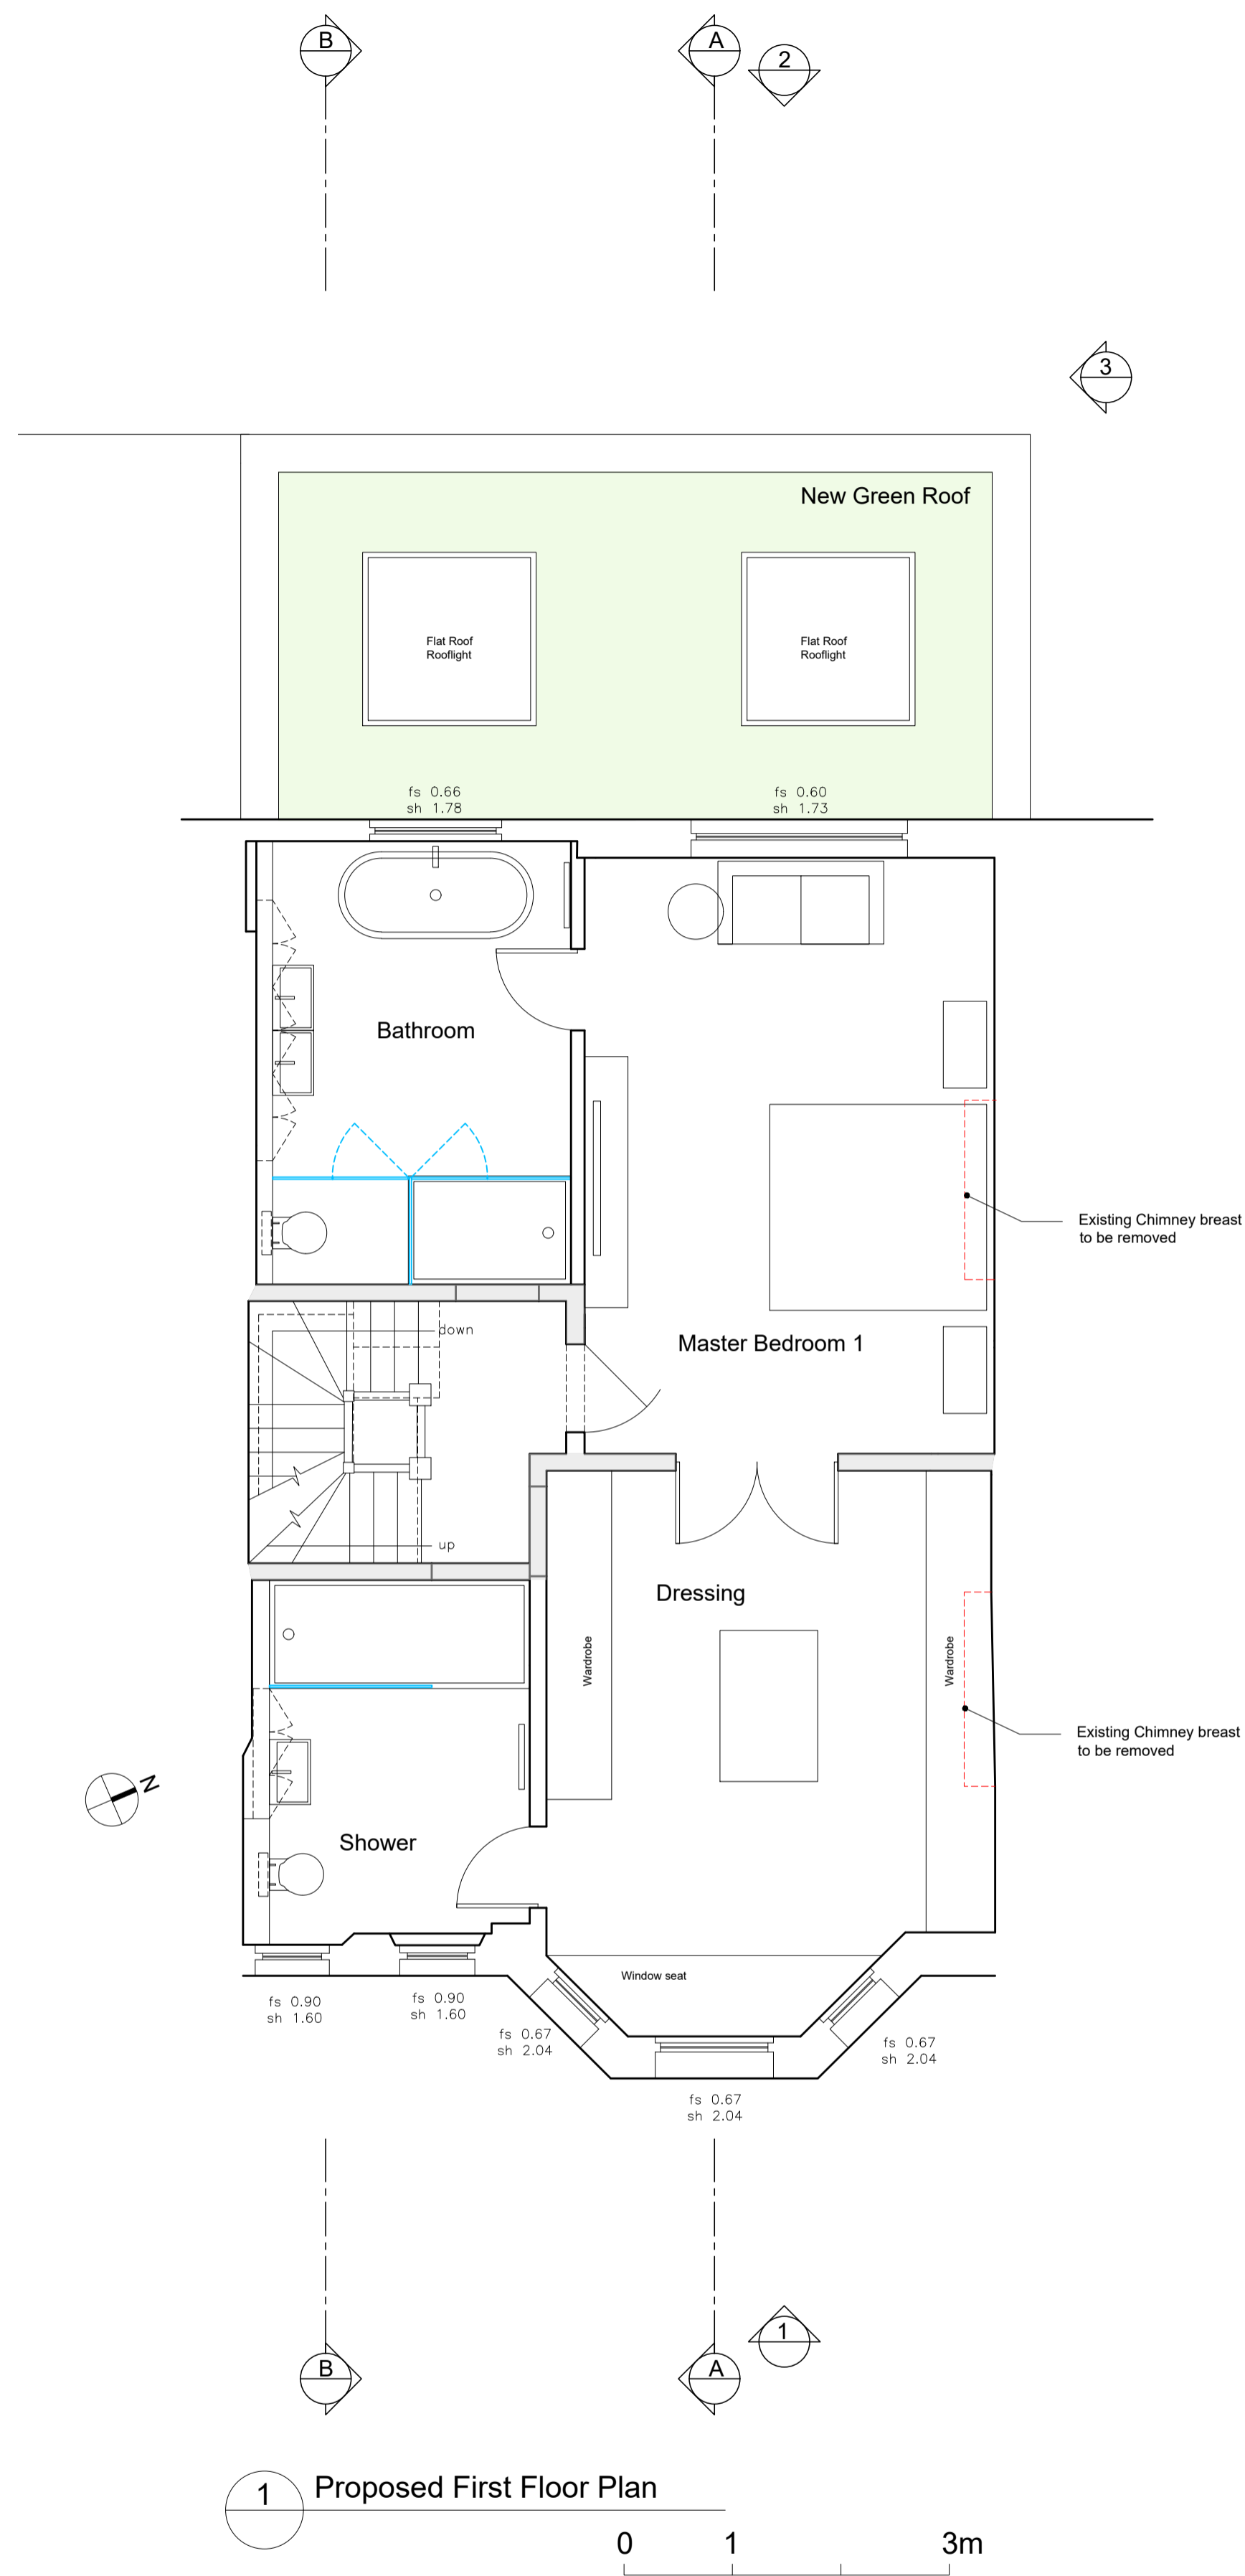

Location Plan Scale 1:1250

**Planning**

Revisions

**Ko Architects**  
 2/F, 7 Mulgrave Chambers  
 26-28 Mulgrave Road | Sutton SM2 6LE  
 T 020 8780 3397  
 E postbox@koandpartners.co.uk

Client: **J Faith**  
 Project: **20 Howitt Road, London, NW3 4LL**  
 Dwg: **LOCATION PLAN, PROPOSED FIRST AND SECOND FLOOR PLANS**  
 Dwg No: **522-A03** Revision: -  
 Date: **FEB 2023**  
 Scale: **1:50 @A1**