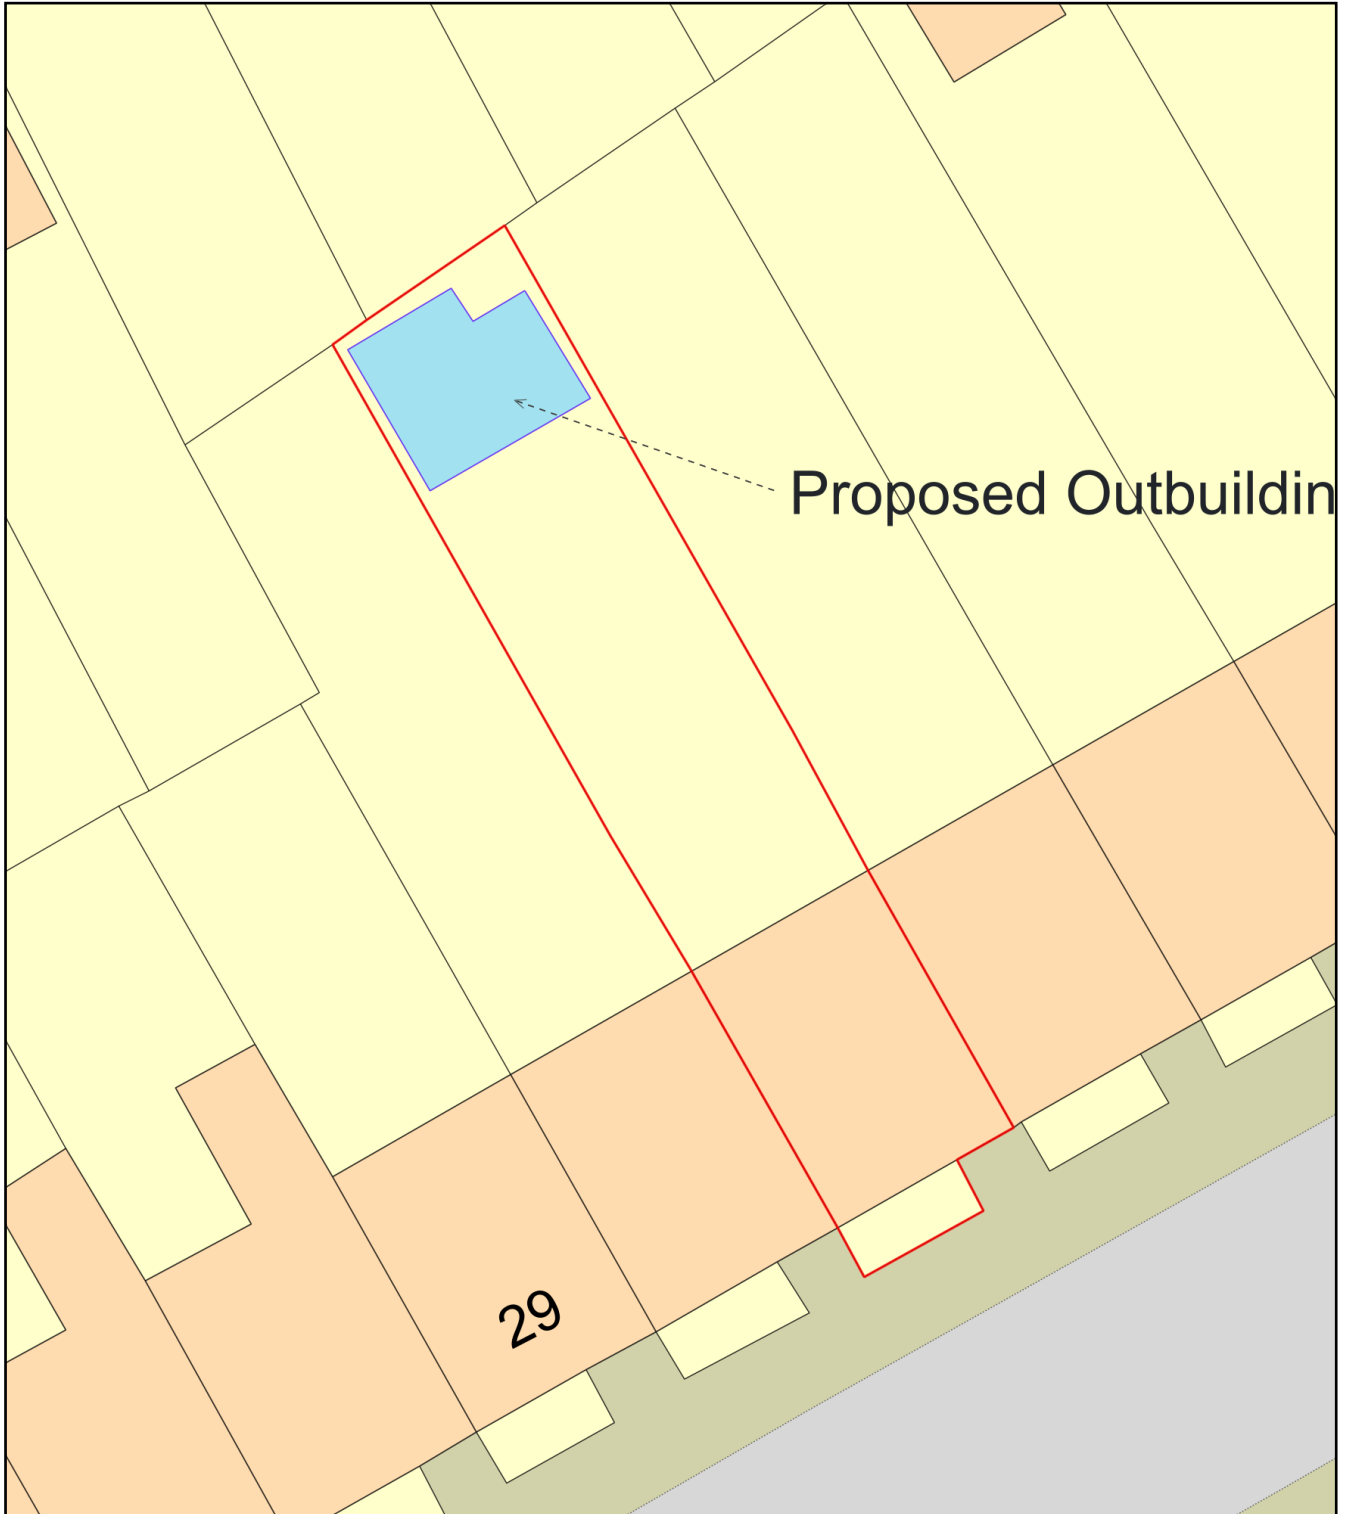

33a Greenland Road Site Plan

Plan Produced for: London Town Cabins Ltd

Date Produced: 23 Feb 2023

Plan Reference Number: TQRQM23054144018749

Scale: 1:200 @ A4