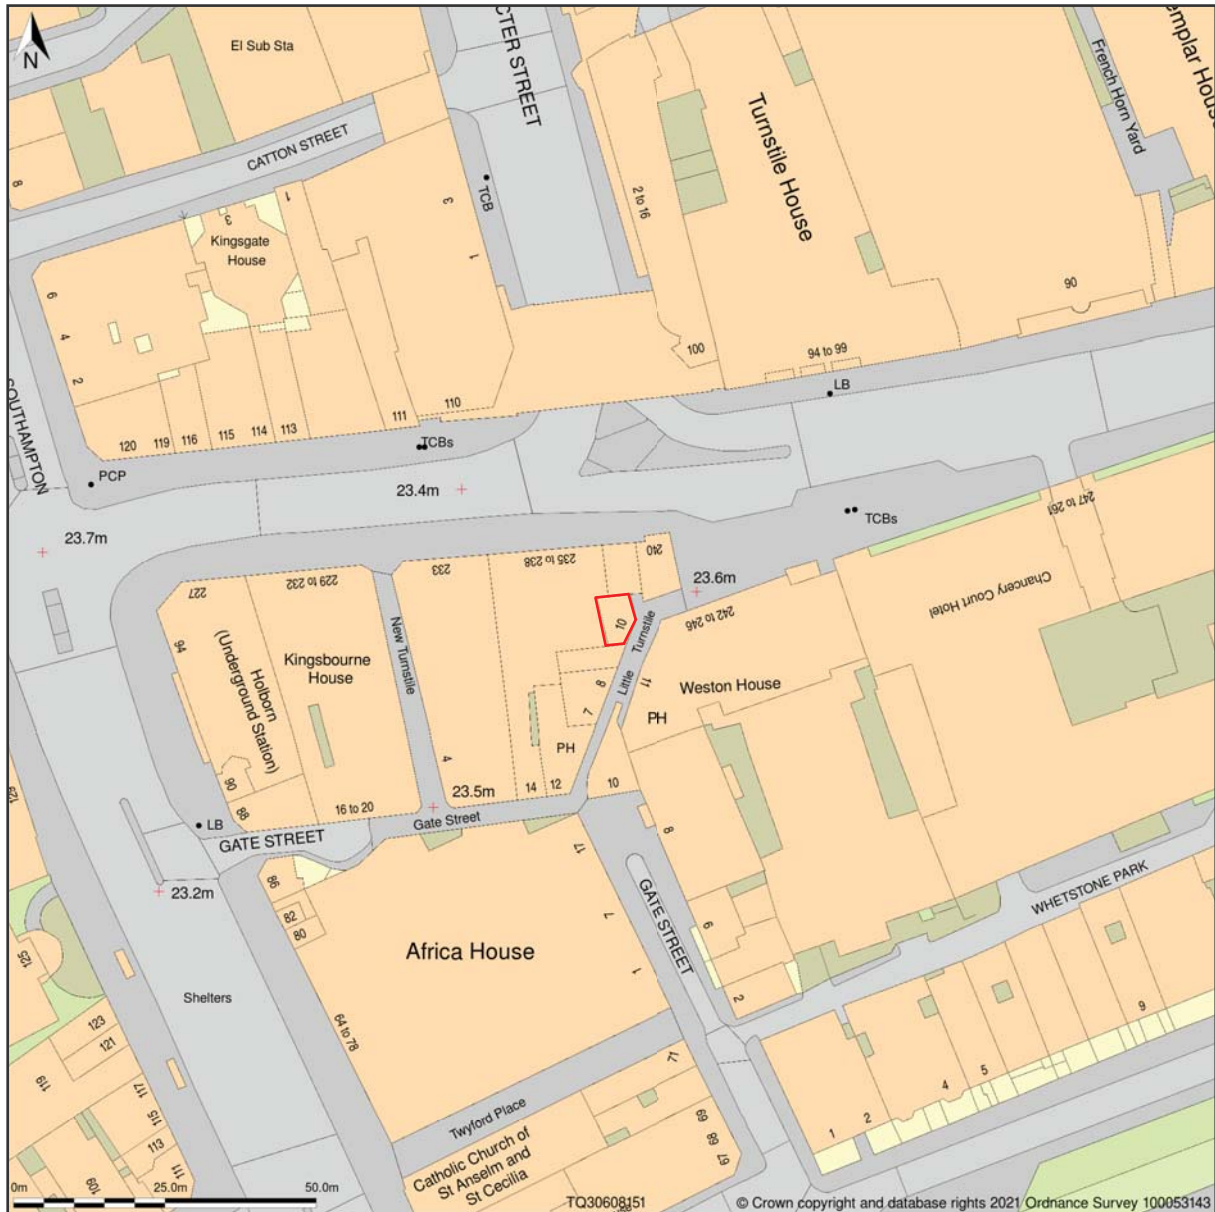

10, Little Turnstile, London, Camden, WC1V 7DX

Site Plan shows area bounded by: 530505.86, 181419.92 530705.86, 181619.92 (at a scale of 1:1250), OSGridRef: TQ30608151. The representation of a road, track or path is no evidence of a right of way. The representation of features as lines is no evidence of a property boundary.