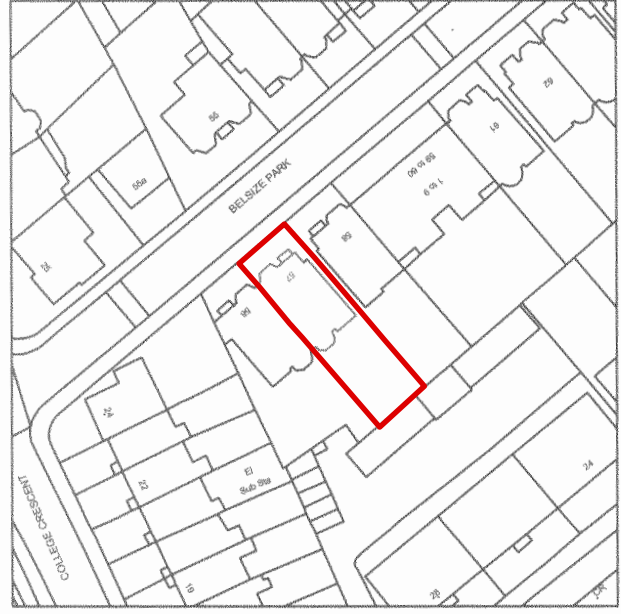

**WELBY UK**  
**57 BELSIZE PARK**  
**LONDON NW3 4EH**

SCALE: 1:1250@A3  
 DATE: 22/02/2023 REVISION DATE: -  
 DRAWN BY: SS CHECKED BY: JB  
 PROJECT NUMBER: BP.01

**SITE LOCATION PLAN**

DRAWING NUMBER:	REVISION:
BP_P-00	-

**1** LOCATION PLAN  
 1:1250