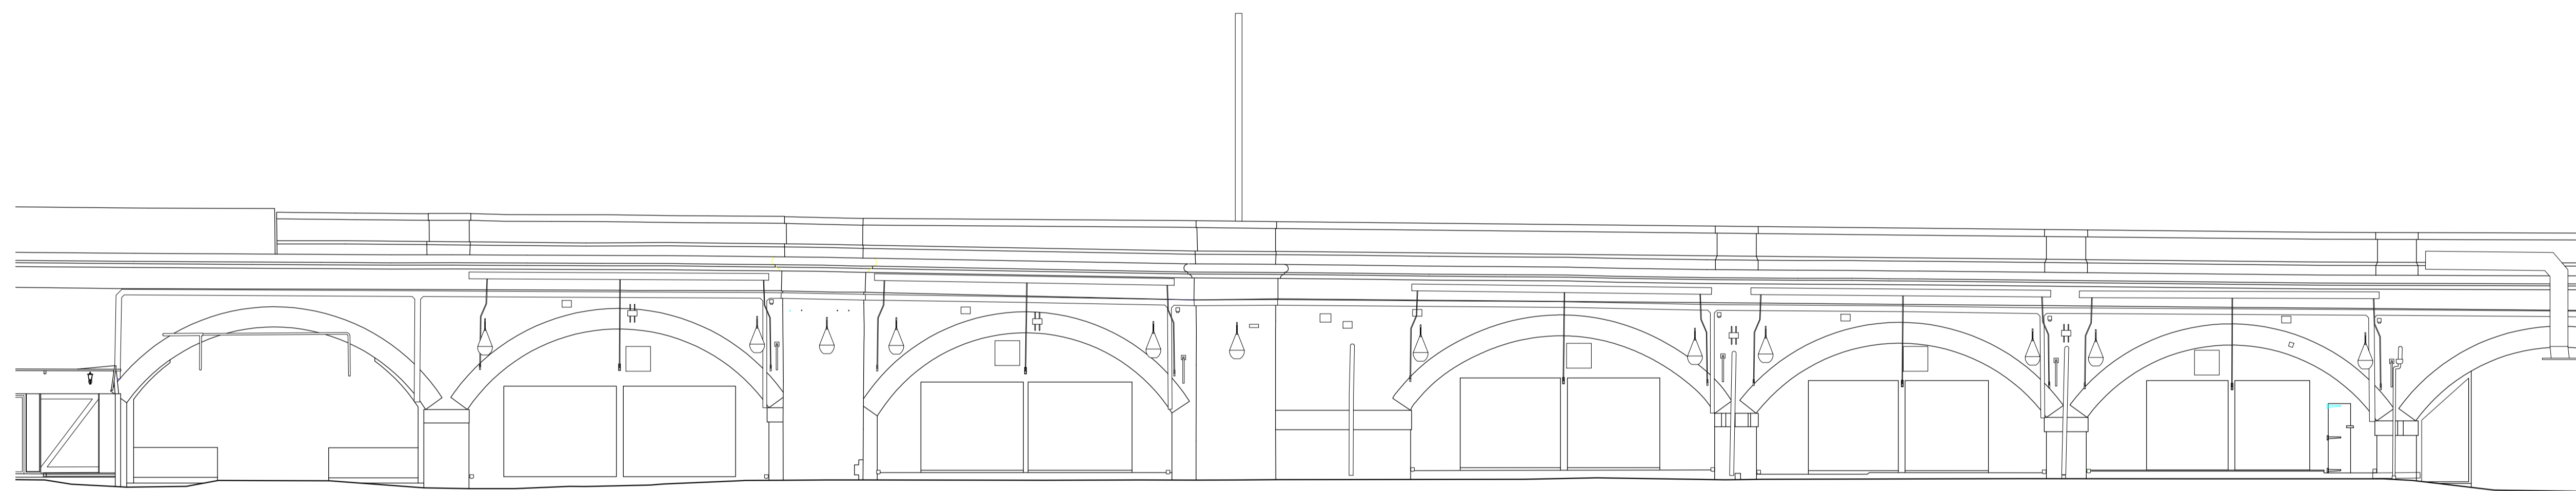

CAMDEN MARKET Italian Alley Arches 8-12		
Level	Existing North Elevation	
GF		
Scale	Date	Drawn By
1:100 A1	08.02.2023	M.L
Rev	Date	Description
-	-	-
Drawing Number		Project Number
03		26

● DRAFT ○ TENDER ○ CONSTRUCTION