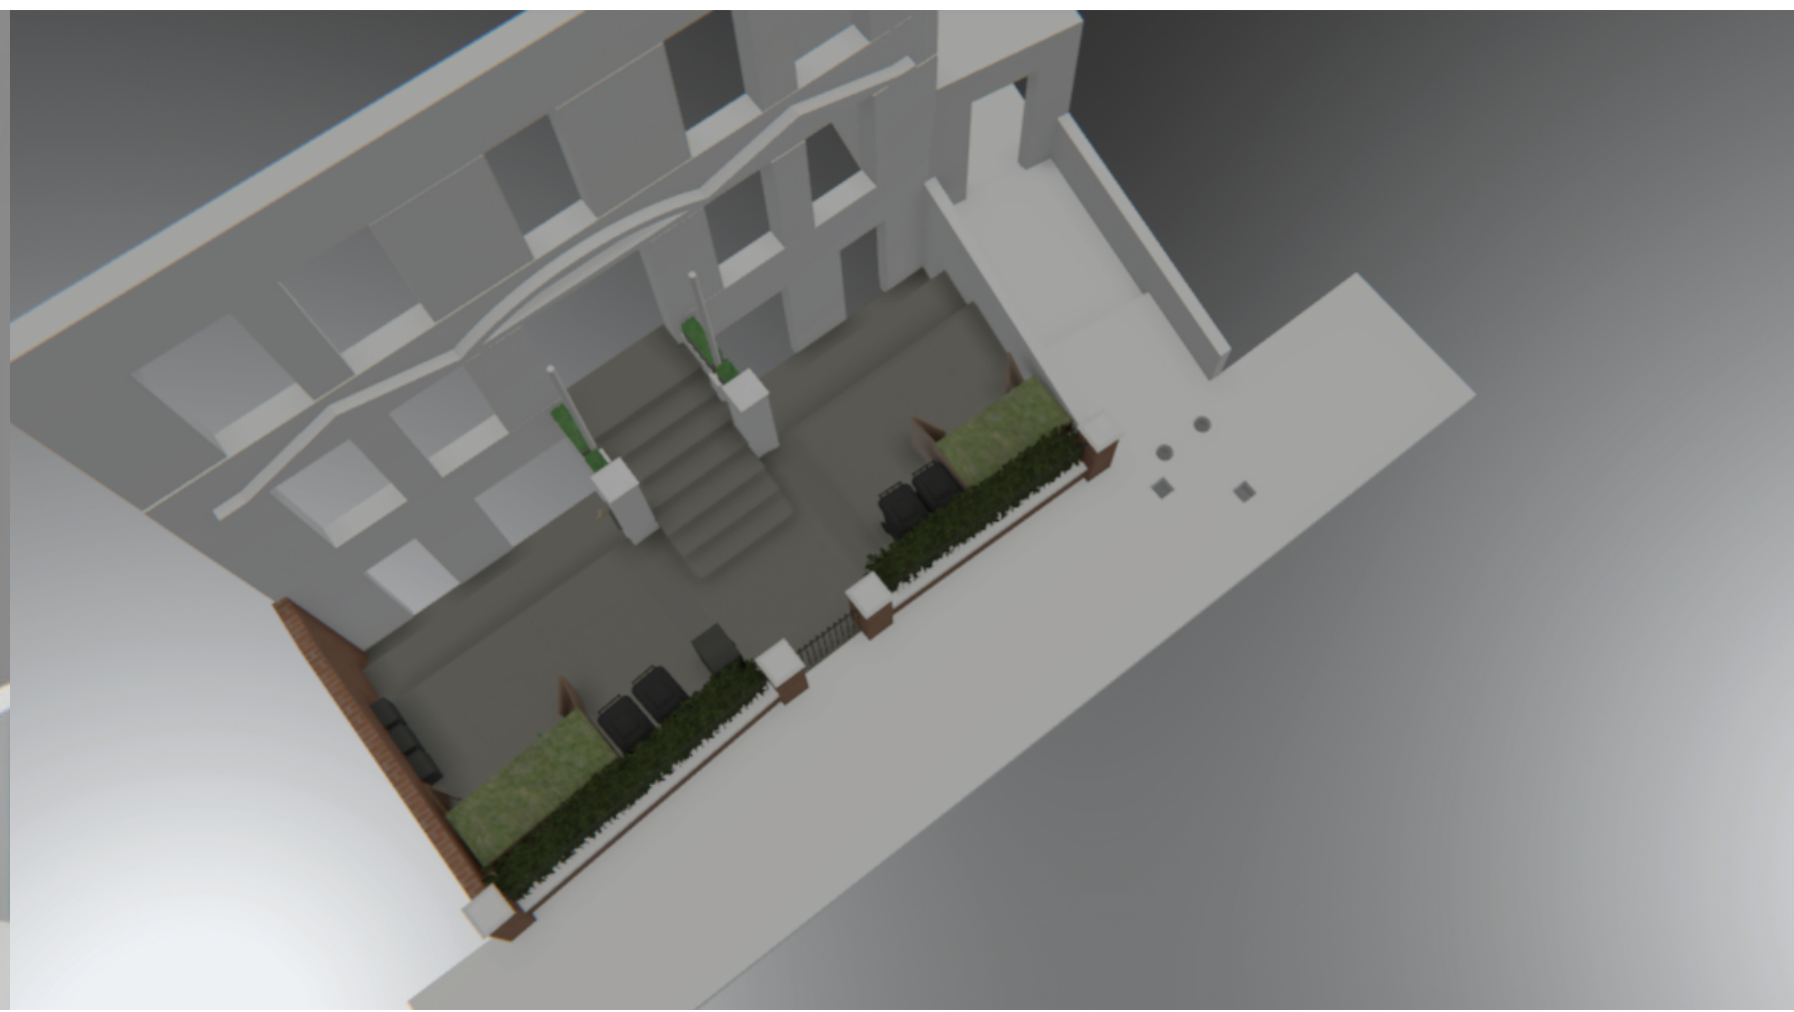

Existing

Proposed

17 Hampstead Hill Gardens

Existing and proposed visuals

DRAWN BY Sam Patience	DATE 05/02/23	SIZE	FSCM NO.	DWG. NO. HHG-FG-FP-6	REV 1
CHECKED BY	DATE	SCALE DO NOT SCALE		SHEET 6	OF 6