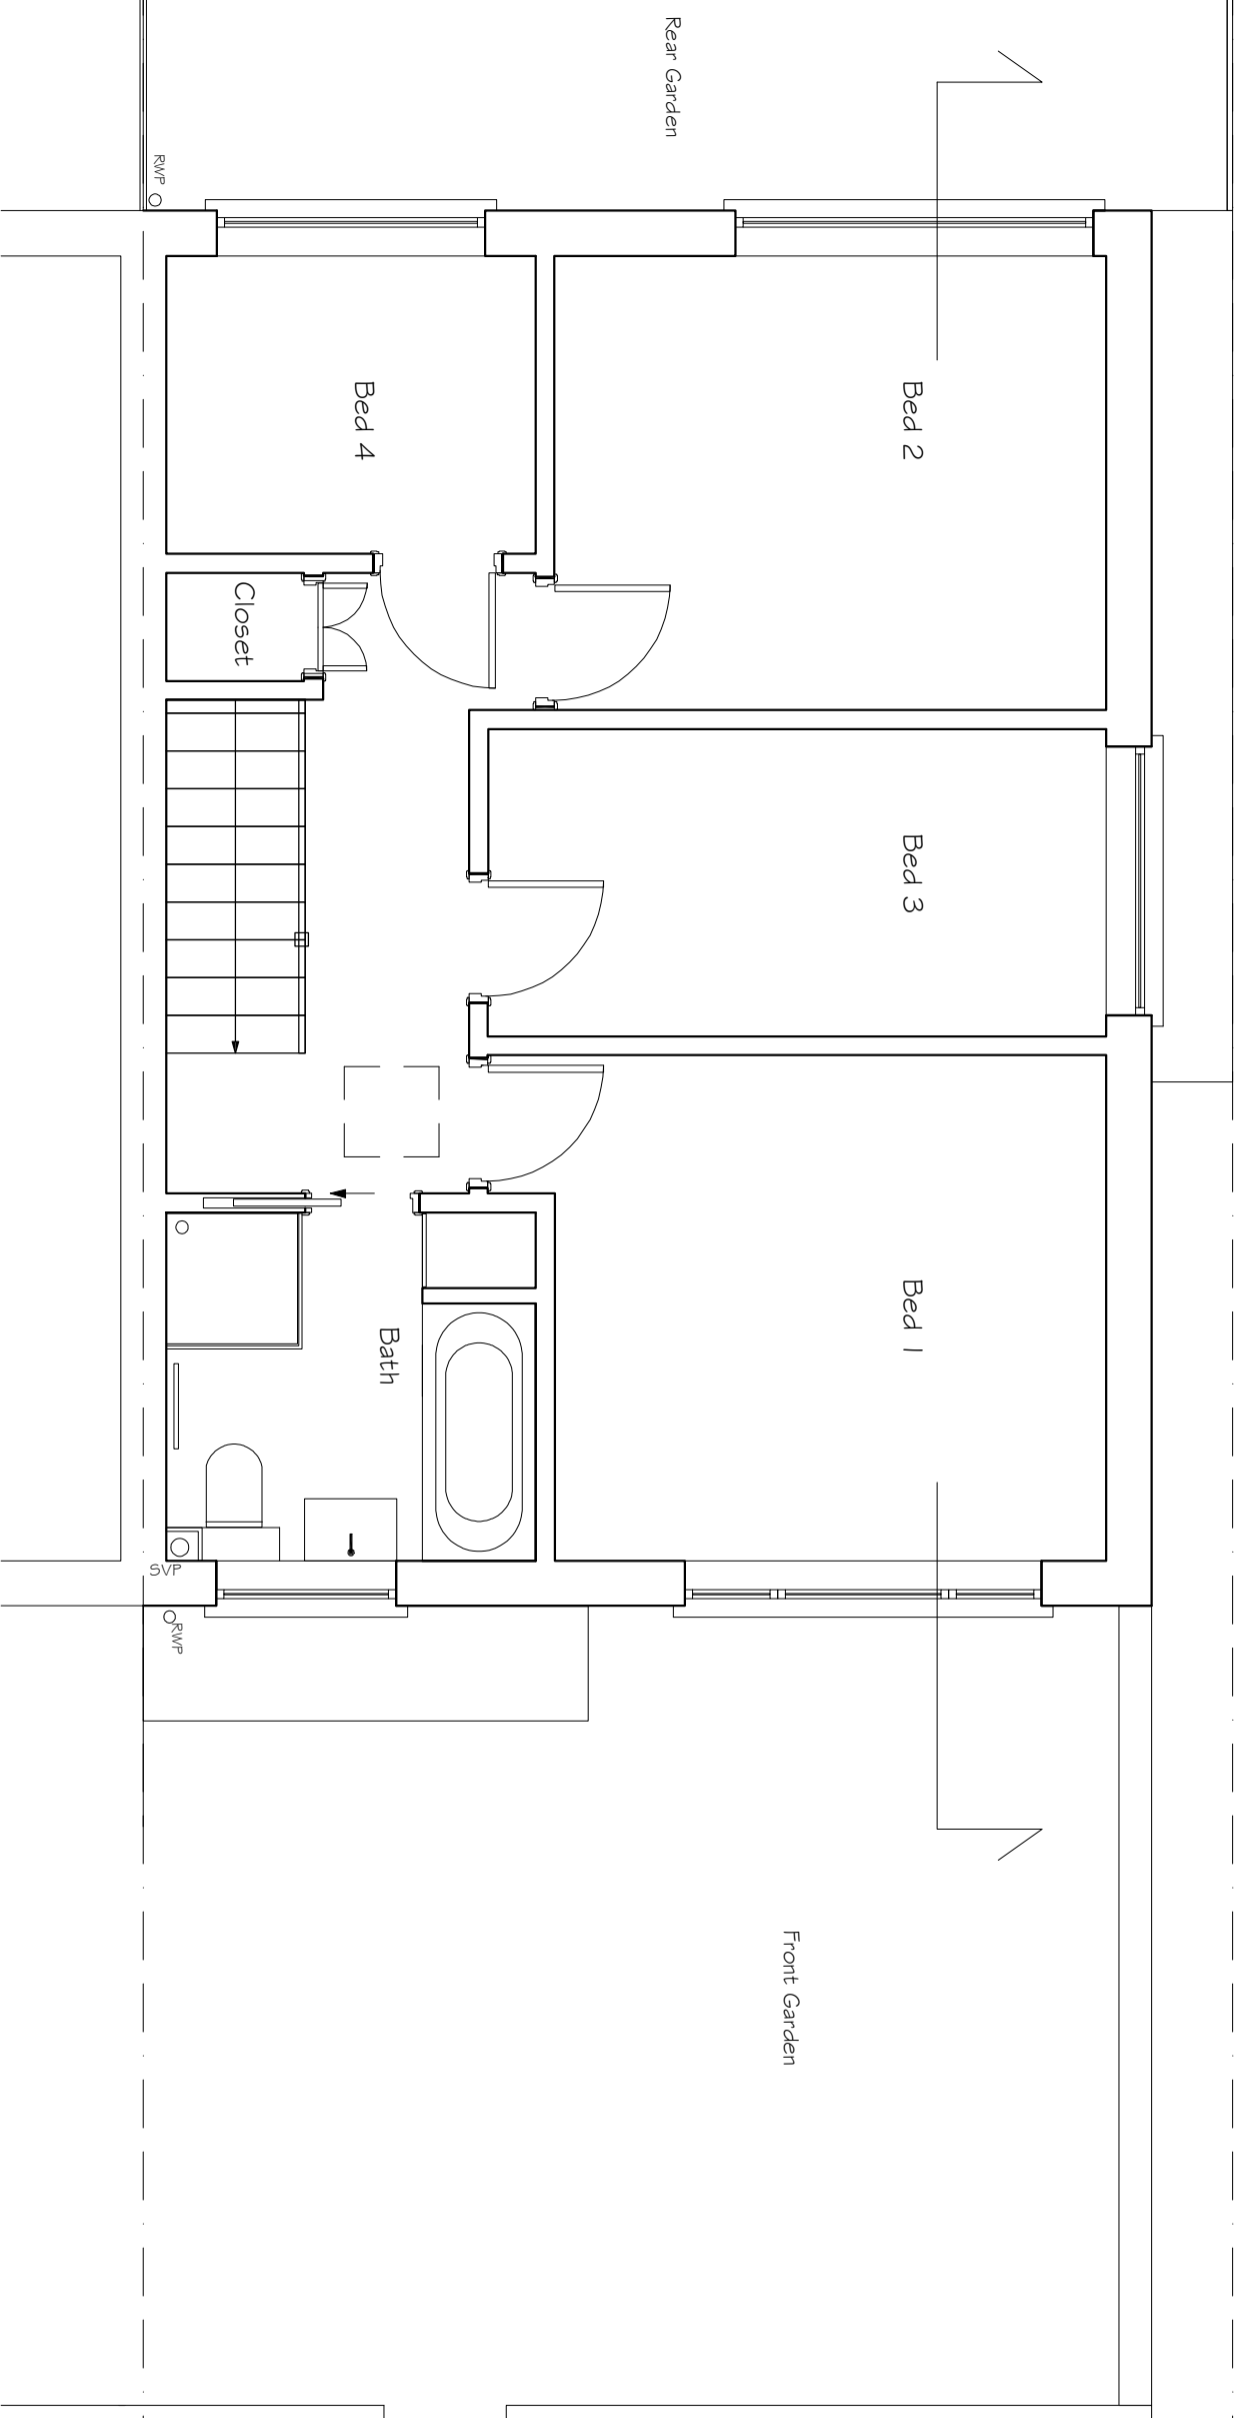

KEY

KASIA WHITFIELD DESIGN

KASIAWHITFIELD@GMAIL.COM
1, 2023, WIMBORNE
M. 07788203533

JOB
55 FELLOWS ROAD
LONDON NW3 3DX
TITLE
FIRST FLOOR PLAN
AS EXISTING

DATE	SCALE	STATUS
2022.11.10	1:50@A3	EXISTING

PROJECT NO.	DRAWING NO.	REVISION
FR55	EX1	

0m

5m