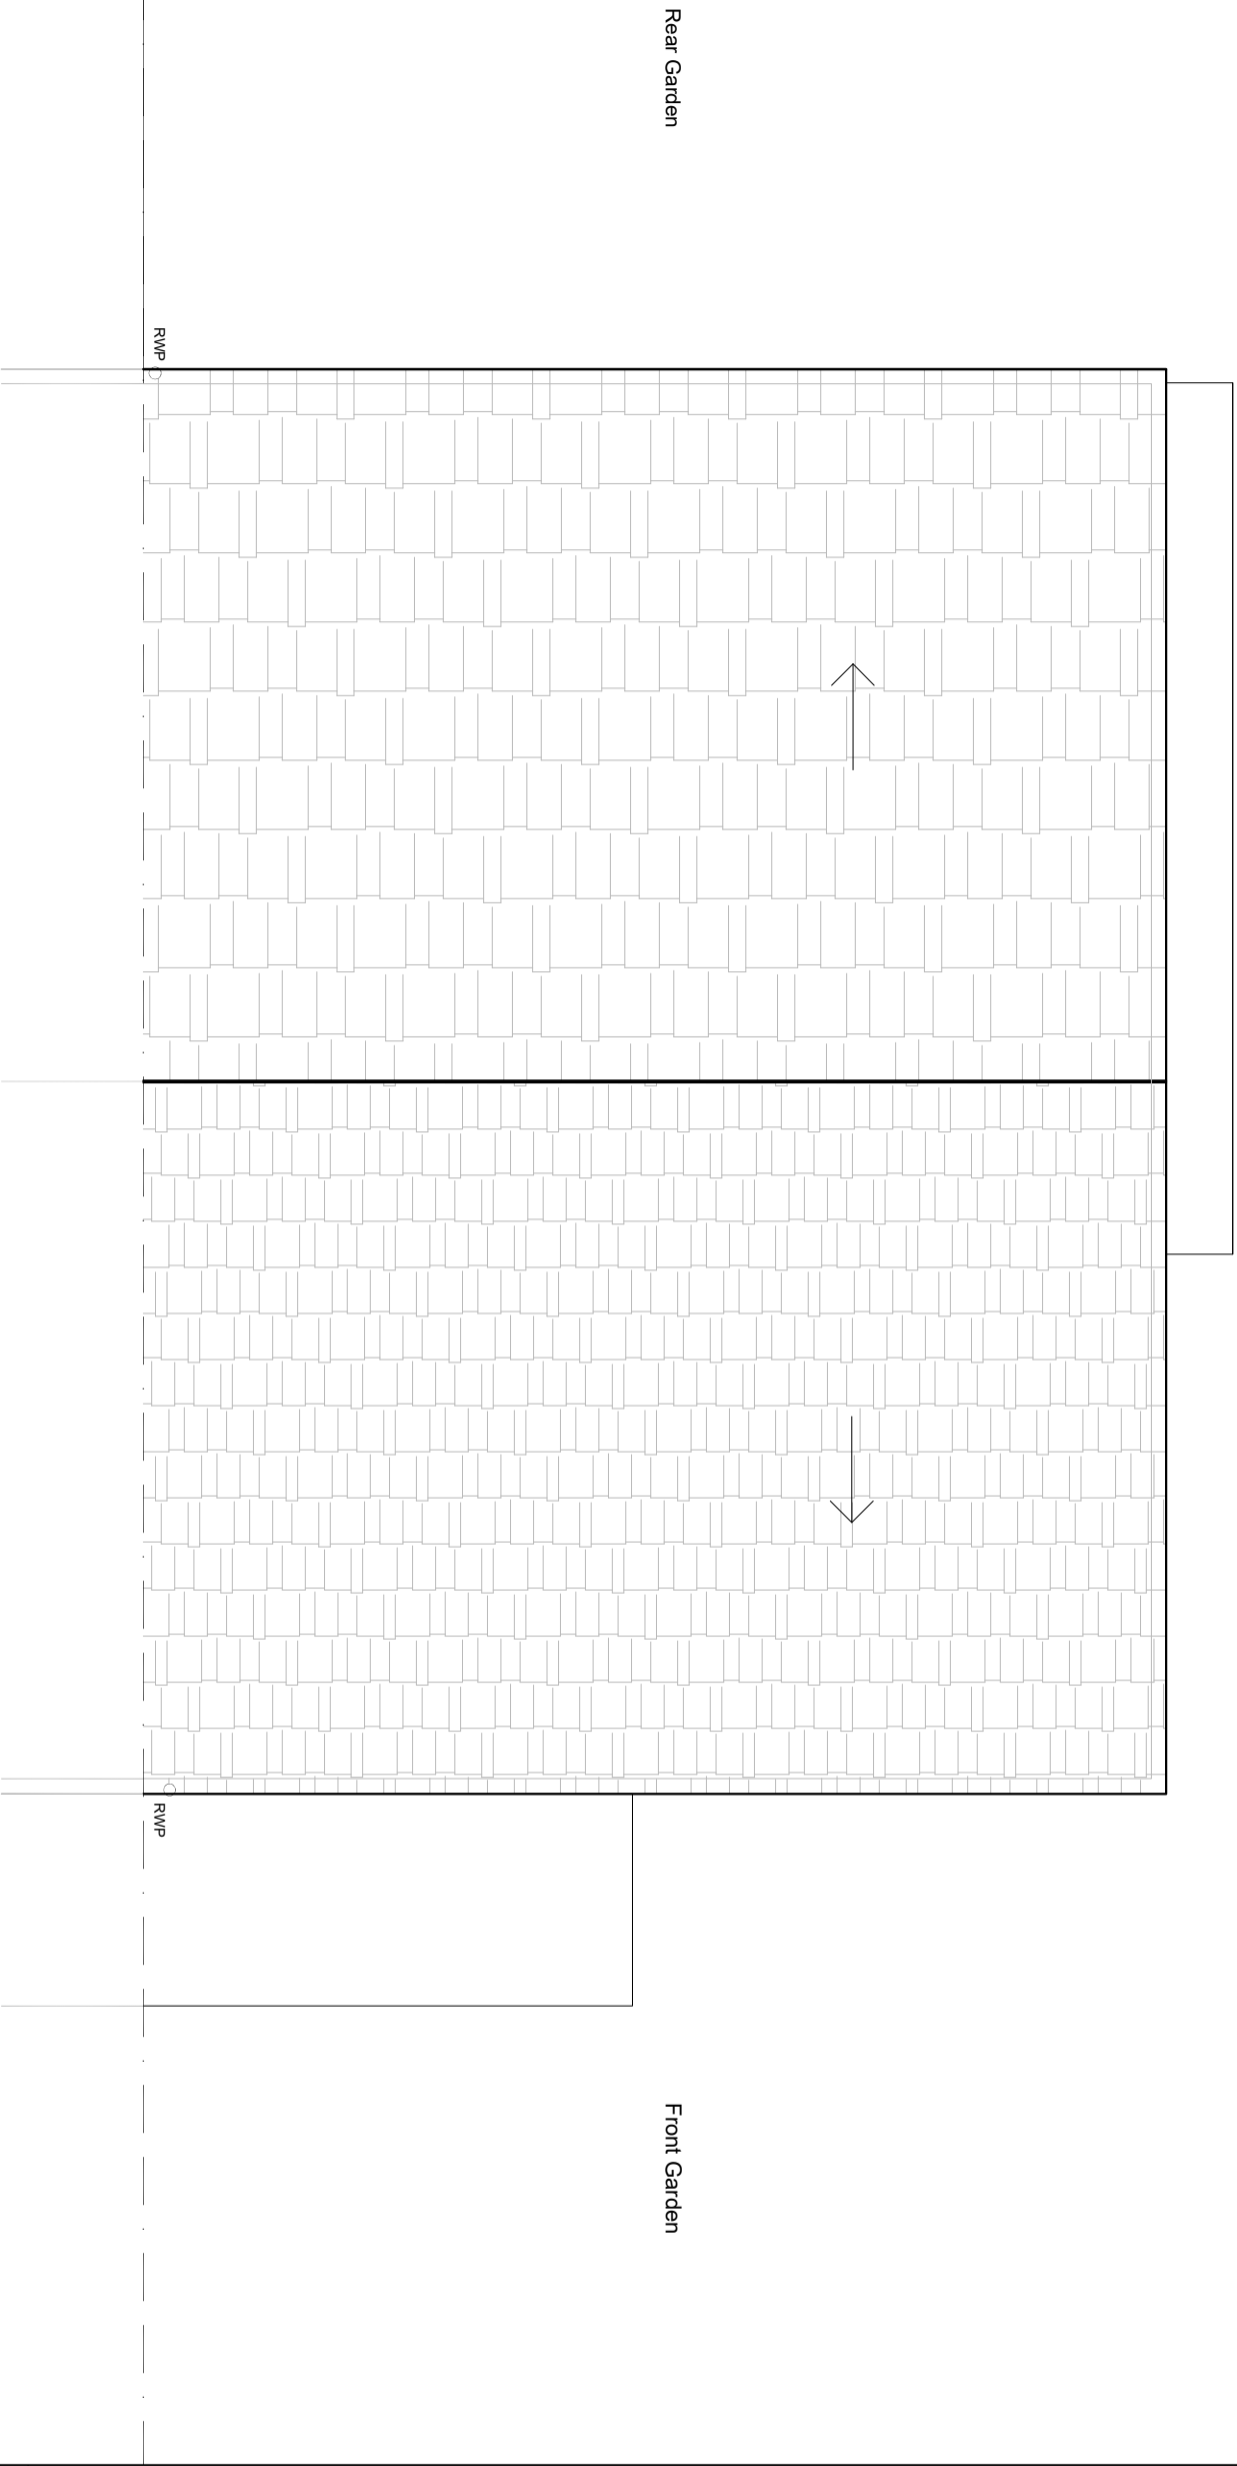

KEY

KASIA WHITFIELD DESIGN

KASIA WHITFIELD
1, 2023 MILLERS
M. 07788203533

JOB
55 FELLOWS ROAD
LONDON NW3 3DX

TITLE
ROOF PLAN
AS EXISTING

DATE	SCALE	STATUS
2022.11.10	1:50@A3	EXISTING

PROJECT NO.	DRAWING NO.	REVISION
FR55	EX2