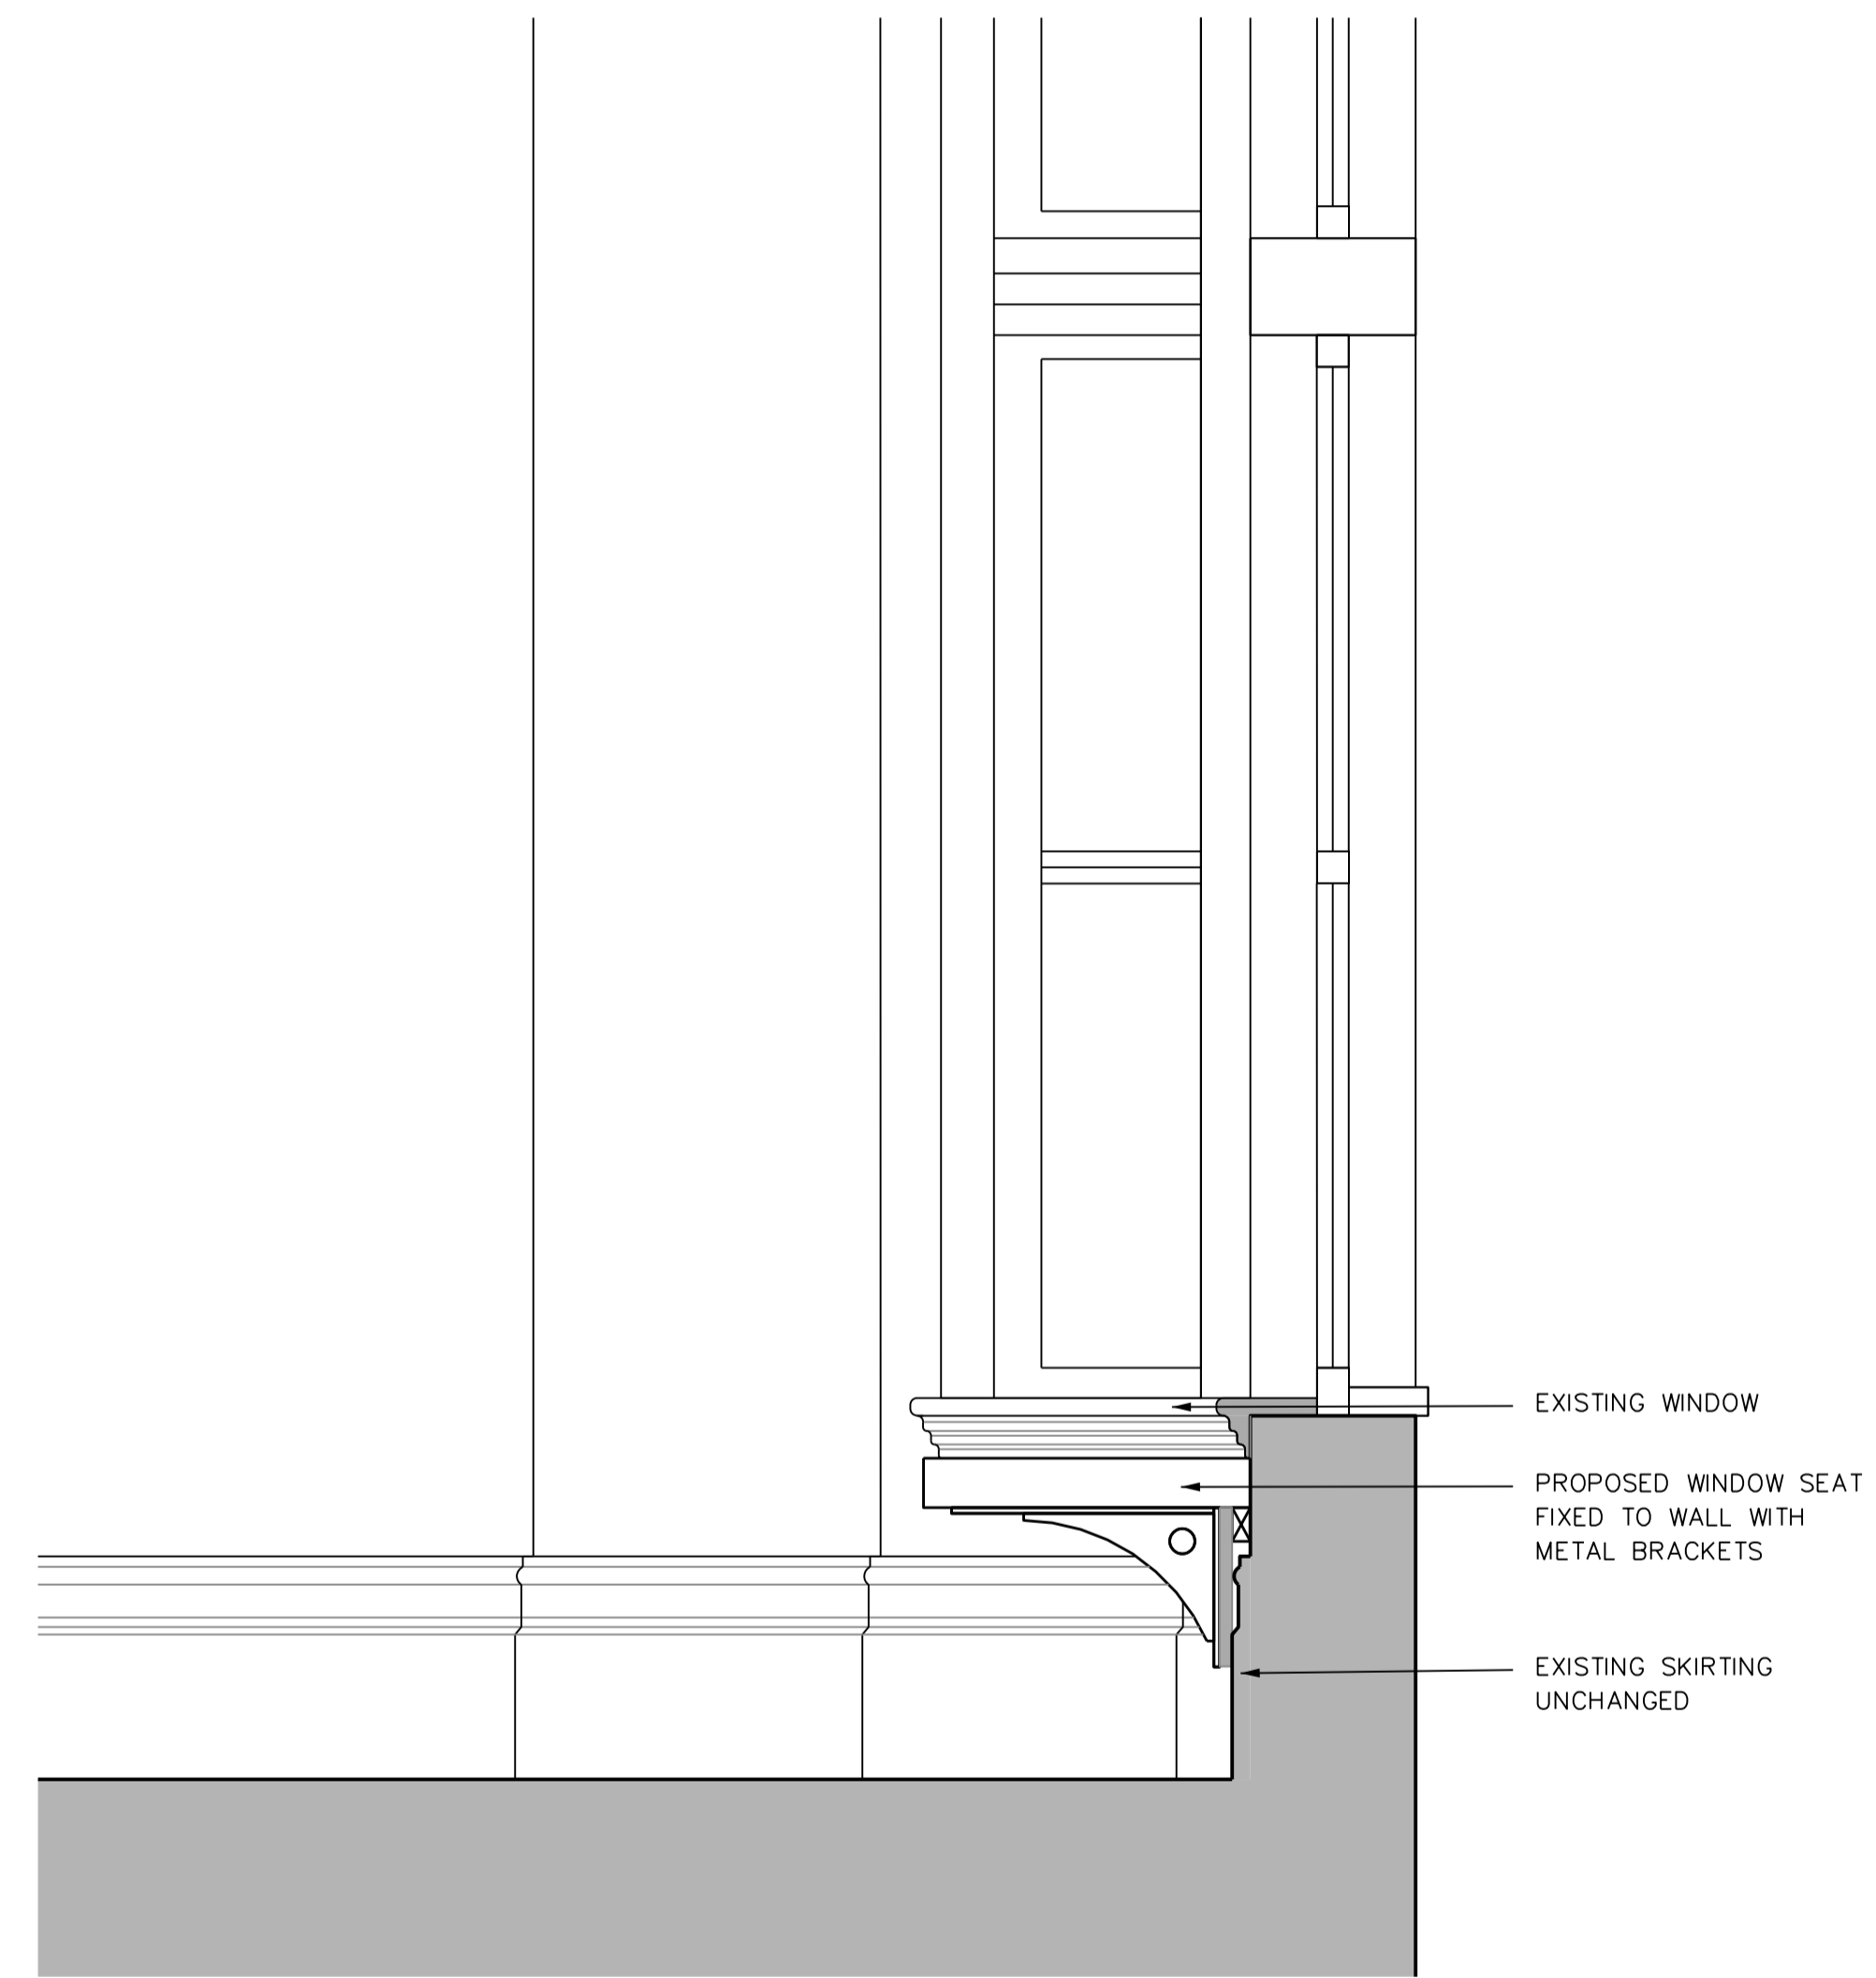

DETAIL A  
INTERIOR WINDOW

DETAIL B  
BAY WINDOW BENCH SEAT

REPLACEMENT CEILING LIGHTS  
SHELLEY SURFACE MOUNTED CEILING LIGHTS WITH FROSTED BELL SHADE BY NIGEL TYAS

|   |  |
|---|--|
| <b>KIRKHAM SHEIDOW</b><br>ARCHITECTS<br>38 SWAN STREET BOXFORD SUDBURY<br>SUFFOLK CO10 5NZ<br>TEL 01787 211670<br>MOBILE 07976 298123<br>e-mail design@kirkhamsheward.co.uk |  |
| PROJECT   | 6 GAINSBOROUGH GARDENS<br>LONDON NW3 1BJ                               |
| TITLE   | GENERAL REDECORATION WITH<br>MINOR INTERNAL ALTERATIONS<br>DETAILS # 2 |
| SCALES  | 1:10   |
| DATE  | OCTOBER 2022   |
| NUMBER  | 2216/04  |
| REVISIONS   |  |