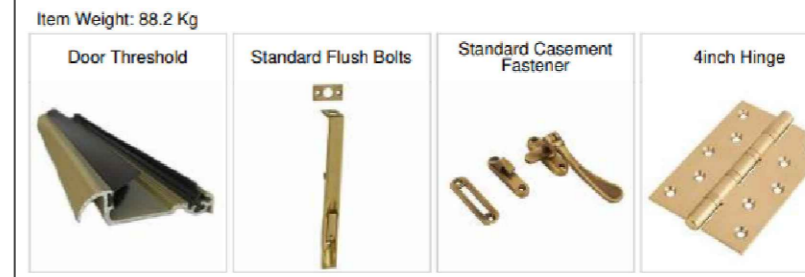

Draughtseal and Overhaul and Fit 1 New Pair of Sashes in Solid Sapele Hardwood

Moulding and Glazing Bar
 Lambs Tongue, 24 mm Glazing Bar
 Sash Horn
 Top: Type H, Bottom: No horn
 Heritage Double Glazing - Top
 4mm Thermaglass Toughened - Argon Filled, Black spacer - 4mm Float Toughened
 Heritage Double Glazing - Bottom
 4mm Thermaglass Toughened - Argon Filled, Black spacer - 4mm Float Toughened
 Paint / Finish
 Internal: TBC, External: TBC
 Ironmongery
 1 x Restrictor Strike Plates Pair, 2 x Standard Lifter, 4 x Standard Pulley, 1 x Standard Sash Fastener, 1 x Ventlock Restrictors Pair in TBC
 Notes
 See Product Specification: NSIE / TR 7

FIRST FLOOR

FIRST FLOOR
 MASTER BATHROOM
 W24

Supply & Install a complete new 45mm Traditional French door in Solid Sapele Hardwood

Moulding and Glazing Bar
 Ovolo, 24 mm Glazing Bar
 Heritage Double Glazing - Door Leaf
 4mm Thermaglass Toughened - Argon Filled, Black spacer - 4mm Float Toughened
 Heritage Double Glazing - Direct Glazed Unit
 4mm Thermaglass Toughened - Argon Filled, Black spacer - 4mm Float Toughened
 Paint / Finish
 Internal: TBC, External: TBC, Cill: TBC
 Ironmongery
 1 x Door Threshold, 2 x Standard Casement Fastener, 4 x Standard Flush Bolts in TBC and 6 x 4inch Hinge in Polished Brass
 Notes
 See Product Specification: NDF

FIRST FLOOR
 BATHROOM
 W20

Draughtseal and Overhaul and Fit 1 New Pair of Sashes in Solid Sapele Hardwood

Moulding and Glazing Bar
 Lambs Tongue, 24 mm Glazing Bar
 Sash Horn
 Top: Type H, Bottom: No horn
 Heritage Double Glazing - Top
 4mm Thermaglass Toughened - Argon Filled, Black spacer - 4mm Float Toughened
 Heritage Double Glazing - Bottom
 4mm Thermaglass Toughened - Argon Filled, Black spacer - 4mm Float Toughened
 Paint / Finish
 Internal: TBC, External: TBC
 Ironmongery
 1 x Restrictor Strike Plates Pair, 2 x Standard Lifter, 4 x Standard Pulley, 1 x Standard Sash Fastener, 1 x Ventlock Restrictors Pair in TBC
 Notes
 See Product Specification: NSIE / TR 7