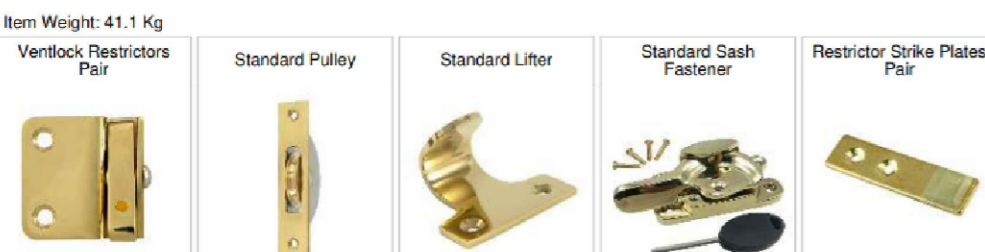

Draughtseal and Overhaul and Fit 1 New Pair of Sashes in Solid Sapele Hardwood

Moulding and Glazing Bar
 Lambs Tongue, 24 mm Glazing Bar
 Sash Horn
 Top: Type H, Bottom: No horn
 Heritage Double Glazing - Top
 4mm Thermaglass Toughened - Argon Filled, Black spacer - 4mm Float Toughened
 Heritage Double Glazing - Bottom
 4mm Thermaglass Toughened - Argon Filled, Black spacer - 4mm Float Toughened
 Paint / Finish
 Internal: TBC, External: TBC
 Ironmongery
 1 x Restrictor Strike Plates Pair, 2 x Standard Lifter, 4 x Standard Pulley, 1 x Standard Sash Fastener, 1 x Ventlock Restrictors Pair in TBC
 Notes
 See Product Specification: NSIE / TR 7

FIRST FLOOR
 MASTER BEDROOM
 W21 W22 W23

FIRST FLOOR
 NEW DRESSING ROOM & BED 1
 W17 W18 W19

Draughtseal and Overhaul and Fit 1 New Pair of Sashes in Solid Sapele Hardwood

Moulding and Glazing Bar
 Lambs Tongue, 24 mm Glazing Bar
 Sash Horn
 Top: Type H, Bottom: No horn
 Heritage Double Glazing - Top
 4mm Thermaglass Toughened - Argon Filled, Black spacer - 4mm Float Toughened
 Heritage Double Glazing - Bottom
 4mm Thermaglass Toughened - Argon Filled, Black spacer - 4mm Float Toughened
 Paint / Finish
 Internal: TBC, External: TBC
 Ironmongery
 1 x Restrictor Strike Plates Pair, 2 x Standard Lifter, 4 x Standard Pulley, 1 x Standard Sash Fastener, 1 x Ventlock Restrictors Pair in TBC
 Notes
 See Product Specification: NSIE / TR 7