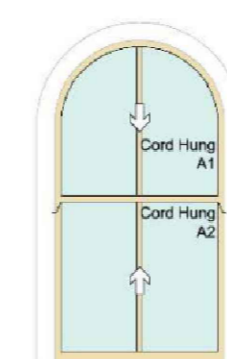

FIRST FLOOR

FIRST FLOOR
 MASTER BATHROOM
 W24

Supply & Install a complete new 45mm Traditional French door in Solid Sapele Hardwood

Moulding and Glazing Bar
 Ovolo, 24 mm Glazing Bar
 Heritage Double Glazing - Door Leaf
 4mm Thermaglass Toughened - Argon Filled, Black spacer - 4mm Float Toughened
 Heritage Double Glazing - Direct Glazed Unit
 4mm Thermaglass Toughened - Argon Filled, Black spacer - 4mm Float Toughened
 Paint / Finish
 Internal: TBC, External: TBC, Cill: TBC
 Ironmongery
 1 x Door Threshold, 2 x Standard Casement Fastener, 4 x Standard Flush Bolts in TBC and 6 x 4inch Hinge in Polished Brass
 Notes
 See Product Specification: NDF

FIRST FLOOR
 BATHROOM
 W20

Draughtseal and Overhaul and Fit 1 New Pair of Sashes in Solid Sapele Hardwood

Moulding and Glazing Bar
 Lambs Tongue, 24 mm Glazing Bar
 Sash Horn
 Top: Type H, Bottom: No horn
 Heritage Double Glazing - Top
 4mm Thermaglass Toughened - Argon Filled, Black spacer - 4mm Float Toughened
 Heritage Double Glazing - Bottom
 4mm Thermaglass Toughened - Argon Filled, Black spacer - 4mm Float Toughened
 Paint / Finish
 Internal: TBC, External: TBC
 Ironmongery
 1 x Restrictor Strike Plates Pair, 2 x Standard Lifter, 4 x Standard Pulley, 1 x Standard Sash Fastener, 1 x Ventlock Restrictors Pair in TBC
 Notes
 See Product Specification: NSIE / TR 7