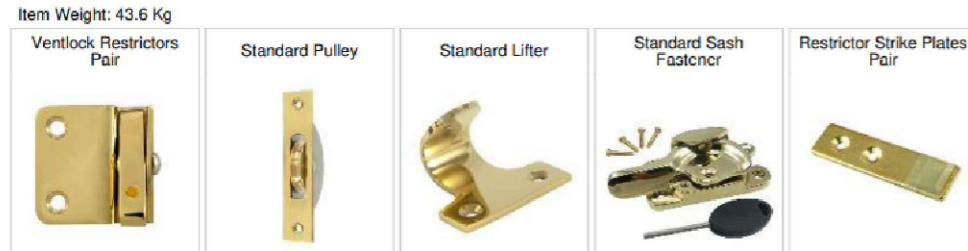

Draughtseal and Overhaul and Fit 1 New Pair of Sashes in Solid Sapele Hardwood

Moulding and Glazing Bar
 Lambs Tongue, 24 mm Glazing Bar
 Sash Horn
 Top: Type H, Bottom: No horn
 Heritage Double Glazing - Top
 4mm Thermaglass Toughened - Argon Filled, Black spacer - 4mm Float Toughened
 Heritage Double Glazing - Bottom
 4mm Thermaglass Toughened - Argon Filled, Black spacer - 4mm Float Toughened
 Paint / Finish
 Internal: TBC, External: TBC
 Ironmongery
 1 x Restrictor Strike Plates Pair, 2 x Standard Lifter, 4 x Standard Pulley, 1 x Standard Sash Fastener, 1 x Ventlock Restrictors Pair in TBC
 Notes
 See Product Specification: NSIE / TR 7

FIRST FLOOR
 MASTER BEDROOM
 W21 W22 W23

FIRST FLOOR
 NEW DRESSING ROOM & BED 1
 W17 W18 W19

Draughtseal and Overhaul and Fit 1 New Pair of Sashes in Solid Sapele Hardwood

Moulding and Glazing Bar
 Lambs Tongue, 24 mm Glazing Bar
 Sash Horn
 Top: Type H, Bottom: No horn
 Heritage Double Glazing - Top
 4mm Thermaglass Toughened - Argon Filled, Black spacer - 4mm Float Toughened
 Heritage Double Glazing - Bottom
 4mm Thermaglass Toughened - Argon Filled, Black spacer - 4mm Float Toughened
 Paint / Finish
 Internal: TBC, External: TBC
 Ironmongery
 1 x Restrictor Strike Plates Pair, 2 x Standard Lifter, 4 x Standard Pulley, 1 x Standard Sash Fastener, 1 x Ventlock Restrictors Pair in TBC
 Notes
 See Product Specification: NSIE / TR 7