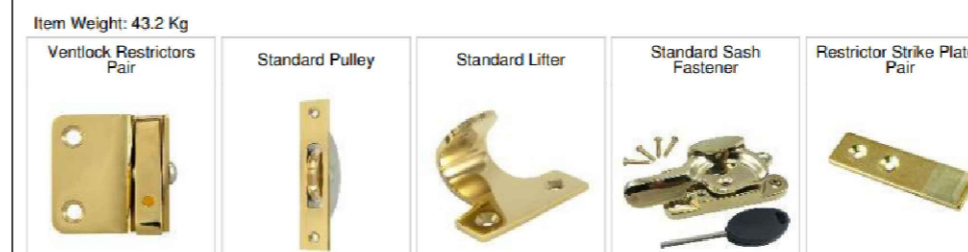

FIRST FLOOR
 BATHROOM
 W20

Draughtseal and Overhaul and Fit 1 New Pair of Sashes in Solid Sapele Hardwood

Moulding and Glazing Bar
 Lambs Tongue, 24 mm Glazing Bar
 Sash Horn
 Top: Type H, Bottom: No horn
 Heritage Double Glazing - Top
 4mm Thermaglass Toughened - Argon Filled, Black spacer - 4mm Float Toughened
 Heritage Double Glazing - Bottom
 4mm Thermaglass Toughened - Argon Filled, Black spacer - 4mm Float Toughened
 Paint / Finish
 Internal: TBC, External: TBC
 Ironmongery
 1 x Restrictor Strike Plates Pair, 2 x Standard Lifter, 4 x Standard Pulley, 1 x Standard Sash Fastener, 1 x Ventlock Restrictors Pair in TBC
 Notes
 See Product Specification: NSIE / TR 7