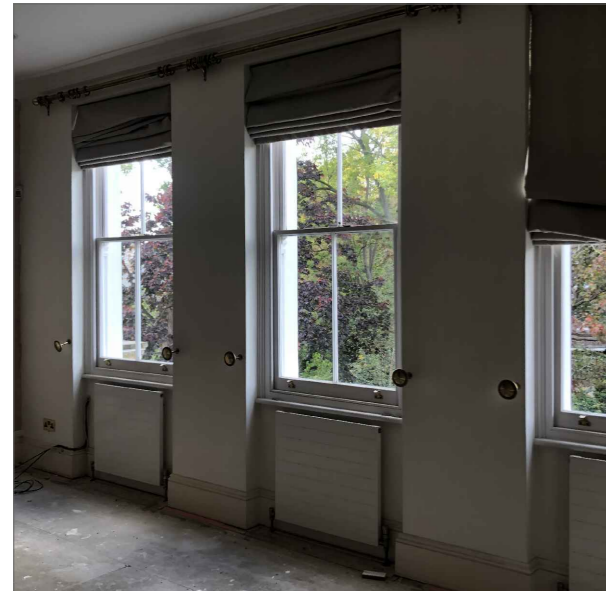

Draughtseal and Overhaul and Fit 1 New Pair of Sashes in Solid Sapele Hardwood

Moulding and Glazing Bar
 Lambs Tongue, 24 mm Glazing Bar
 Sash Horn
 Top: Type H, Bottom: No horn
 Heritage Double Glazing - Top
 4mm Thermaglass Toughened - Argon Filled, Black spacer - 4mm Float Toughened
 Heritage Double Glazing - Bottom
 4mm Thermaglass Toughened - Argon Filled, Black spacer - 4mm Float Toughened
 Paint / Finish
 Internal: TBC, External: TBC
 Ironmongery
 1 x Restrictor Strike Plates Pair, 2 x Standard Lifter, 4 x Standard Pulley, 1 x Standard Sash Fastener, 1 x Ventlock Restrictors Pair in TBC
 Notes
 See Product Specification: NSIE / TR 7

FIRST FLOOR

FIRST FLOOR
 MASTER BATHROOM
 W24

Supply & Install a complete new 45mm Traditional French door in Solid Sapele Hardwood

Moulding and Glazing Bar
 Ovolo, 24 mm Glazing Bar
 Heritage Double Glazing - Door Leaf
 4mm Thermaglass Toughened - Argon Filled, Black spacer - 4mm Float Toughened
 Heritage Double Glazing - Direct Glazed Unit
 4mm Thermaglass Toughened - Argon Filled, Black spacer - 4mm Float Toughened
 Paint / Finish
 Internal: TBC, External: TBC, Cill: TBC
 Ironmongery
 1 x Door Threshold, 2 x Standard Casement Fastener, 4 x Standard Flush Bolts in TBC and 6 x 4inch Hinge in Polished Brass
 Notes
 See Product Specification: NDF