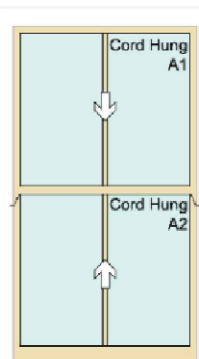

Draughtseal and Overhaul and Fit 1 New Pair of Sashes in Solid Sapele Hardwood

Moulding and Glazing Bar
 Lambs Tongue, 24 mm Glazing Bar
 Sash Horn
 Top: Type H, Bottom: No horn
 Heritage Double Glazing - Top
 4mm Thermaglass Toughened - Argon Filled, Black spacer - 4mm Float Toughened
 Heritage Double Glazing - Bottom
 4mm Thermaglass Toughened - Argon Filled, Black spacer - 4mm Float Toughened
 Paint / Finish
 Internal: TBC, External: TBC
 Ironmongery
 1 x Restrictor Strike Plates Pair, 2 x Standard Lifter, 4 x Standard Pulley, 1 x Standard Sash Fastener, 1 x Ventlock Restrictors Pair in TBC
 Notes
 See Product Specification: NSIE / TR 7

FIRST FLOOR
 MASTER BEDROOM
 W21 W22 W23

FIRST FLOOR
 NEW DRESSING ROOM & BED 1
 W17 W18 W19

Draughtseal and Overhaul and Fit 1 New Pair of Sashes in Solid Sapele Hardwood

Moulding and Glazing Bar
 Lambs Tongue, 24 mm Glazing Bar
 Sash Horn
 Top: Type H, Bottom: No horn
 Heritage Double Glazing - Top
 4mm Thermaglass Toughened - Argon Filled, Black spacer - 4mm Float Toughened
 Heritage Double Glazing - Bottom
 4mm Thermaglass Toughened - Argon Filled, Black spacer - 4mm Float Toughened
 Paint / Finish
 Internal: TBC, External: TBC
 Ironmongery
 1 x Restrictor Strike Plates Pair, 2 x Standard Lifter, 4 x Standard Pulley, 1 x Standard Sash Fastener, 1 x Ventlock Restrictors Pair in TBC
 Notes
 See Product Specification: NSIE / TR 7