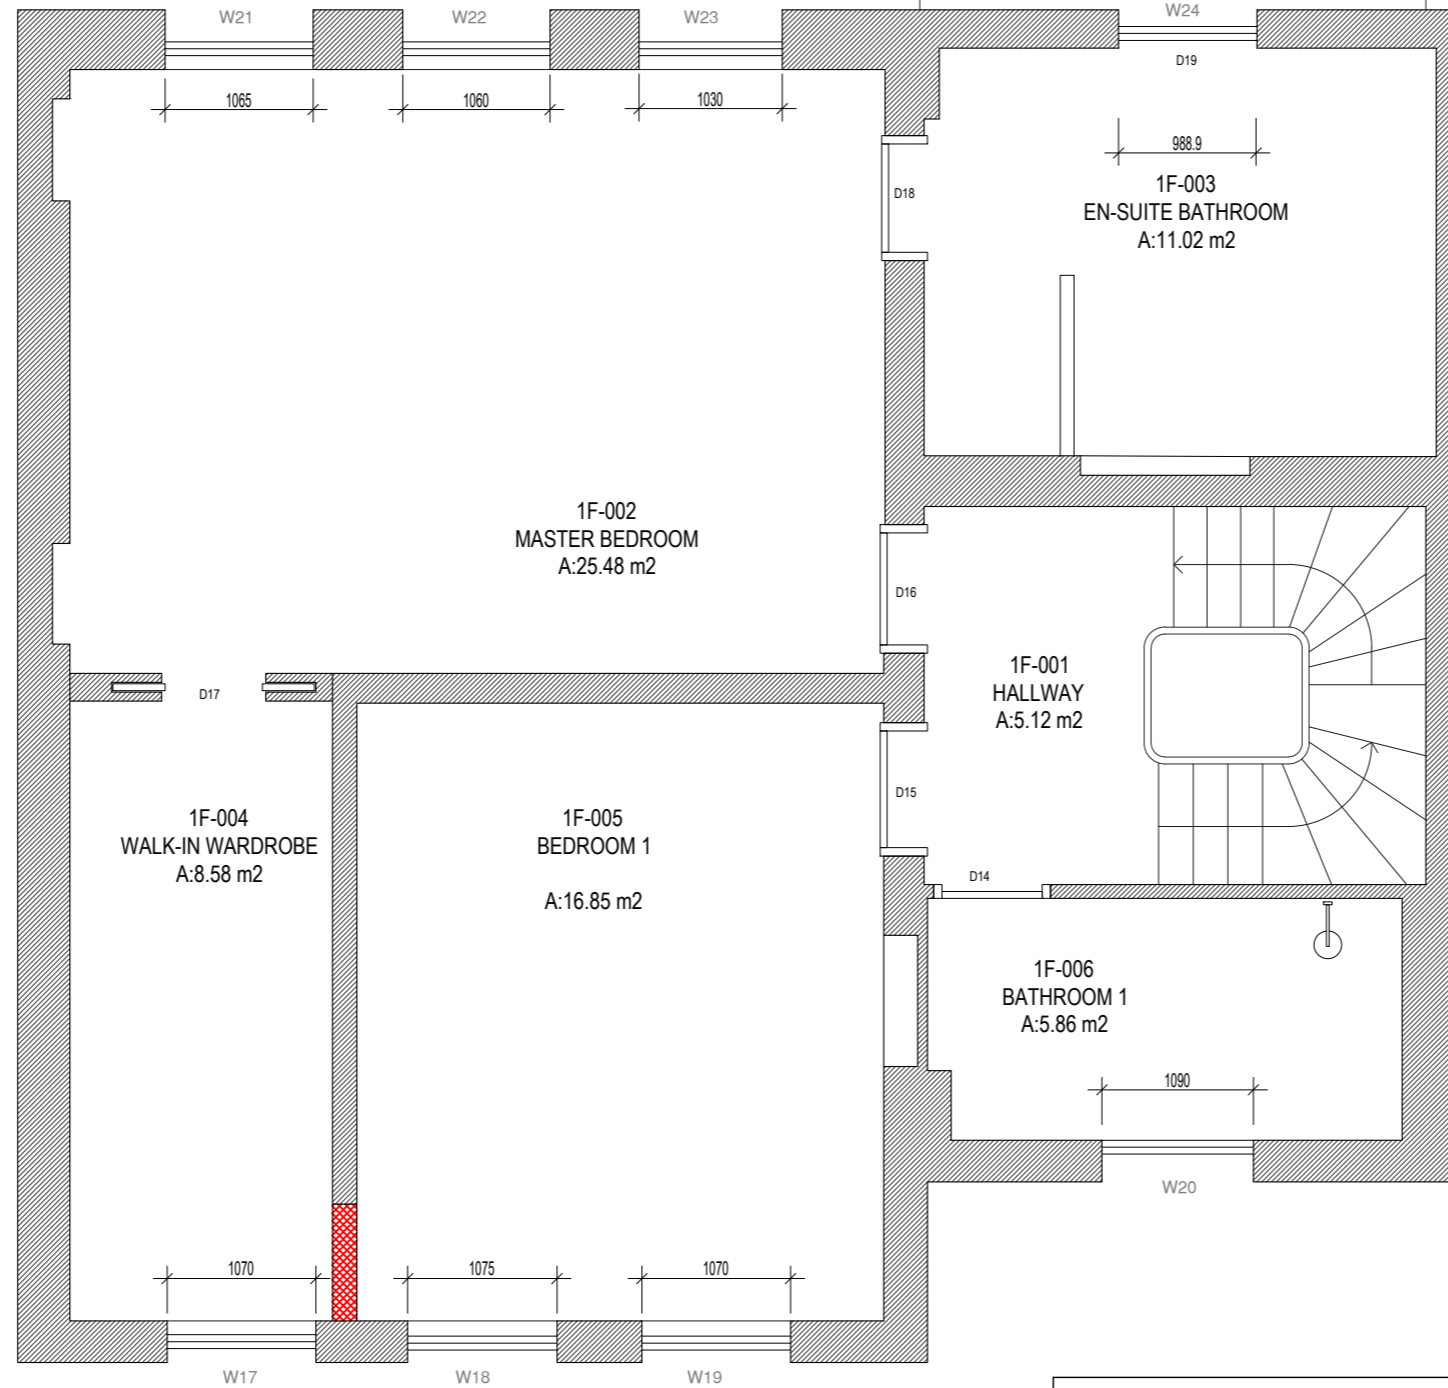

FIRST FLOOR
 MASTER BEDROOM
 W21 W22 W23

FIRST FLOOR
 NEW DRESSING ROOM & BED 1
 W17 W18 W19

Draughtseal and Overhaul and Fit 1 New Pair of Sashes in Solid Sapele Hardwood

Moulding and Glazing Bar
 Lambs Tongue, 24 mm Glazing Bar
 Sash Horn
 Top: Type H, Bottom: No horn
 Heritage Double Glazing - Top
 4mm Thermaglass Toughened - Argon Filled, Black spacer - 4mm Float Toughened
 Heritage Double Glazing - Bottom
 4mm Thermaglass Toughened - Argon Filled, Black spacer - 4mm Float Toughened
 Paint / Finish
 Internal: TBC, External: TBC
 Ironmongery
 1 x Restrictor Strike Plates Pair, 2 x Standard Lifter, 4 x Standard Pulley, 1 x Standard Sash Fastener, 1 x Ventlock Restrictors Pair in TBC
 Notes
 See Product Specification: NSIE / TR 7

FIRST FLOOR

FIRST FLOOR
 MASTER BATHROOM
 W24

Supply & Install a complete new 45mm Traditional French door in Solid Sapele Hardwood

Moulding and Glazing Bar
 Ovolo, 24 mm Glazing Bar
 Heritage Double Glazing - Door Leaf
 4mm Thermaglass Toughened - Argon Filled, Black spacer - 4mm Float Toughened
 Heritage Double Glazing - Direct Glazed Unit
 4mm Thermaglass Toughened - Argon Filled, Black spacer - 4mm Float Toughened
 Paint / Finish
 Internal: TBC, External: TBC, Cill: TBC
 Ironmongery
 1 x Door Threshold, 2 x Standard Casement Fastener, 4 x Standard Flush Bolts in TBC and 6 x 4inch Hinge in Polished Brass
 Notes
 See Product Specification: NDF