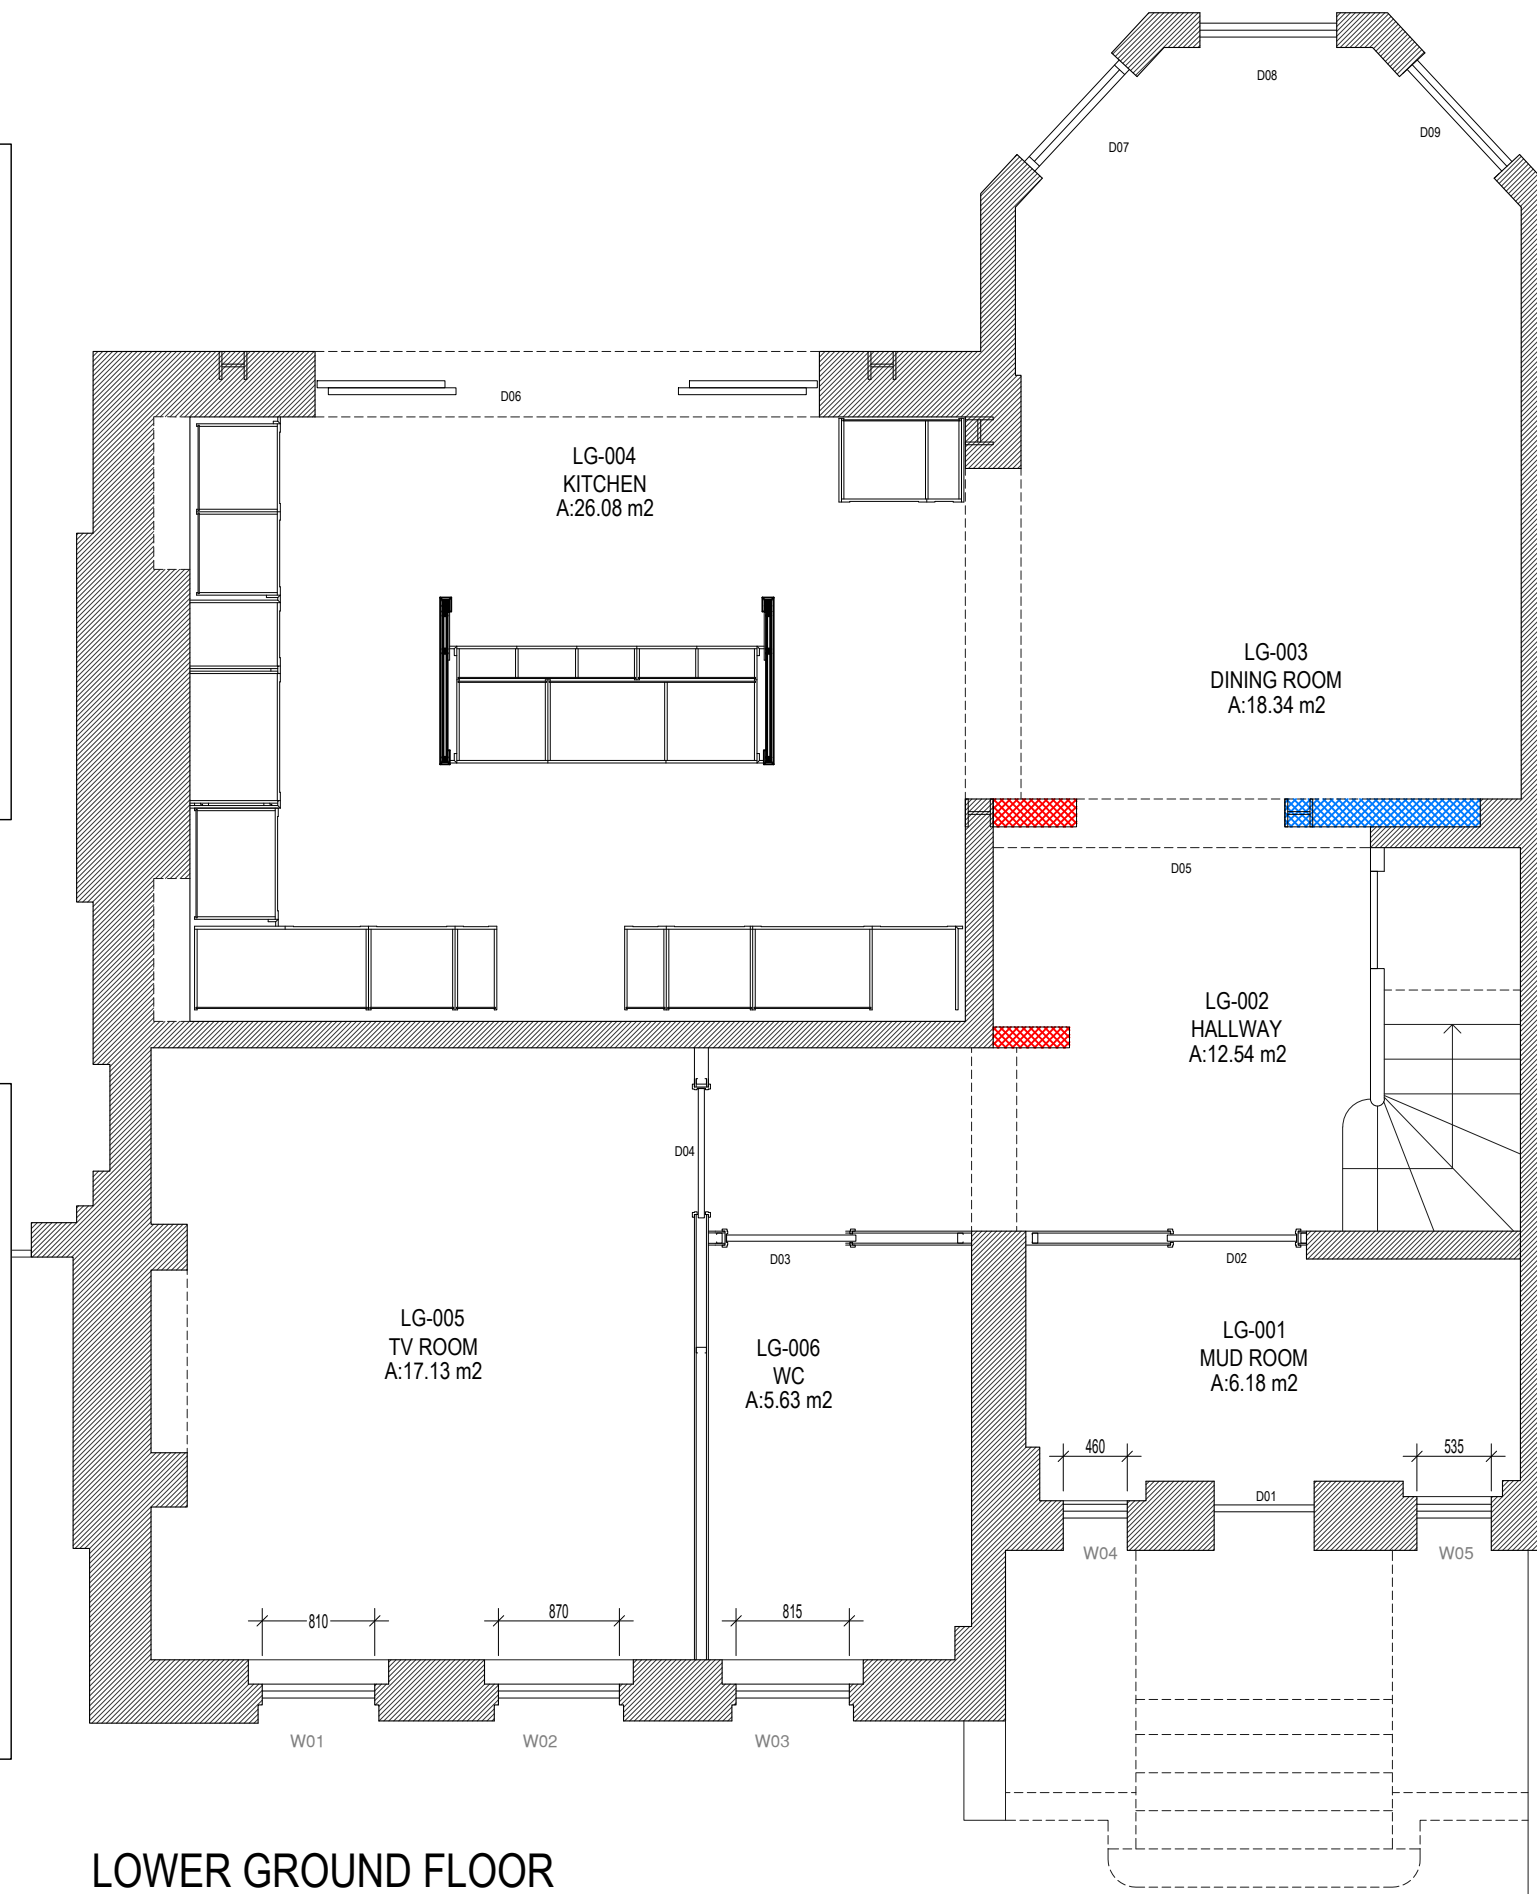

LOWER GROUND
NEW WC WITH OPAQUE GLAZING
W03

LOWER GROUND FLOOR

Supply & Install a complete new 47mm Traditional casement window in Solid Sapele Hardwood

Moulding
Ovolo

Heritage Double Glazing - Casement
4mm Thermaglass Toughened - Argon Filled, Black spacer - 4mm Float Toughened