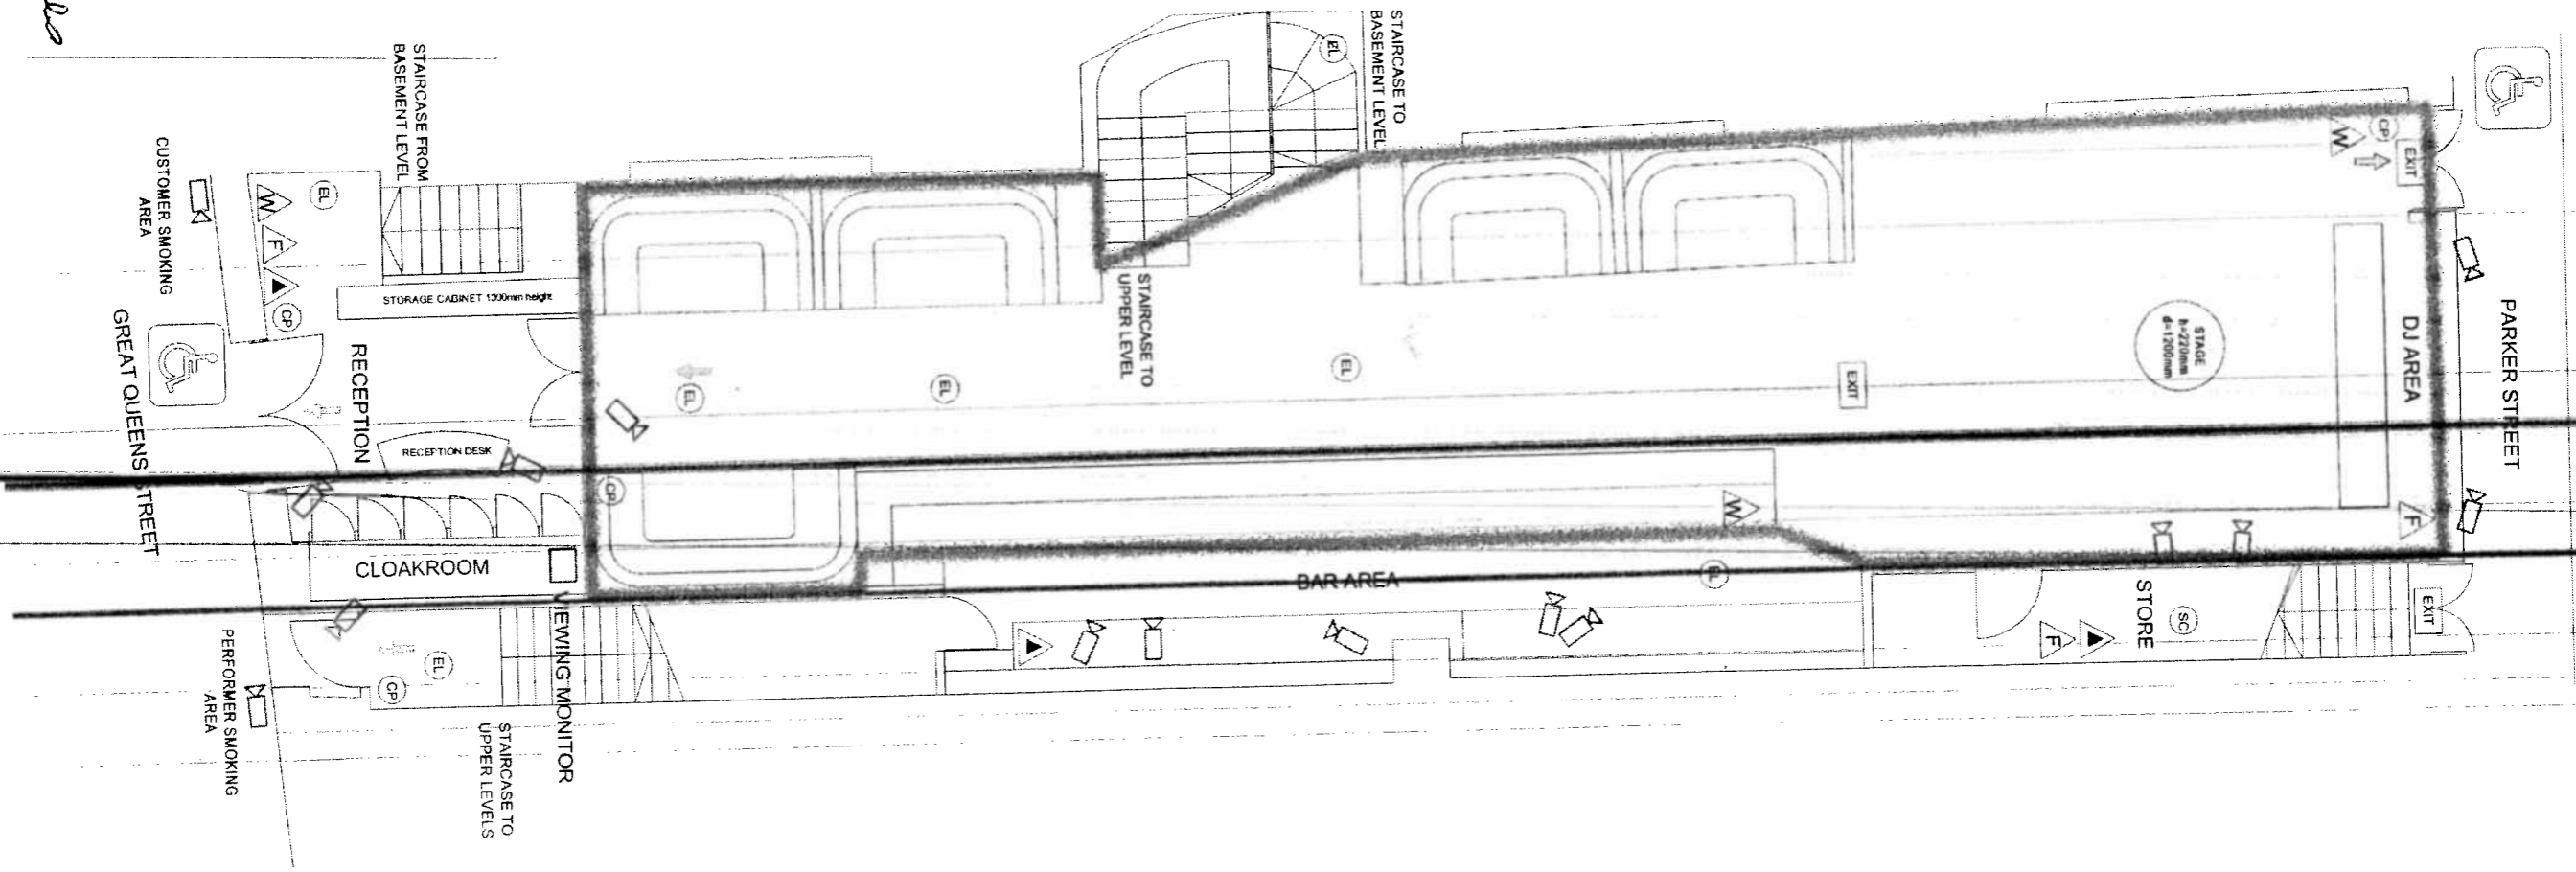

EXISTING GROUND FLOOR PLAN

Loose furniture is
indicative only
movable activities
occur anywhere
within the premises

RED ROOMS
4 GREAT QUEENS ST
LONDON
WC2

- LEGENDS**
- (CP) FIRE ALARM CALL POINT
 - (EL) EMERGENCY LIGHTING POINTS
 - (SC) STAIRCASE CABINET
 - ▲ 2.2KG CARBON DIOXIDE
 - ▲ FIRE BLANKET IN CABINET
 - W WATER EXTINGUISHER
 - EXIT FIRE EXIT SIGN
 - EXIT FIRE EXIT SIGN WITH LIGHT
 - VIEWING MONITOR
 - ↑ FIRE EXIT
 - ♿ DISABLE ACCESS EXIT

Drawing Reference: FRGF_C1
SCALE: 1:100 @A3
Revision: A012
Rev A002:
additional CCTV installed

DRAWING BY:
DORIAN HAXHIA