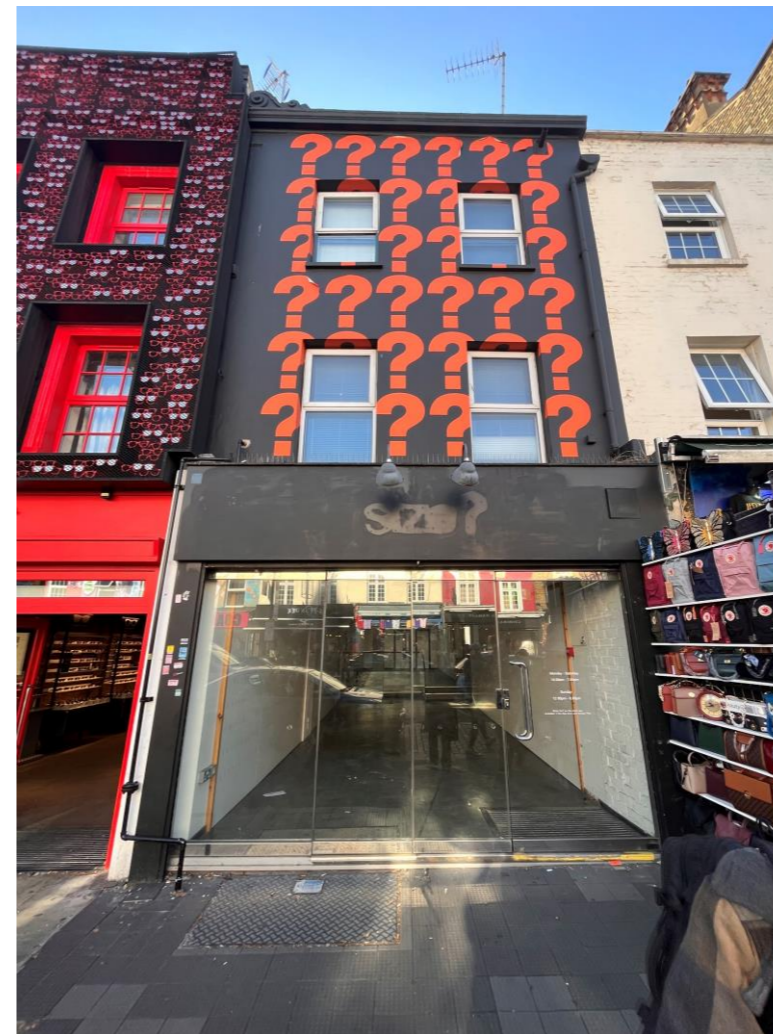

Ray Ban shop on 259 Camden High Street

261 Camden High Street:
Existing Shopfront with the shutters in closed position.

261 Camden High Street:
Existing Shopfront with the shutters in open position.
The main entrance of the ground floor shop and basement, is currently on the right-hand when looking at the above image.

Shop on 263 Camden High Street

IZIPIZI Camden – Existing Site Photographs – Street Views

Street View 1 – South of 261
Camden High Street

Street View 2 – North of 261
Camden High Street

Street View 3 – Opposite 261 Camden High Street