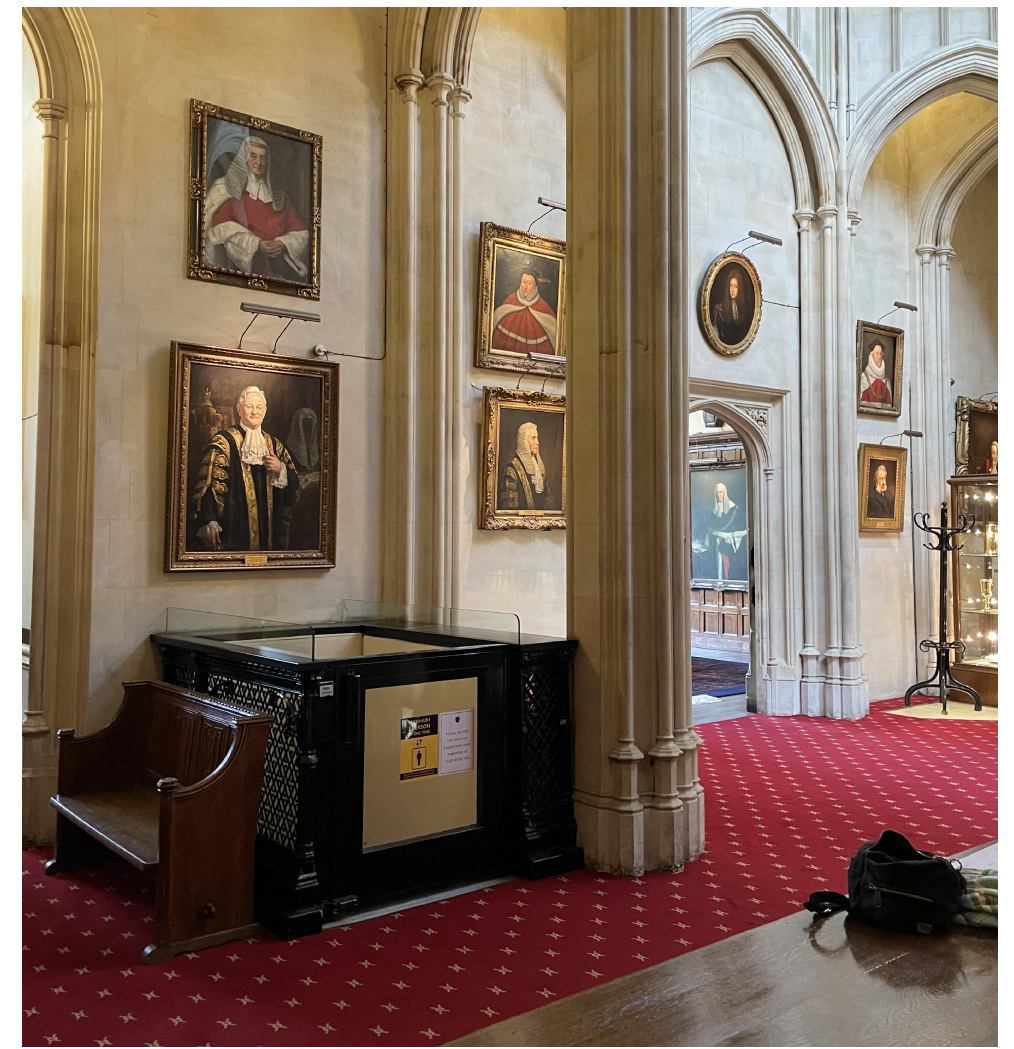

1. View of the vestibule

2. Existing lift - side view

3. Existing lift - side view

4. Floor light next to existing lift

5. Existing lift - front view

6. Existing lift - side elevation

<p>mail@stamosyeoharchitects</p> <p>1st Floor, Old Town Hall 354 Mare Street London, E8 1HR tel +44(0)2089861280</p>	<p>Drawing Title: <b>Site photos - sheet 3</b></p> <p>Project: <b>Great Hall, Lincoln's Inn Fields, WC2A 3TL</b></p>	<p>Client: <b>The Honorable Society of Lincoln's Inn Fields</b></p>	<p>Note -</p>	<p>Date -</p>	<p>Rev. -</p> <p><b>Stamos Yeoh architects</b></p> <p>Date: 11 / 07 / 2022</p> <p>Check by: Scale: - @ A3</p> <p>Drawing No: <b>SK220711/002</b></p>
--	--	---	-------------------	-------------------	--