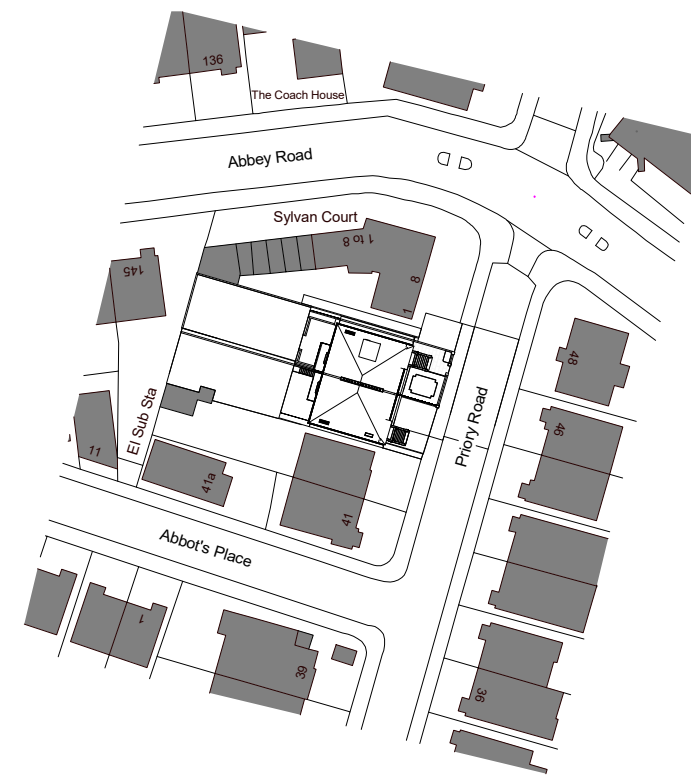

DO NOT SCALE FROM THIS DRAWING.
ALL DIMENSION TO BE CHECKED ON SITE.
COPYRIGHT RESERVED

Site Plan

Location Plan

REV/ISSUE	NOTE	DRN	DATE
*	Full Planning Application - dropped kerb	AG	20.01.2023

SCALE	DATE	DRN	CHK
@A3	26.01.2022	AG	MH

PROJECT
47 Priory Road, London, NW6 4NS

DRAWING
Existing Location and Site Plan

bubble architects STUDIO 205 THE BUSWORKS
39-41 NORTH ROAD
LONDON N7 9DP
WWW.BUBBLEARCHITECTS.CO.UK

JOB NO	DRAWING NO	REV
022011	Lo/Si-P-D-001	*