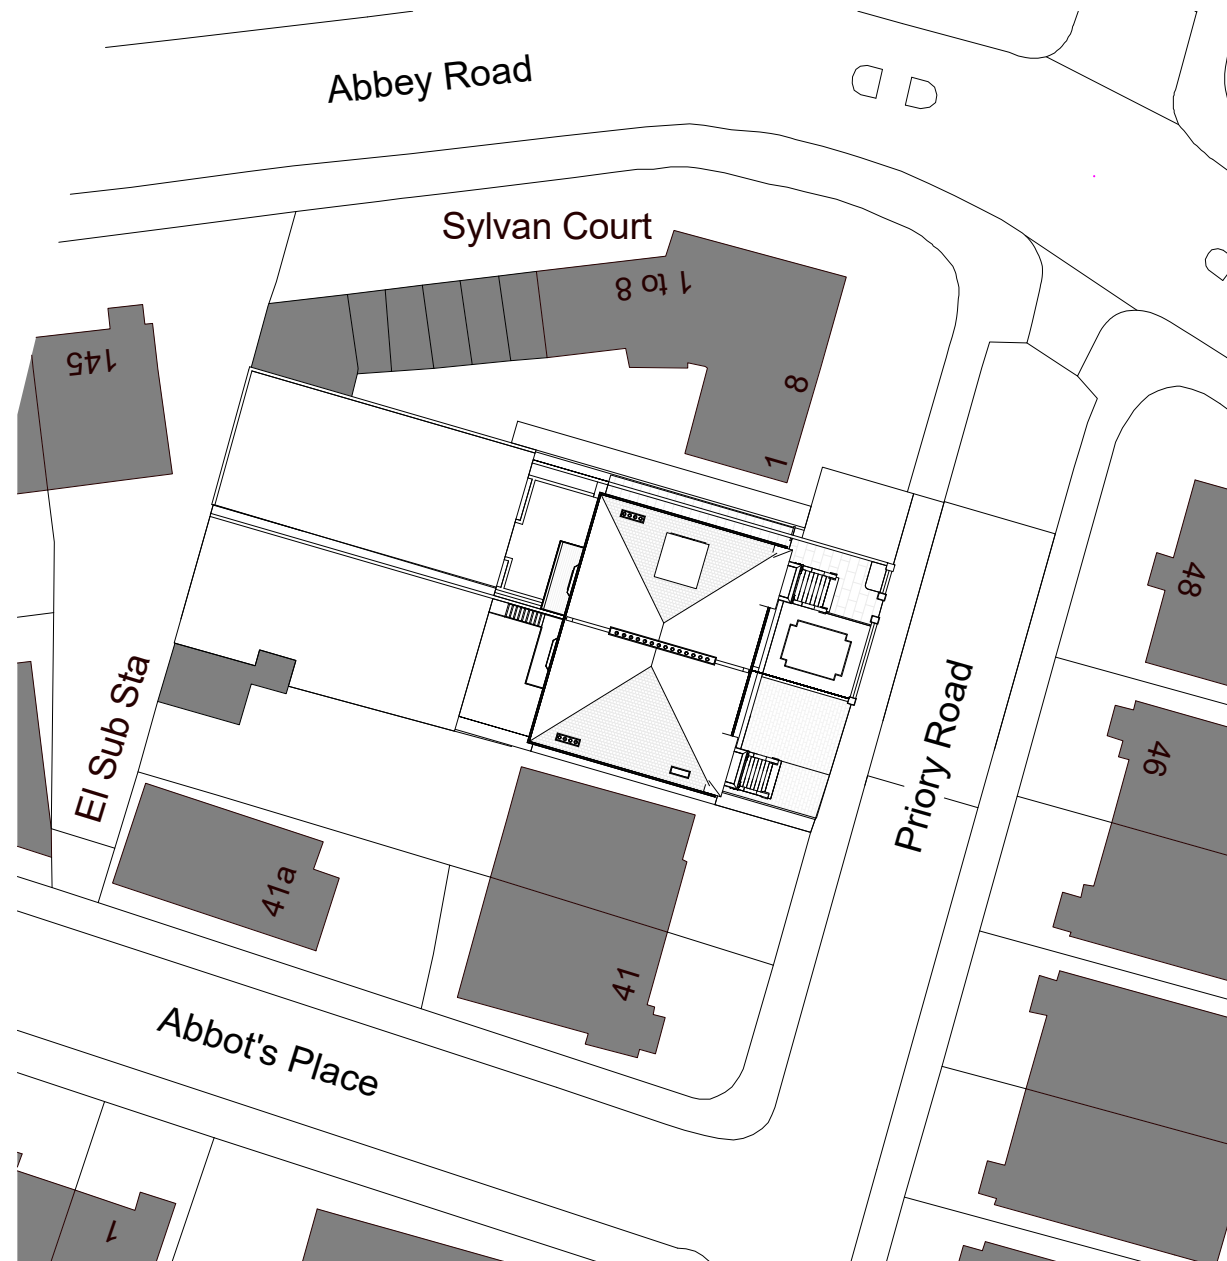

DO NOT SCALE FROM THIS DRAWING.
ALL DIMENSION TO BE CHECKED ON SITE.
COPYRIGHT RESERVED

Site Plan

Location Plan

REV/ISSUE	NOTE	DRN	DATE
*	Full Planning Application - dropped kerb	AG	20.01.2023

SCALE	DATE	DRN	CHK
@A3	26.01.2022	AG	MH

PROJECT
47 Priory Road, London, NW6 4NS

DRAWING
Existing Location and Site Plan

bubble architects STUDIO 205 THE BUSWORKS
39-41 NORTH ROAD
LONDON N7 9DP
WWW.BUBBLEARCHITECTS.CO.UK

JOB NO	DRAWING NO	REV
022011	Lo/Si-P-D-001	*