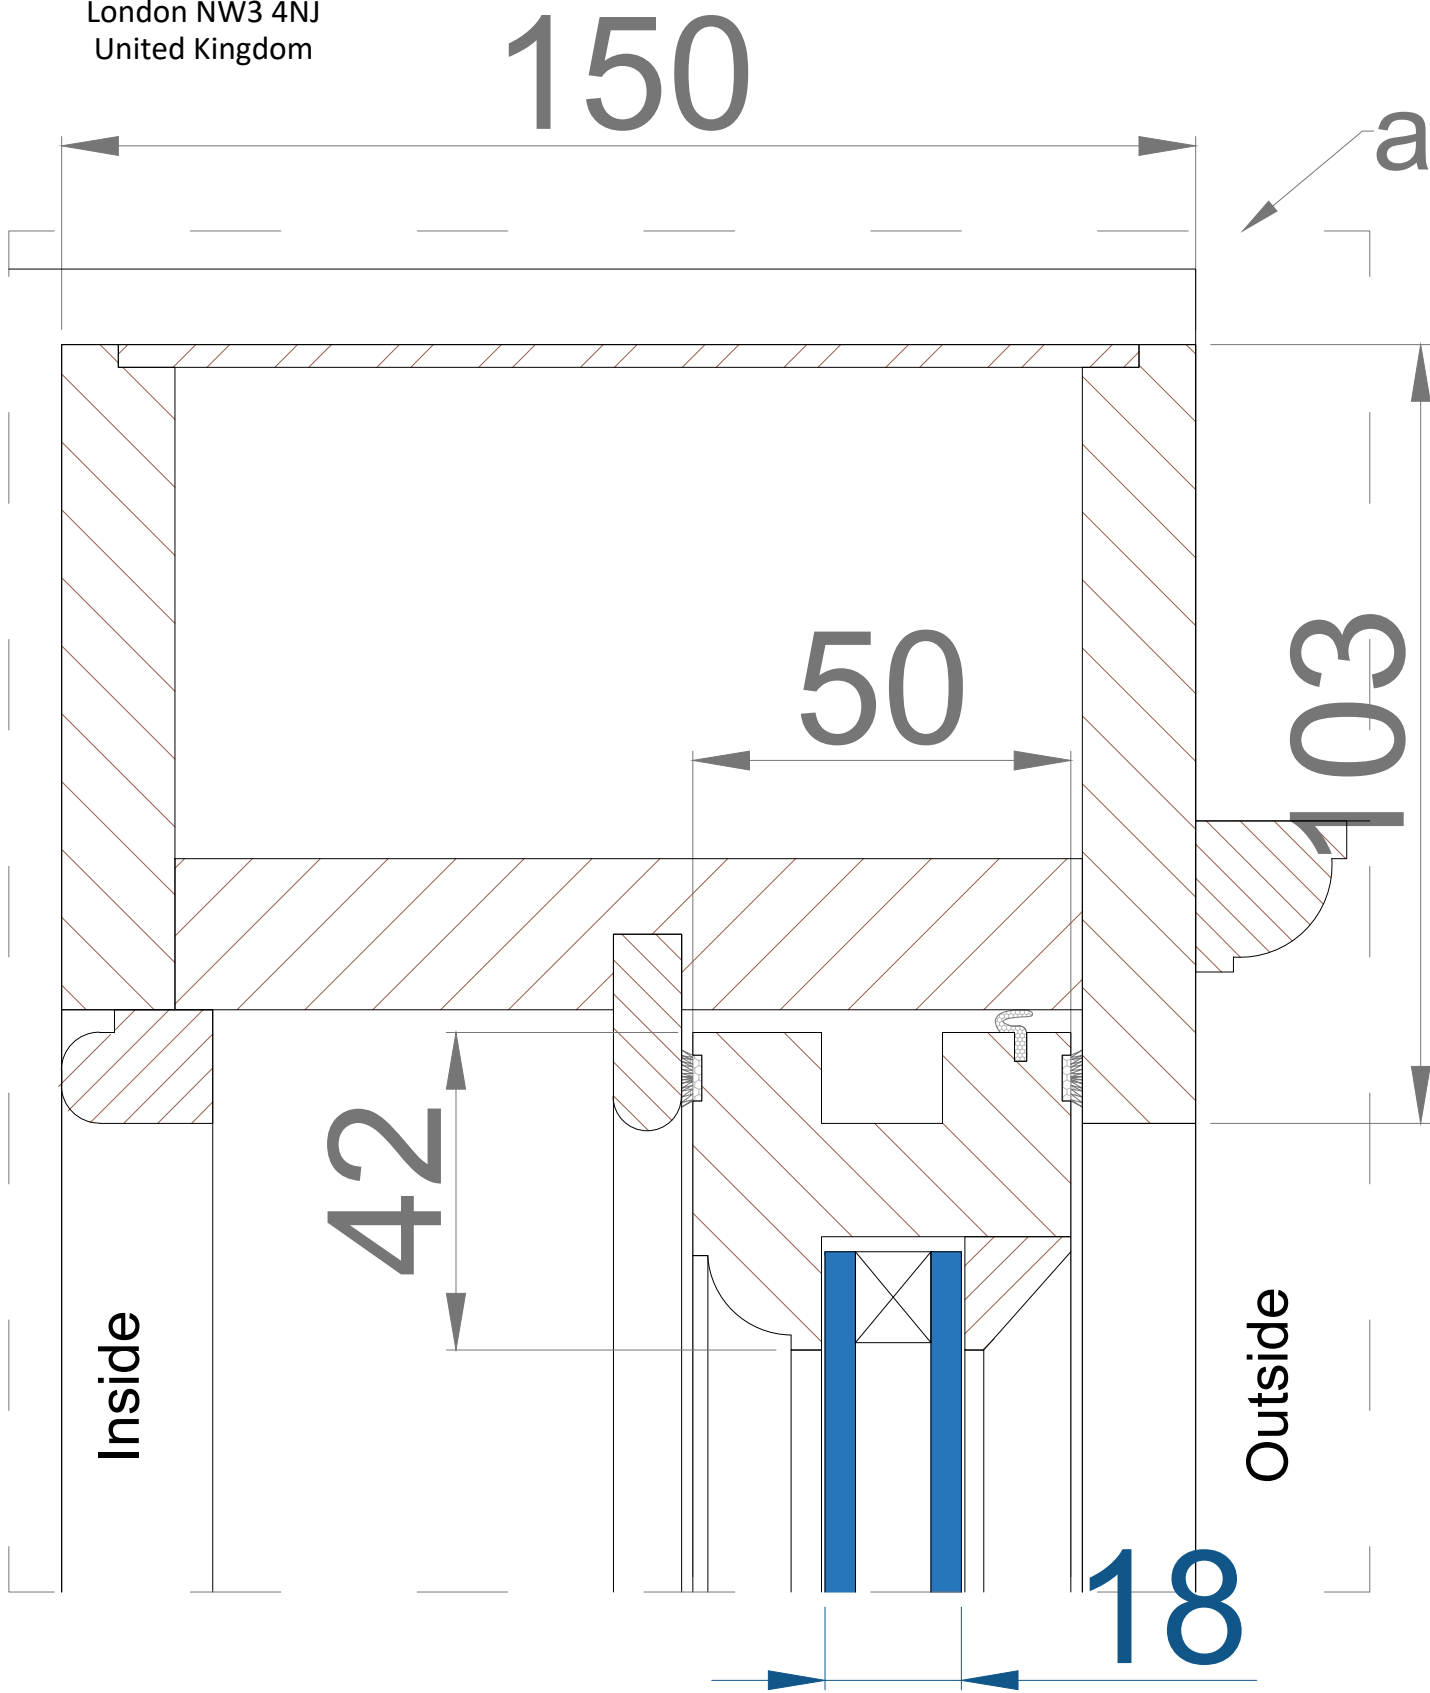

Location:Rear elevation
 Proposed sash box window
 83 Belsize Park Gardens, Belsize Park,
 London NW3 4NJ
 United Kingdom

TYPE WINDOW: SASH BOX WINDOW
 COLOUR: WHITE
 MATERIAL: HARDWOOD
 IRONMONGERY: TBC
 HORN: YES
 GLASS: DOUBLE GLAZING 18mm
 TRICKLE VENTS: NO

CATEGORY D: FITTED BEHIND BRICK REVILES

drawing no.: Cat.D PR 4/a

 www.estimus.co.uk	PROJECT:	83 Belsize Park Gardens, Belsize Park, London NW3 4NJ	
	TITLE:	PROPOSED SASH BOX WINDOW	
DATE:	18,12,2022	Drawn:	K.A.
SCALE:	1:10 @ A3	Drawing No.:	4/a rev. A

Rear elevation-DETAIL A
Proposed SASH BOX WINDOW
83 Belsize Park Gardens, Belsize Park,
London NW3 4NJ
United Kingdom

drawing no.: Cat.D PR 4/b

 www.estimus.co.uk	PROJECT:	83 Belsize Park Gardens, Belsize Park, London NW3 4NJ	
	TITLE:	WINDOW/ DETAIL A	
	DATE:	18,12,2022	Drawn: K.A.
	SCALE:	1:1 @ A4	Drawing No.: 4/b rev. A

Rear elevation-DETAIL E
Proposed SASH BOX WINDOW
83 Belsize Park Gardens, Belsize Park,
London NW3 4NJ
United Kingdom

drawing no.: Cat.D PR 4/f

	PROJECT:	83 Belsize Park Gardens, Belsize Park, London NW3 4NJ	
	TITLE:	WINDOW/ DETAIL E	
	DATE:	18,12,2022	Drawn: K.A.
	SCALE:	1:1 @ A4	Drawing No.: 4/f rev. A