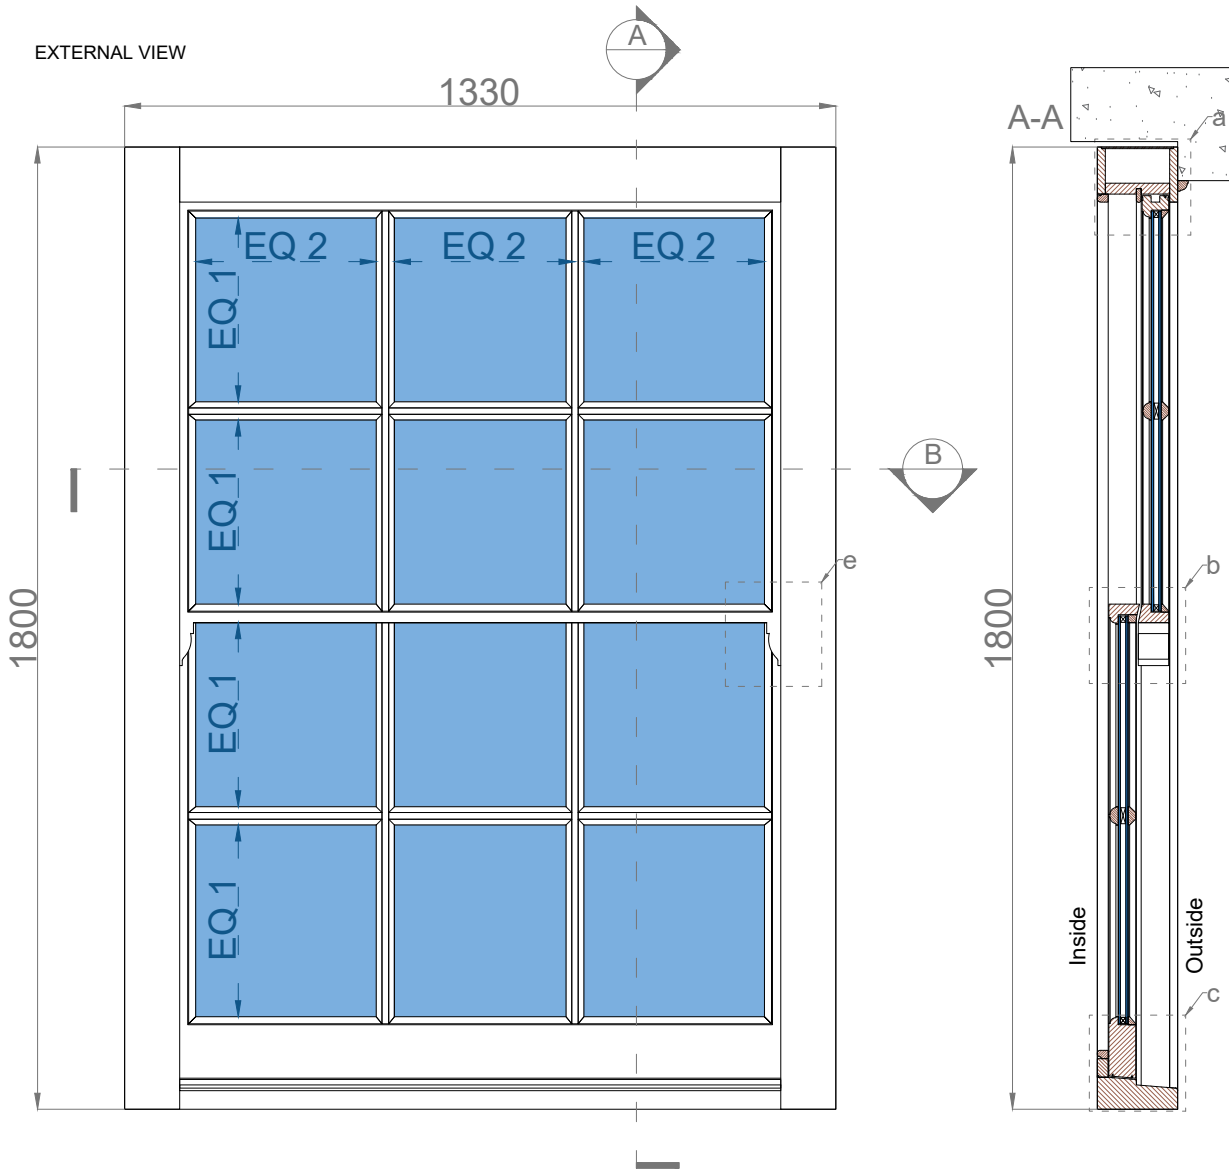

Location:Rear elevation
 Proposed sash box window
 83 Belsize Park Gardens, Belsize Park,
 London NW3 4NJ
 United Kingdom

TYPE WINDOW: SASH BOX WINDOW
 COLOUR: WHITE
 MATERIAL: HARDWOOD
 IRONMONGERY: TBC
 HORN: YES
 GLASS: DOUBLE GLAZING 18mm
 TRICKLE VENTS: NO

CATEGORY D: FITTED BEHIND BRICK REVILES

drawing no.: Cat.D PR 4/a

 www.estimus.co.uk	PROJECT:	83 Belsize Park Gardens, Belsize Park, London NW3 4NJ	
	TITLE:	PROPOSED SASH BOX WINDOW	
DATE:	18,12,2022	Drawn:	K.A.
SCALE:	1:10 @ A3	Drawing No.:	4/a rev. A

Rear elevation-DETAIL A
Proposed SASH BOX WINDOW
83 Belsize Park Gardens, Belsize Park,
London NW3 4NJ
United Kingdom

drawing no.: Cat.D PR 4/b

 www.estimus.co.uk	PROJECT:	83 Belsize Park Gardens, Belsize Park, London NW3 4NJ	
	TITLE:	WINDOW/ DETAIL A	
	DATE:	18,12,2022	Drawn: K.A.
	SCALE:	1:1 @ A4	Drawing No.: 4/b rev. A

Rear elevation-DETAIL B
 Proposed SASH BOX WINDOW
 83 Belsize Park Gardens, Belsize Park,
 London NW3 4NJ
 United Kingdom

drawing no.: Cat.D PR 4/c

 ESTIMUS <small>www.estimus.co.uk</small>	PROJECT:	83 Belsize Park Gardens, Belsize Park, London NW3 4NJ	
	TITLE:	WINDOW/ DETAIL B	
	DATE:	18,12,2022	Drawn: K.A.
	SCALE:	1:1 @ A4	Drawing No.: 4/c rev. A