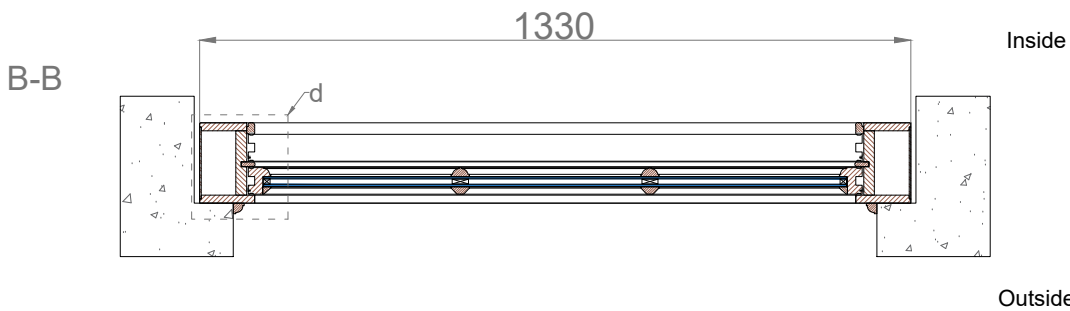

Location:Rear elevation
 Proposed sash box window
 83 Belsize Park Gardens, Belsize Park,
 London NW3 4NJ
 United Kingdom

TYPE WINDOW: SASH BOX WINDOW
 COLOUR: WHITE
 MATERIAL: HARDWOOD
 IRONMONGERY: TBC
 HORN: YES
 GLASS: DOUBLE GLAZING 18mm
 TRICKLE VENTS: NO

CATEGORY D: FITTED BEHIND BRICK REVILES

drawing no.: Cat.D PR 4/a

 www.estimus.co.uk	PROJECT:	83 Belsize Park Gardens, Belsize Park, London NW3 4NJ	
	TITLE:	PROPOSED SASH BOX WINDOW	
DATE:	18,12,2022	Drawn:	K.A.
SCALE:	1:10 @ A3	Drawing No.:	4/a rev. A