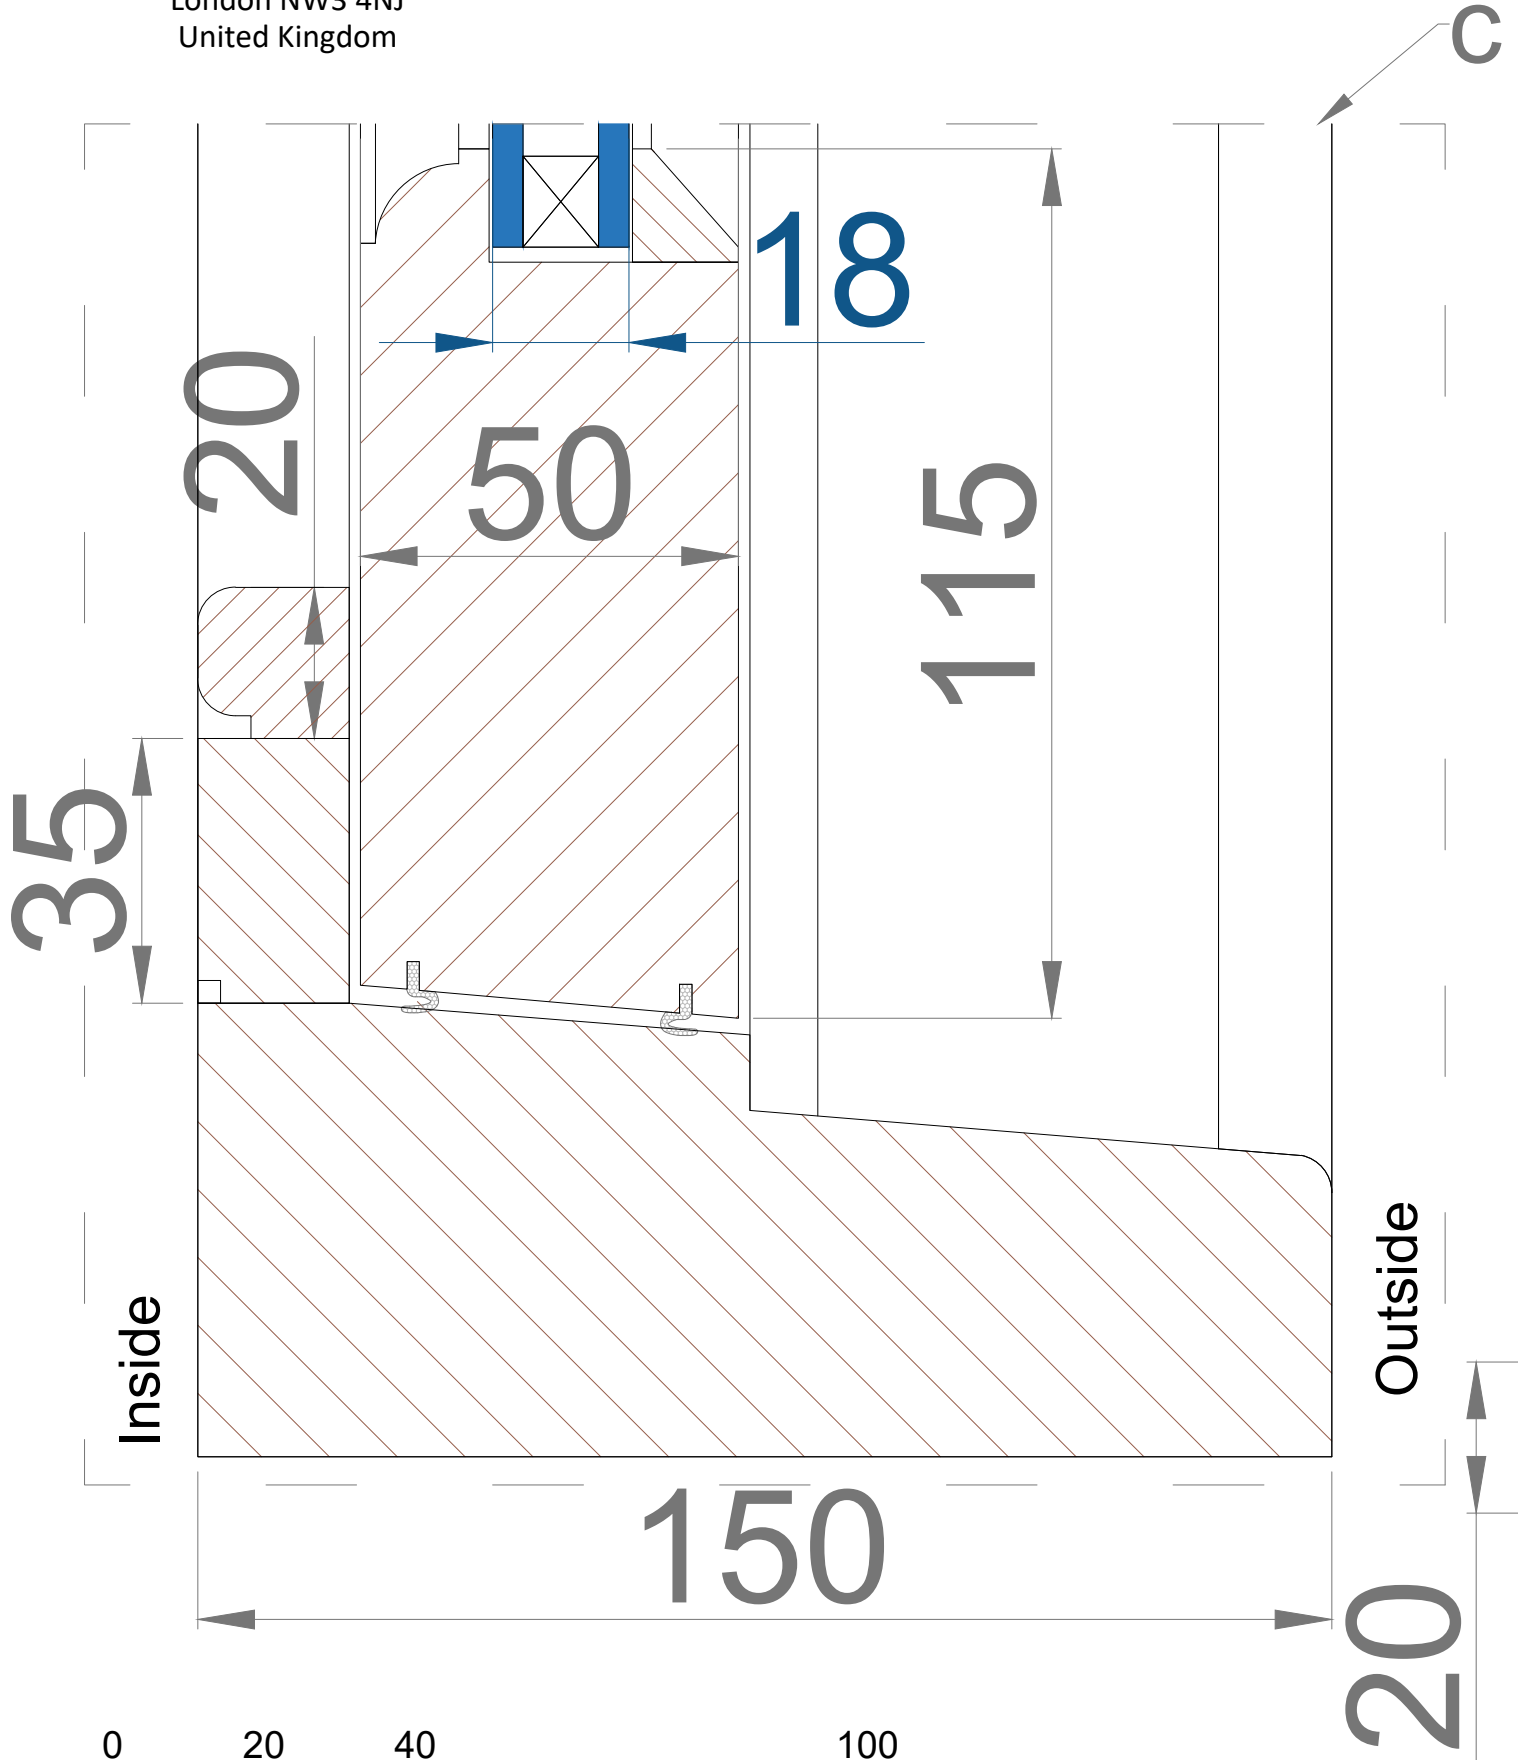

Rear elevation-DETAIL A
Proposed SASH BOX WINDOW
83 Belsize Park Gardens, Belsize Park,
London NW3 4NJ
United Kingdom

drawing no.: Cat.D PR 4/b

 www.estimus.co.uk	PROJECT:	83 Belsize Park Gardens, Belsize Park, London NW3 4NJ	
	TITLE:	WINDOW/ DETAIL A	
	DATE:	18,12,2022	Drawn: K.A.
	SCALE:	1:1 @ A4	Drawing No.: 4/b rev. A

Rear elevation-DETAIL B
 Proposed SASH BOX WINDOW
 83 Belsize Park Gardens, Belsize Park,
 London NW3 4NJ
 United Kingdom

drawing no.: Cat.D PR 4/c

 ESTIMUS <small>www.estimus.co.uk</small>	PROJECT:	83 Belsize Park Gardens, Belsize Park, London NW3 4NJ	
	TITLE:	WINDOW/ DETAIL B	
	DATE:	18,12,2022	Drawn: K.A.
	SCALE:	1:1 @ A4	Drawing No.: 4/c rev. A

Rear elevation-DETAIL C
 Proposed SASH BOX WINDOW
 83 Belsize Park Gardens, Belsize Park,
 London NW3 4NJ
 United Kingdom

drawing no.: Cat.D PR 4/d

 ESTIMUS www.estimus.co.uk	PROJECT:	83 Belsize Park Gardens, Belsize Park, London NW3 4NJ	
	TITLE:	WINDOW/ DETAIL C	
	DATE:	18,12,2022	Drawn: K.A.
	SCALE:	1:1 @ A4	Drawing No.: 4/d rev. A

Rear elevation-DETAIL E
Proposed SASH BOX WINDOW
83 Belsize Park Gardens, Belsize Park,
London NW3 4NJ
United Kingdom

drawing no.: Cat.D PR 4/f

	PROJECT:	83 Belsize Park Gardens, Belsize Park, London NW3 4NJ	
	TITLE:	WINDOW/ DETAIL E	
	DATE:	18,12,2022	Drawn: K.A.
	SCALE:	1:1 @ A4	Drawing No.: 4/f rev. A