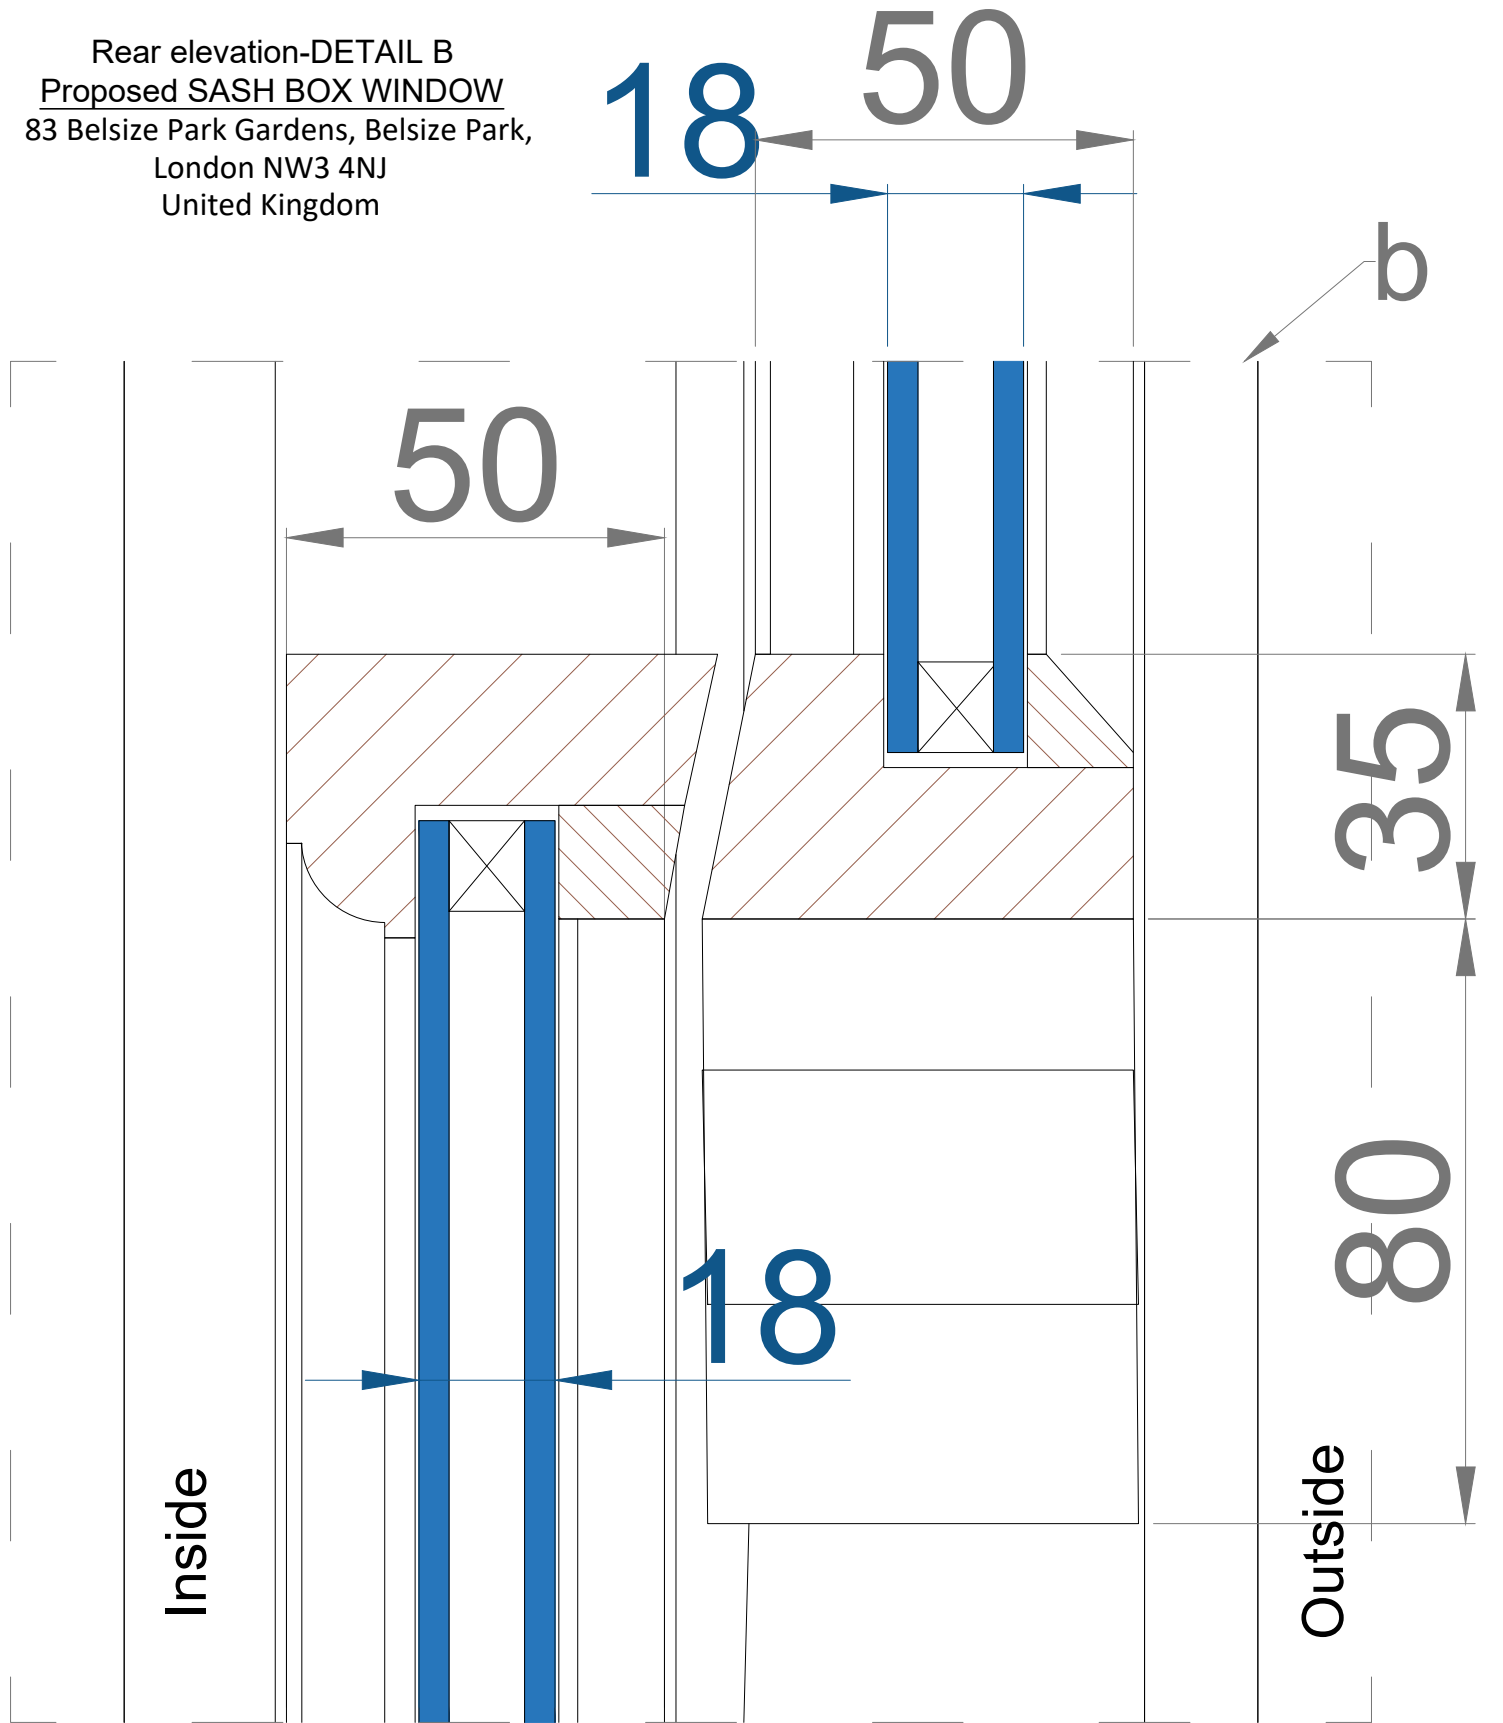

Rear elevation-DETAIL A
Proposed SASH BOX WINDOW
83 Belsize Park Gardens, Belsize Park,
London NW3 4NJ
United Kingdom

drawing no.: Cat.D PR 4/b

 www.estimus.co.uk	PROJECT:	83 Belsize Park Gardens, Belsize Park, London NW3 4NJ	
	TITLE:	WINDOW/ DETAIL A	
	DATE:	18,12,2022	Drawn: K.A.
	SCALE:	1:1 @ A4	Drawing No.: 4/b rev. A

Rear elevation-DETAIL B
 Proposed SASH BOX WINDOW
 83 Belsize Park Gardens, Belsize Park,
 London NW3 4NJ
 United Kingdom

drawing no.: Cat.D PR 4/c

 ESTIMUS <small>www.estimus.co.uk</small>	PROJECT:	83 Belsize Park Gardens, Belsize Park, London NW3 4NJ	
	TITLE:	WINDOW/ DETAIL B	
	DATE:	18,12,2022	Drawn: K.A.
	SCALE:	1:1 @ A4	Drawing No.: 4/c rev. A

Rear elevation-DETAIL E
Proposed SASH BOX WINDOW
83 Belsize Park Gardens, Belsize Park,
London NW3 4NJ
United Kingdom

drawing no.: Cat.D PR 4/e

 www.estimus.co.uk	PROJECT:	83 Belsize Park Gardens, Belsize Park, London NW3 4NJ	
	TITLE:	WINDOW/ DETAIL E	
	DATE:	18,12,2022	Drawn: K.A.
	SCALE:	1:1 @ A4	Drawing No.: 4/f rev. A

Rear elevation-DETAIL E
Proposed SASH BOX WINDOW
83 Belsize Park Gardens, Belsize Park,
London NW3 4NJ
United Kingdom

drawing no.: Cat.D PR 4/f

	PROJECT:	83 Belsize Park Gardens, Belsize Park, London NW3 4NJ	
	TITLE:	WINDOW/ DETAIL E	
	DATE:	18,12,2022	Drawn: K.A.
	SCALE:	1:1 @ A4	Drawing No.: 4/f rev. A