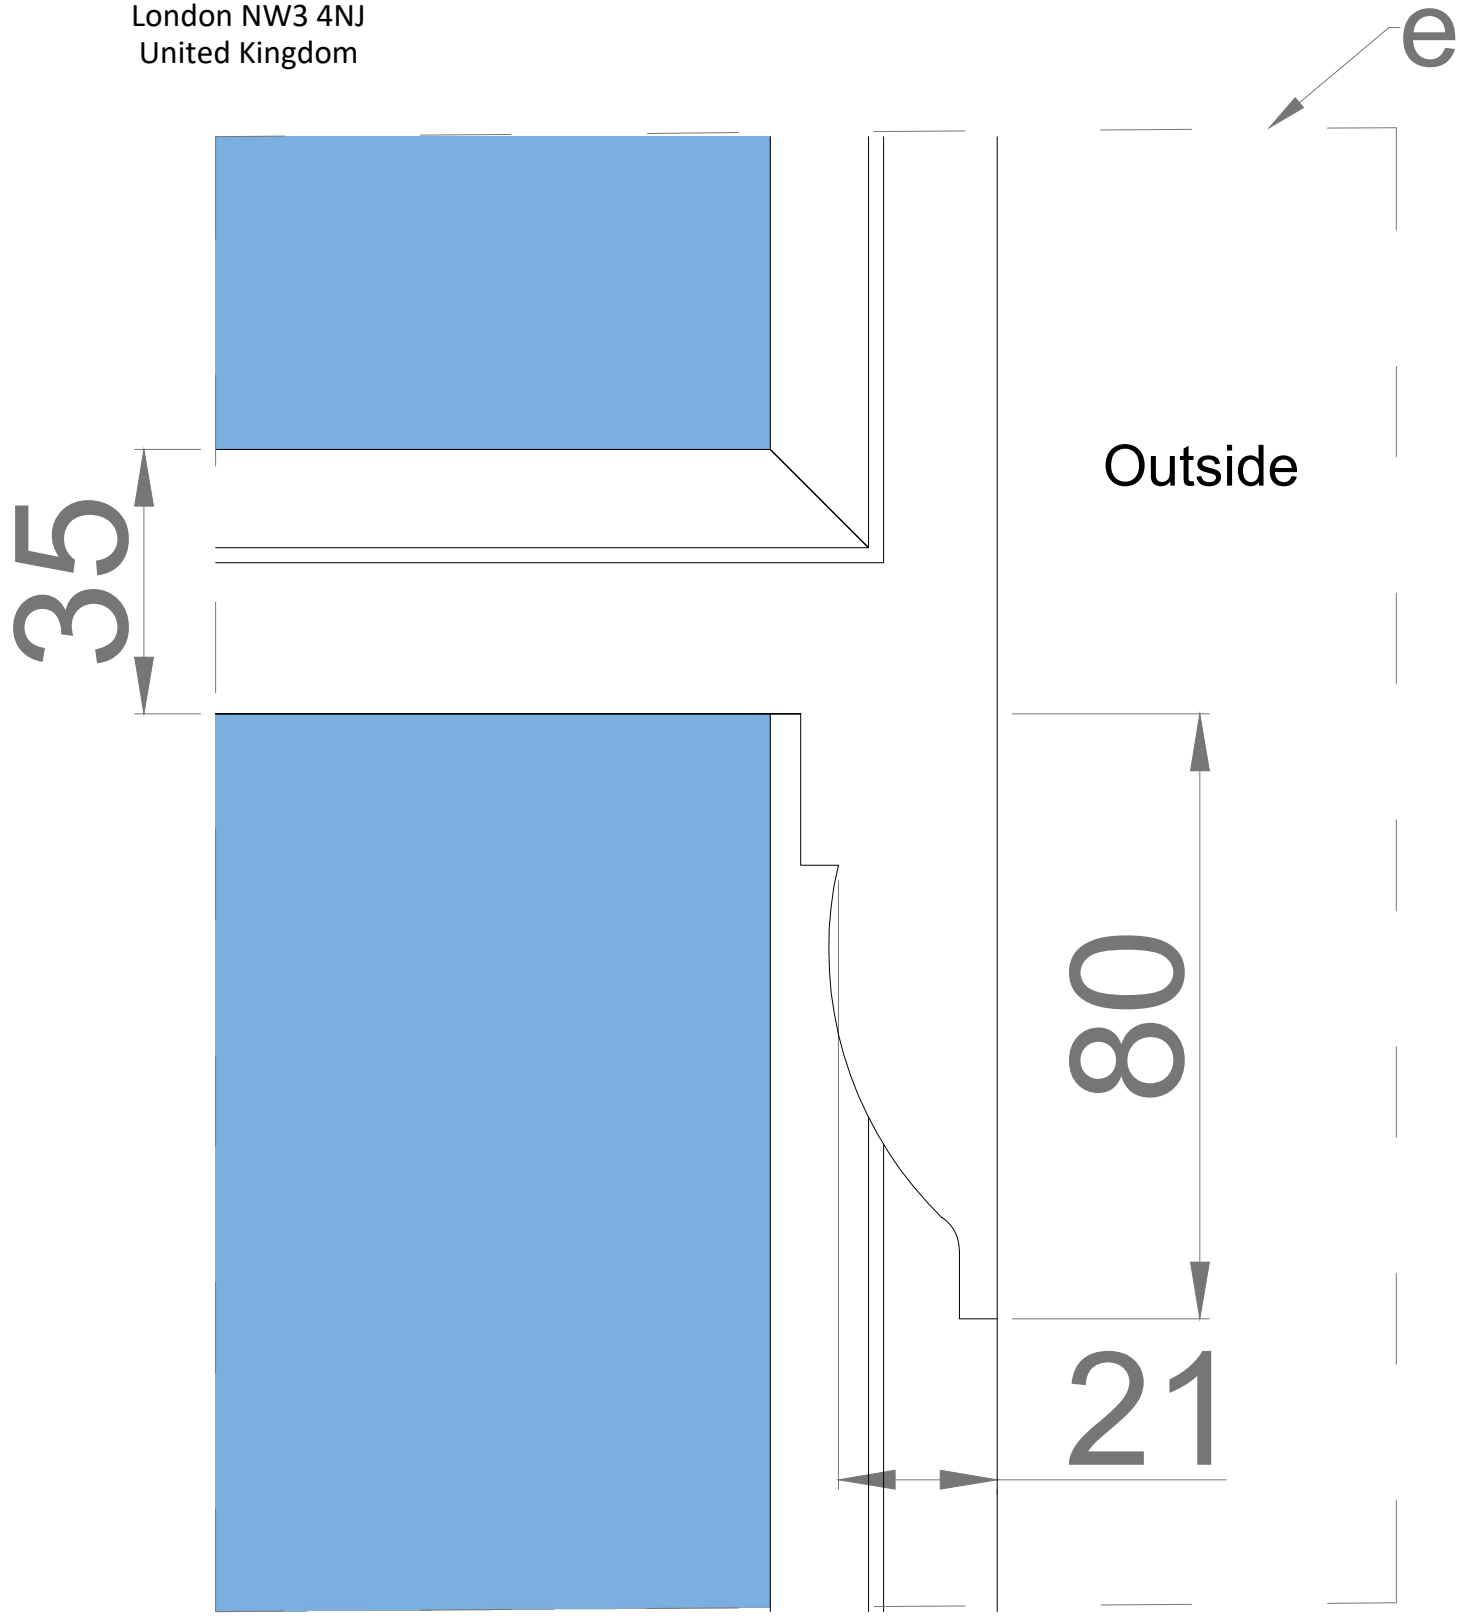

Rear elevation-DETAIL B
 Proposed SASH BOX WINDOW
 83 Belsize Park Gardens, Belsize Park,
 London NW3 4NJ
 United Kingdom

drawing no.: Cat.D PR 4/c

 ESTIMUS <small>www.estimus.co.uk</small>	PROJECT:	83 Belsize Park Gardens, Belsize Park, London NW3 4NJ	
	TITLE:	WINDOW/ DETAIL B	
	DATE:	18,12,2022	Drawn: K.A.
	SCALE:	1:1 @ A4	Drawing No.: 4/c rev. A

Rear elevation-DETAIL C
 Proposed SASH BOX WINDOW
 83 Belsize Park Gardens, Belsize Park,
 London NW3 4NJ
 United Kingdom

drawing no.: Cat.D PR 4/d

 ESTIMUS www.estimus.co.uk	PROJECT:	83 Belsize Park Gardens, Belsize Park, London NW3 4NJ	
	TITLE:	WINDOW/ DETAIL C	
	DATE:	18,12,2022	Drawn: K.A.
	SCALE:	1:1 @ A4	Drawing No.: 4/d rev. A

Rear elevation-DETAIL E
Proposed SASH BOX WINDOW
83 Belsize Park Gardens, Belsize Park,
London NW3 4NJ
United Kingdom

drawing no.: Cat.D PR 4/e

 www.estimus.co.uk	PROJECT:	83 Belsize Park Gardens, Belsize Park, London NW3 4NJ	
	TITLE:	WINDOW/ DETAIL E	
	DATE:	18,12,2022	Drawn: K.A.
	SCALE:	1:1 @ A4	Drawing No.: 4/f rev. A

Rear elevation-DETAIL E
Proposed SASH BOX WINDOW
83 Belsize Park Gardens, Belsize Park,
London NW3 4NJ
United Kingdom

drawing no.: Cat.D PR 4/f

	PROJECT:	83 Belsize Park Gardens, Belsize Park, London NW3 4NJ	
	TITLE:	WINDOW/ DETAIL E	
	DATE:	18,12,2022	Drawn: K.A.
	SCALE:	1:1 @ A4	Drawing No.: 4/f rev. A