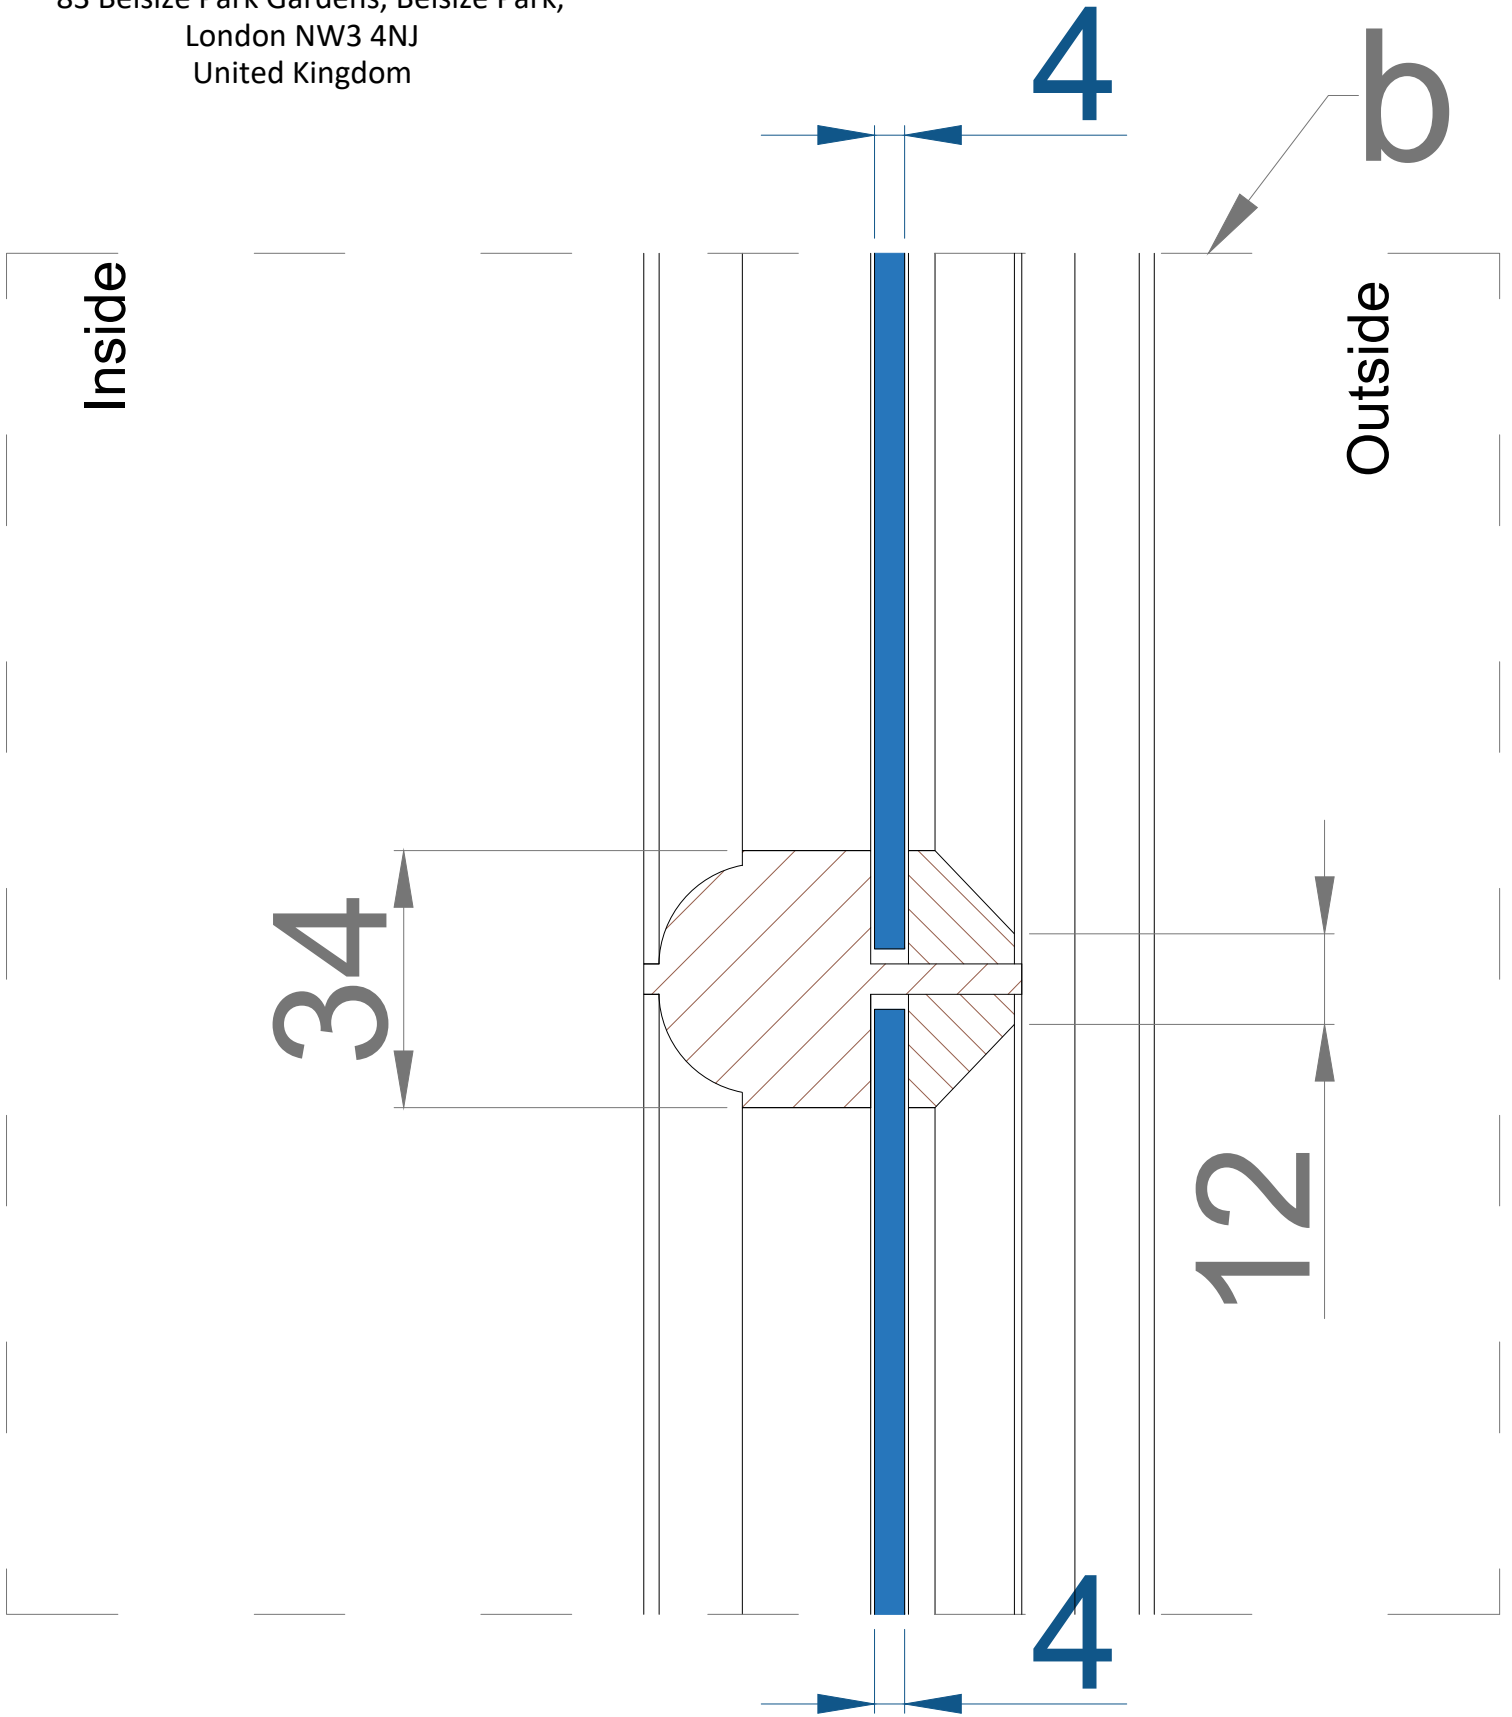

Location: Front elevation  
 Existing casement window  
 83 Belsize Park Gardens, Belsize Park,  
 London NW3 4NJ  
 United Kingdom

EXTERNAL VIEW

A-A

B-B

Outside

CATEGORY C: FITTED TO DORMER

drawing no.: Cat.C EX 3/b

Front elevation-DETAIL A  
EXISTING CASEMENT WINDOW  
83 Belsize Park Gardens, Belsize Park,  
London NW3 4NJ  
United Kingdom

drawing no.: Cat.C EX 3/c

 www.estimus.co.uk	PROJECT:	83 Belsize Park Gardens, Belsize Park, London NW3 4NJ	
	TITLE:	EXISTING WINDOW /DETAIL A	
	DATE:	22.12.2022	Drawn: K.A.
	SCALE:	1:1 @ A4	Drawing No.: 3/c rev. B

Front elevation-DETAIL B  
EXISTING CASEMENT WINDOW  
83 Belsize Park Gardens, Belsize Park,  
London NW3 4NJ  
United Kingdom

drawing no.: Cat.C EX 3/d

 www.estimus.co.uk	PROJECT:	83 Belsize Park Gardens, Belsize Park, London NW3 4NJ	
	TITLE:	EXISTING WINDOW /DETAIL B	
	DATE:	22.12.2022	Drawn: K.A.
	SCALE:	1:1 @ A4	Drawing No.: 3/d rev. B