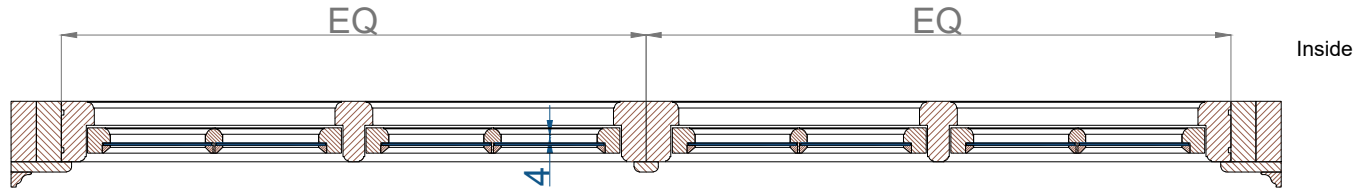

Location: Front elevation  
 Existing casement window  
 83 Belsize Park Gardens, Belsize Park,  
 London NW3 4NJ  
 United Kingdom

EXTERNAL VIEW

A-A

B-B

Outside

CATEGORY C: FITTED TO DORMER

drawing no.: Cat.C EX 3/b