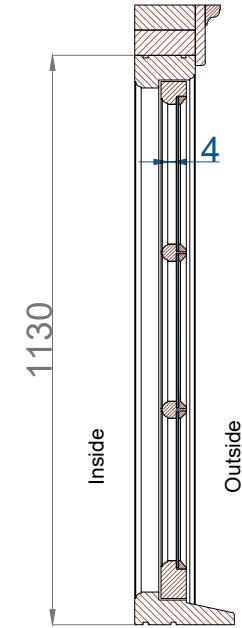

Location: Front elevation  
Existing window-PHOTO  
83 Belsize Park Gardens, Belsize Park,  
London NW3 4NJ  
United Kingdom

drawing no.: Cat.C EX 3/a

	PROJECT:	83 Belsize Park Gardens, Belsize Park, London NW3 4NJ	
	TITLE:	EXISTING WINDOW-FRONT ELEVATION	
	DATE:	18,12,2022	Drawn: K.A.
	SCALE:	1:1 @ A4	Drawing No.: 3/a rev. A

Location: Front elevation  
 Existing casement window  
 83 Belsize Park Gardens, Belsize Park,  
 London NW3 4NJ  
 United Kingdom

EXTERNAL VIEW

A-A

B-B

Outside

CATEGORY C: FITTED TO DORMER

drawing no.: Cat.C EX 3/b