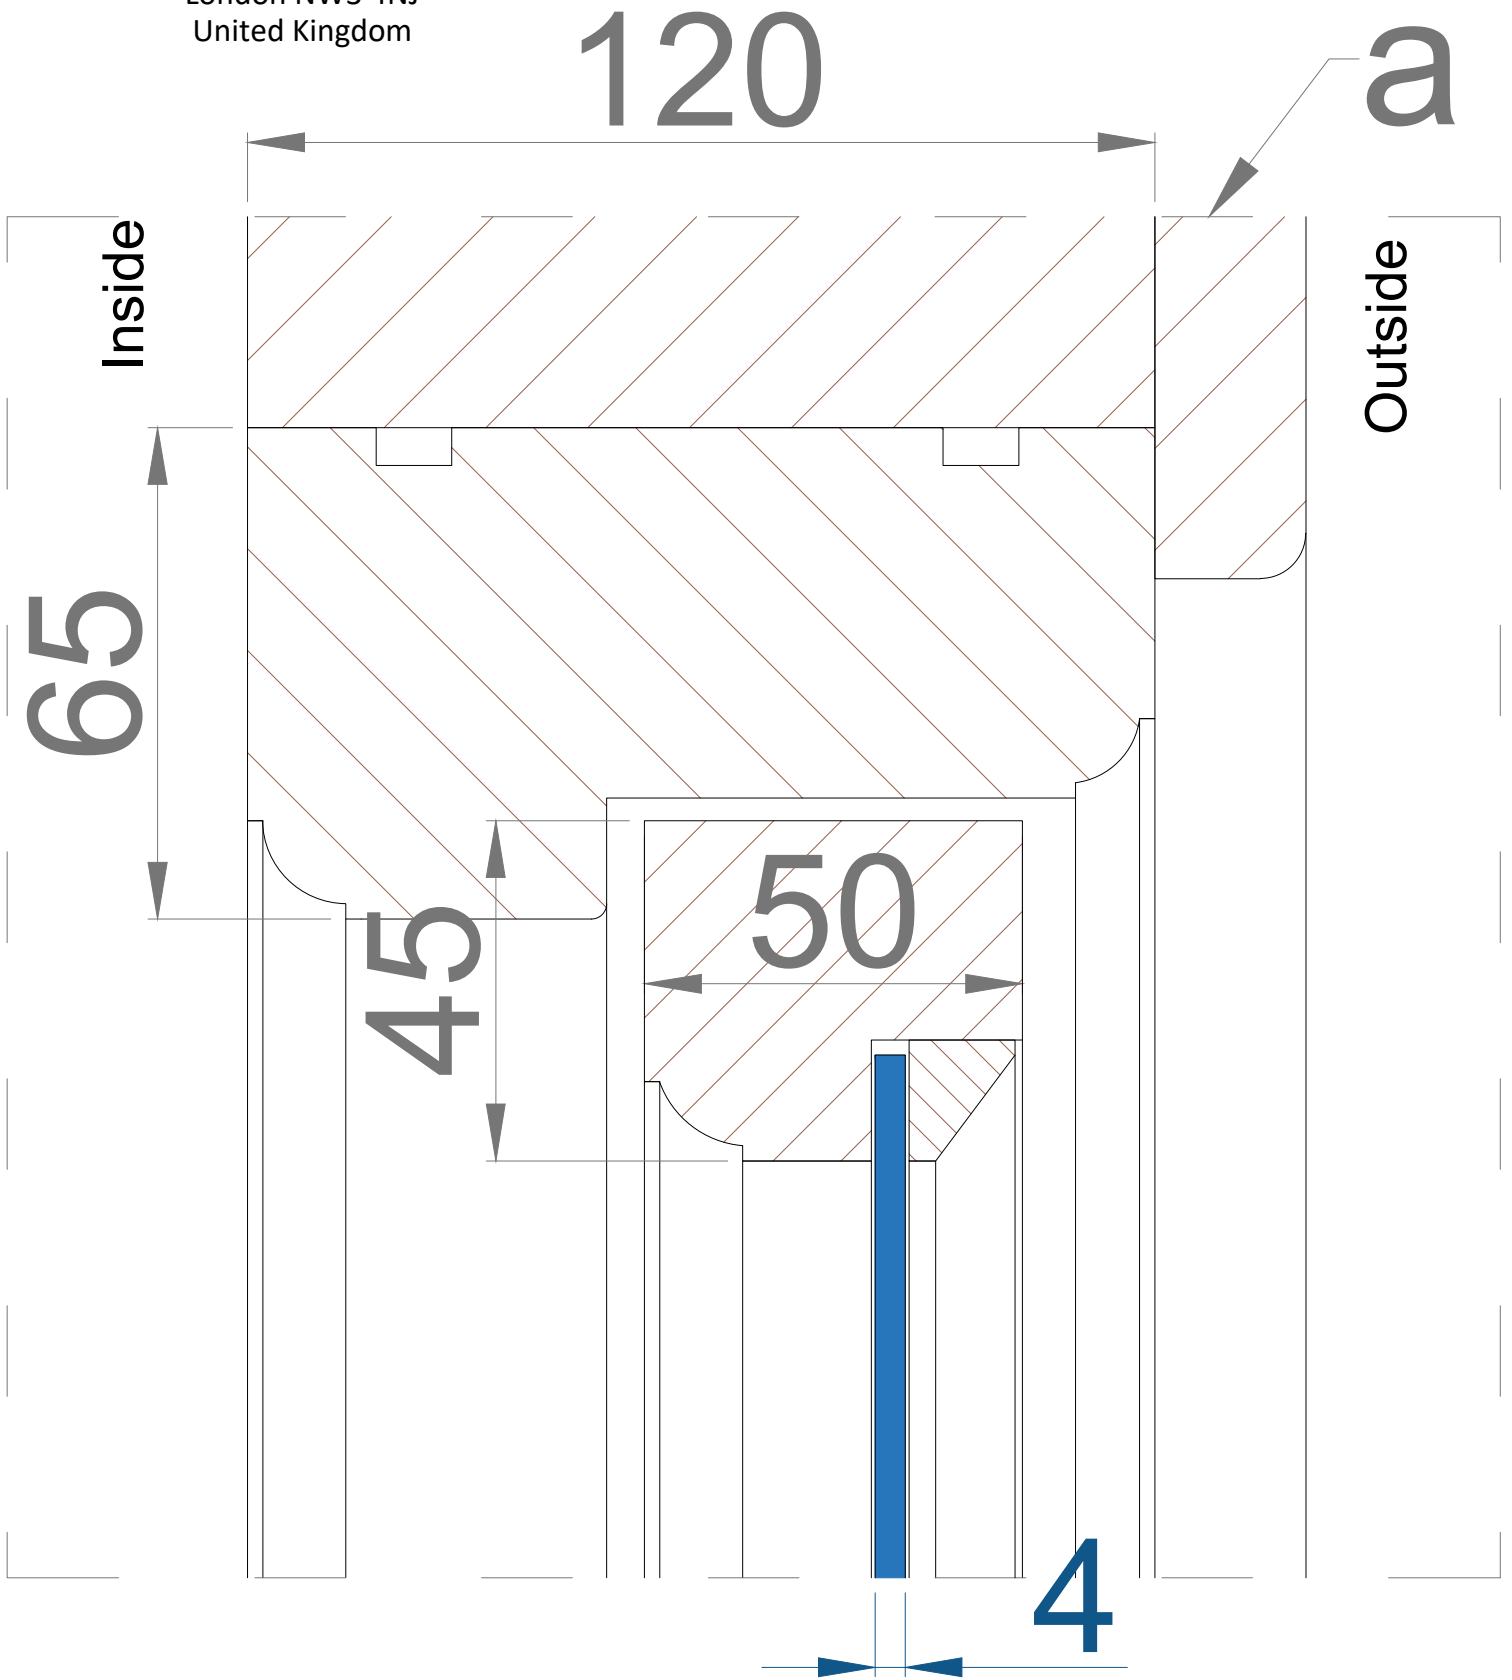

Location: Front elevation  
Existing window-PHOTO  
83 Belsize Park Gardens, Belsize Park,  
London NW3 4NJ  
United Kingdom

drawing no.: Cat.C EX 3/a

	PROJECT:	83 Belsize Park Gardens, Belsize Park, London NW3 4NJ	
	TITLE:	EXISTING WINDOW-FRONT ELEVATION	
	DATE:	18,12,2022	Drawn: K.A.
	SCALE:	1:1 @ A4	Drawing No.: 3/a rev. A

Location: Front elevation  
 Existing casement window  
 83 Belsize Park Gardens, Belsize Park,  
 London NW3 4NJ  
 United Kingdom

EXTERNAL VIEW

A-A

B-B

Outside

CATEGORY C: FITTED TO DORMER

drawing no.: Cat.C EX 3/b

Front elevation-DETAIL A  
EXISTING CASEMENT WINDOW  
83 Belsize Park Gardens, Belsize Park,  
London NW3 4NJ  
United Kingdom

drawing no.: Cat.C EX 3/c

 www.estimus.co.uk	PROJECT:	83 Belsize Park Gardens, Belsize Park, London NW3 4NJ	
	TITLE:	EXISTING WINDOW /DETAIL A	
	DATE:	22.12.2022	Drawn: K.A.
	SCALE:	1:1 @ A4	Drawing No.: 3/c rev. B

Front elevation-DETAIL B  
EXISTING CASEMENT WINDOW  
83 Belsize Park Gardens, Belsize Park,  
London NW3 4NJ  
United Kingdom

drawing no.: Cat.C EX 3/d

 www.estimus.co.uk	PROJECT:	83 Belsize Park Gardens, Belsize Park, London NW3 4NJ	
	TITLE:	EXISTING WINDOW /DETAIL B	
	DATE:	22.12.2022	Drawn: K.A.
	SCALE:	1:1 @ A4	Drawing No.: 3/d rev. B