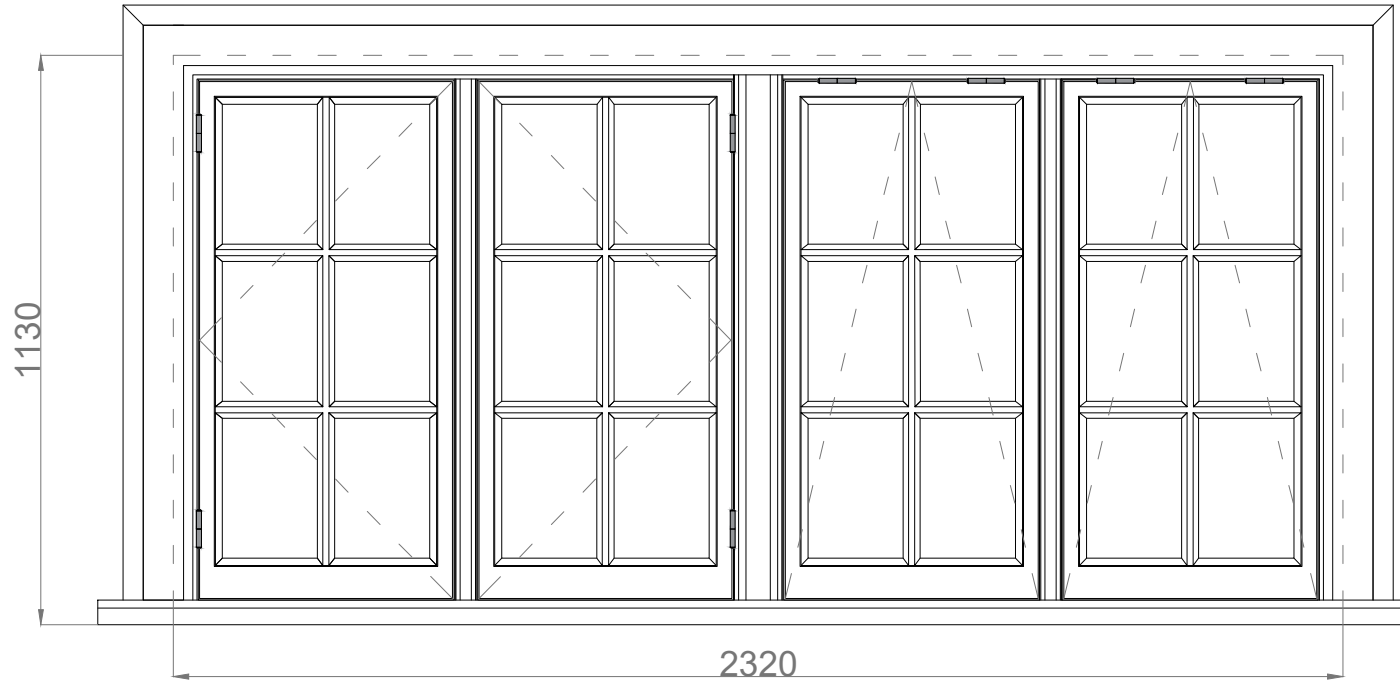

Location: Front elevation  
Existing window-PHOTO  
83 Belsize Park Gardens, Belsize Park,  
London NW3 4NJ  
United Kingdom

drawing no.: Cat.C EX 3/a

	PROJECT:	83 Belsize Park Gardens, Belsize Park, London NW3 4NJ	
	TITLE:	EXISTING WINDOW-FRONT ELEVATION	
	DATE:	18,12,2022	Drawn: K.A.
	SCALE:	1:1 @ A4	Drawing No.: 3/a rev. A

Location: Front elevation  
 Existing casement window  
 83 Belsize Park Gardens, Belsize Park,  
 London NW3 4NJ  
 United Kingdom

EXTERNAL VIEW

A-A

B-B

Outside

CATEGORY C: FITTED TO DORMER

drawing no.: Cat.C EX 3/b