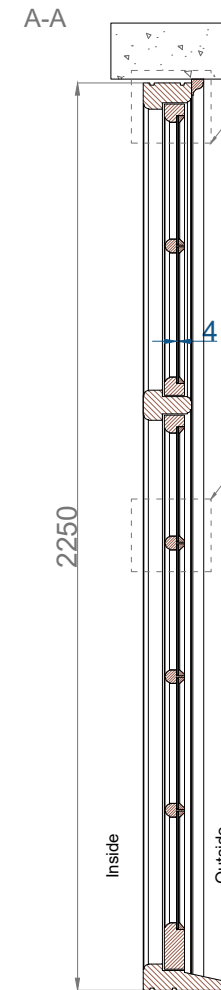

Location: Front elevation
Existing window-PHOTO
83 Belsize Park Gardens, Belsize Park,
London NW3 4NJ
United Kingdom

drawing no.: Cat.B EX 2/a

	PROJECT:	83 Belsize Park Gardens, Belsize Park, London NW3 4NJ	
	TITLE:	EXISTING WINDOW-FRONT ELEVATION	
	DATE:	18,12,2022	Drawn: K.A.
	SCALE:	1:1 @ A4	Drawing No.: 2/a rev. A

Location: Front elevation
 Existing casement window
 83 Belsize Park Gardens, Belsize Park,
 London NW3 4NJ
 United Kingdom

EXTERNAL VIEW

drawing no.: Cat.B EX 2/b

CATEGORY B: FITTED BRICK TO BRICK

	PROJECT:	83 Belsize Park Gardens, Belsize Park, London NW3 4NJ	
	TITLE:	EXISTING CASEMENT WINDOW	
	DATE:	18,12,2022	Drawn: K.A.
	SCALE:	1:1 @ A4	Drawing No.: 2/b rev. A

Front elevation-DETAIL A
 EXISTING CASEMENT WINDOW
 83 Belsize Park Gardens, Belsize Park,
 London NW3 4NJ
 United Kingdom

drawing no.: Cat.B EX 2/c

 ESTIMUS <small>www.estimus.co.uk</small>	PROJECT:	83 Belsize Park Gardens, Belsize Park, London NW3 4NJ	
	TITLE:	EXISTING WINDOW /DETAIL A	
	DATE:	22.12.2022	Drawn: K.A.
	SCALE:	1:1 @ A4	Drawing No.: 2/c rev. B

Front elevation-DETAIL B
 EXISTING CASEMENT WINDOW
 83 Belsize Park Gardens, Belsize Park,
 London NW3 4NJ
 United Kingdom

drawing no.: Cat.B EX 2/d

 ESTIMUS www.estimus.co.uk	PROJECT:	83 Belsize Park Gardens, Belsize Park, London NW3 4NJ	
	TITLE:	EXISTING WINDOW /DETAIL B	
	DATE:	22.12.2022	Drawn: K.A.
	SCALE:	1:1 @ A4	Drawing No.: 2/d rev. B