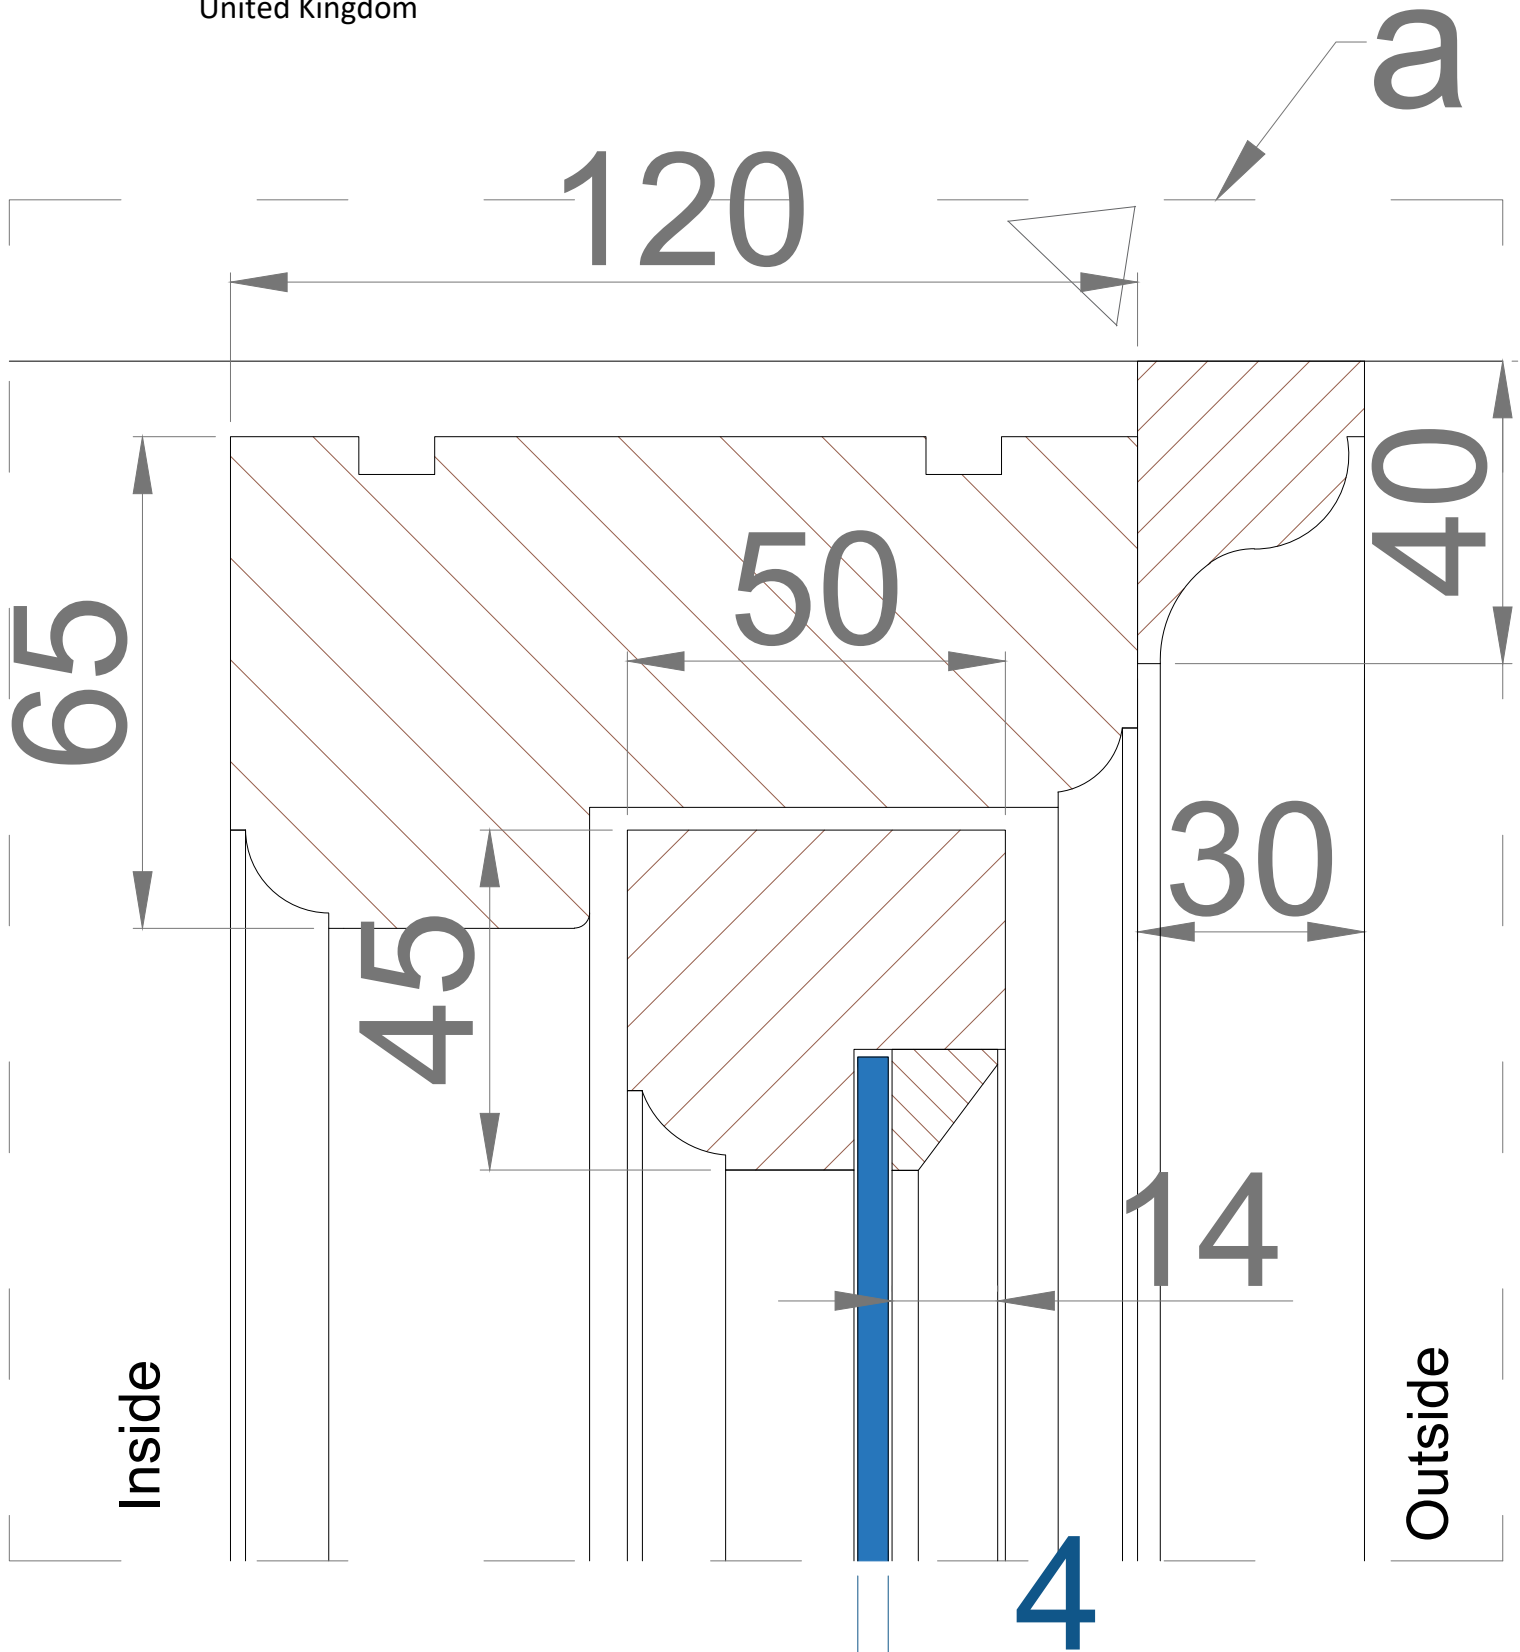

Location: Front elevation
Existing window-PHOTO
83 Belsize Park Gardens, Belsize Park,
London NW3 4NJ
United Kingdom

drawing no.: Cat.B EX 2/a

	PROJECT:	83 Belsize Park Gardens, Belsize Park, London NW3 4NJ	
	TITLE:	EXISTING WINDOW-FRONT ELEVATION	
	DATE:	18,12,2022	Drawn: K.A.
	SCALE:	1:1 @ A4	Drawing No.: 2/a rev. A

Location: Front elevation
 Existing casement window
 83 Belsize Park Gardens, Belsize Park,
 London NW3 4NJ
 United Kingdom

EXTERNAL VIEW

drawing no.: Cat.B EX 2/b

CATEGORY B: FITTED BRICK TO BRICK

	PROJECT:	83 Belsize Park Gardens, Belsize Park, London NW3 4NJ	
	TITLE:	EXISTING CASEMENT WINDOW	
	DATE:	18,12,2022	Drawn: K.A.
	SCALE:	1:1 @ A4	Drawing No.: 2/b rev. A

Front elevation-DETAIL A
 EXISTING CASEMENT WINDOW
 83 Belsize Park Gardens, Belsize Park,
 London NW3 4NJ
 United Kingdom

drawing no.: Cat.B EX 2/c

 ESTIMUS <small>www.estimus.co.uk</small>	PROJECT:	83 Belsize Park Gardens, Belsize Park, London NW3 4NJ	
	TITLE:	EXISTING WINDOW /DETAIL A	
	DATE:	22.12.2022	Drawn: K.A.
	SCALE:	1:1 @ A4	Drawing No.: 2/c rev. B

Front elevation-DETAIL B
 EXISTING CASEMENT WINDOW
 83 Belsize Park Gardens, Belsize Park,
 London NW3 4NJ
 United Kingdom

drawing no.: Cat.B EX 2/d

 ESTIMUS www.estimus.co.uk	PROJECT:	83 Belsize Park Gardens, Belsize Park, London NW3 4NJ	
	TITLE:	EXISTING WINDOW /DETAIL B	
	DATE:	22.12.2022	Drawn: K.A.
	SCALE:	1:1 @ A4	Drawing No.: 2/d rev. B