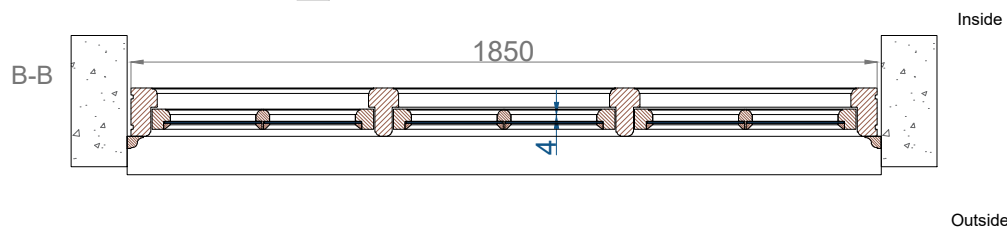

Location: Front elevation
Existing window-PHOTO
83 Belsize Park Gardens, Belsize Park,
London NW3 4NJ
United Kingdom

drawing no.: Cat.B EX 2/a

	PROJECT:	83 Belsize Park Gardens, Belsize Park, London NW3 4NJ	
	TITLE:	EXISTING WINDOW-FRONT ELEVATION	
	DATE:	18,12,2022	Drawn: K.A.
	SCALE:	1:1 @ A4	Drawing No.: 2/a rev. A

Location: Front elevation
 Existing casement window
 83 Belsize Park Gardens, Belsize Park,
 London NW3 4NJ
 United Kingdom

EXTERNAL VIEW

drawing no.: Cat.B EX 2/b

CATEGORY B: FITTED BRICK TO BRICK

	PROJECT:	83 Belsize Park Gardens, Belsize Park, London NW3 4NJ	
	TITLE:	EXISTING CASEMENT WINDOW	
	DATE:	18,12,2022	Drawn: K.A.
	SCALE:	1:1 @ A4	Drawing No.: 2/b rev. A