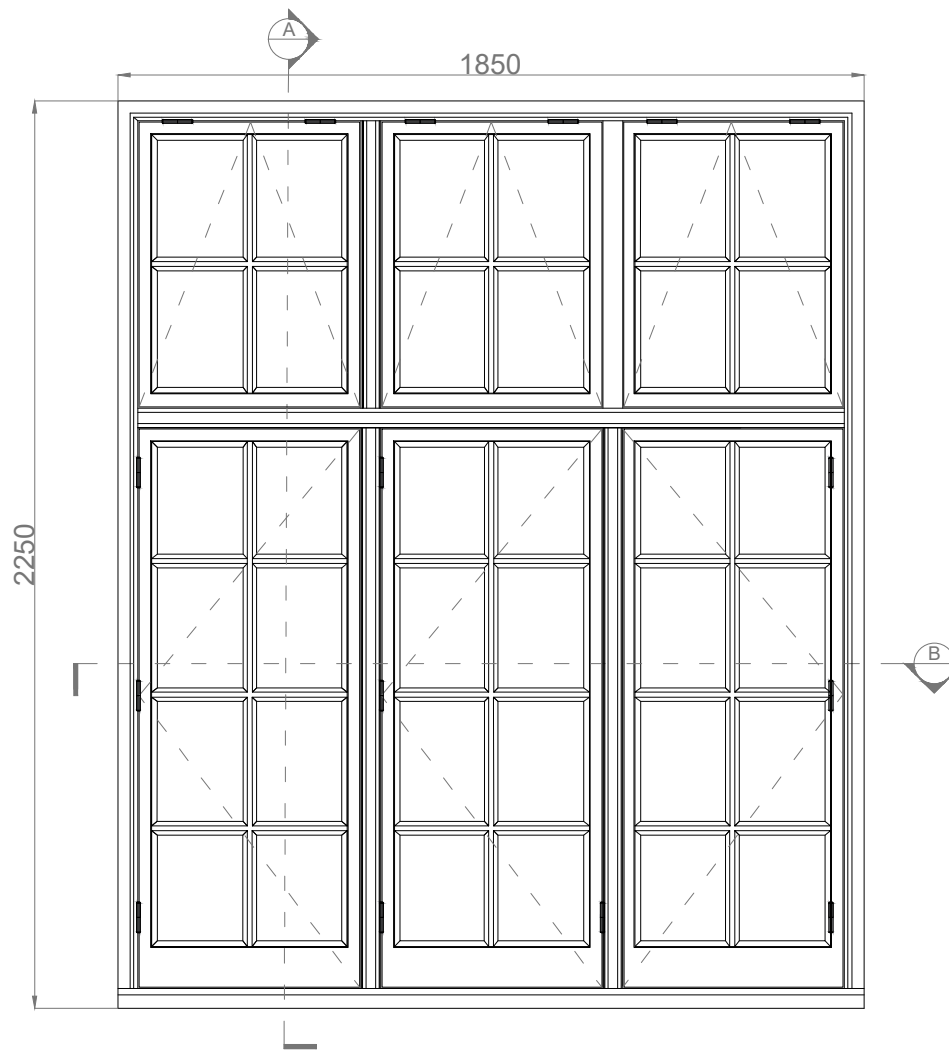

Location: Front elevation
Existing window-PHOTO
83 Belsize Park Gardens, Belsize Park,
London NW3 4NJ
United Kingdom

drawing no.: Cat.B EX 2/a

	PROJECT:	83 Belsize Park Gardens, Belsize Park, London NW3 4NJ	
	TITLE:	EXISTING WINDOW-FRONT ELEVATION	
	DATE:	18,12,2022	Drawn: K.A.
	SCALE:	1:1 @ A4	Drawing No.: 2/a rev. A

Location: Front elevation
 Existing casement window
 83 Belsize Park Gardens, Belsize Park,
 London NW3 4NJ
 United Kingdom

EXTERNAL VIEW

drawing no.: Cat.B EX 2/b

CATEGORY B: FITTED BRICK TO BRICK

	PROJECT:	83 Belsize Park Gardens, Belsize Park, London NW3 4NJ	
	TITLE:	EXISTING CASEMENT WINDOW	
	DATE:	18,12,2022	Drawn: K.A.
	SCALE:	1:1 @ A4	Drawing No.: 2/b rev. A

Front elevation-DETAIL A
 EXISTING CASEMENT WINDOW
 83 Belsize Park Gardens, Belsize Park,
 London NW3 4NJ
 United Kingdom

drawing no.: Cat.B EX 2/c

 ESTIMUS <small>www.estimus.co.uk</small>	PROJECT:	83 Belsize Park Gardens, Belsize Park, London NW3 4NJ	
	TITLE:	EXISTING WINDOW /DETAIL A	
	DATE:	22.12.2022	Drawn: K.A.
	SCALE:	1:1 @ A4	Drawing No.: 2/c rev. B