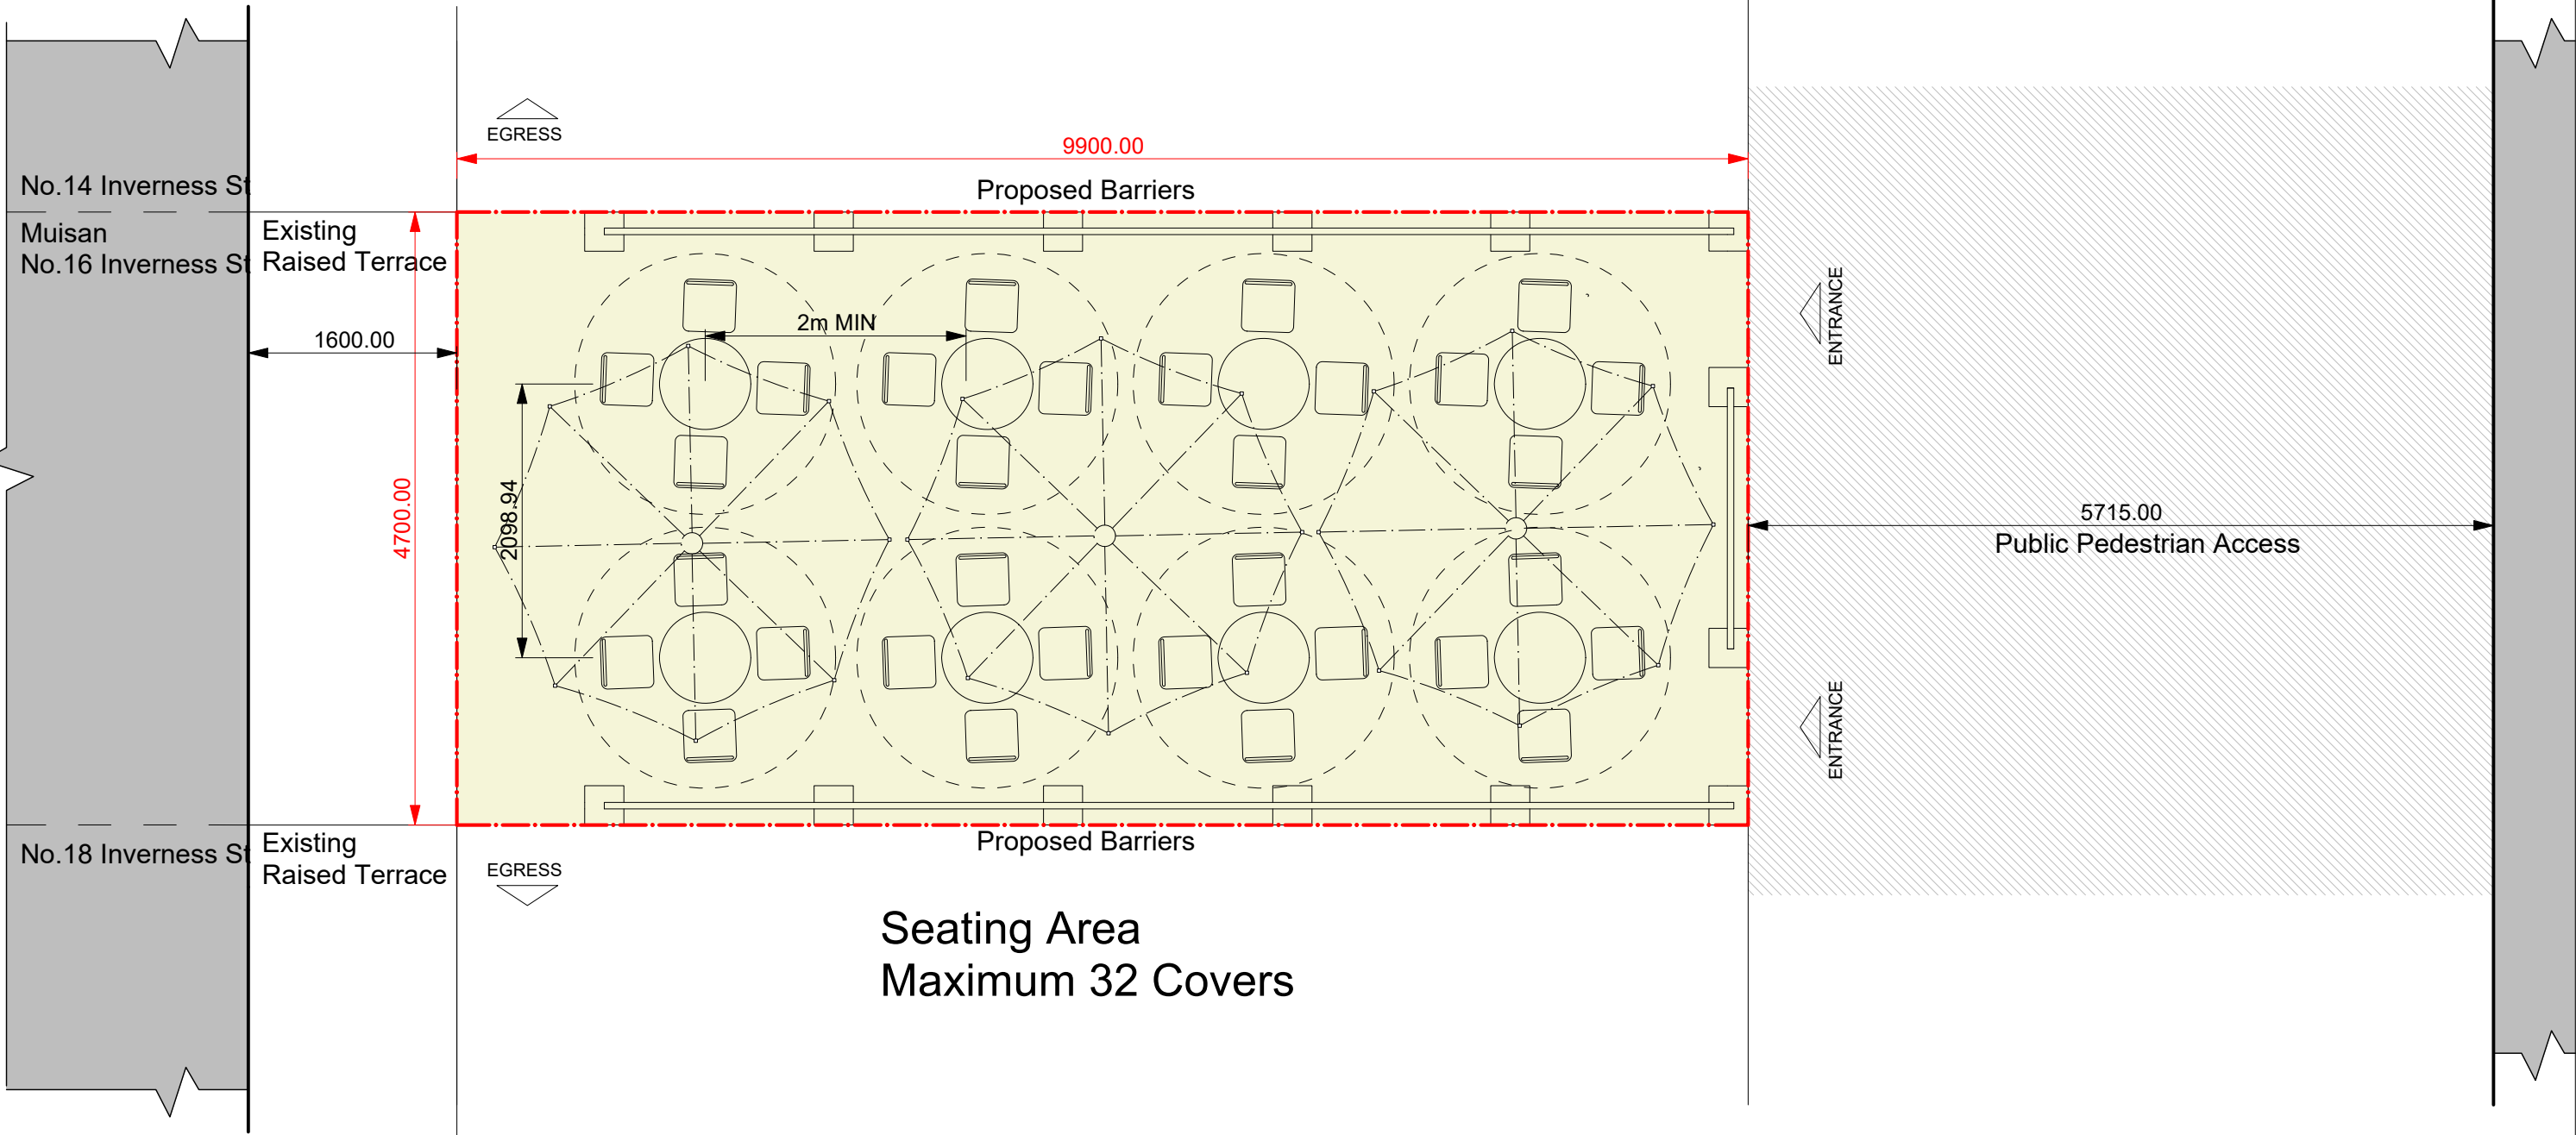

Inverness Street Muisan Evening Scenario after 7pm

LEGEND:

DRN: DAE	DWG NO: 1012 REV 01	PROJECT REF: INVERNESS STREET NO.02-N024
CKD:	DATE: 12/08/20	DWG TITLE: PROPOSED TABLE ENCLOSURE GENERAL ARRANGEMENT

Scale 1:50@A3