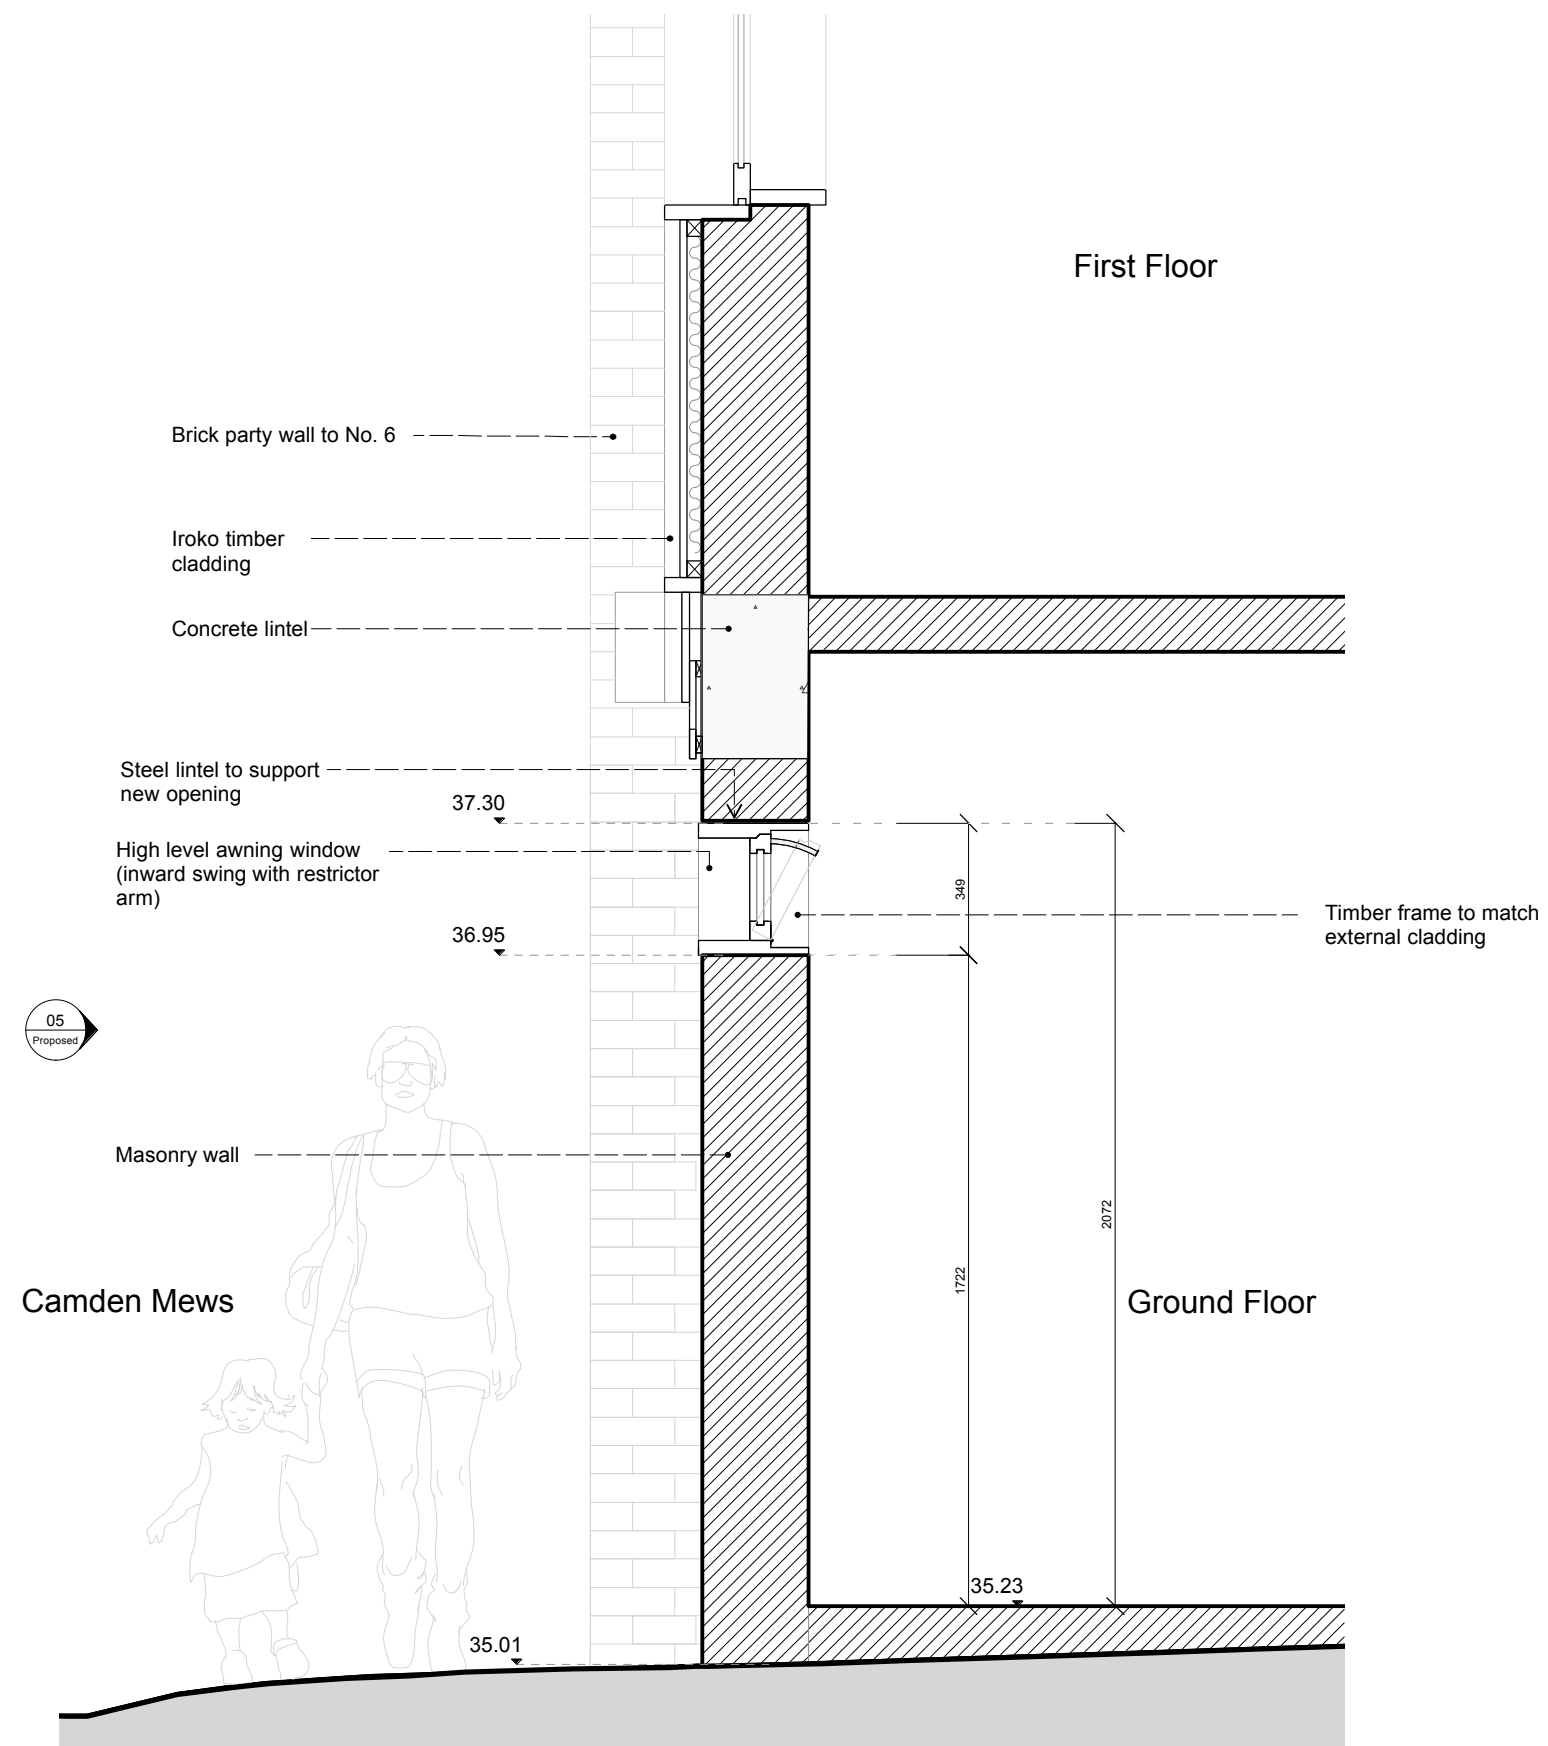

08. Utility Section BB - Proposed

05
Proposed

Camden Mews

Drawing Name:	Utility Section B-B (Proposed)
Drawing No. :	08
Scale:	1:20
Date:	12-01-2023
Location:	4 Camden Mews NW1 9DA London