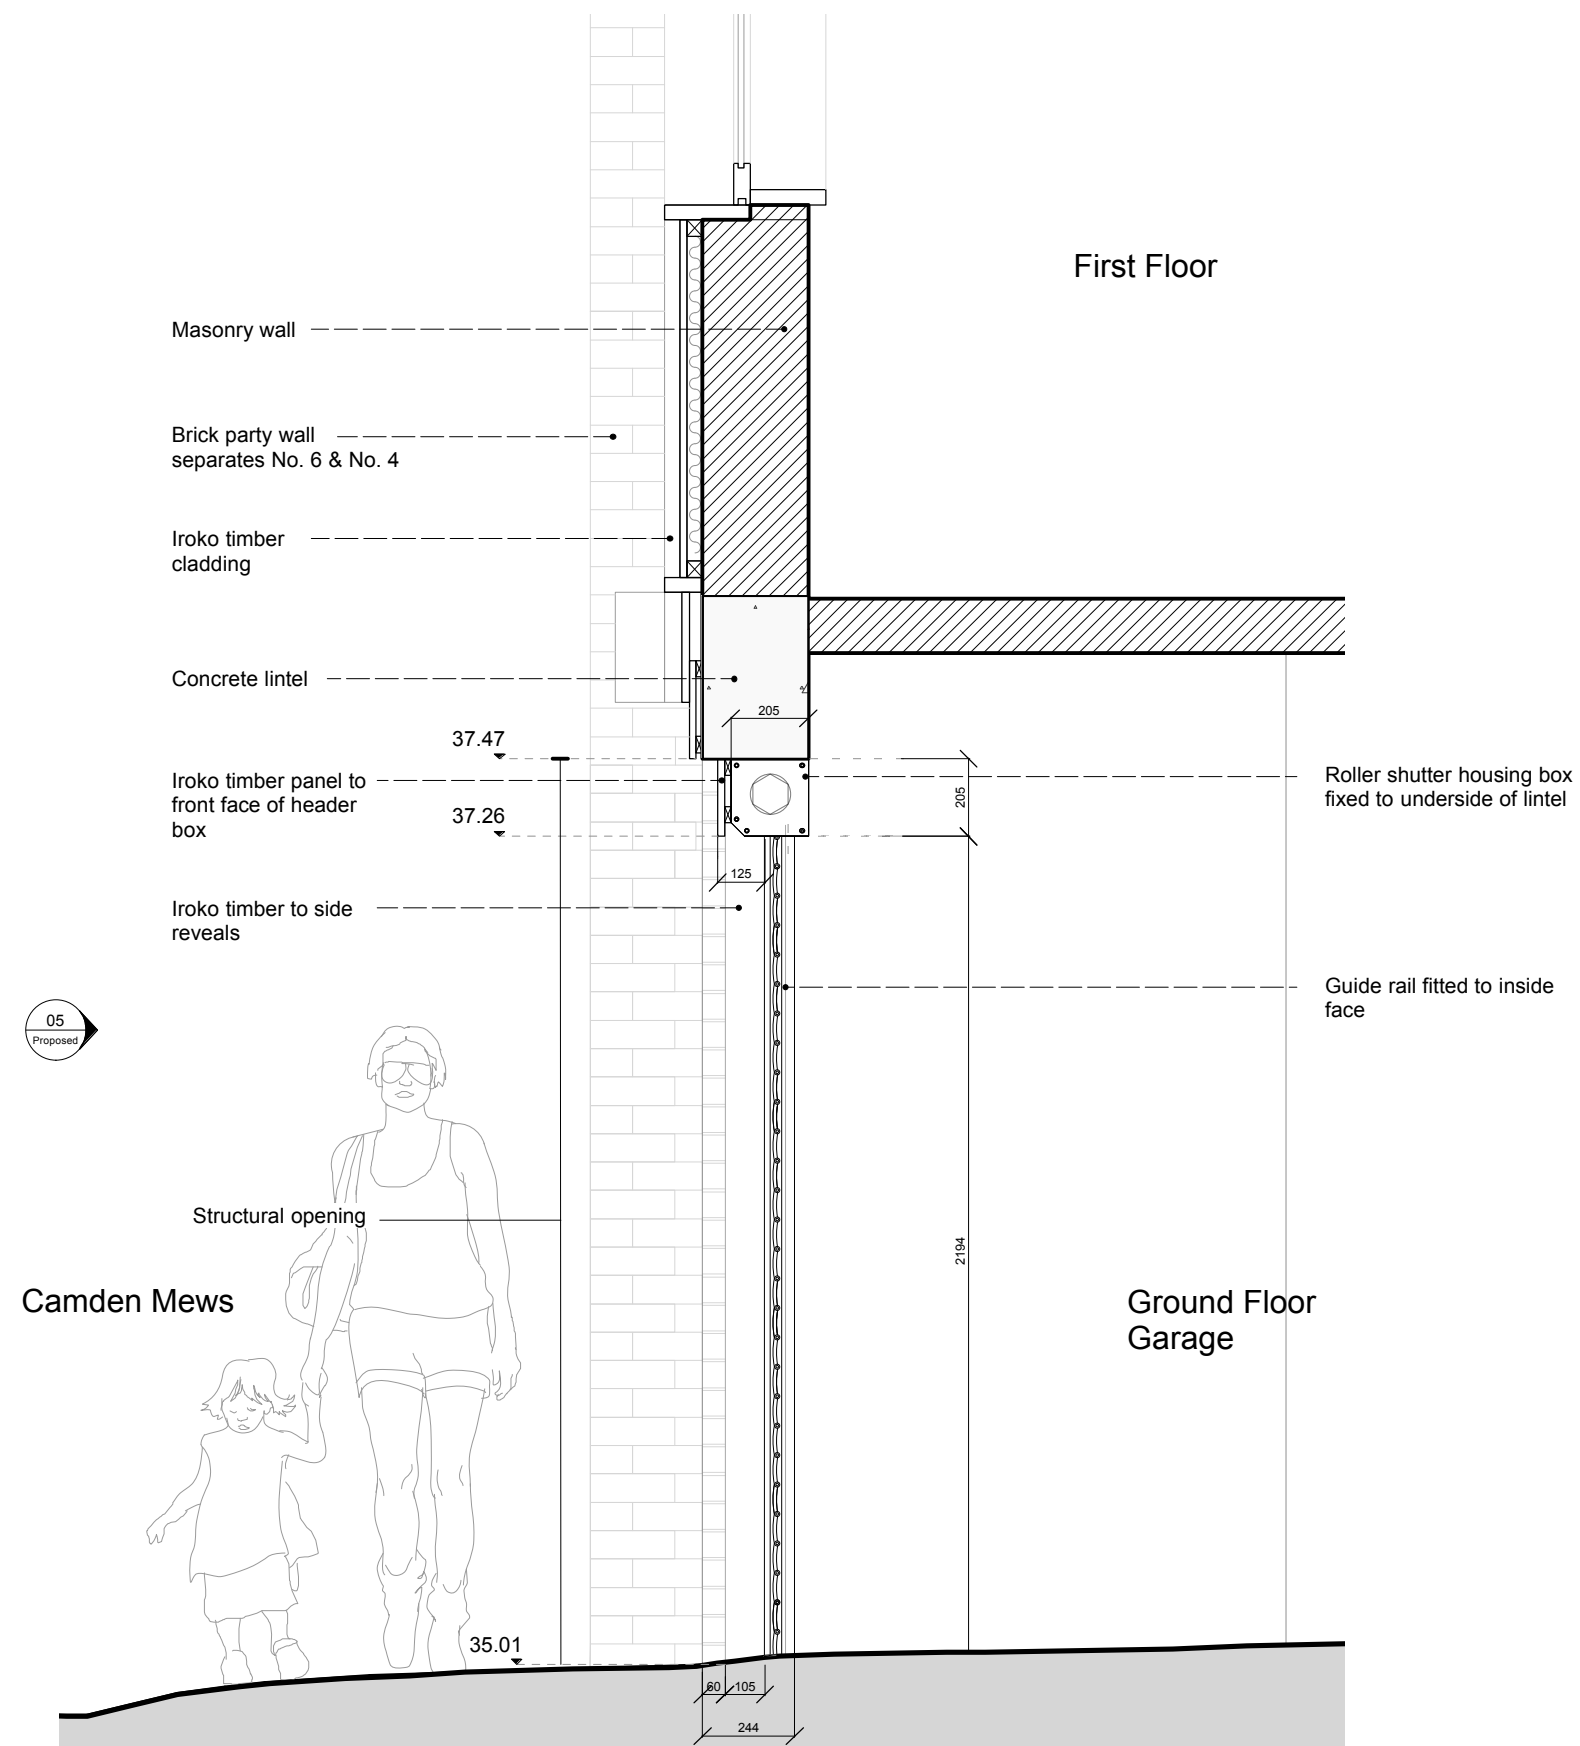

07. Garage Section AA - Proposed

Location Plan:

Drawing Name: Garage Section AA (Proposed)

Drawing No. : 07

Scale: 1:20

Date: 12-01-2023

Location: 4 Camden Mews
NW1 9DA
London