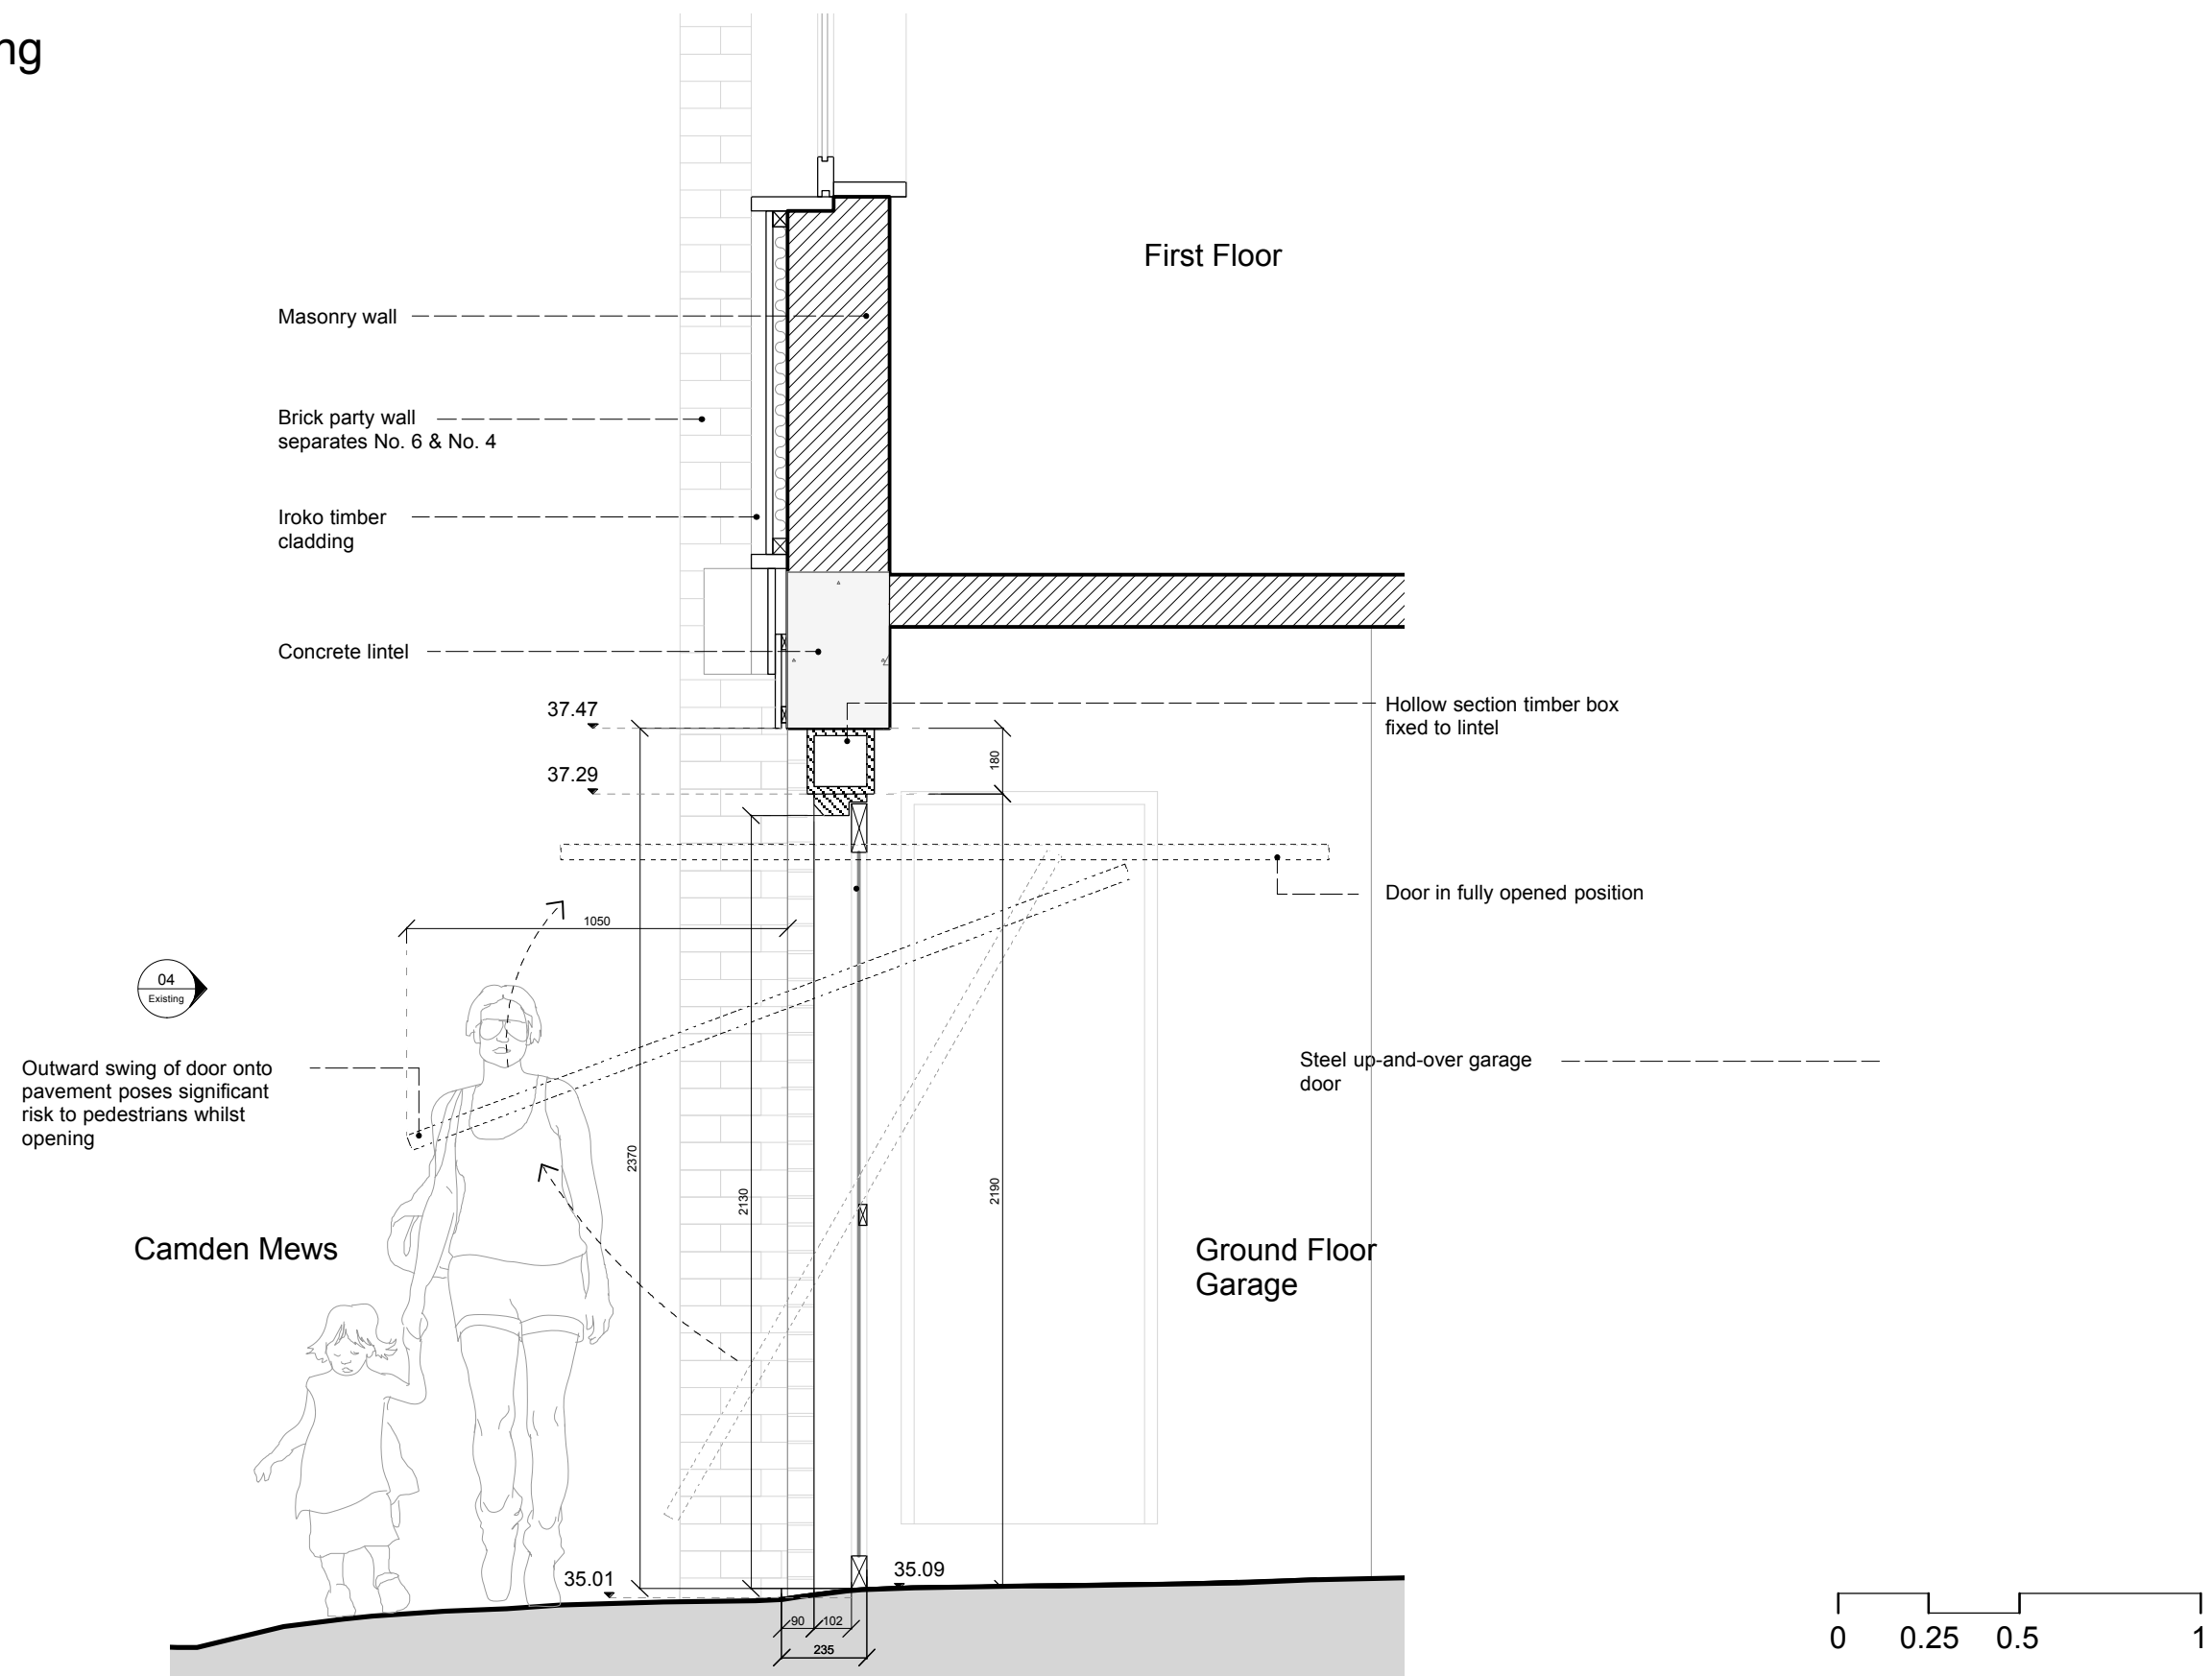

06. Garage Section AA - Existing

Location Plan:

Drawing Name: Garage Section AA (Existing)

Drawing No. : 06

Scale: 1:20

Date: 12-01-2023

Location: 4 Camden Mews
NW1 9DA
London