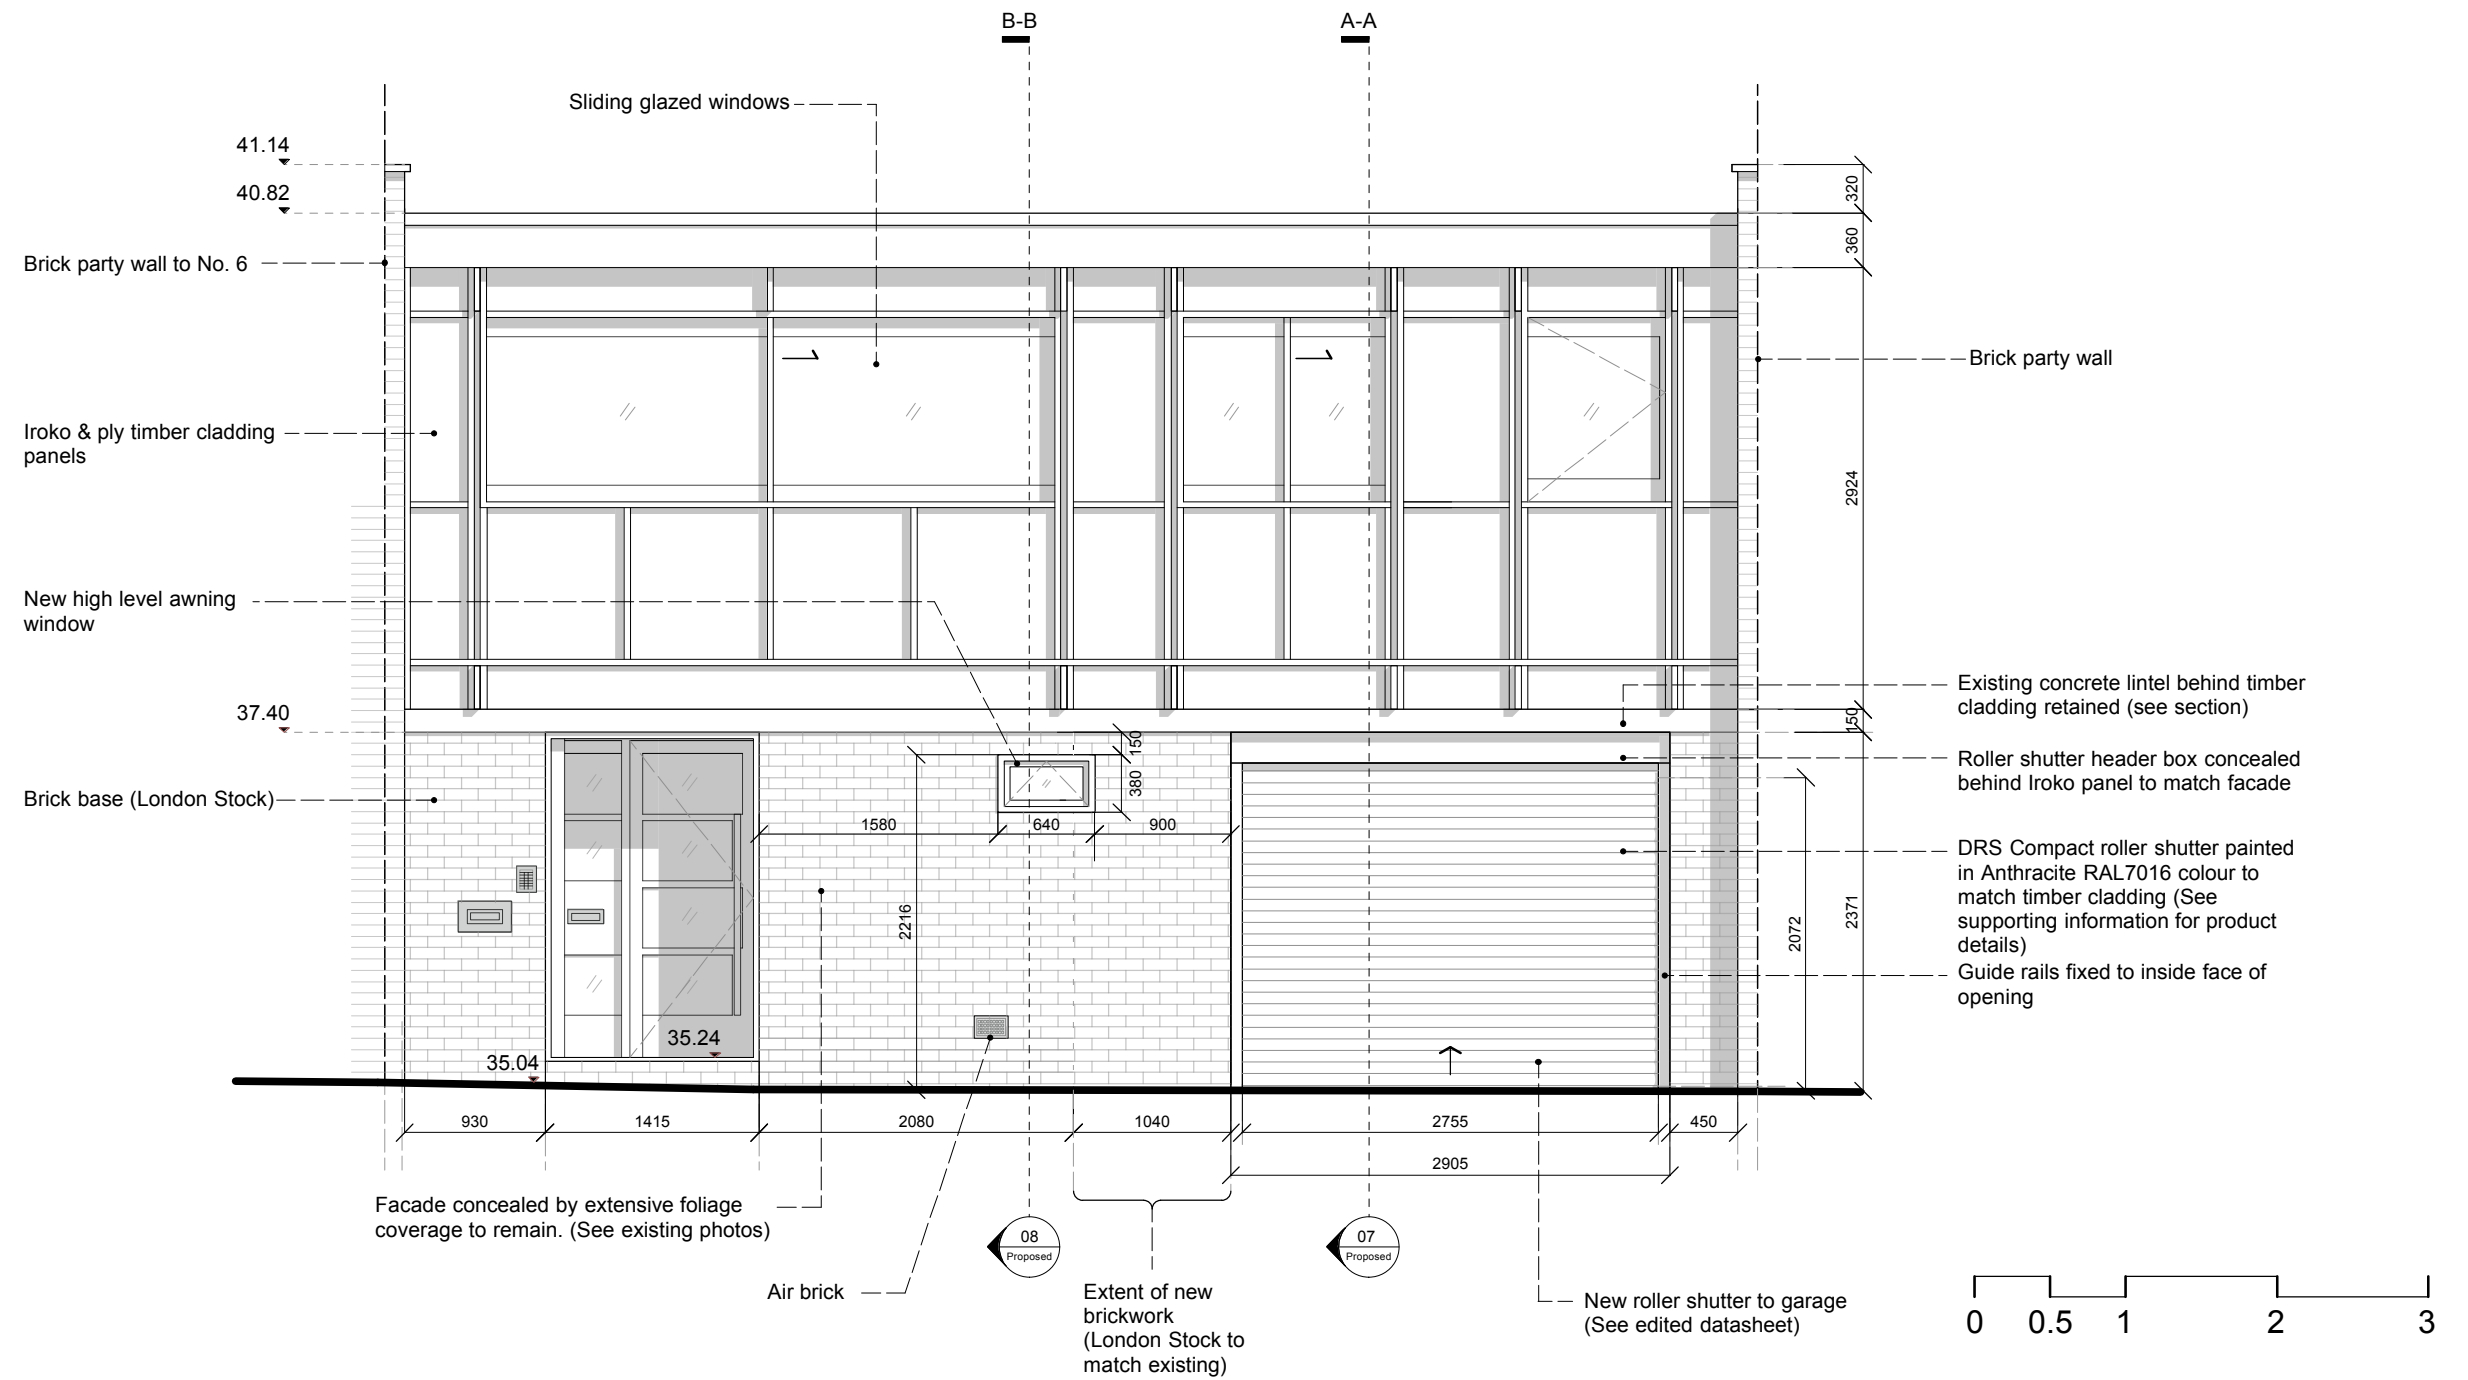

# 5. Front Elevation - Proposed

Drawing Name:	Front Elevation (Proposed)
Drawing No. :	05
Scale:	1:50
Date:	12-01-2023
Location:	4 Camden Mews NW1 9DA London