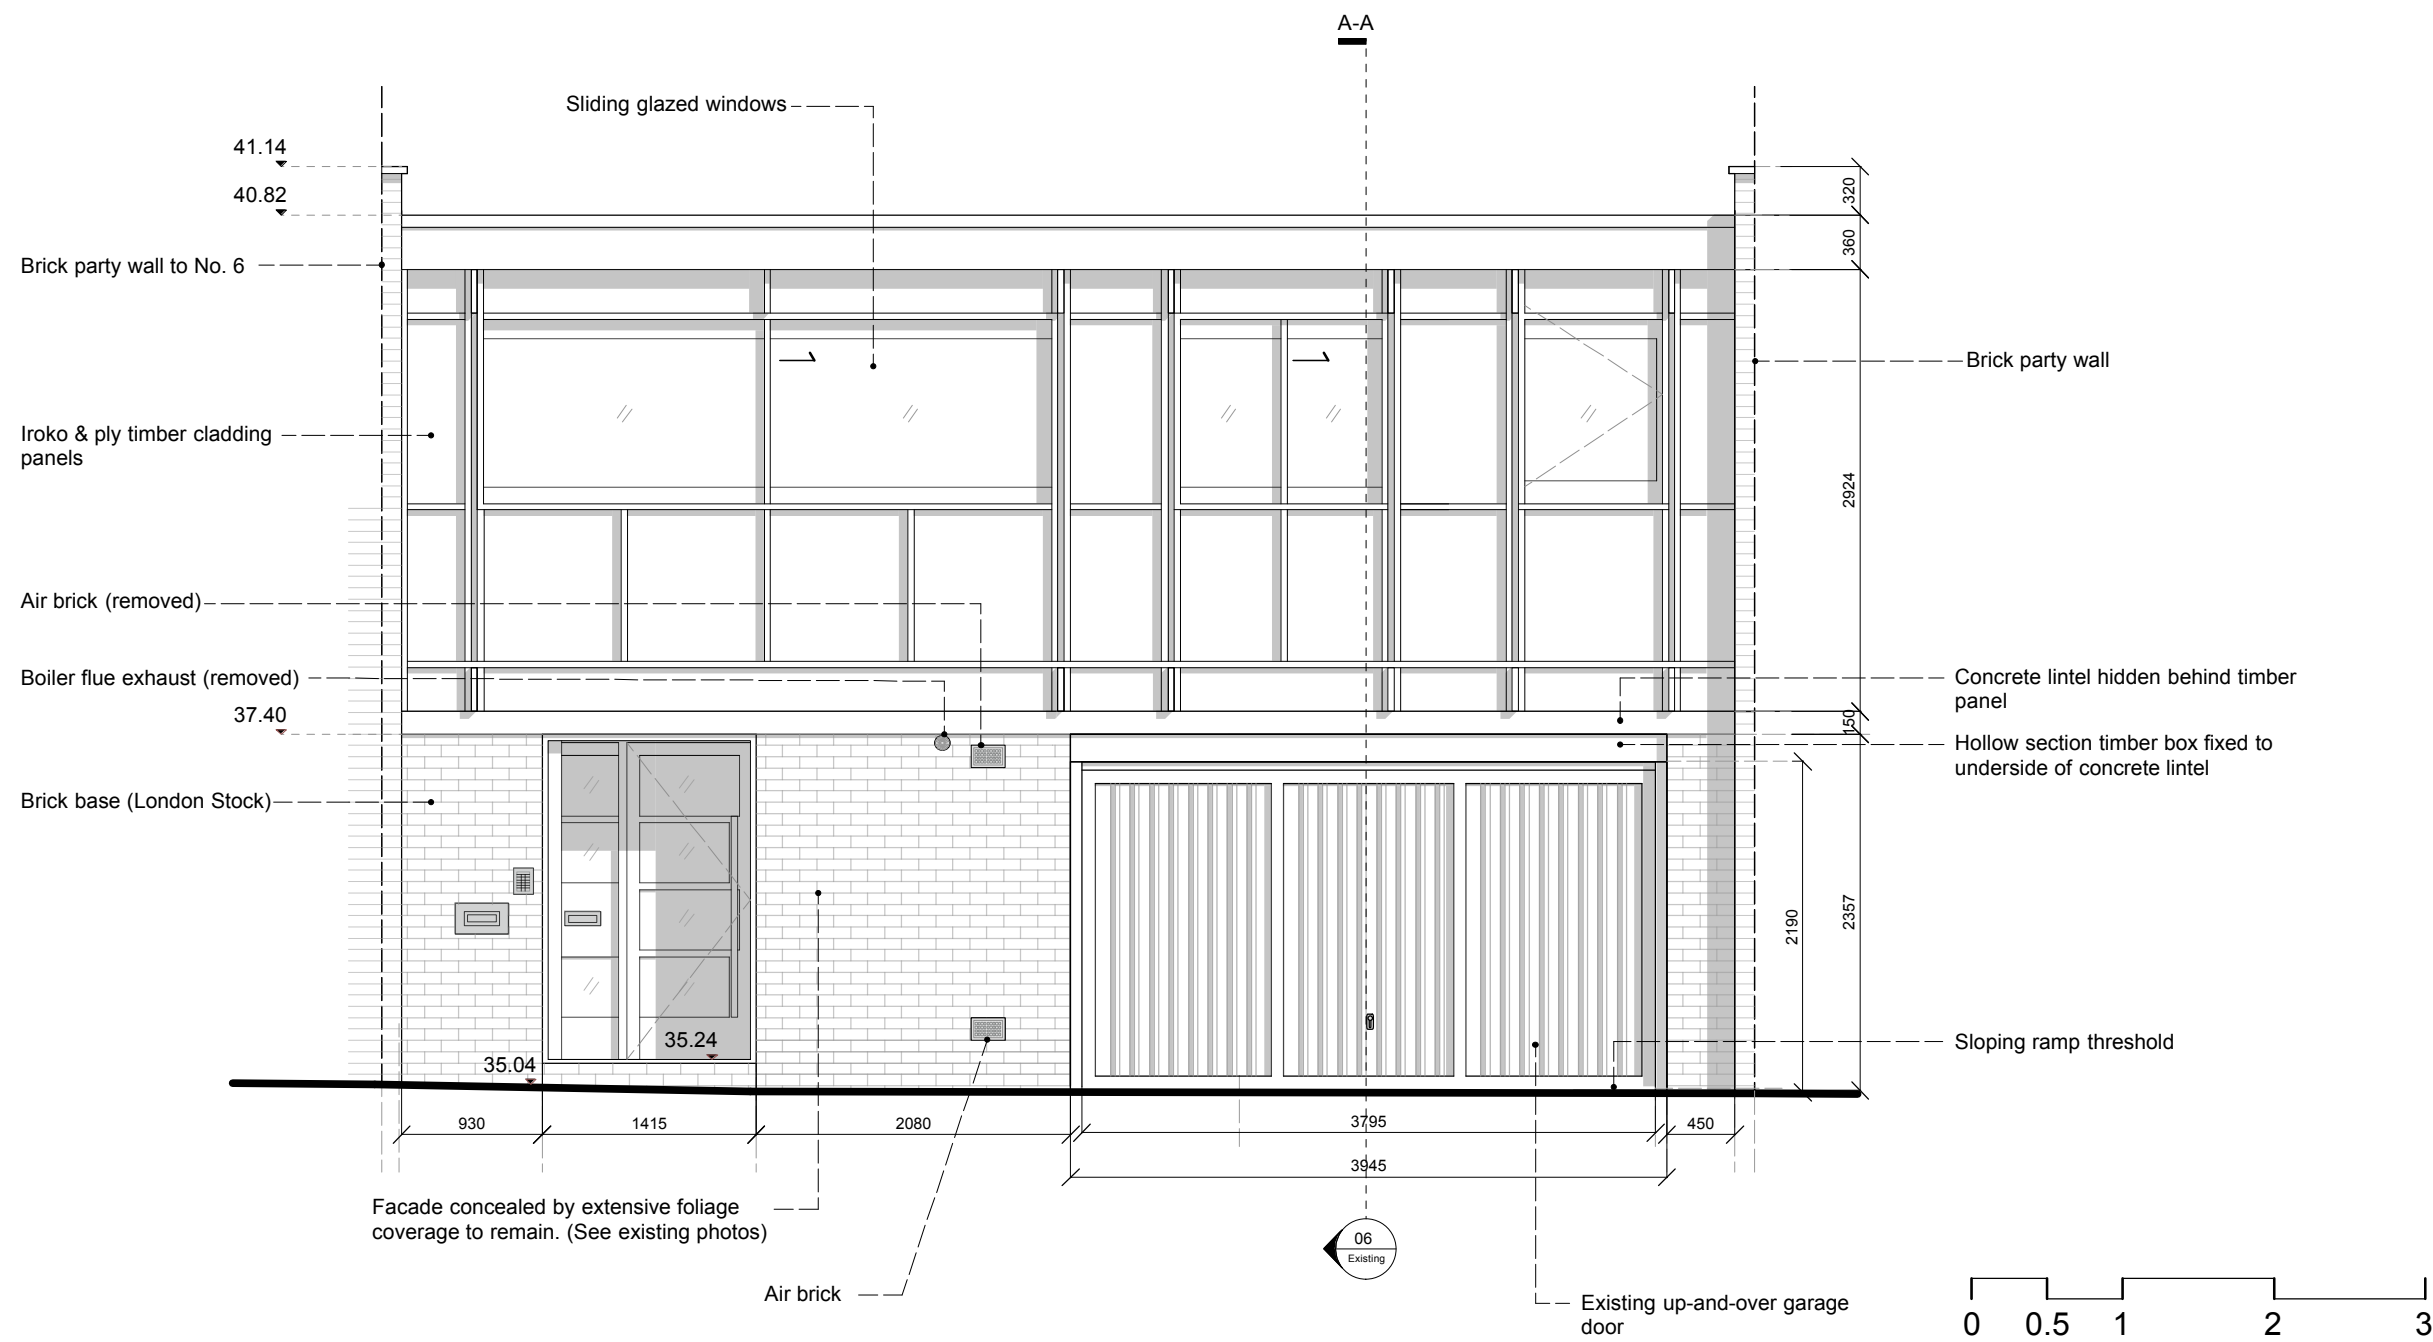

04. Front Elevation - Existing

Location Plan:

Drawing Name: Front Elevation (Existing)

Drawing No. : 04

Scale: 1:50

Date: 12-01-2023

Location: 4 Camden Mews
NW1 9DA
London