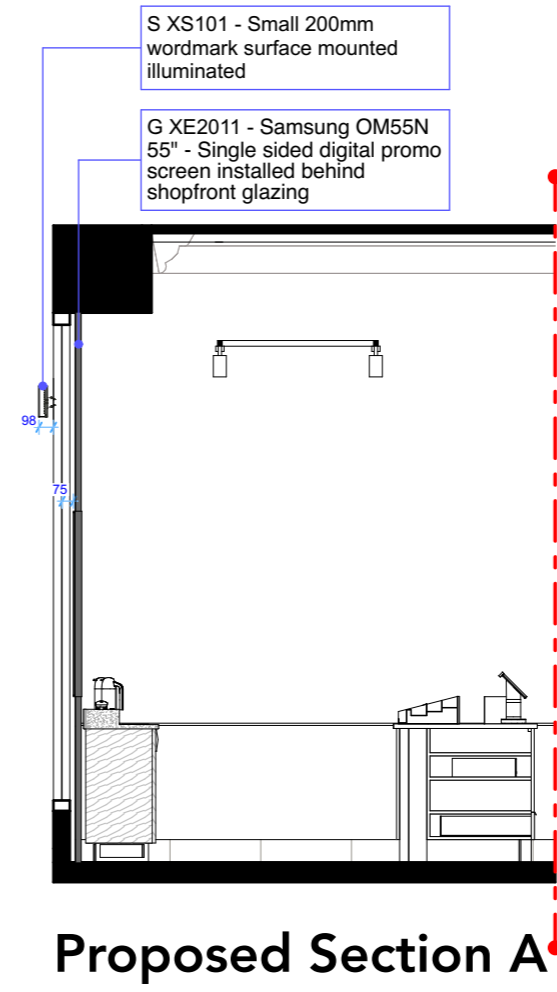

Existing Section A

Proposed Section A

S XS101 - Small 200mm wordmark surface mounted illuminated

G XE2011 - Samsung OM55N 55" - Single sided digital promo screen installed behind shopfront glazing

98  
75