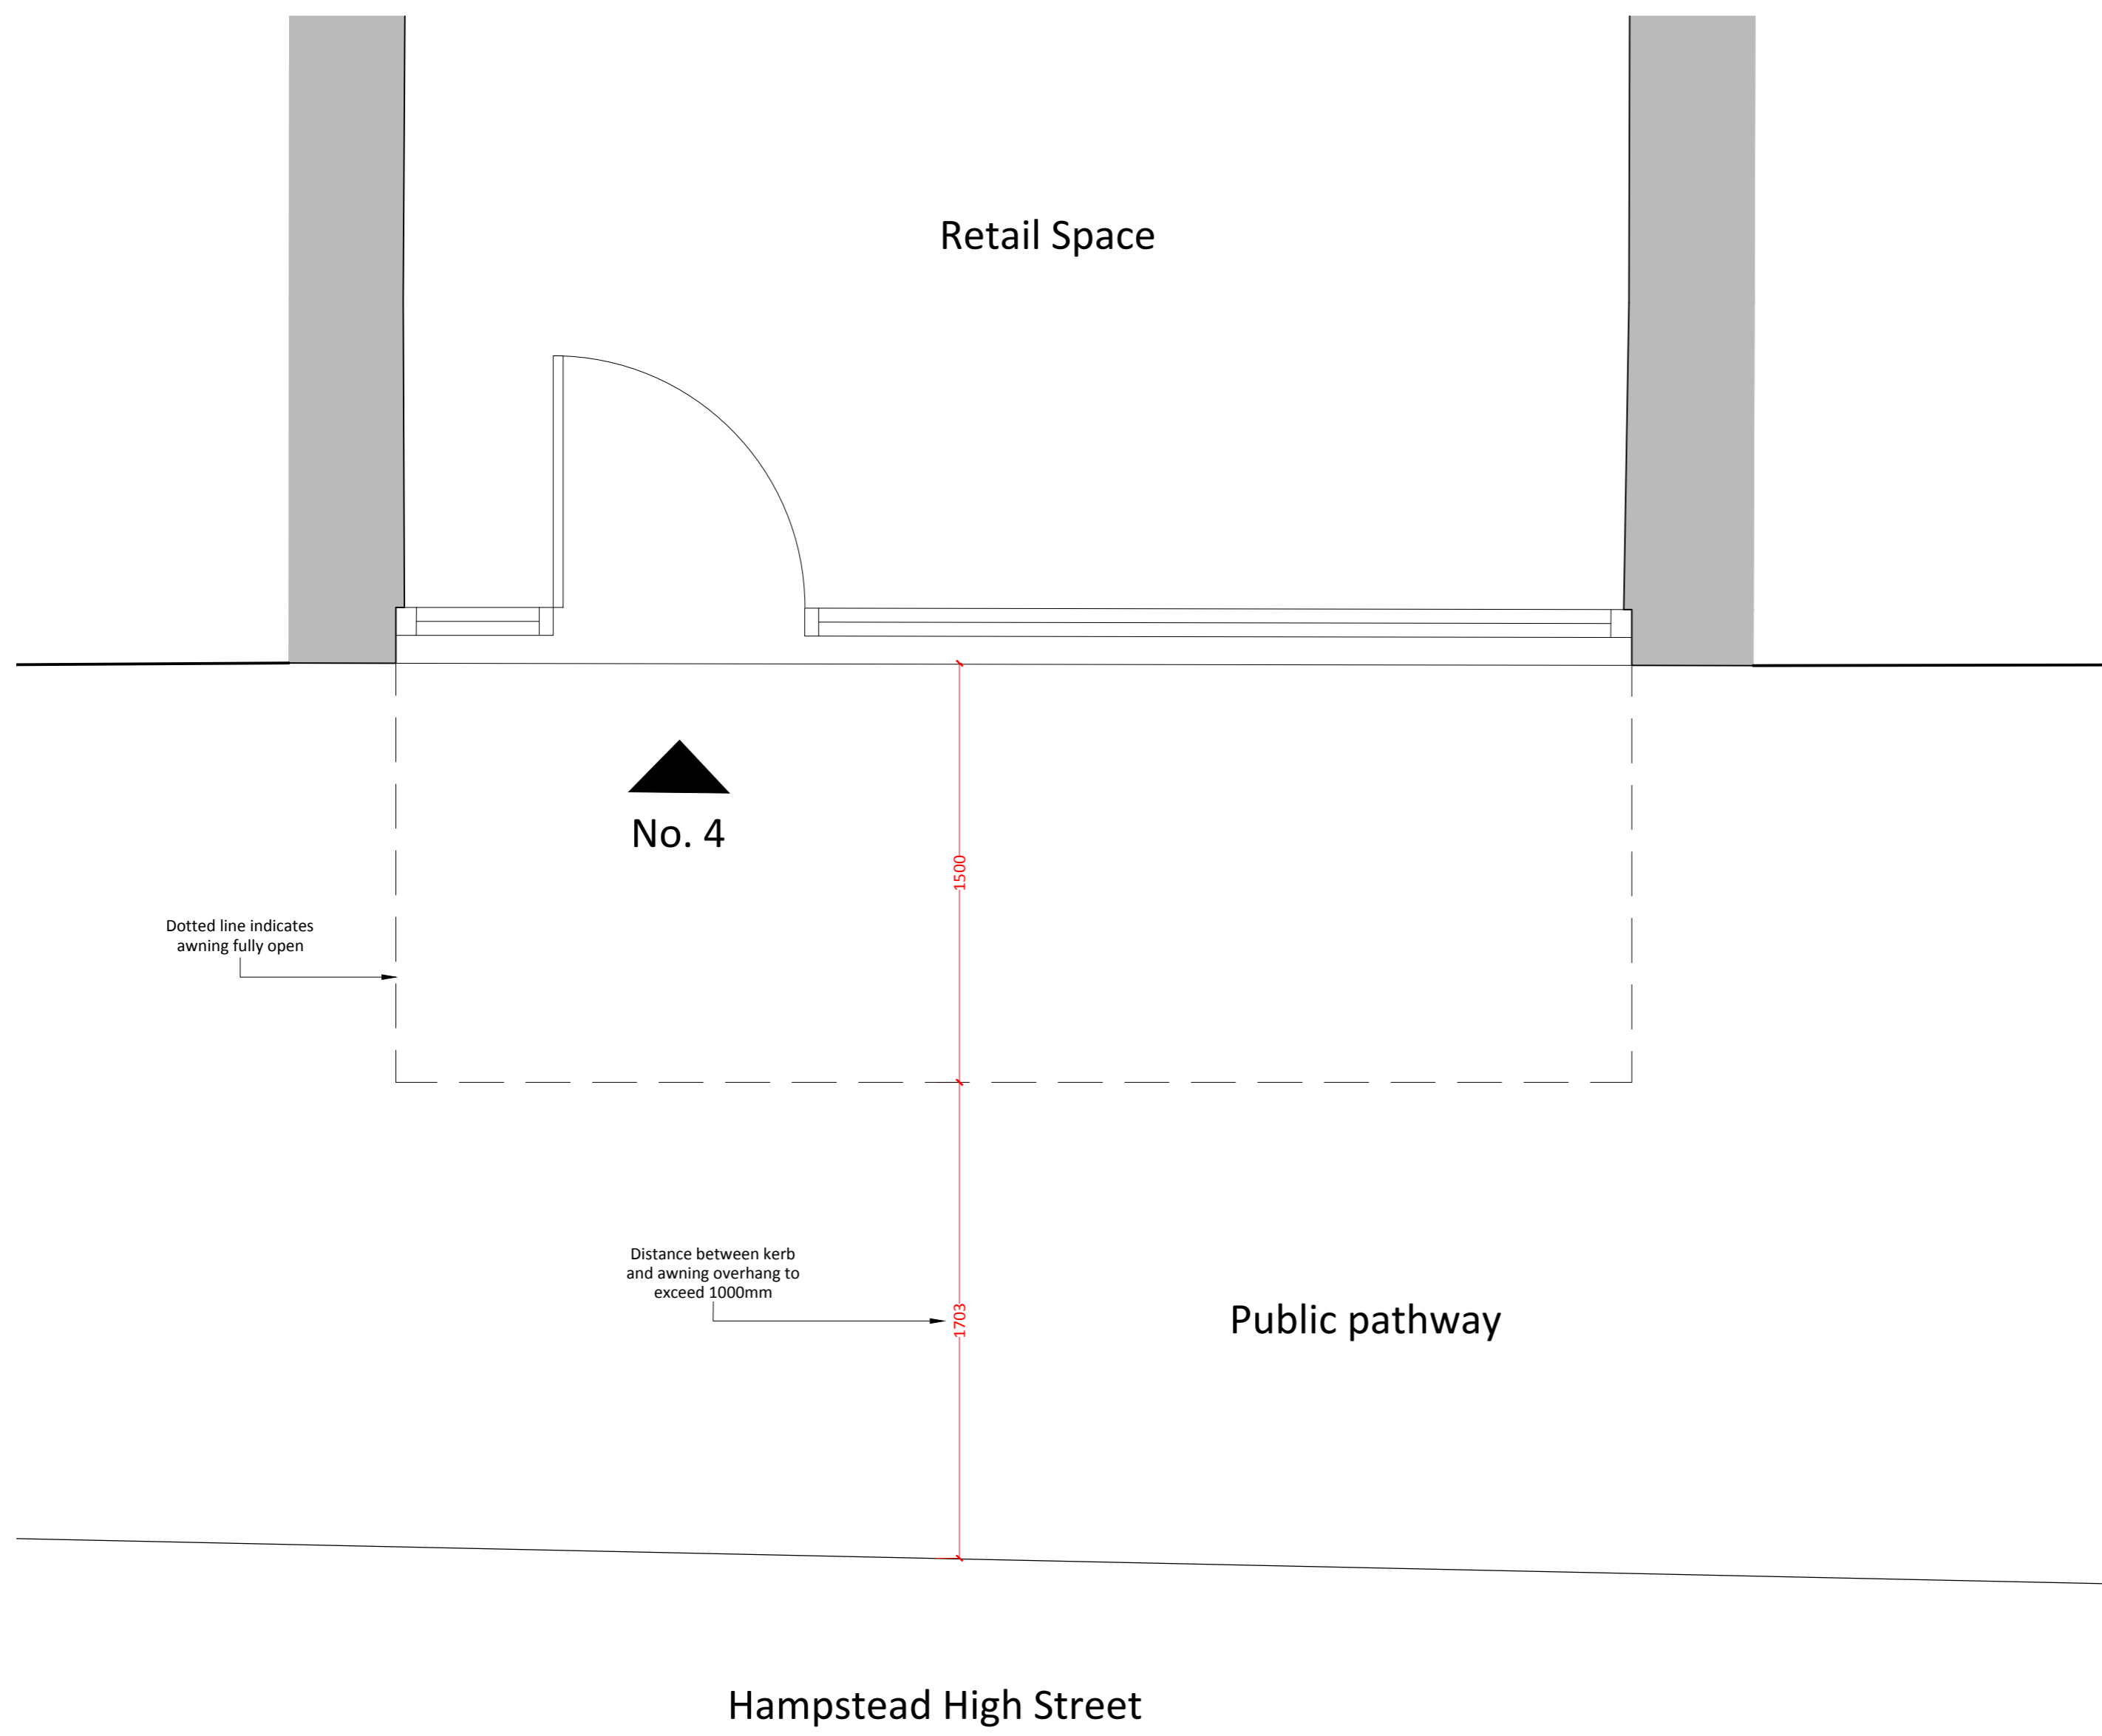

FRONT ELEVATION (AWNING RETRACTED)

ELEVATION OF PROTRUDING SIGN

PROPOSED PLAN

REV. NO.	DESCRIPTION TO REVISION	REV. BY	DATE	NOTES
A	Amended	ED	27.10.22	
B	Additional lights added	ED	17.11.22	
C	Additional info	ED	06.01.23	
D				
E				
F				
G				
H				
I				
J				
K				
L				

1. This drawing is for planning purposes only
 2. Do not scale from this drawing

PROJECT ADDRESS
 Amathus
 4 Hampstead High Street
 London
 NW3 1PR

DRAWING TITLE
 Proposed
 Front Elevation,
 Signage & Plan

SCALE 1:20 PAPER A2

PROJECT STAGE
 PLANNING
 DRAWN BY ED
 DATE 05.01.2023
 DRG NO. 0042.01 REV. C