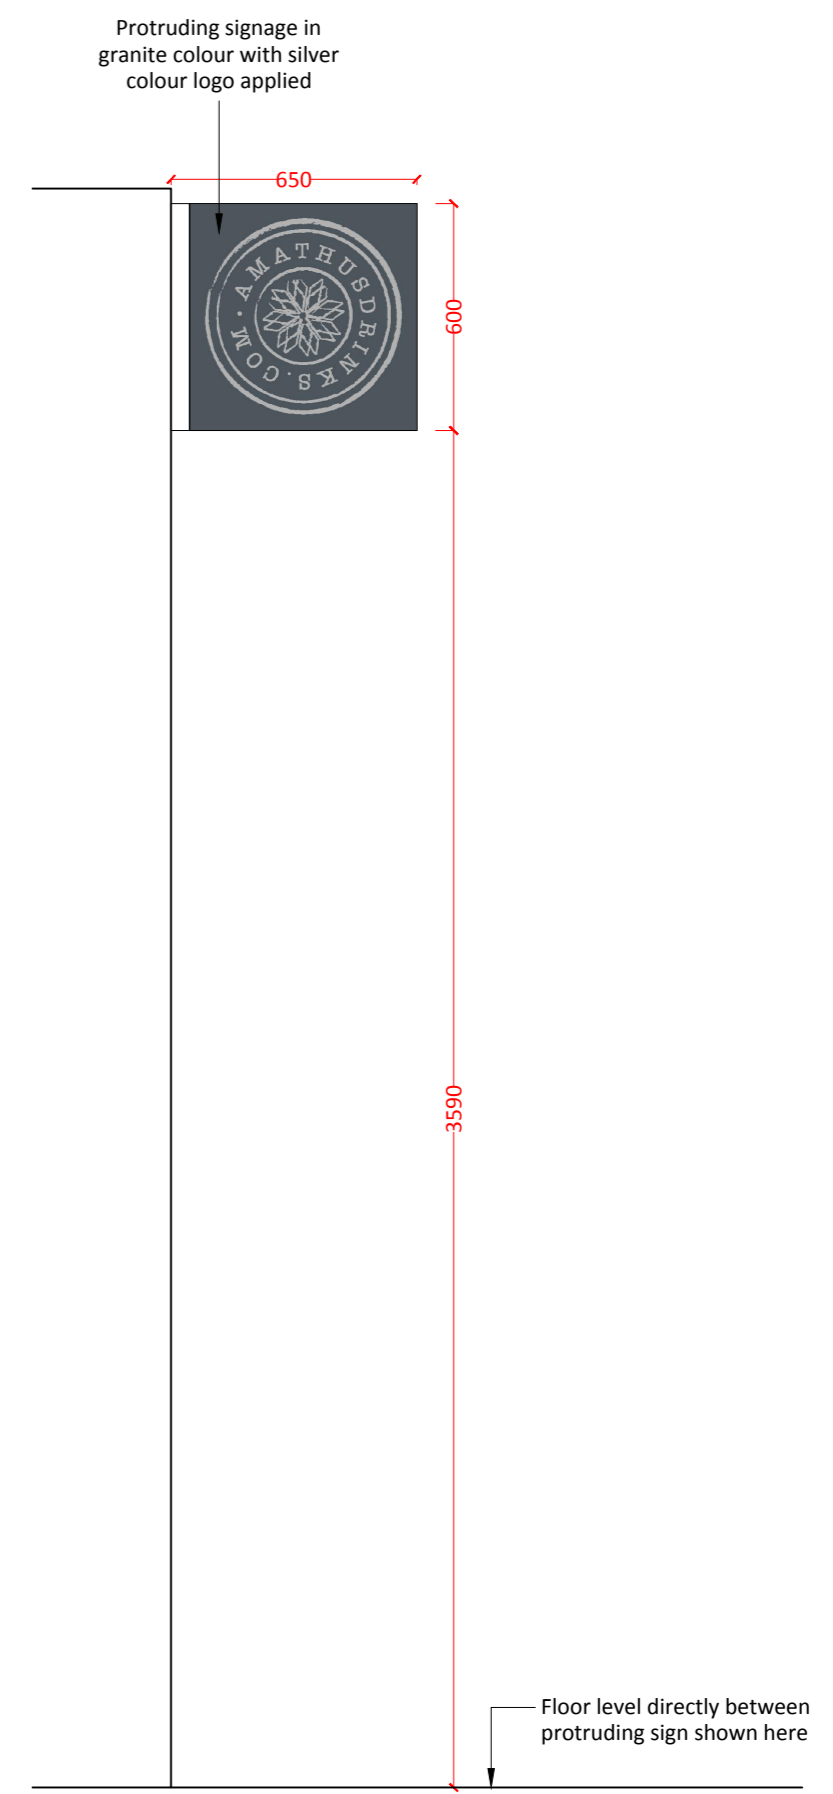

FRONT ELEVATION (AWNING RETRACTED)

ELEVATION OF PROTRUDING SIGN

PROPOSED PLAN

REV. NO.	DESCRIPTION TO REVISION	REV. BY	DATE	NOTES
A	Amended	ED	27.10.22	
B	Additional lights added	ED	17.11.22	
C	Additional info	ED	06.01.23	
D				
E				
F				
G				
H				
I				
J				
K				
L				

1. This drawing is for planning purposes only
 2. Do not scale from this drawing

PROJECT ADDRESS
 Amathus
 4 Hampstead High Street
 London
 NW3 1PR

DRAWING TITLE
 Proposed
 Front Elevation,
 Signage & Plan

SCALE 1:20 PAPER A2

PROJECT STAGE
 PLANNING
 DRAWN BY ED
 DATE 05.01.2023
 DRG NO. 0042.01 REV. C