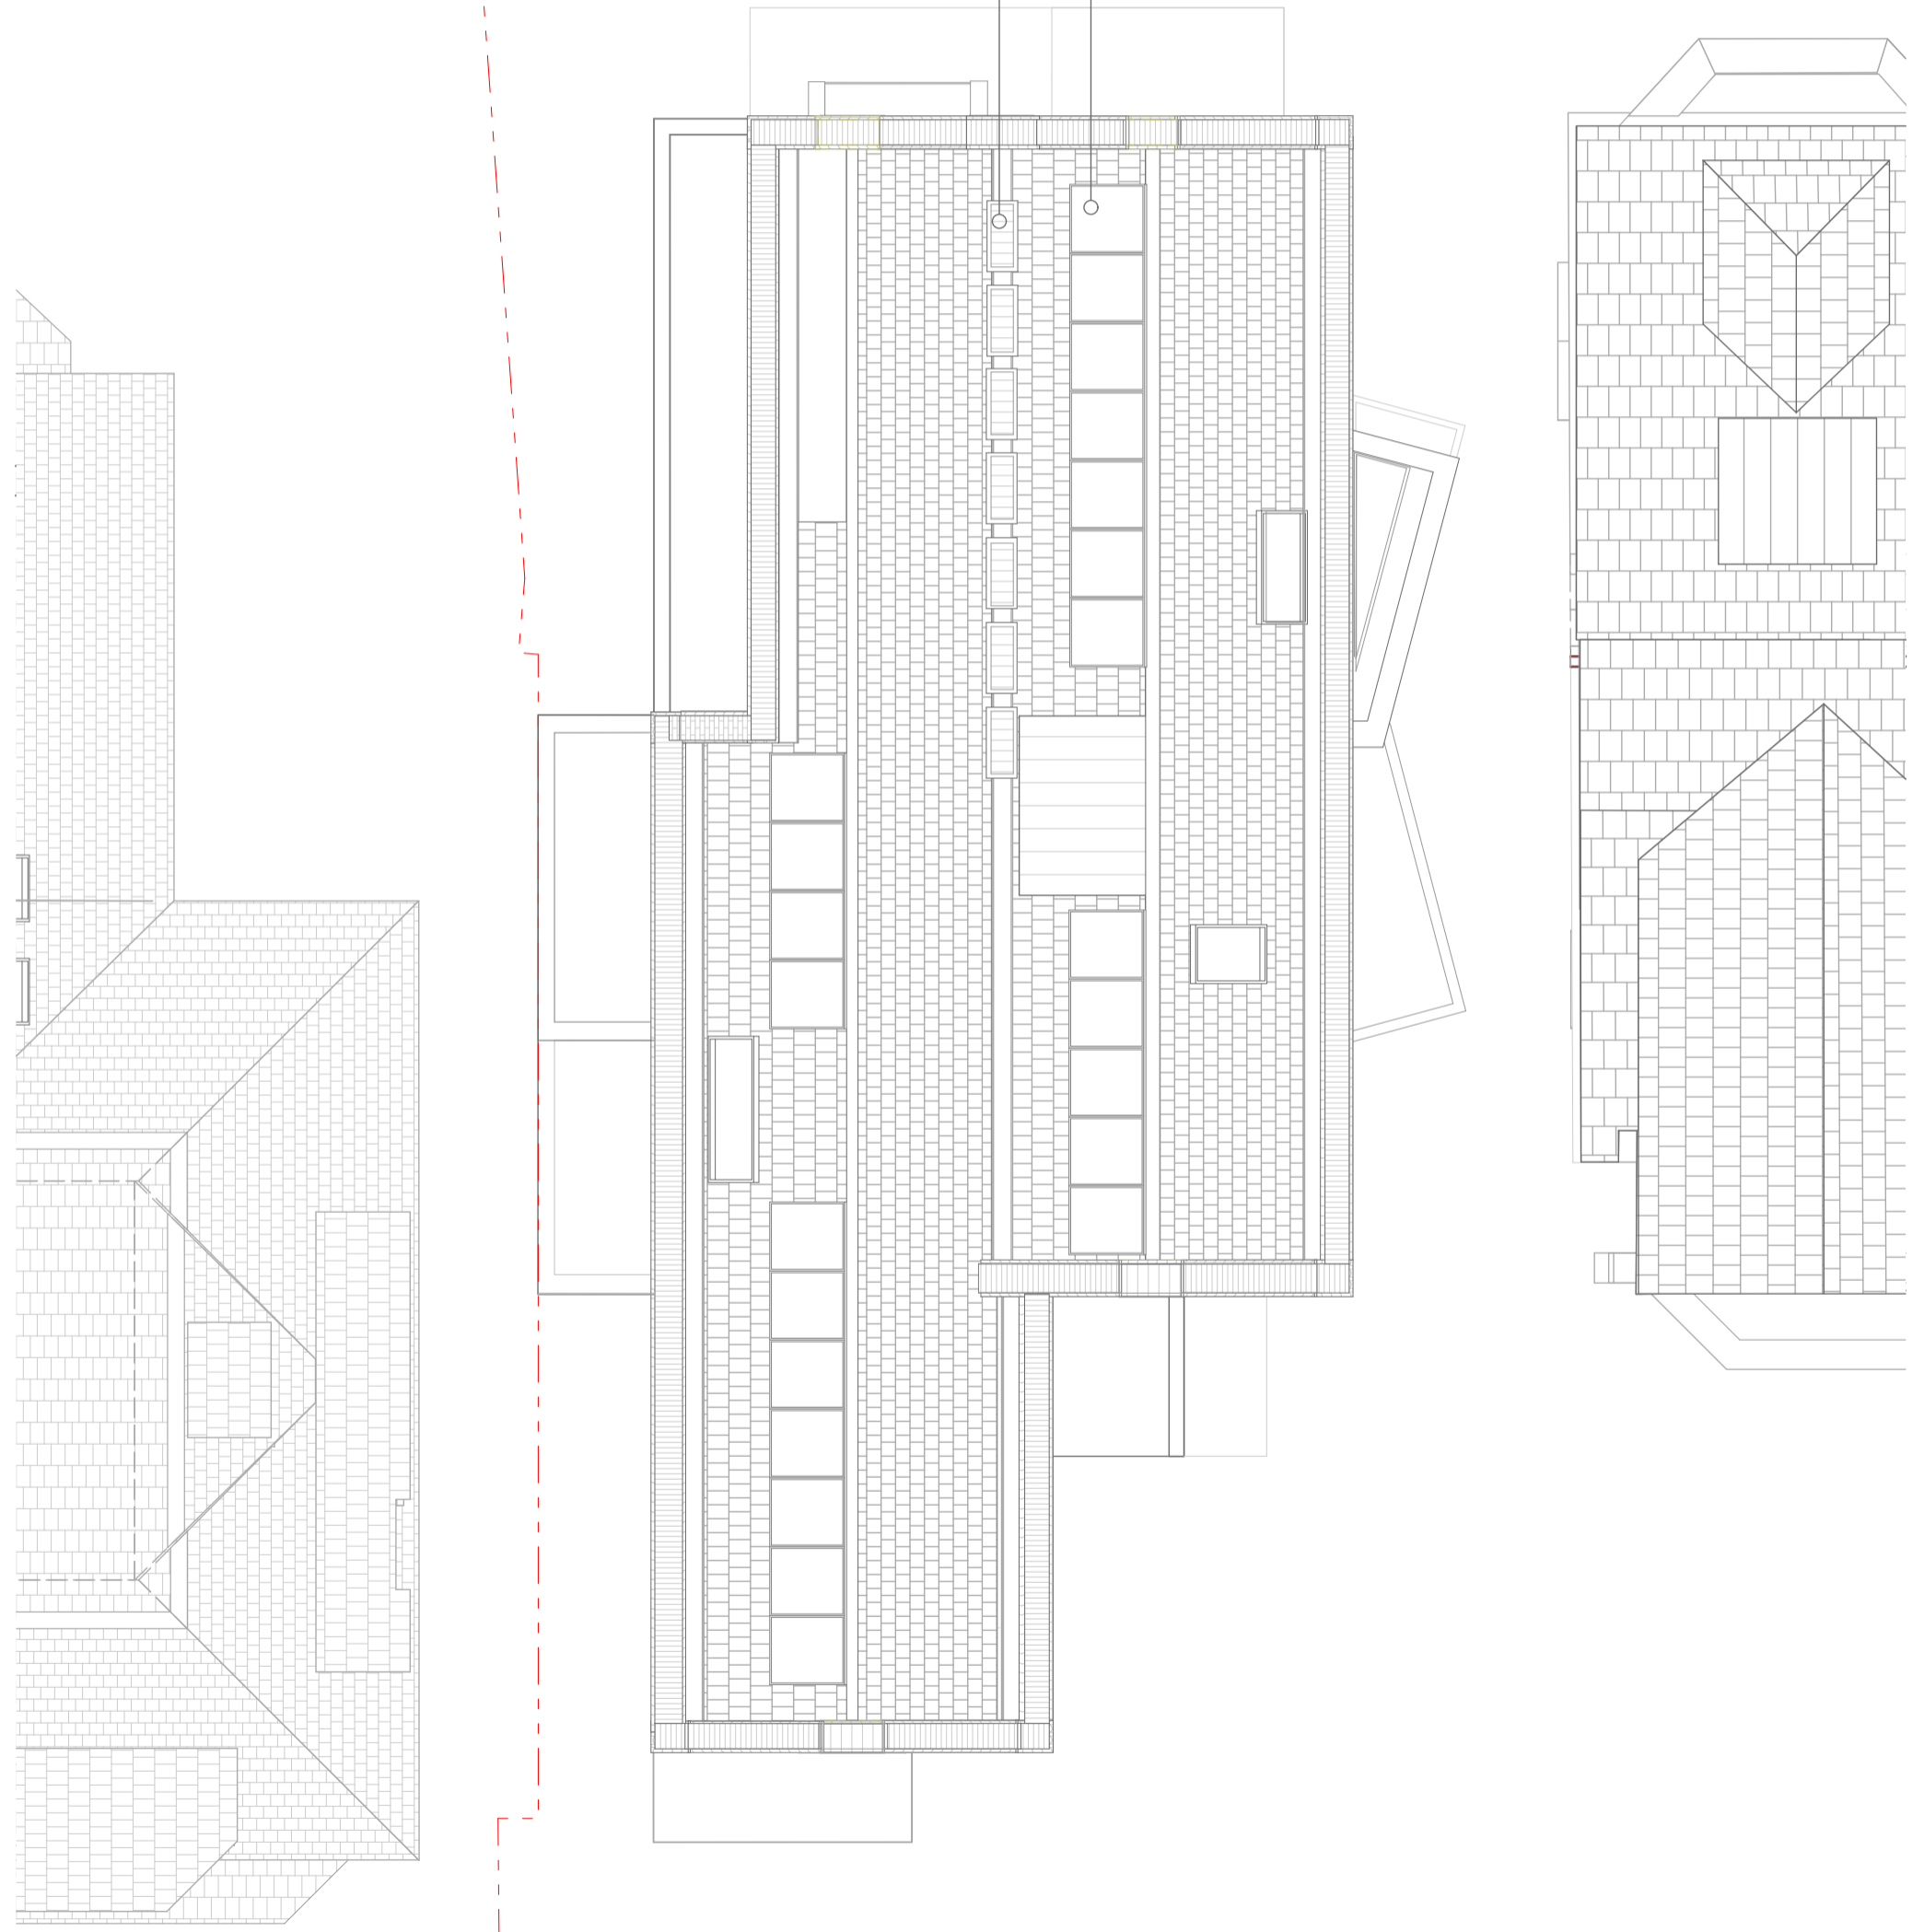

Air Source Heat Pumps

PV Panels

**Project**  
13 Netherhall Gardens NW3 5RN

**Phase 4**  
Issue Date  
16/11/2022

**Drawing Title**  
Proposed Roof Plan

**Drawing Status**  
PLANNING

**Revision Description**  
Final Revision

**Scale** 1:100 @ (A3)

**Drawing No.**  
AL.102.06 P

195-199 Grays Inn Road,  
London, WC1X 8UL  
Tel: +44 (0)2072500090  
www.re-creo.eu