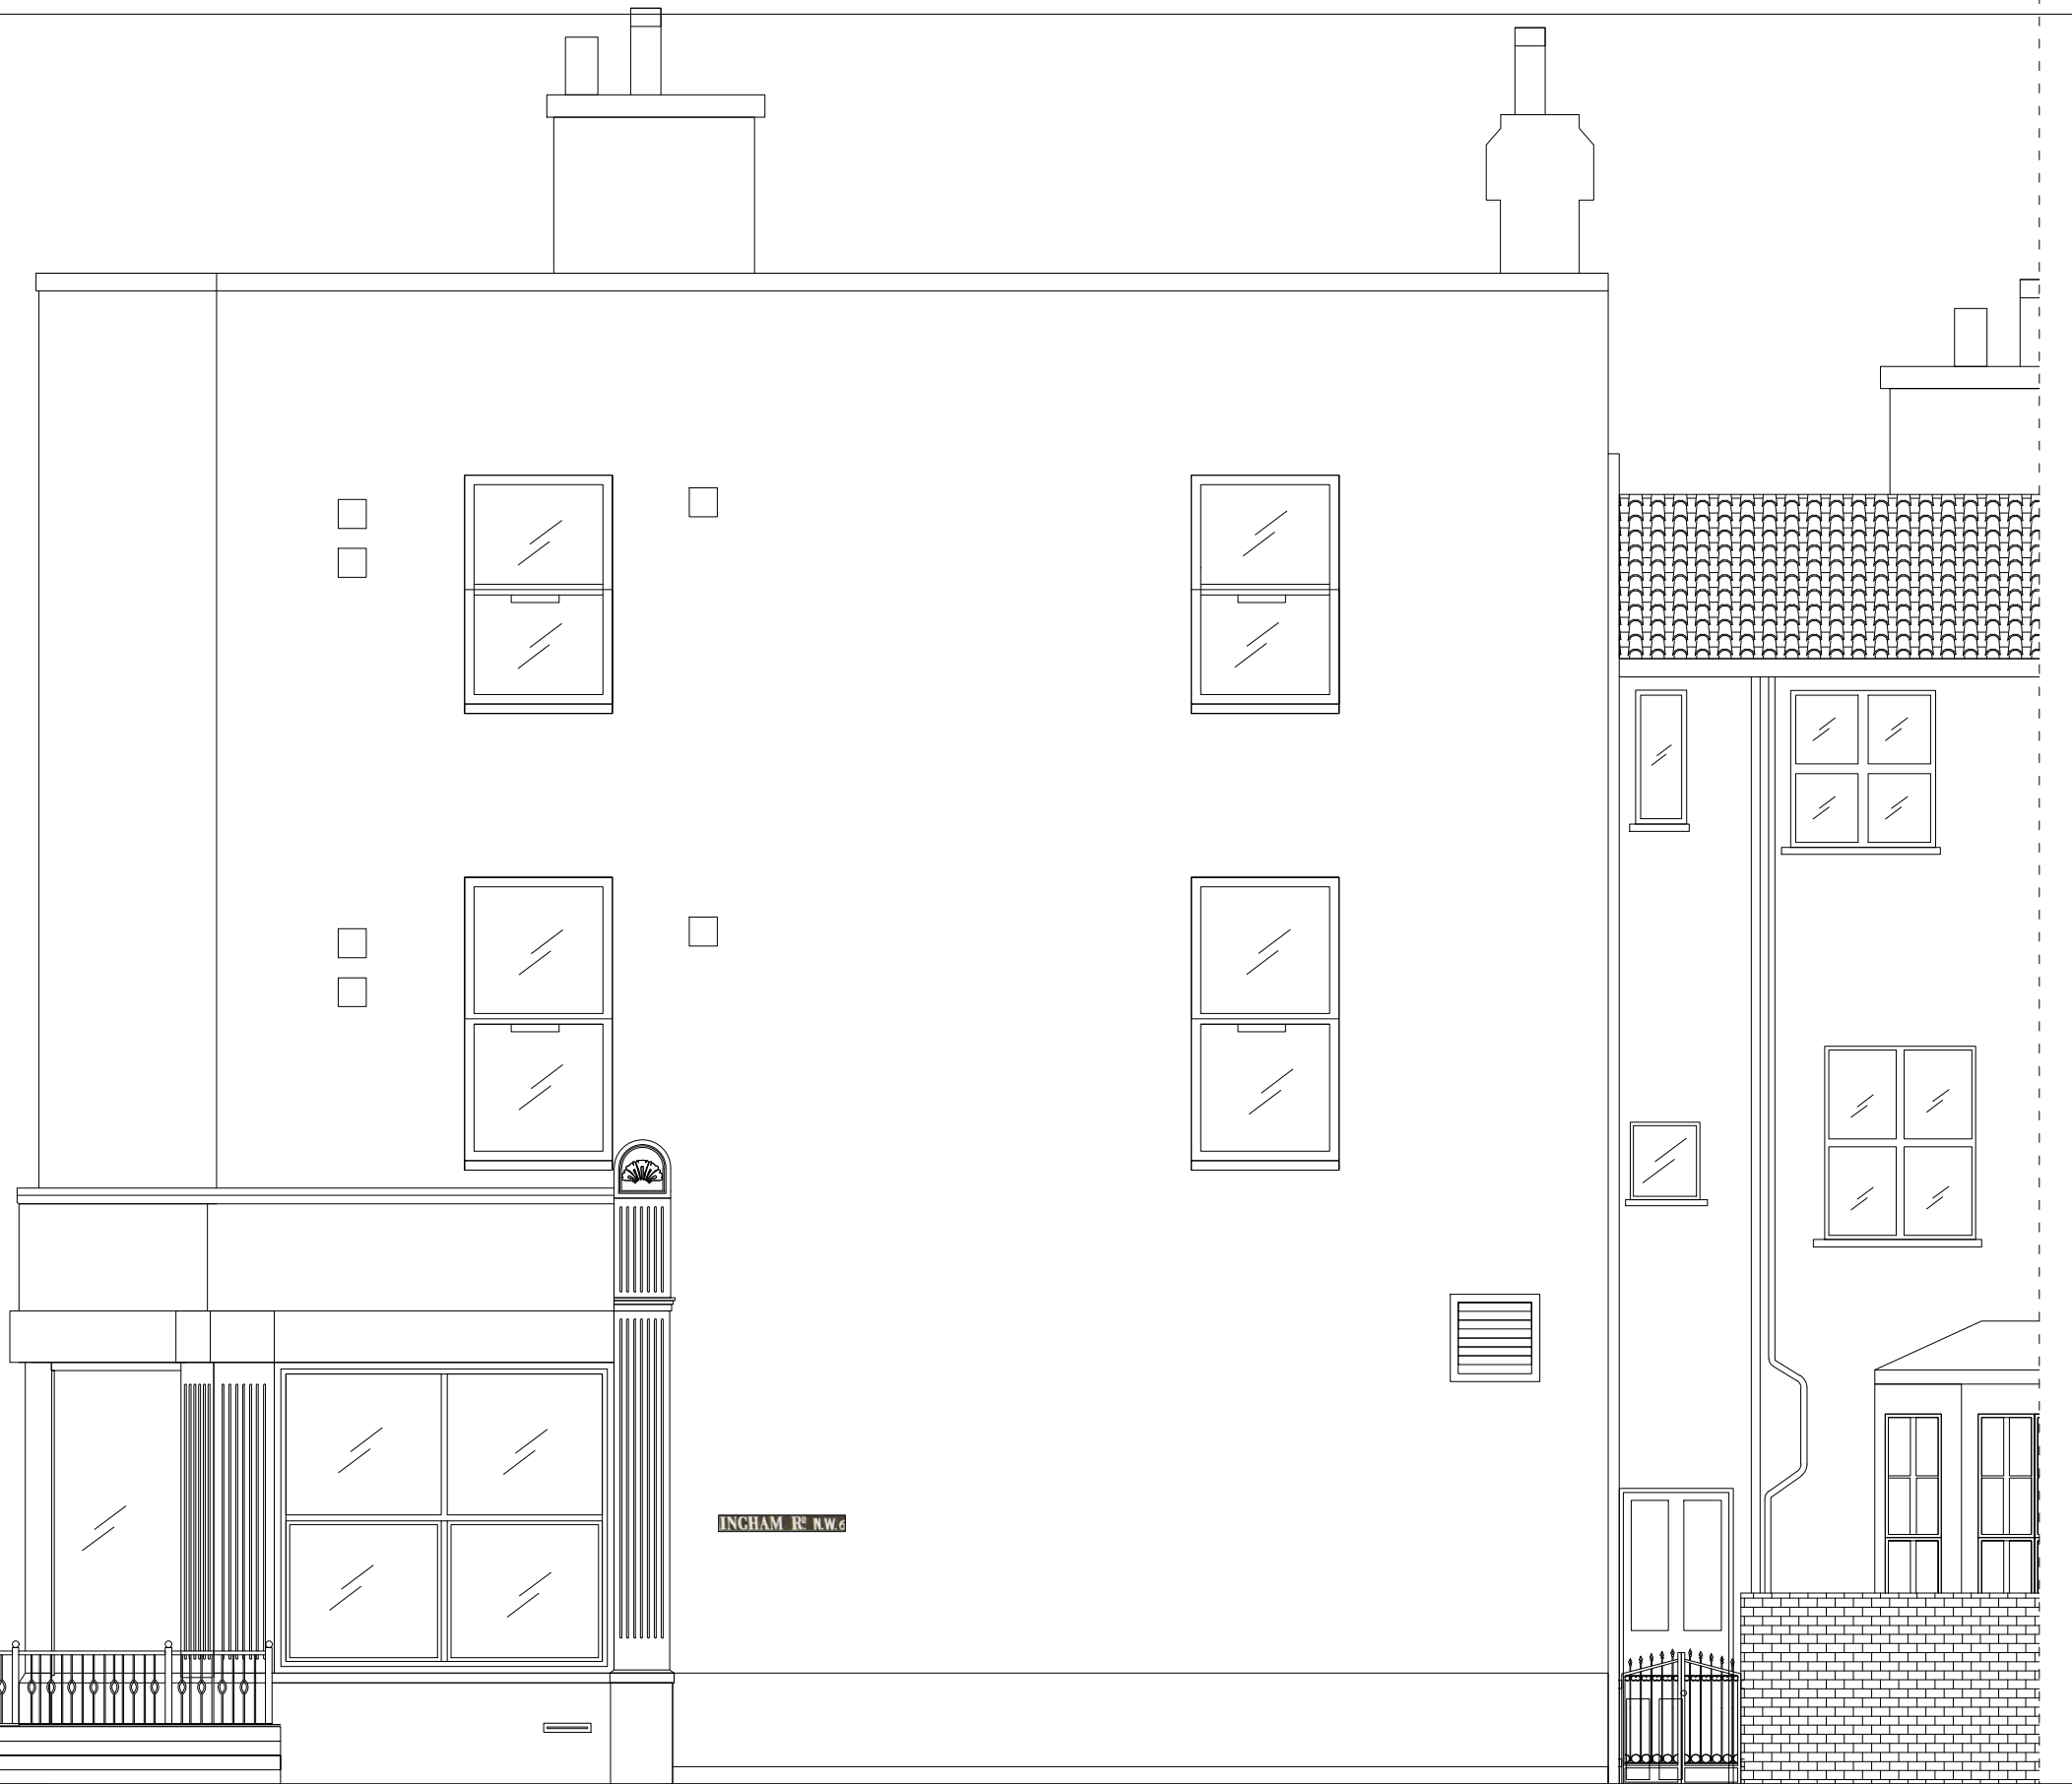

SITE ADDRESS 110 Fortune green Road, West Hampstead, London
CLIENT Dovile and Tim Rina
DRAWING NUMBER DT_EX_SIDE_ELEV_REV1
DESCRIPTION: Existing Side elevation
DRAWN BY Eleonora Tani 28 Barnes Street E14 7NP London
STATUS For Planning Application Submission
DATE 17/ 01/ 2023
SCALE: 1:50@A3
REV: 1

EXISTING SIDE ELEVATION- INGHAM ROAD

110 B FORTUNE GREEN ROAD