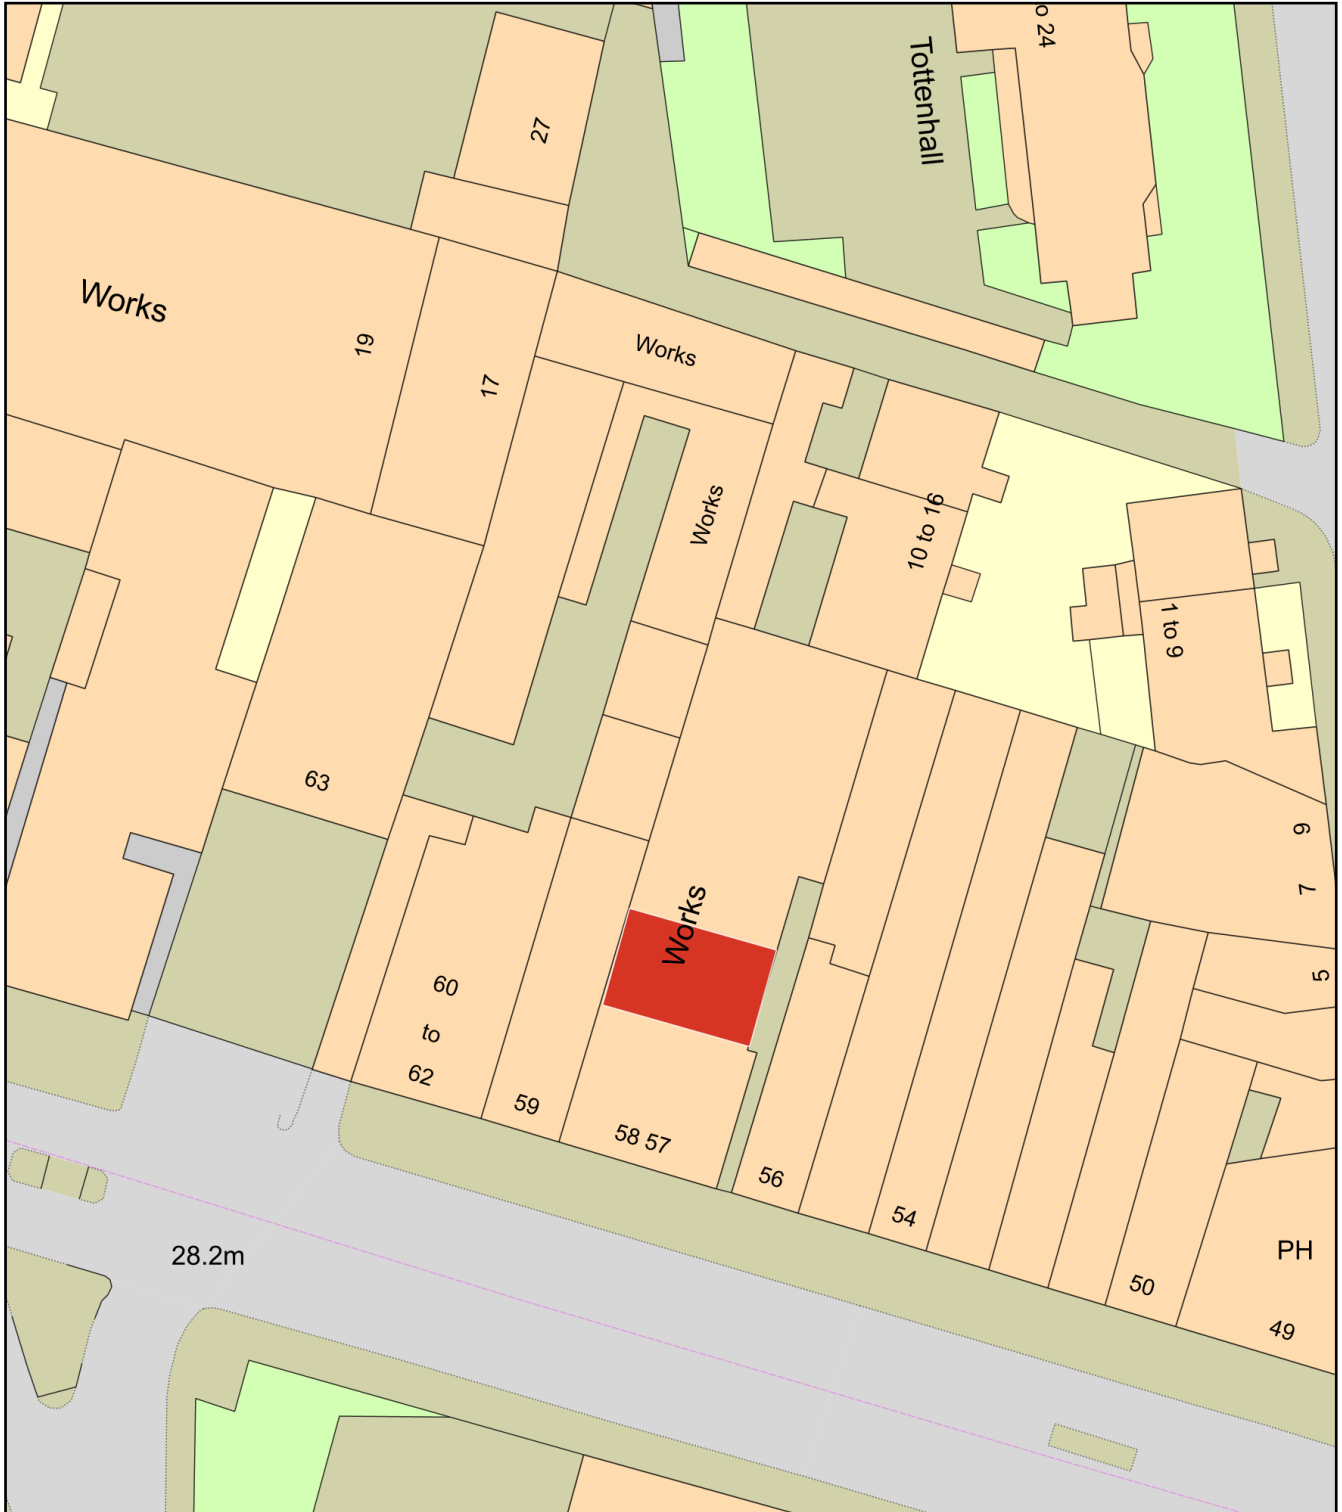

# 8461315 block plan

Plan Produced for: 57 58 Chalk Farm Road

Date Produced: 10 Jan 2023

Plan Reference Number: TQRQM23010150046583

Scale: 1:500 @ A4