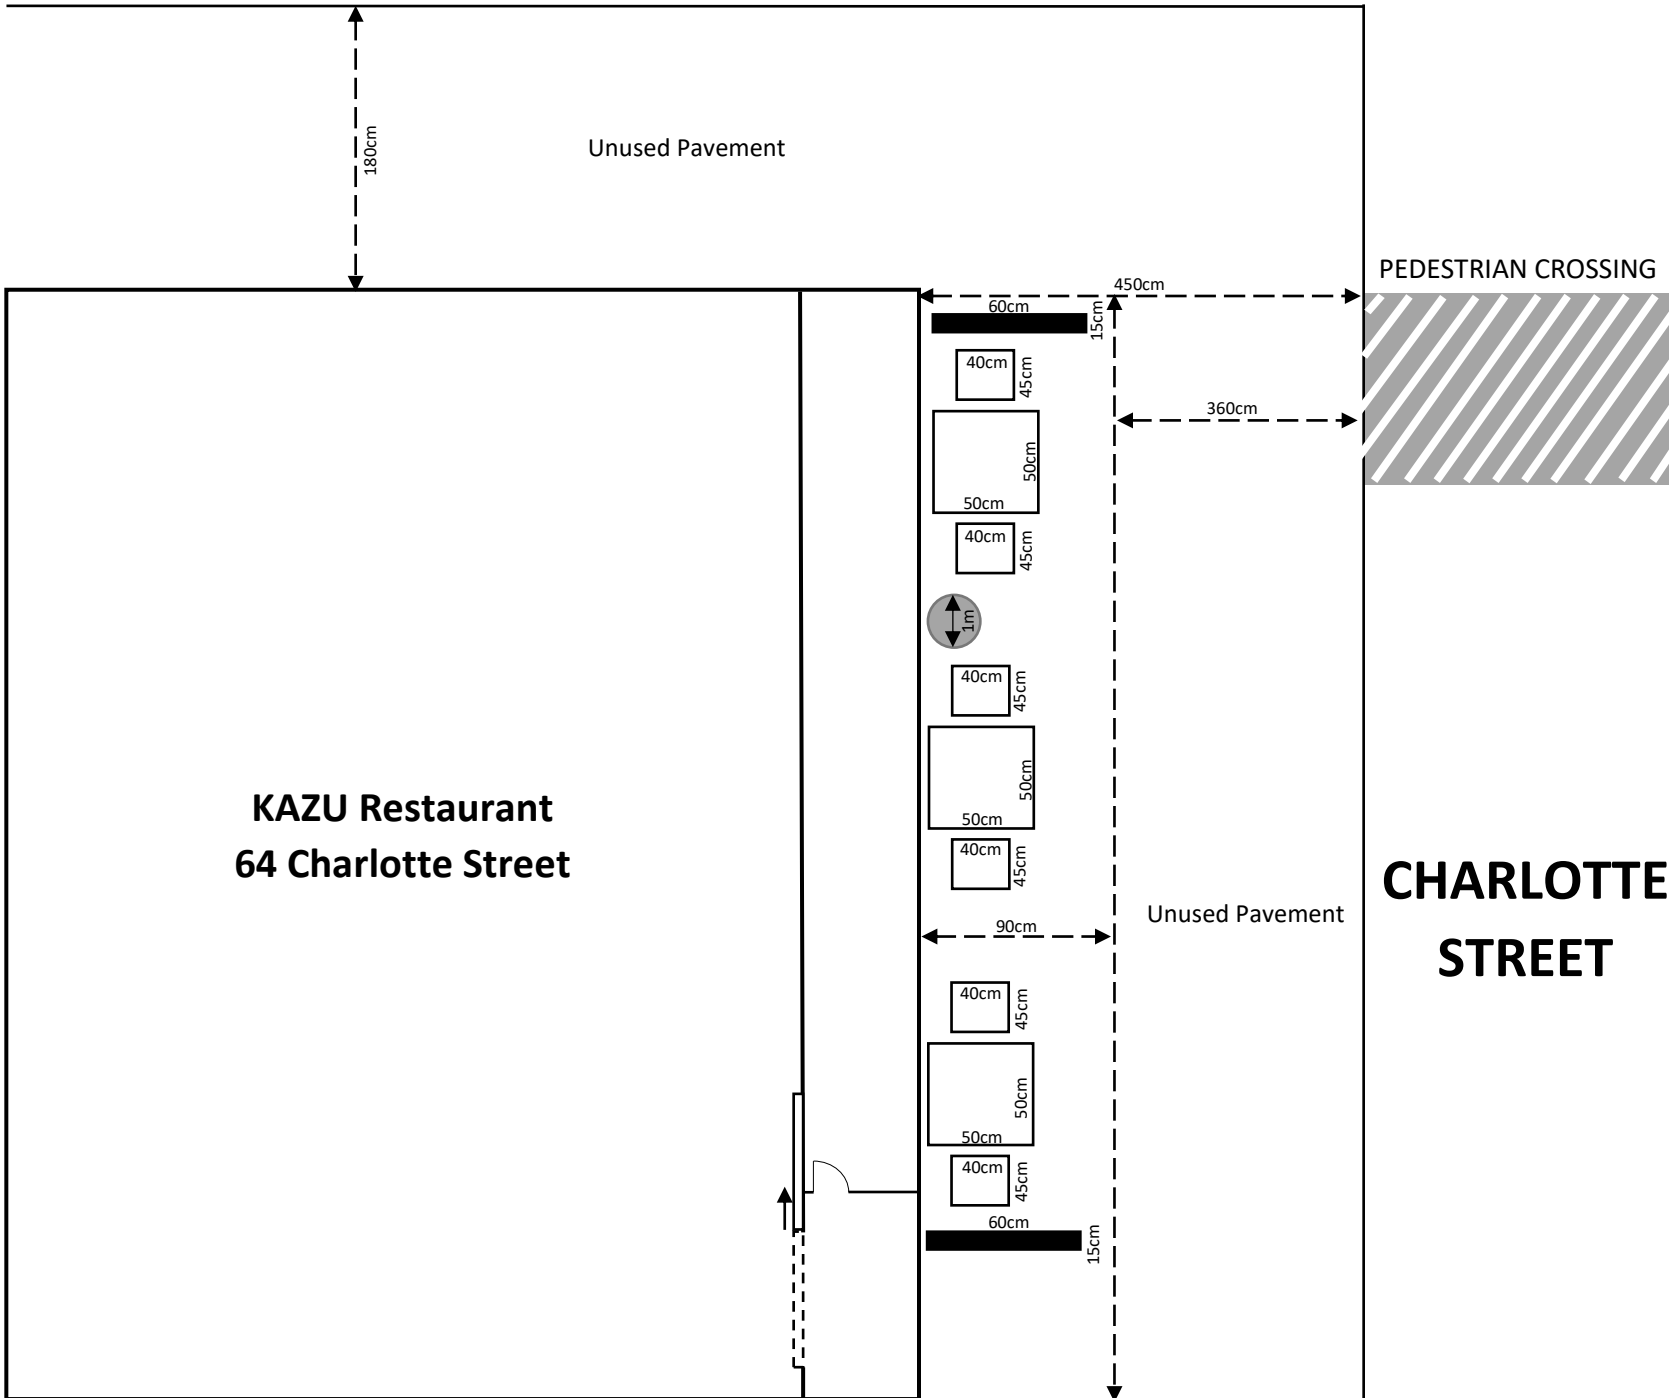

TOTTENHAM STREET

Unused Pavement

KAZU Restaurant
64 Charlotte Street

PEDESTRIAN CROSSING

CHARLOTTE STREET

Measurements:

- Tables: 50cm x 50cm
- Chairs: 40cm x 45cm
- Barriers: 60cm x 15cm
- Umbrella: 1m diameter