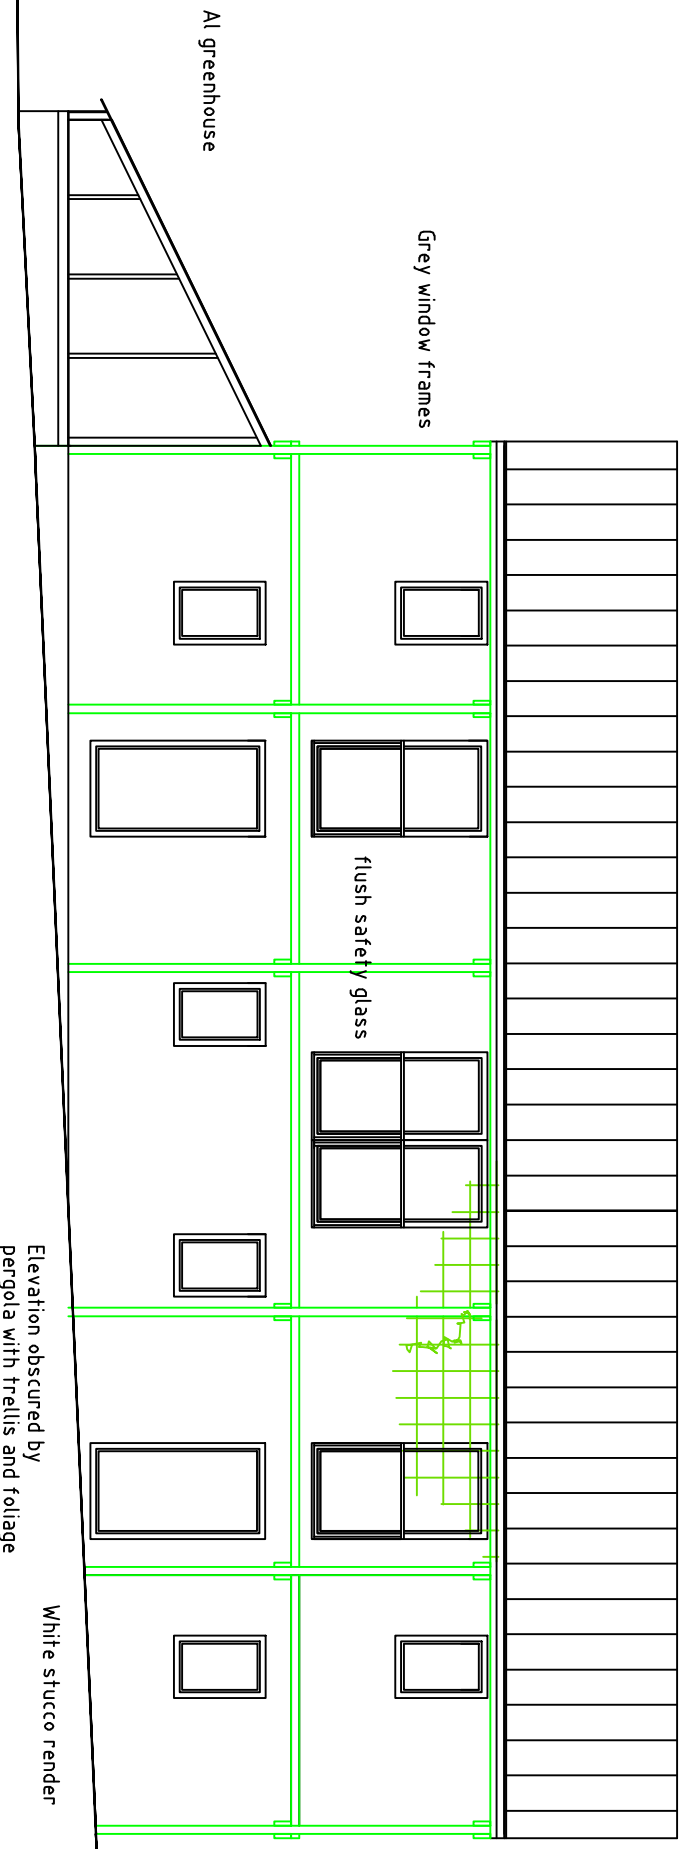

Anthracite grey
metal long strip roof

mail @

LëFROY

LefroyArchitects.co.uk

PROJECT: Croftway Pavilion

DRAWING: Proposed East Elevation

DATE: 10.10.2022 SCALE:1:100 DRG.No. 298.08