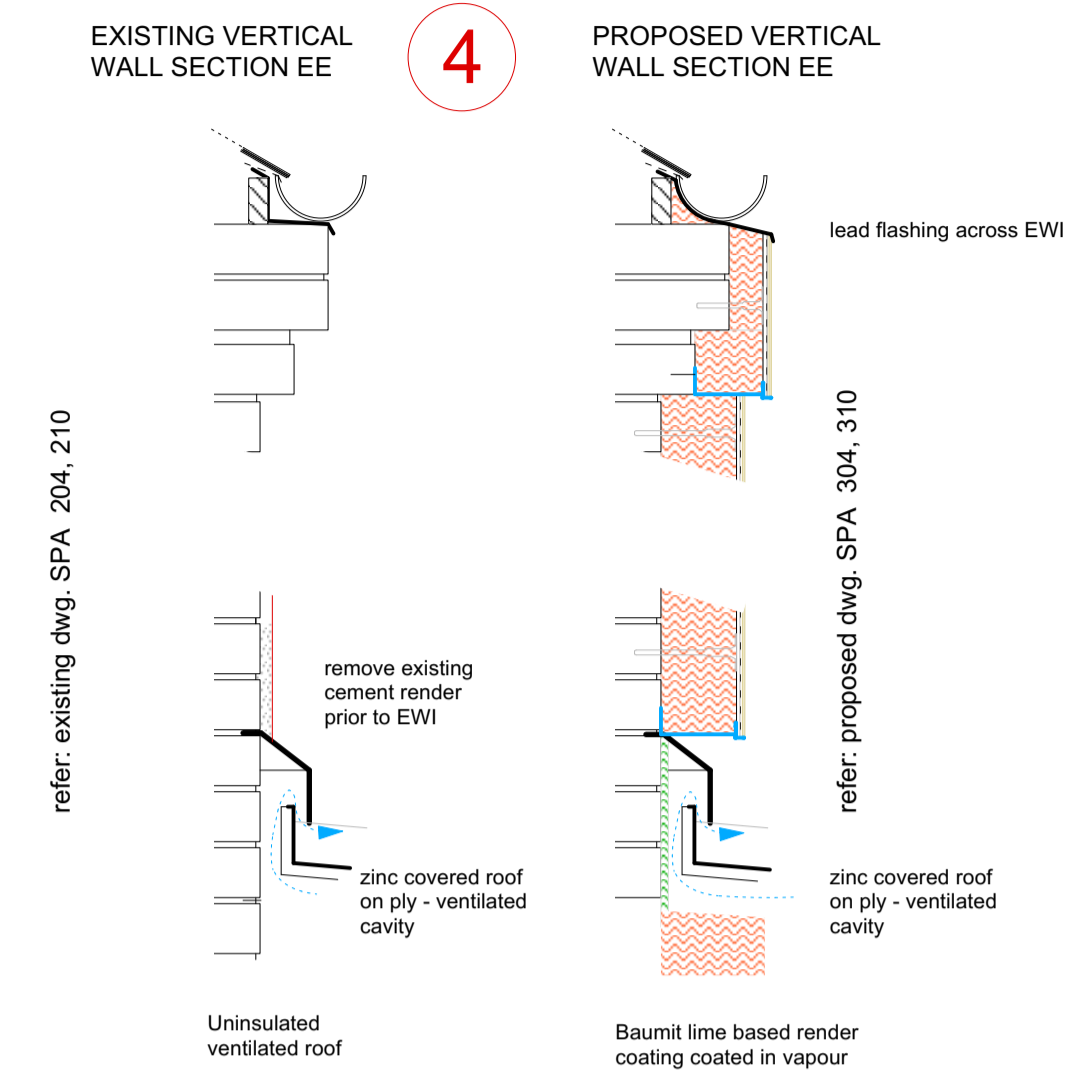

NORTH AND SOUTH RANGE DETAILS