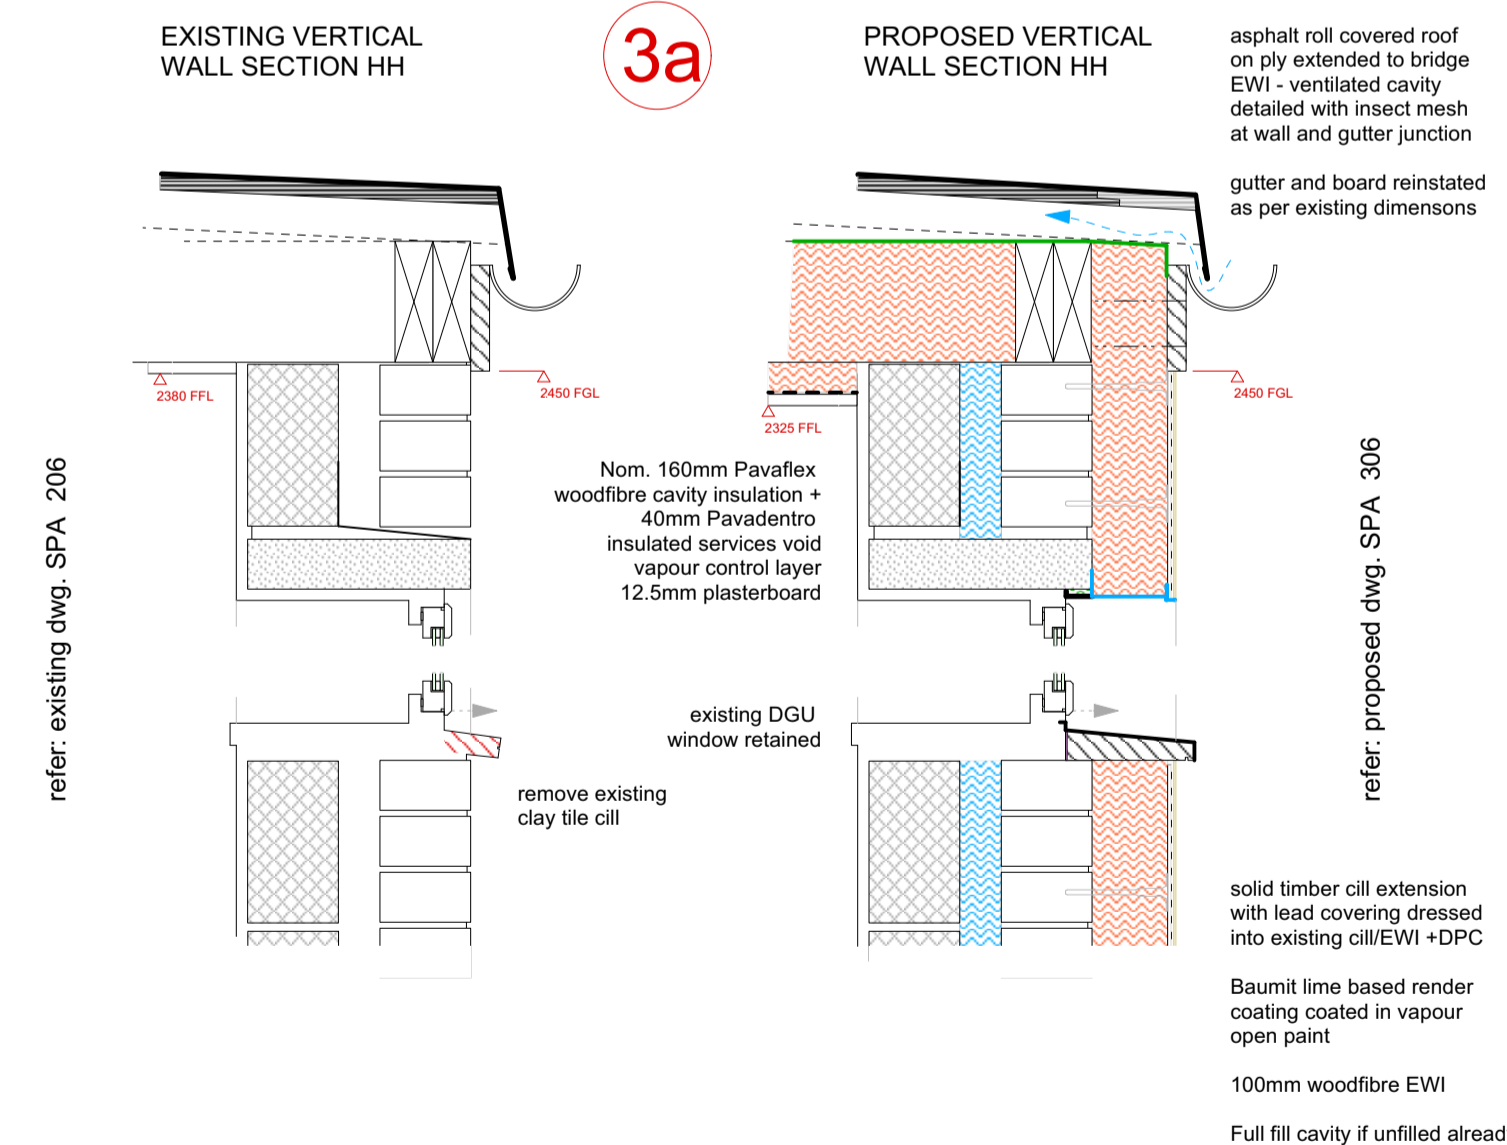

NORTH AND SOUTH RANGE DETAILS