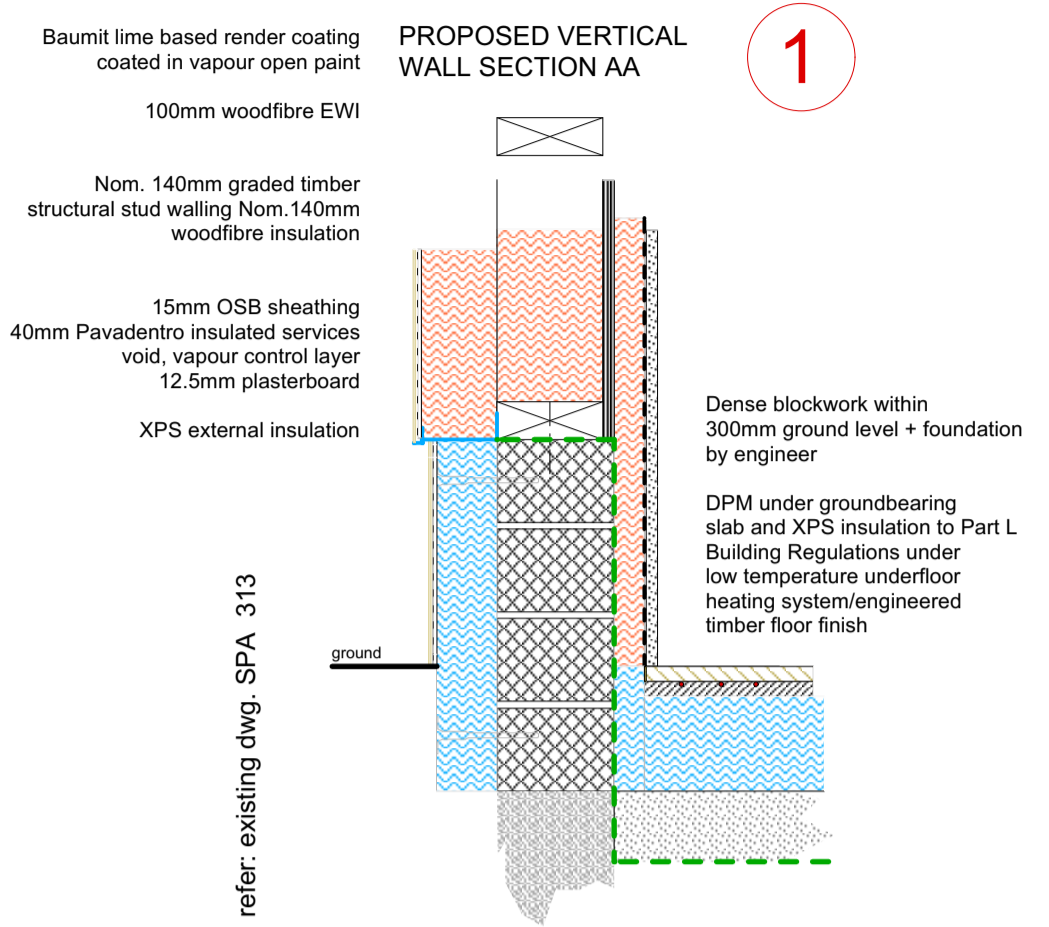

NORTH AND SOUTH RANGE DETAILS