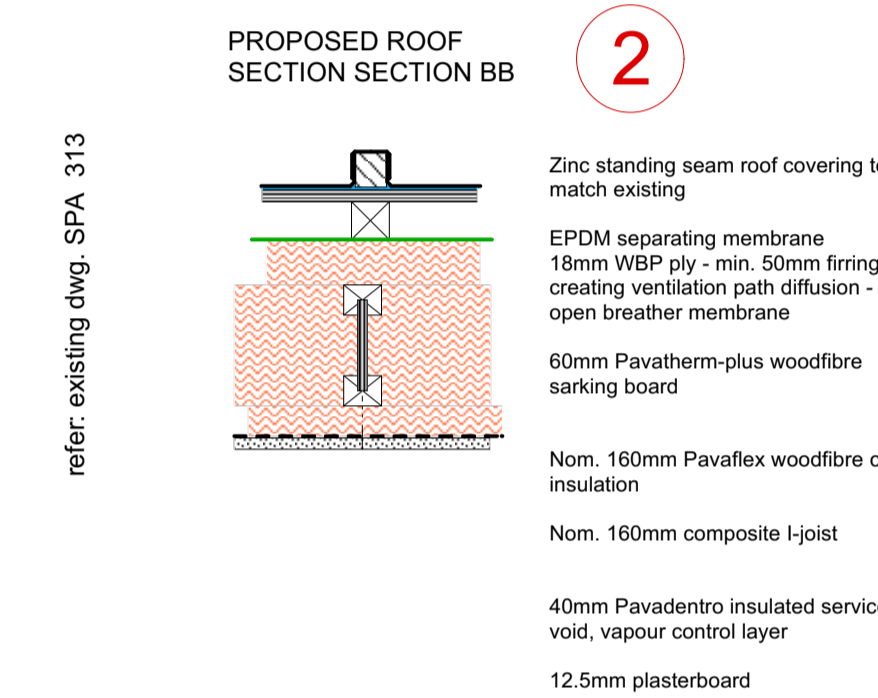

NORTH AND SOUTH RANGE DETAILS