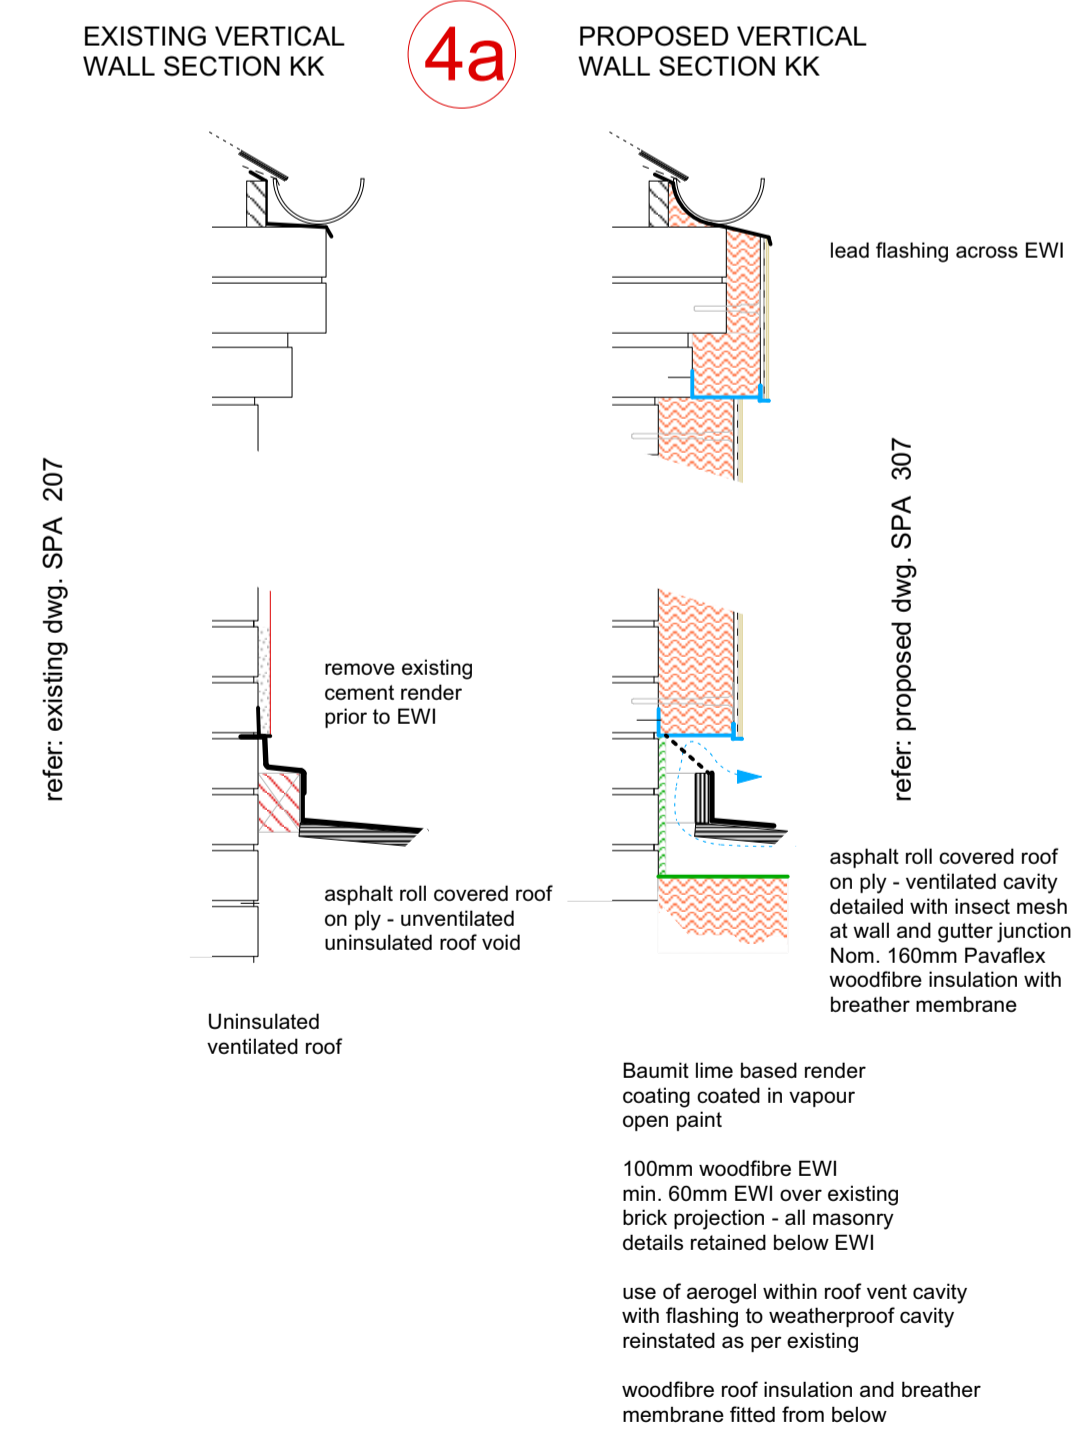

NORTH AND SOUTH RANGE DETAILS