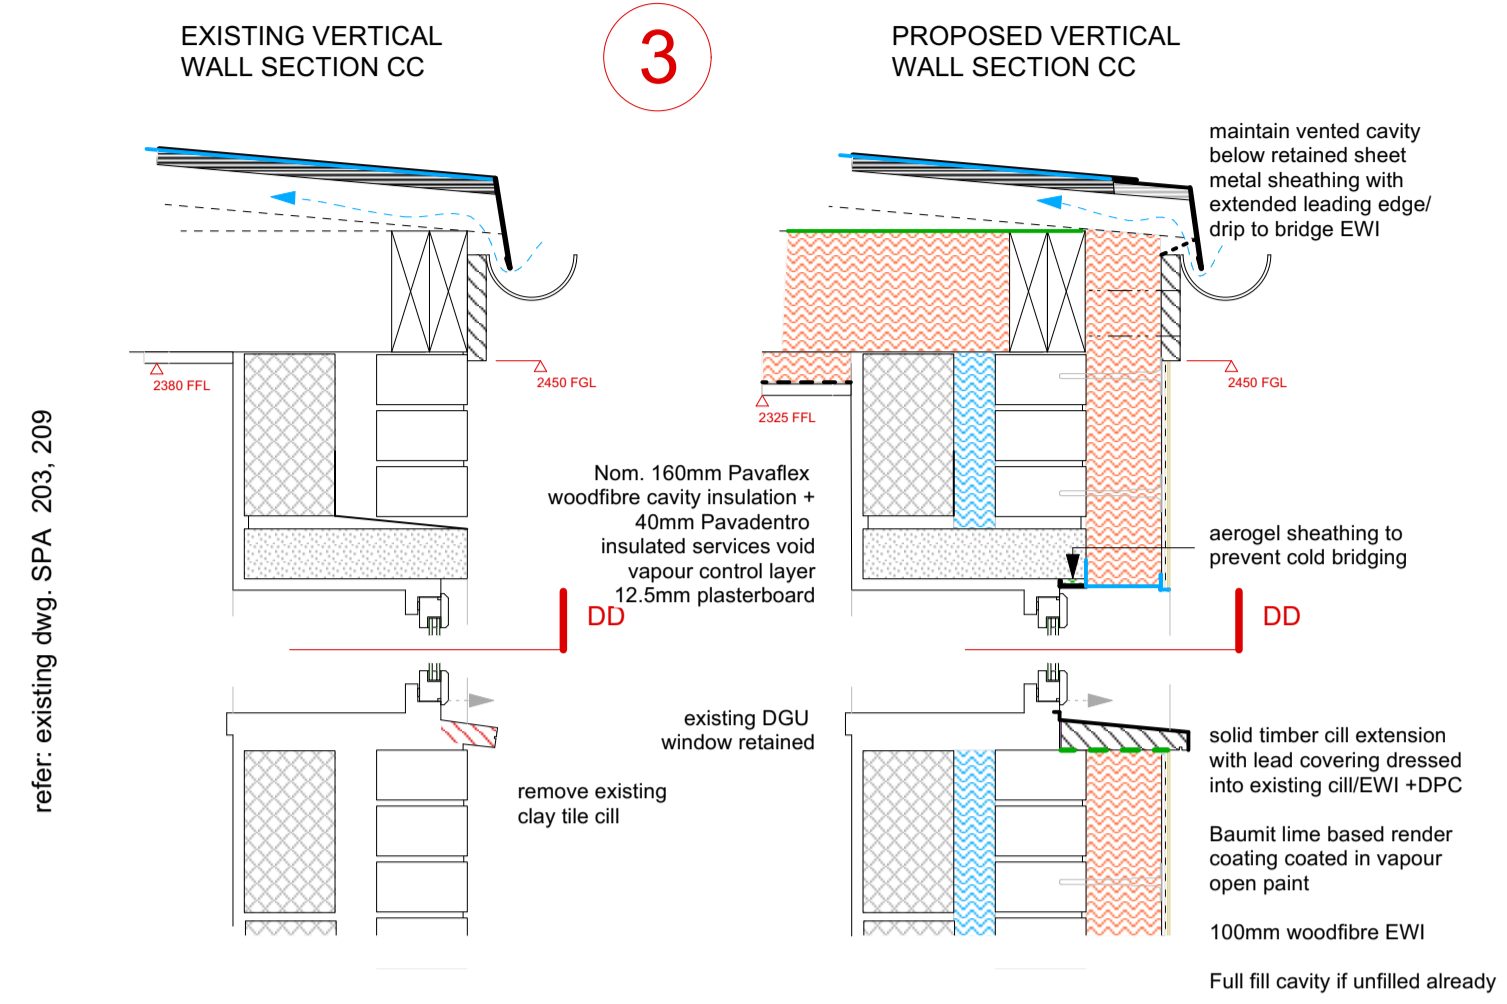

NORTH AND SOUTH RANGE DETAILS