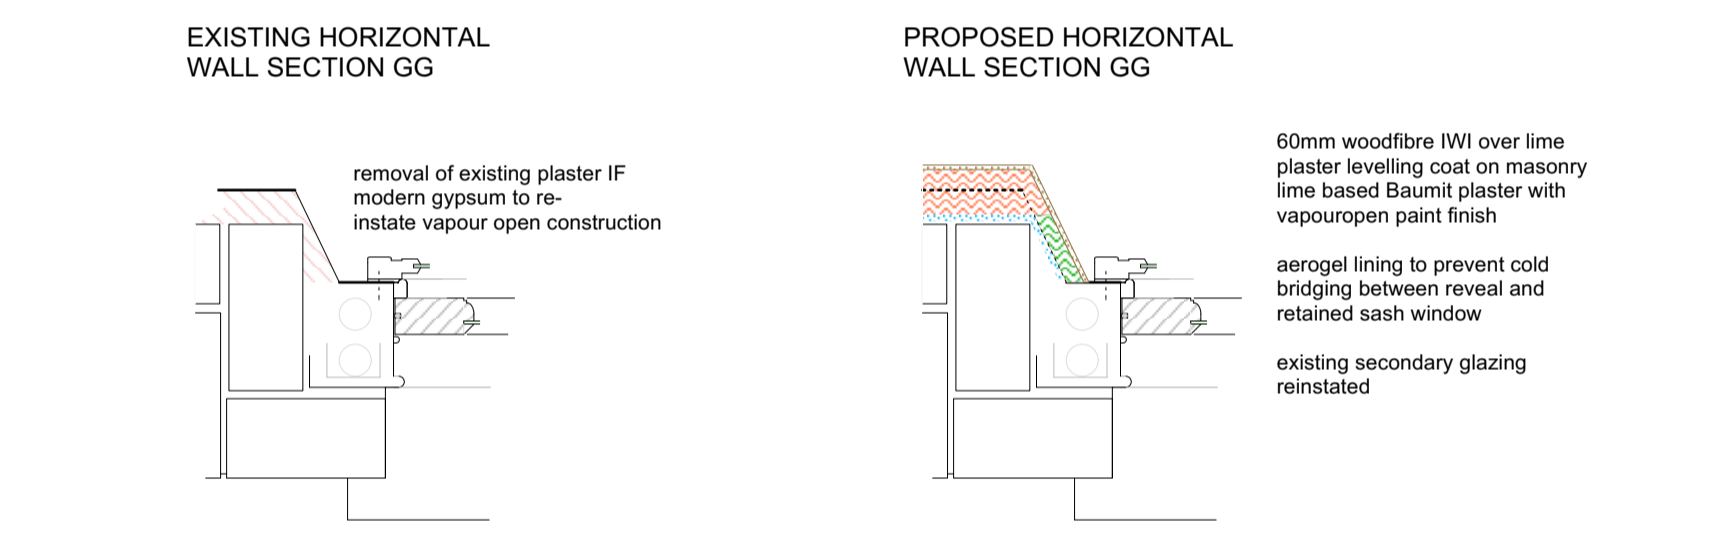

NORTH AND SOUTH RANGE DETAILS