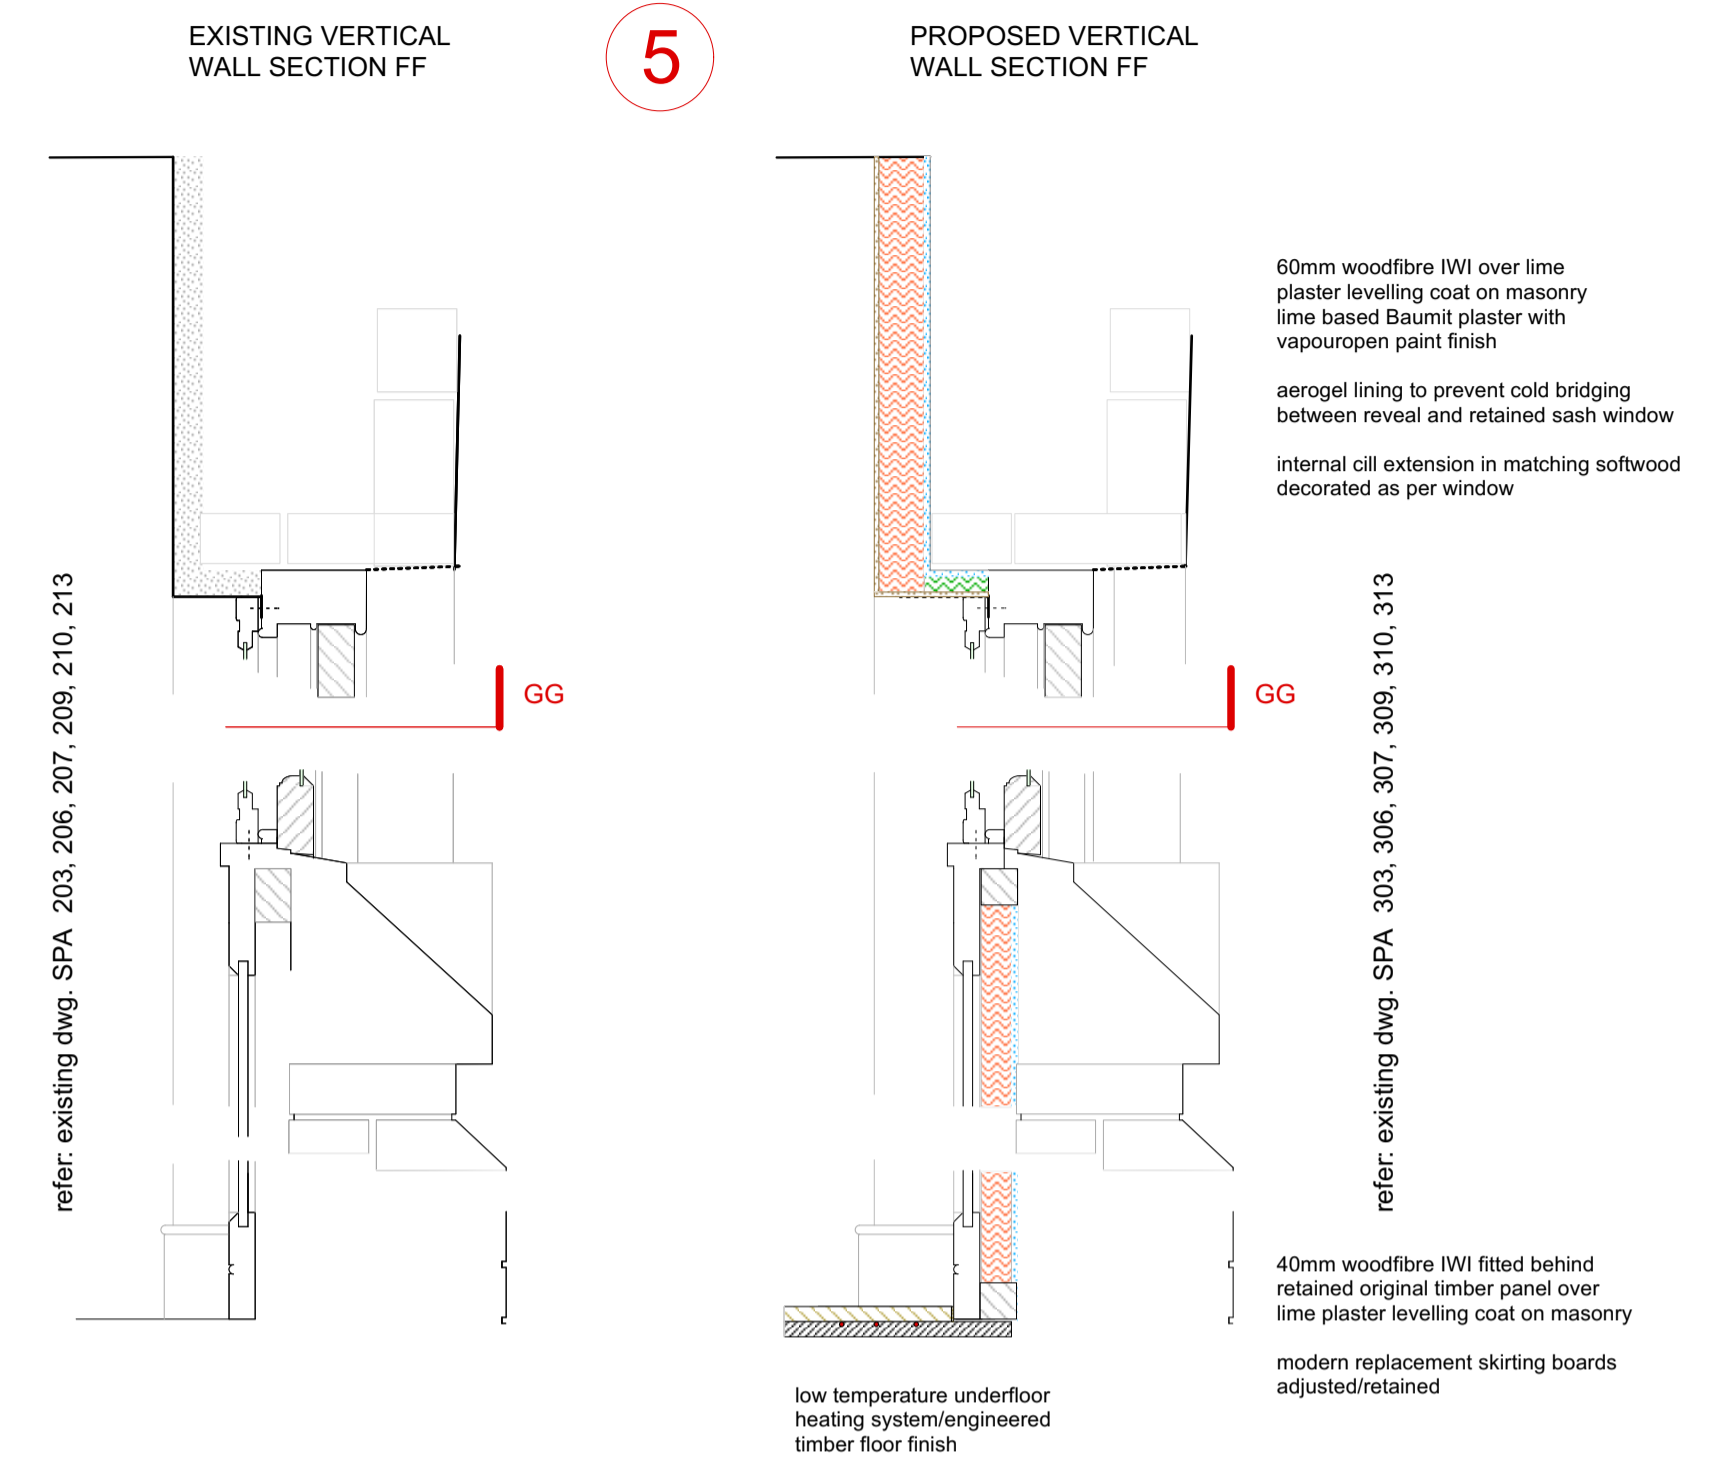

NORTH AND SOUTH RANGE DETAILS