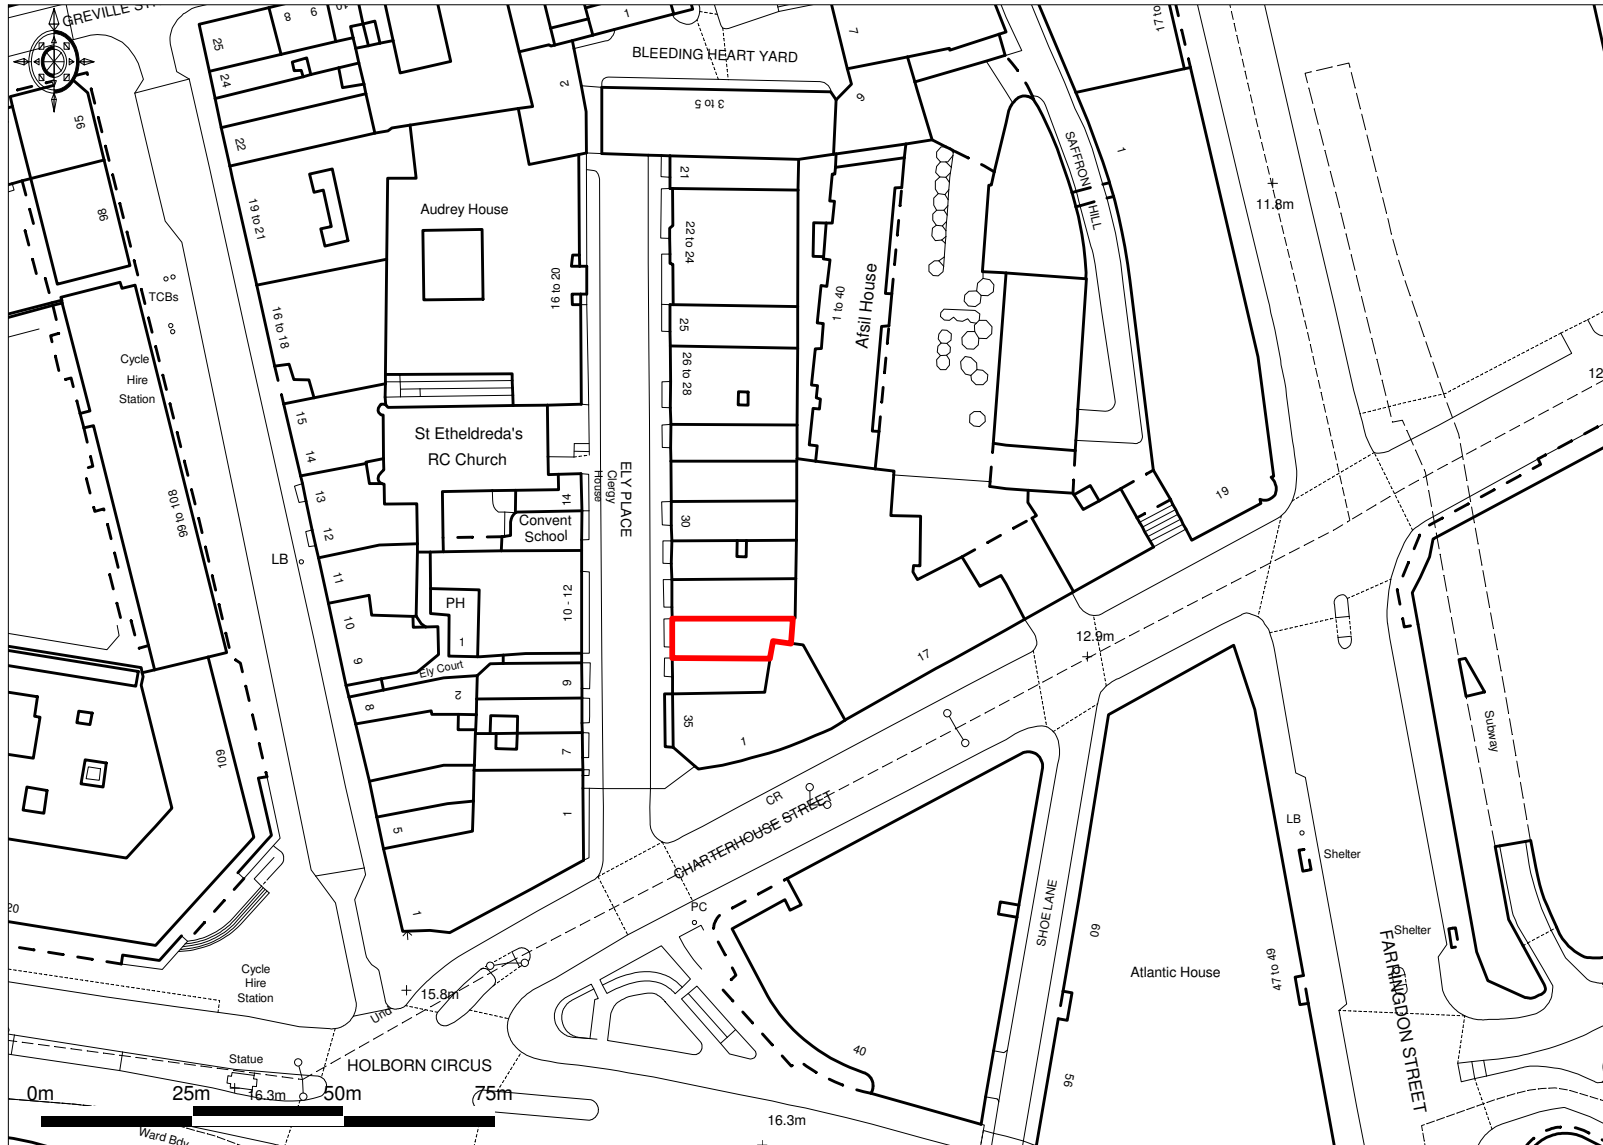

33 Ely Place, London, EC1N 6TD

Ordnance Survey © Crown Copyright 2015. All rights reserved. Licence number 100022432. Plotted Scale - 1:1250