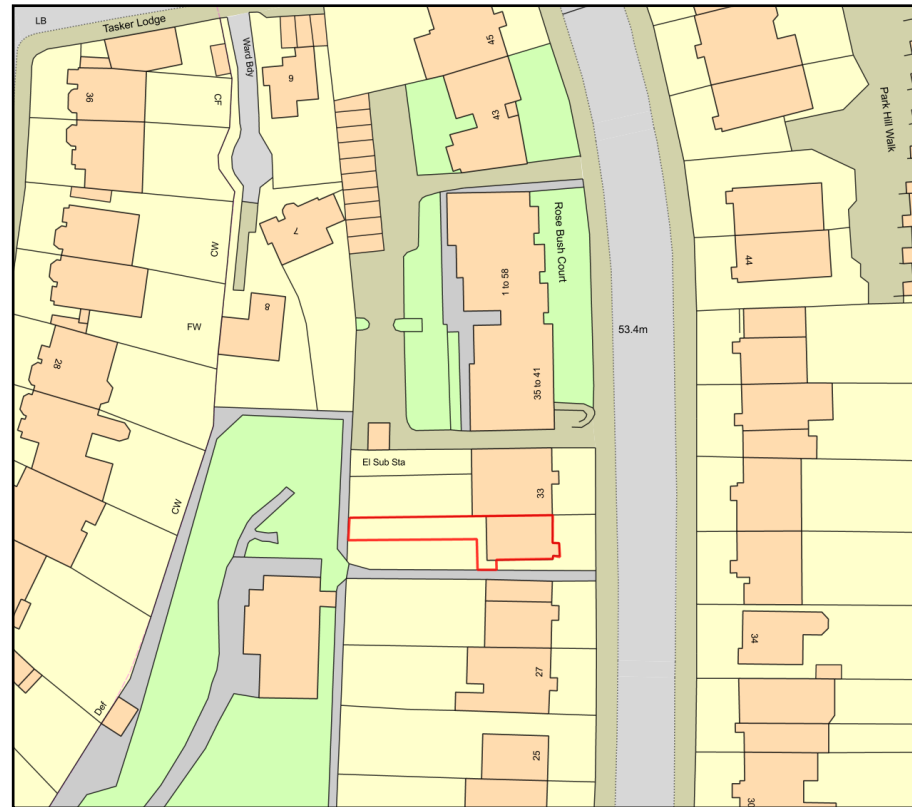

# 31A Parkhill Road Location Plan

Plan Produced for: Sara Jenkins

Date Produced: 01 Jan 2022

Plan Reference Number: TQRQM22001132221533

Scale: 1:1250 @ A4