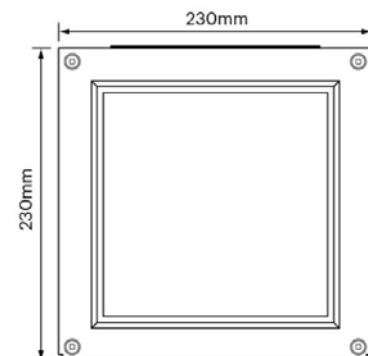

QUAFL15D wall-mounted luminaire Kingfisher - Quarto

Quarto LED Wallpack, 1,542 lumens, 13.5W, 500mA, 114.2lm/W, 4000K, Flood Optic, flat glass, IP65, IK10, Anthracite Grey RAL 7016. For emergency versions, use a Lumen value of 380 lumens.

Luminaire data

Absolute Photometry
Luminaire efficacy : 114.11 lm/W
Classification : A40 ↓100.0% ↑0.0%
CIE Flux Codes : 42 84 99 100 100
UGR 4H 8H : 36.6 / 30.2
Control gear : HFD - HF DALI
Power : 13.5 W
Luminous flux : 1540.5 lm

Equipped with

Quantity : 1
Designation : LED
Colour : 4000K
Socket : -
Colour reproduction : 70

Dimensions : 230 mm x 230 mm x 230 mm

Emergency Lighting

Light source from normal operation with reduced flux

Luminous flux : 380 lm