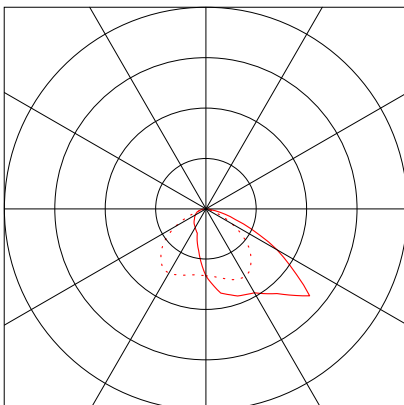

Object : CROSS STREET ROOF TERRACE
Installation : CROSS STREET ROOF TERRACE
Project number : 550201
Date : 14.10.2022

1 Luminaire data

1.1 Luceco PLC, Kingfisher - Quarto (QUAFL15D)

1.1.1 Data sheet

Manufacturer: Luceco PLC

QUAFL15D wall-mounted luminaire Kingfisher - Quarto

Quarto LED Wallpack, 1,542 lumens, 13.5W, 500mA, 114.2lm/W, 4000K, Flood Optic, flat glass, IP65, IK10, Anthracite Grey RAL 7016. For emergency versions, use a Lumen value of 380 lumens.

Luminaire data

Absolute Photometry
Luminaire efficacy : 114.11 lm/W
Classification : A40 ↓100.0% ↑0.0%
CIE Flux Codes : 42 84 99 100 100
UGR 4H 8H : 36.6 / 30.2
Control gear : HFD - HF DALI
Power : 13.5 W
Luminous flux : 1540.5 lm

Equipped with

Quantity : 1
Designation : LED
Colour : 4000K
Socket : -
Colour reproduction : 70

Dimensions : 230 mm x 230 mm x 230 mm

Emergency Lighting

Light source from normal operation with reduced flux

Luminous flux : 380 lm