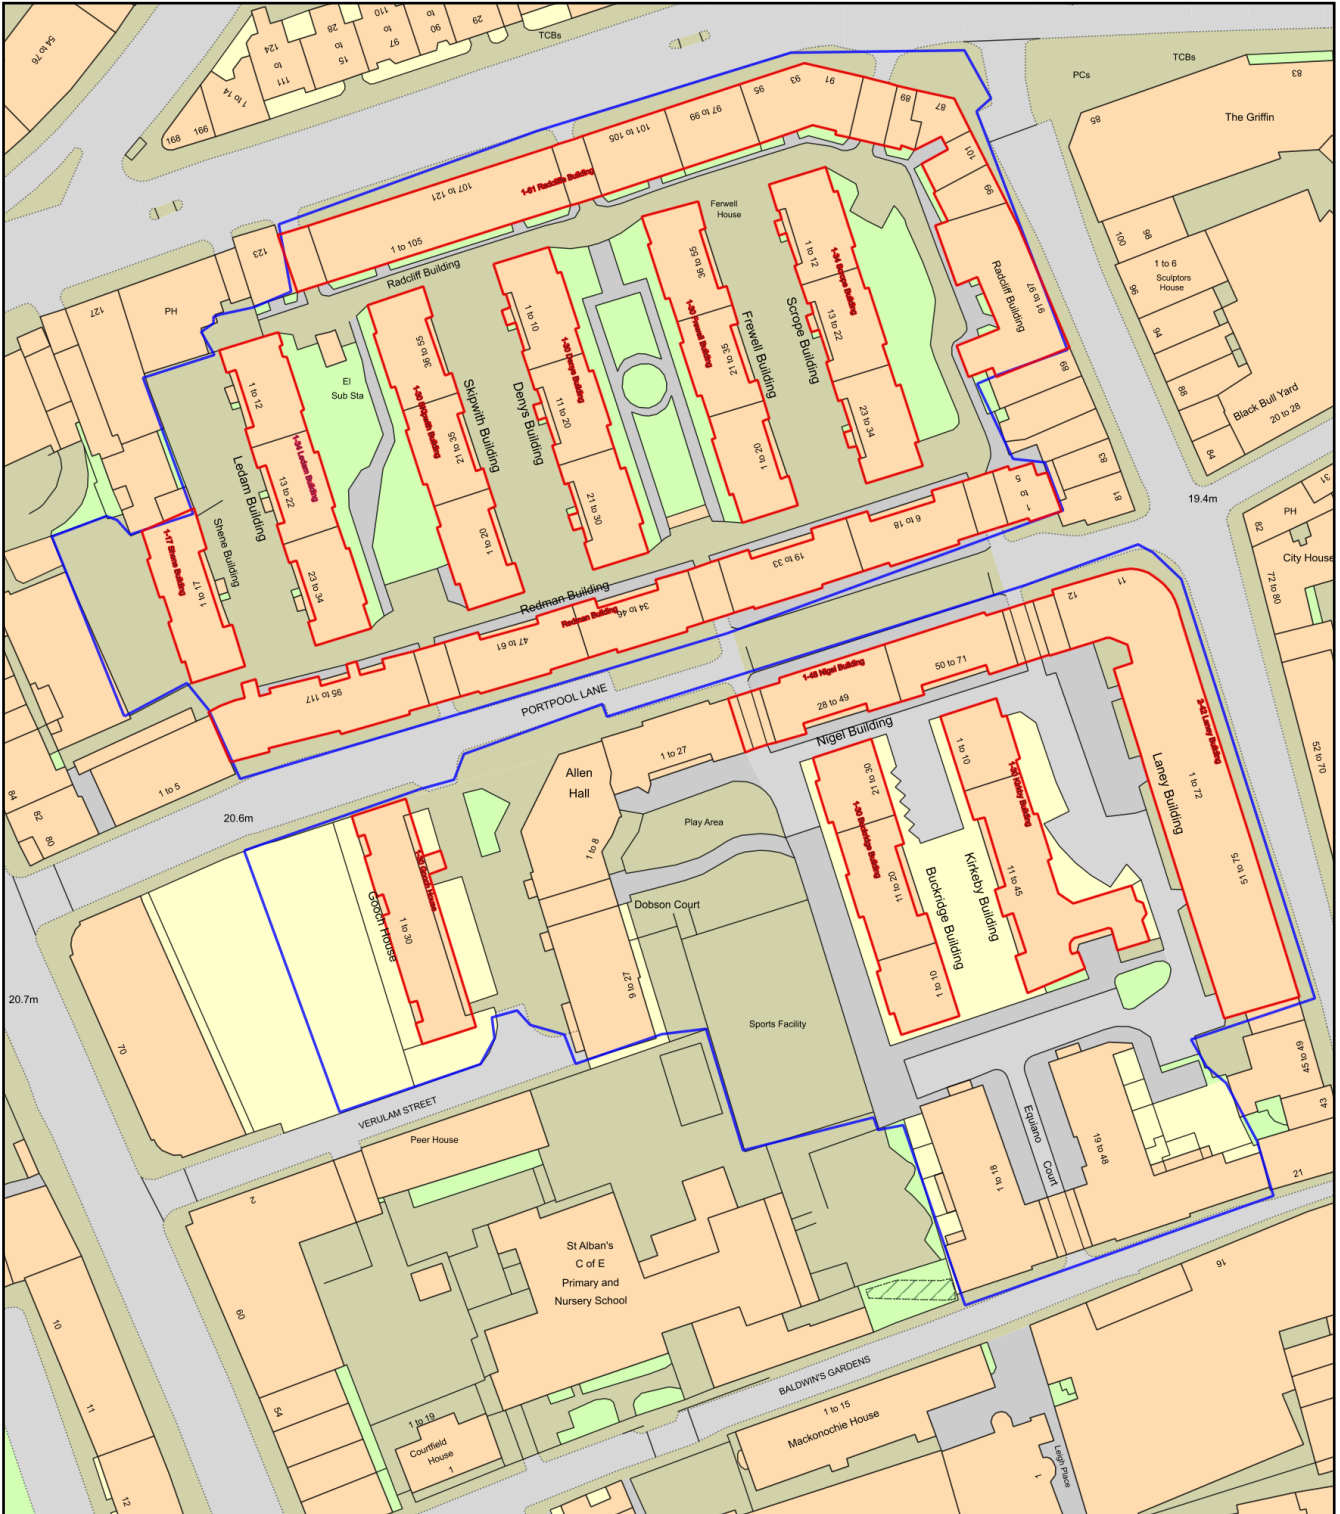

Bourne Estate - site location plan

Plan Produced for: London Borough of Camden

Date Produced: 12 Sep 2022

Plan Reference Number: TQRQM22255095814831

Scale: 1:1250 @ A4