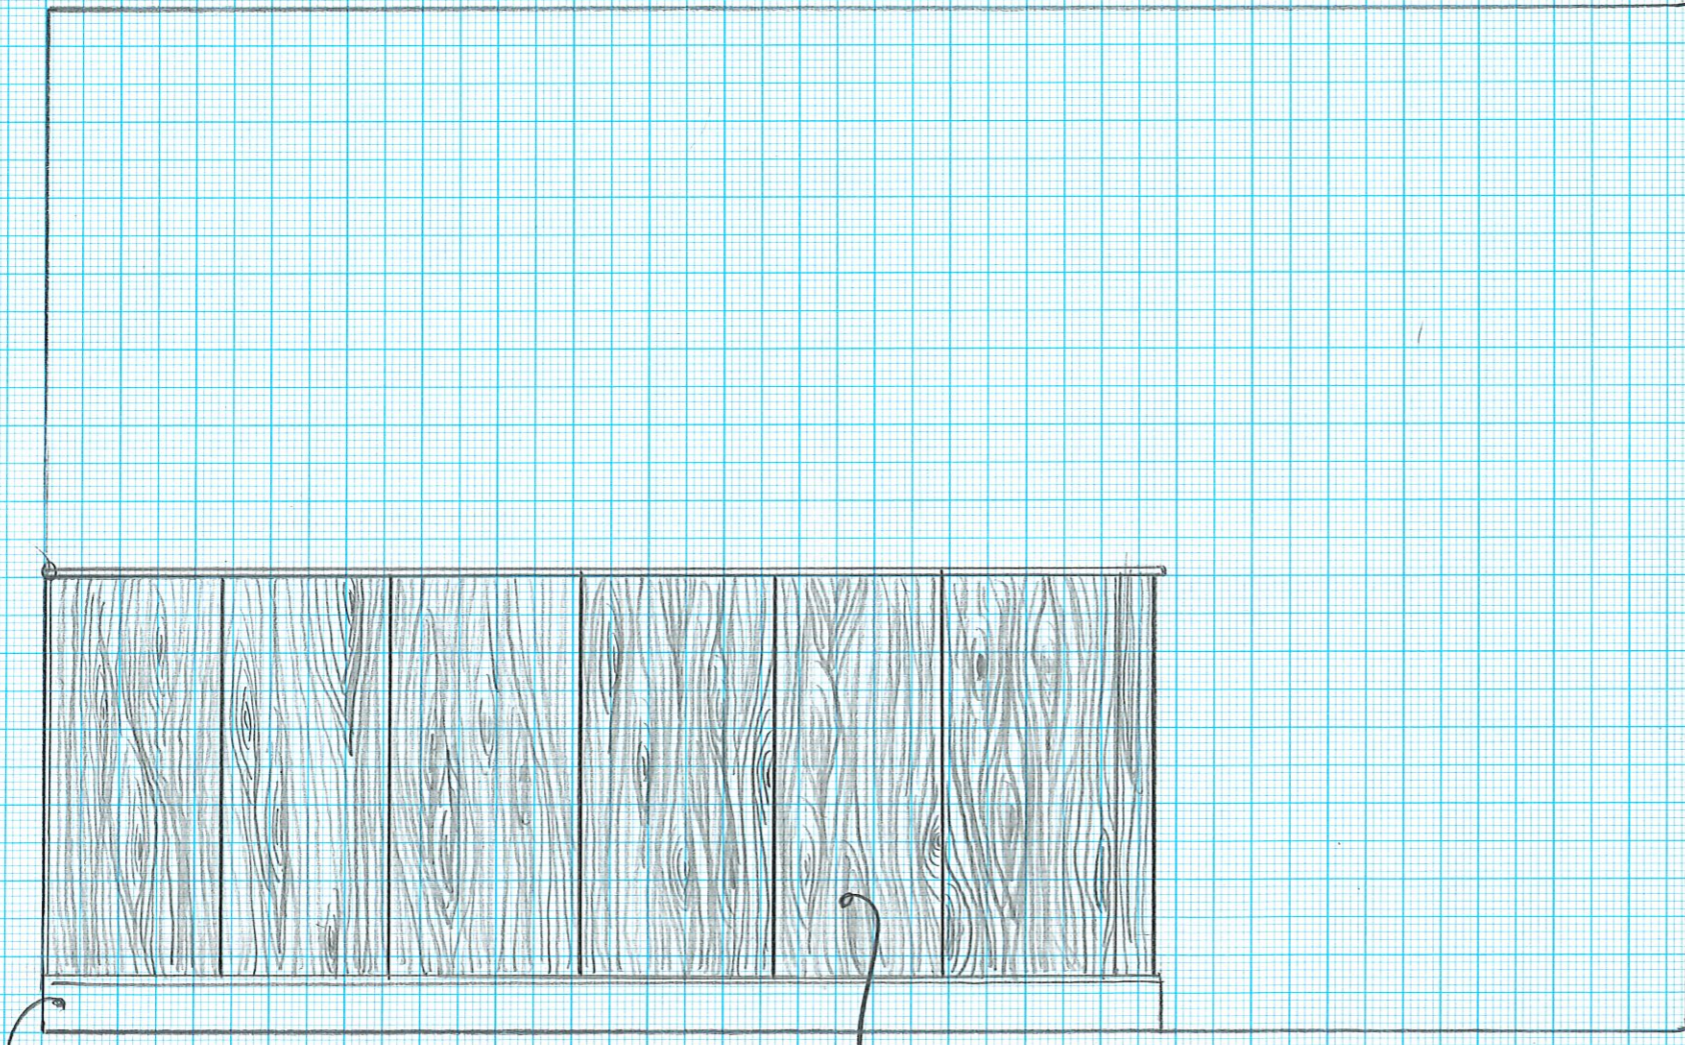

209)
~~2000~~ KITCHEN, PENINSULAR, WEST FACING

FLAT 5, FITZROY LODGES
THE GROVE, N6 6LH
KITCHEN, PROPOSED

PENINSULAR, FACING WEST

PENINSULAR SECTION

150MM HIGH OGEE SKIRTING TO MATCH ORIGINAL

CUPBOARD DOORS OUT OF 18MM WALNUT VENEERED MDF BOARD