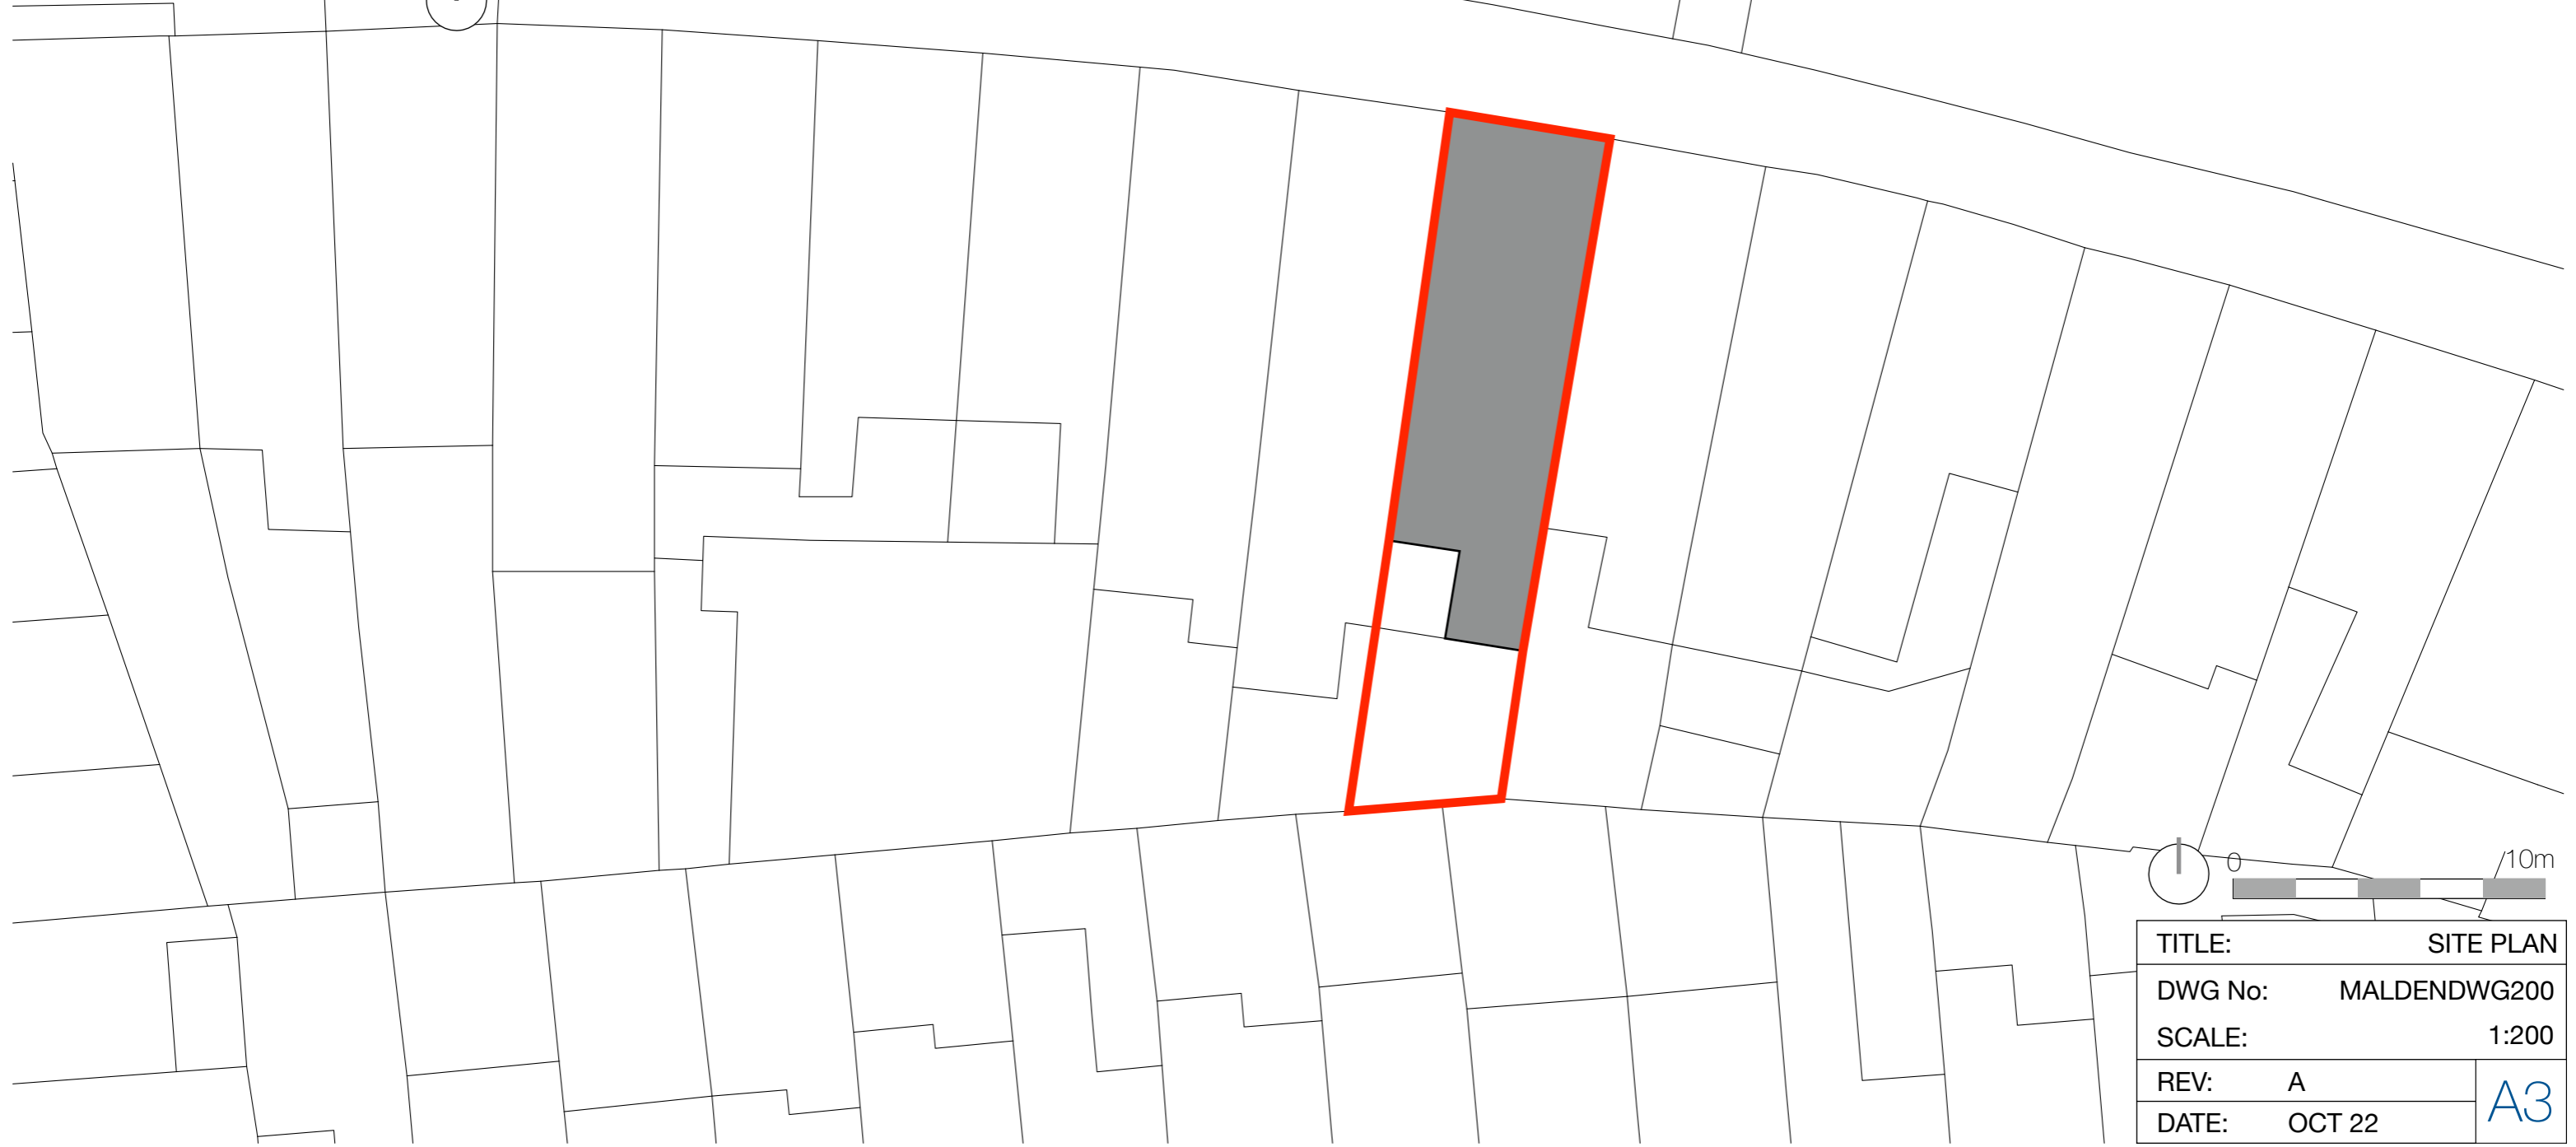

163 Malden Road NW5 4HT

SITE LOCATION PLAN 1:1250

TITLE:	SITE PLAN	
DWG No:	MALDENDWG200	
SCALE:	1:200	
REV:	A	A3
DATE:	OCT 22	