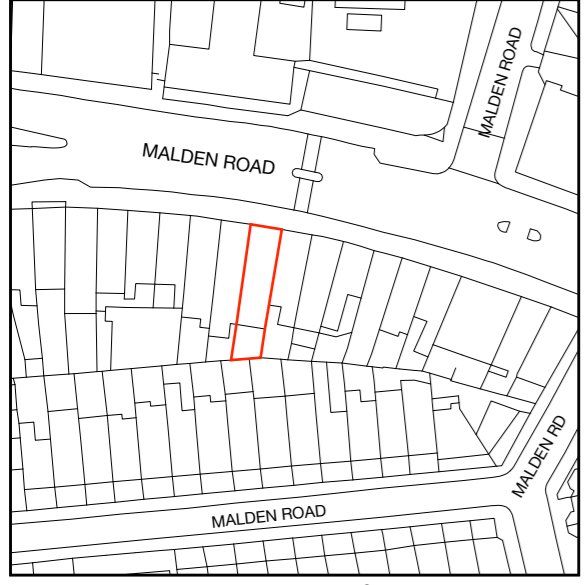

163 Malden Road NW5 4HT

SITE LOCATION PLAN 1:1250

TITLE:	SITE PLAN	
DWG No:	MALDENDWG200	
SCALE:	1:200	
REV:	A	A3
DATE:	OCT 22	