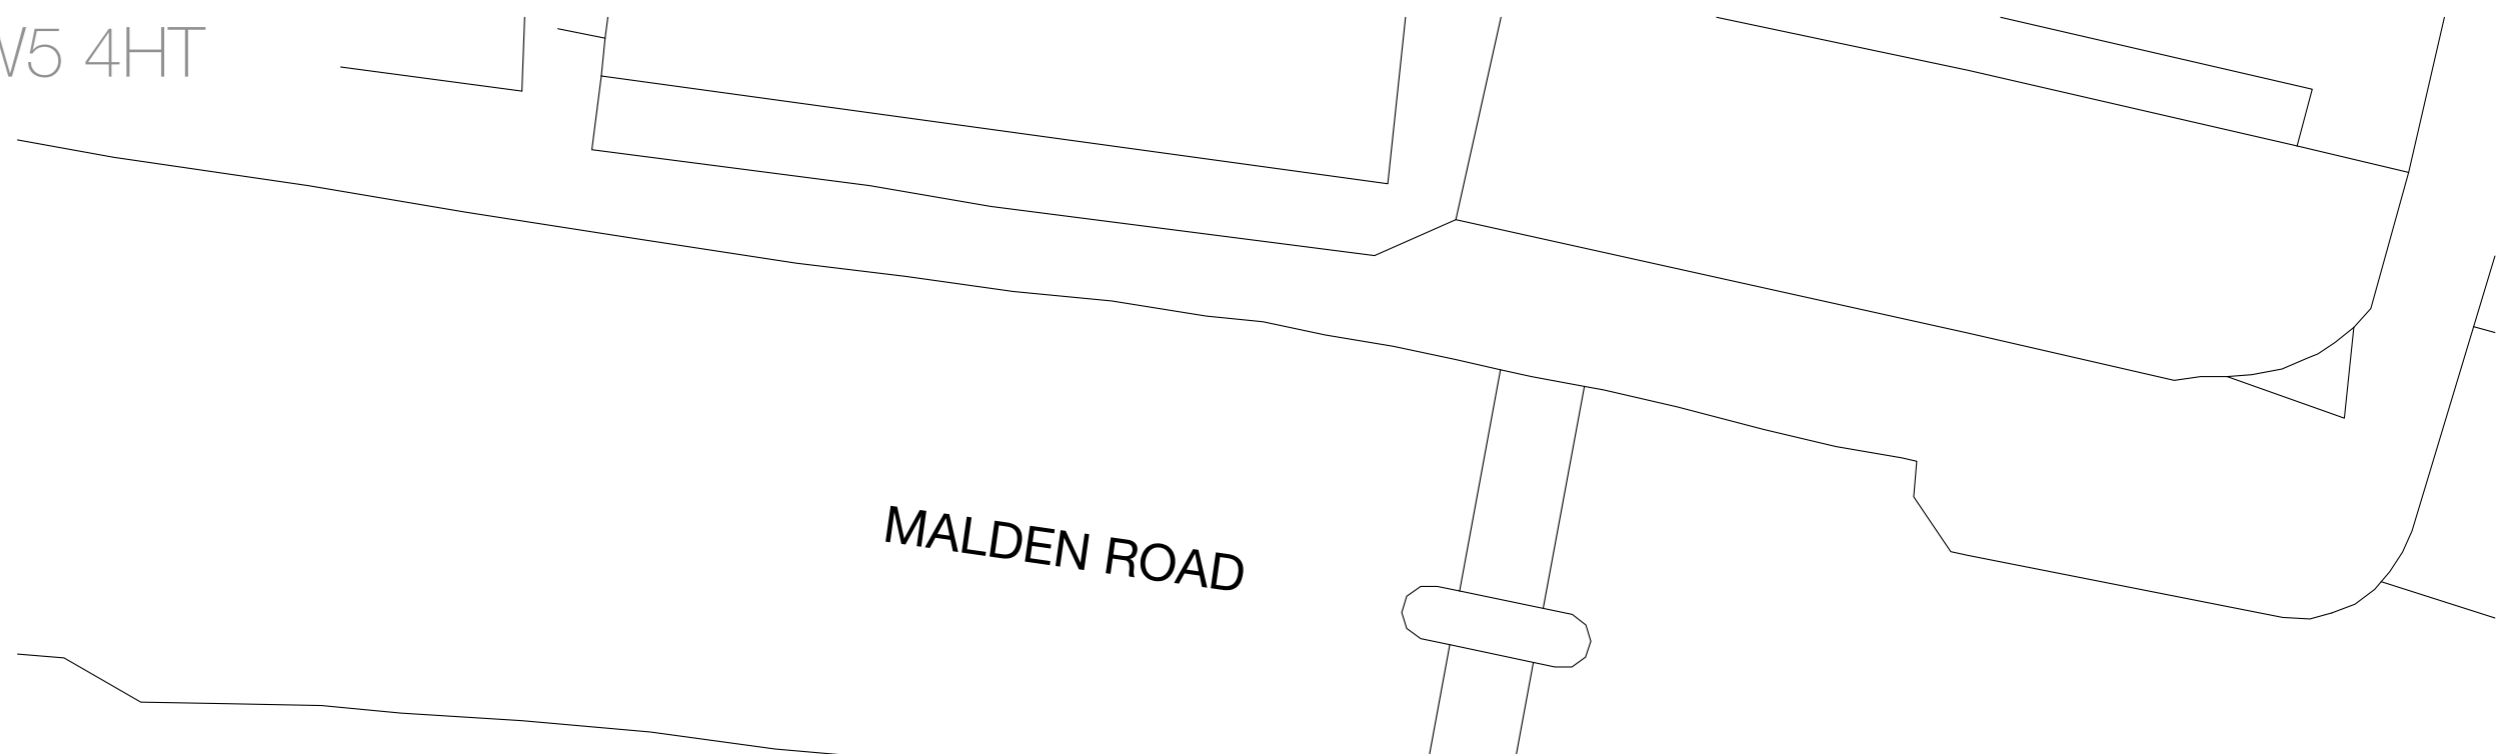

163 Malden Road NW5 4HT

SITE LOCATION PLAN 1:1250

TITLE:	SITE PLAN	
DWG No:	MALDENDWG200	
SCALE:	1:200	
REV:	A	A3
DATE:	OCT 22	