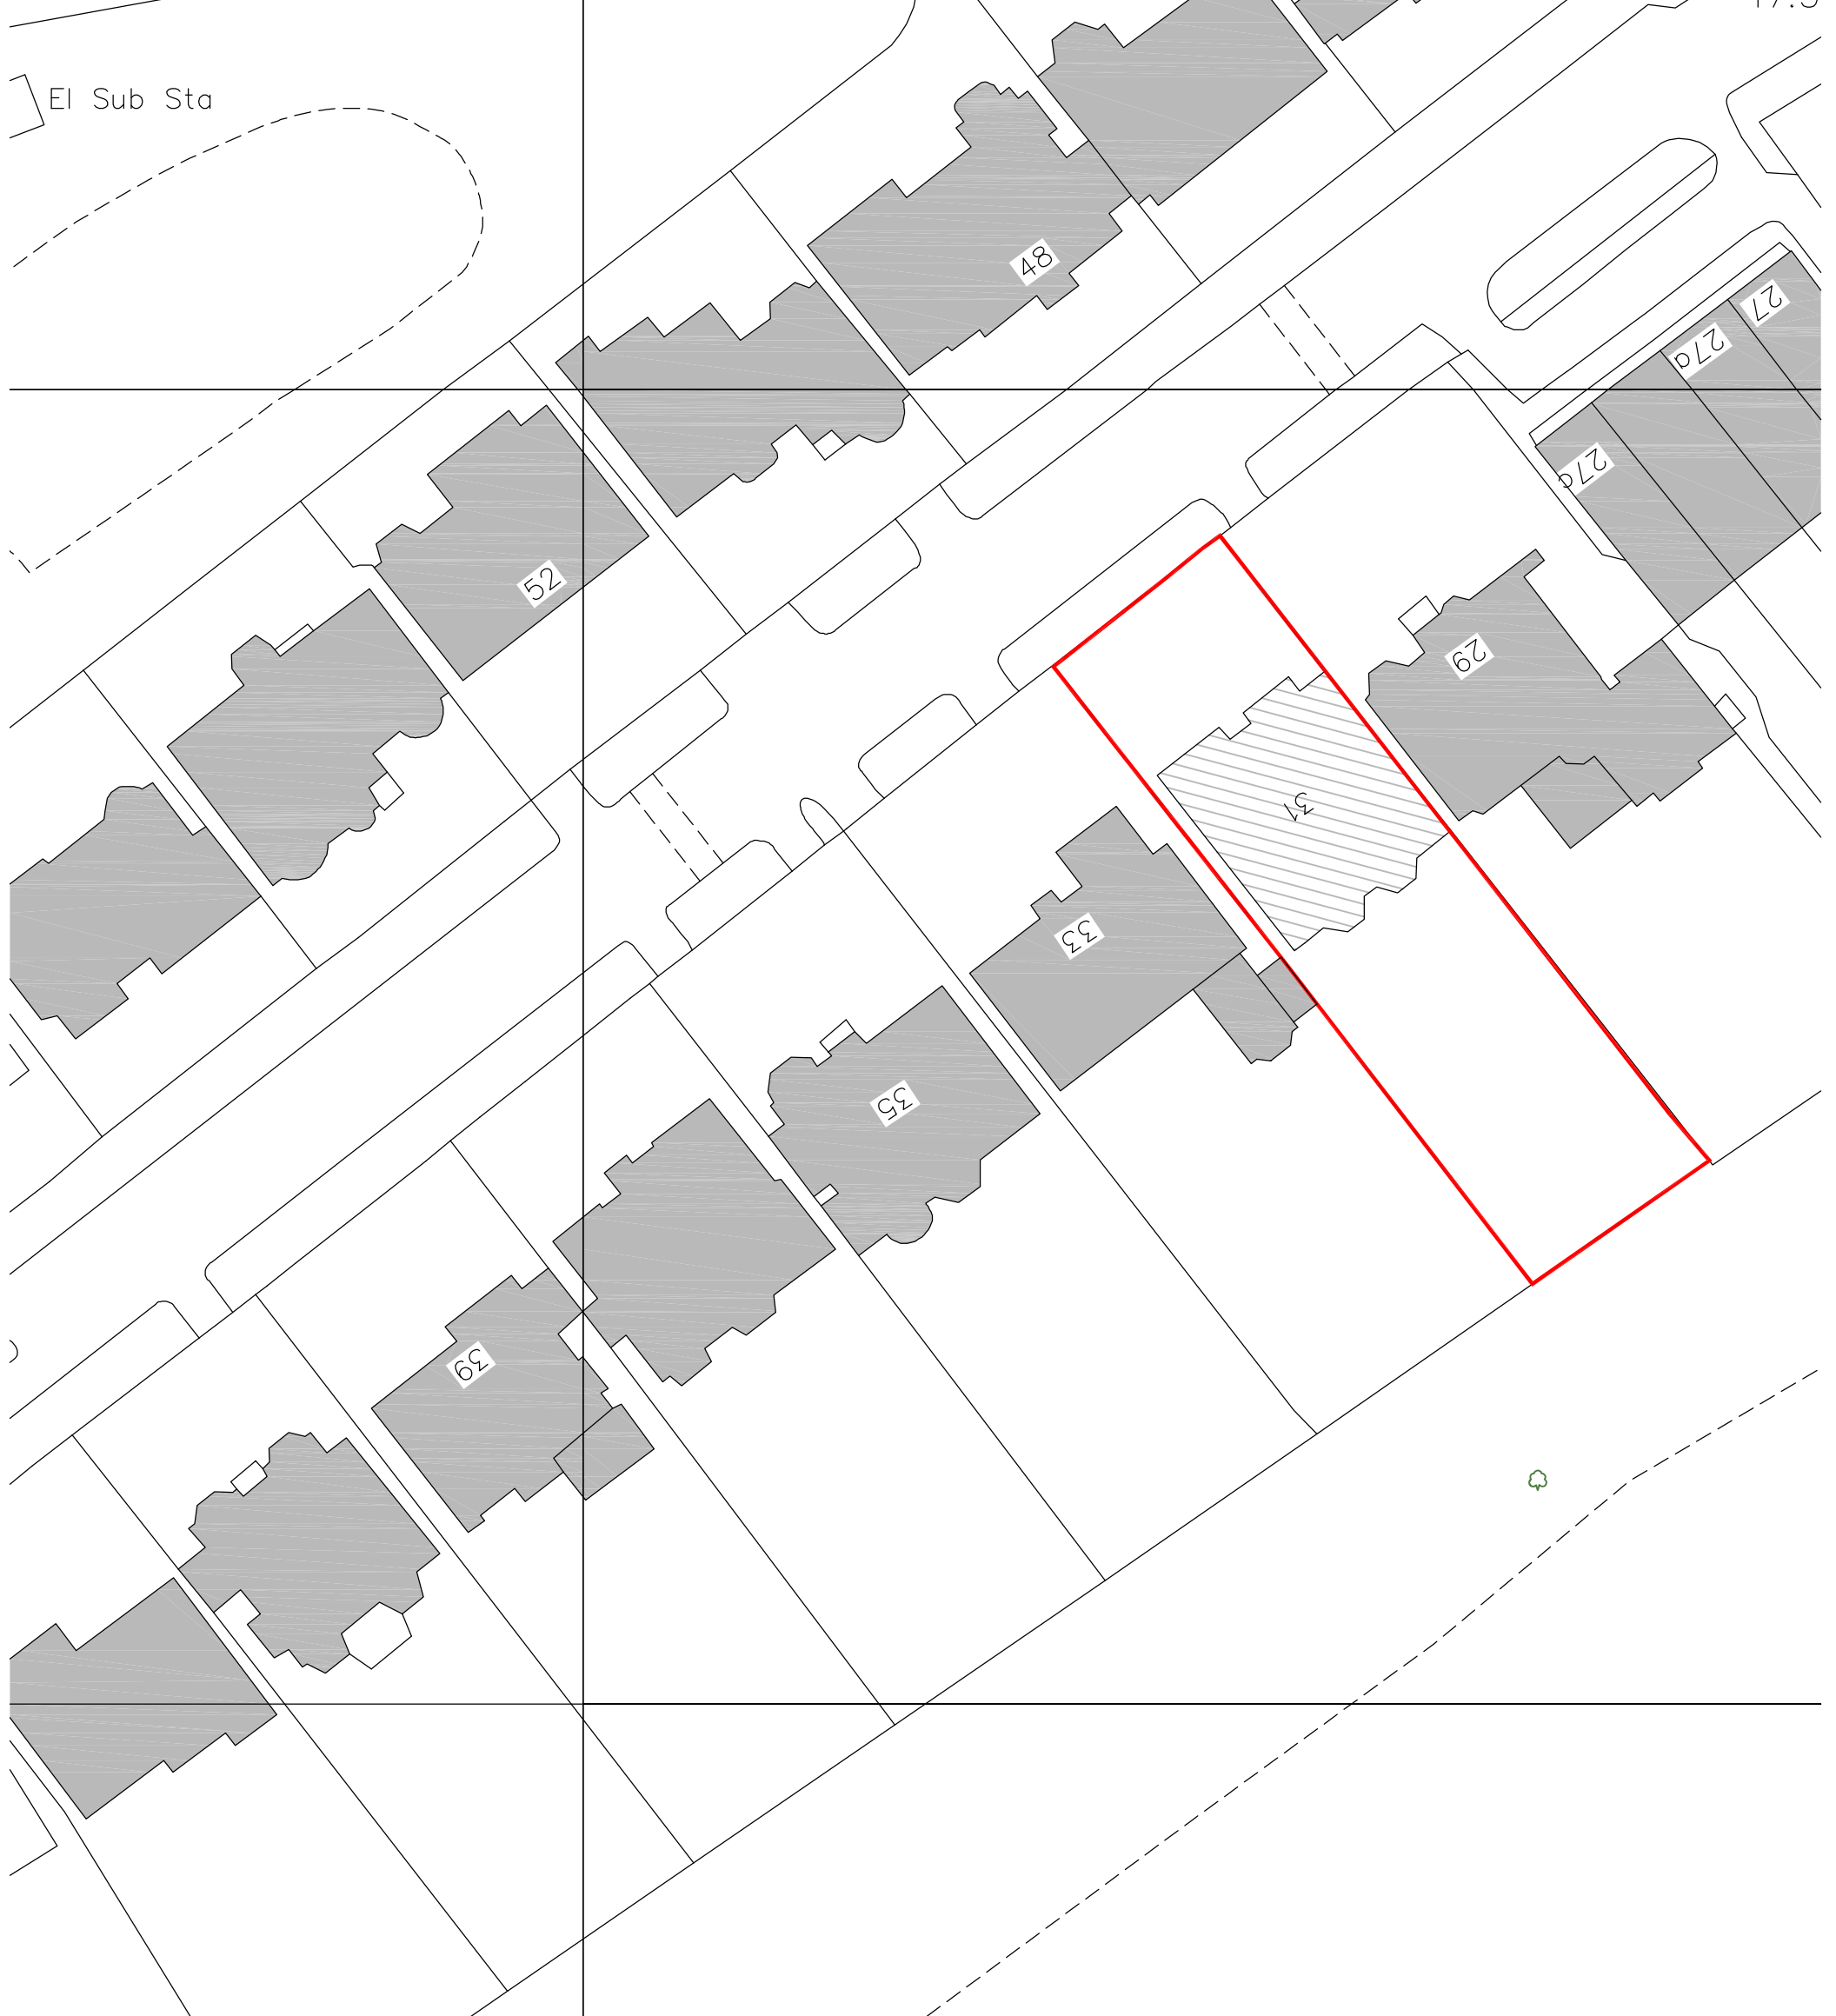

SCALE

SITE BOUNDARY OUTLINED IN RED

BB PARTNERSHIP LTD
ARCHITECTS
THE TRAFALGAR . 17 REMINGTON STREET . LONDON N1 8DH
TEL . 020 7336 8555 FAX . 020 7336 8777
e-mail . architect@bbpartnership.co.uk

project	31 Elsworth Road London, NW3 3BT	date	10.20	scale	1:500@A3	drawn by	JW
drawing	Site Plan	drwg. no	GEO_002	rev			