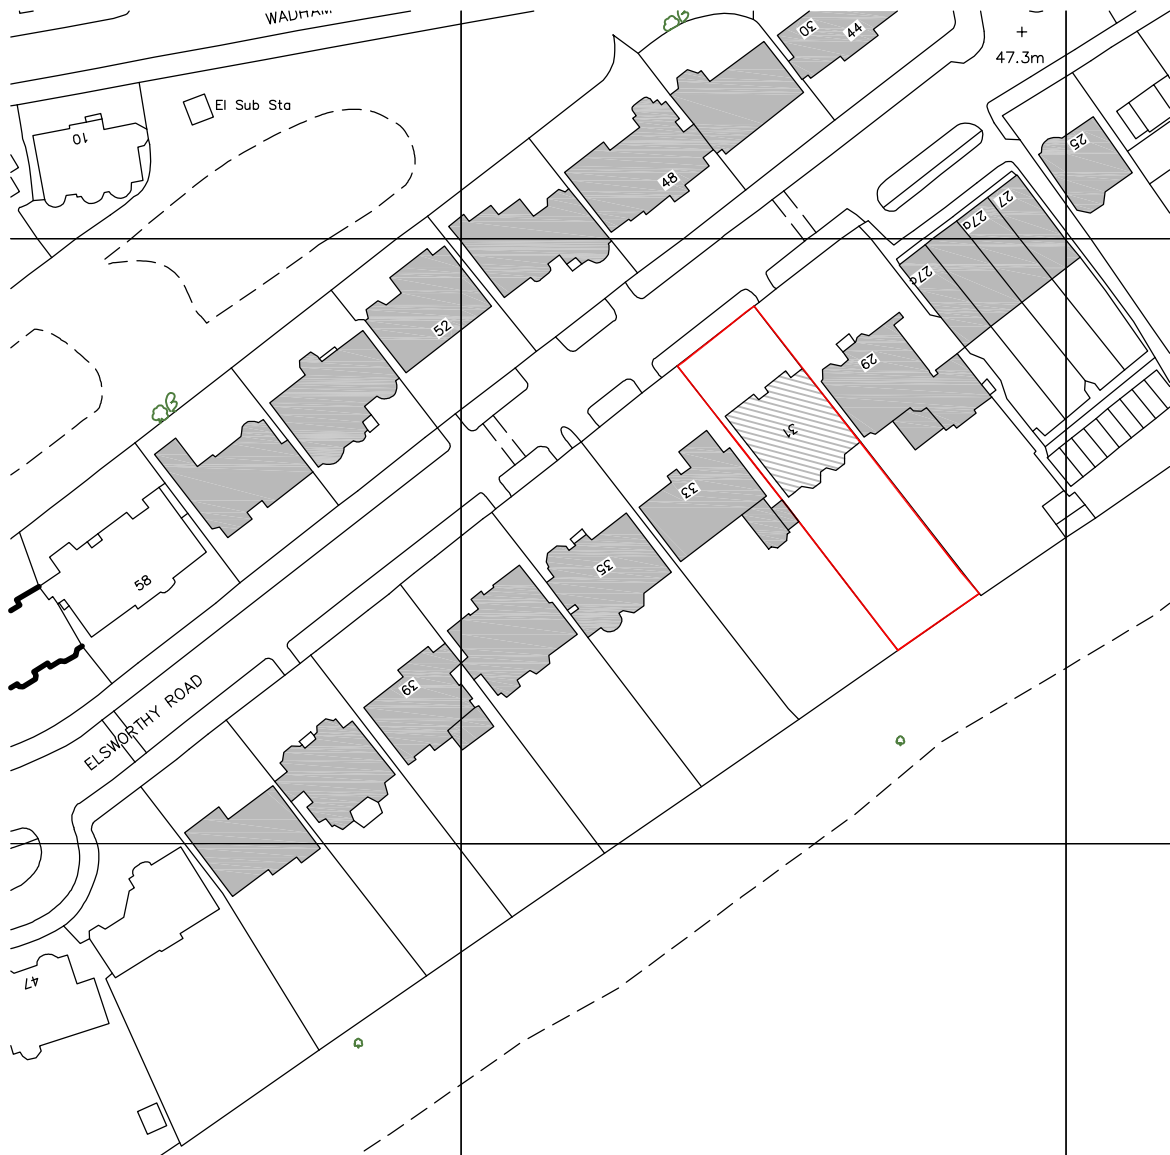

SCALE

SITE BOUNDARY OUTLINED IN RED

BB PARTNERSHIP LTD
ARCHITECTS
THE TRAFALGAR . 17 REMINGTON STREET . LONDON N1 8DH
TEL . 020 7336 8555 FAX . 020 7336 8777
e-mail . architect@bbpartnership.co.uk

project	31 Elsworthy Road London, NW3 3BT	date	10.20	scale	1:1250@A4	drawn by	JW
drawing	Location Plan	drwg. no	GEQ_001	rev			